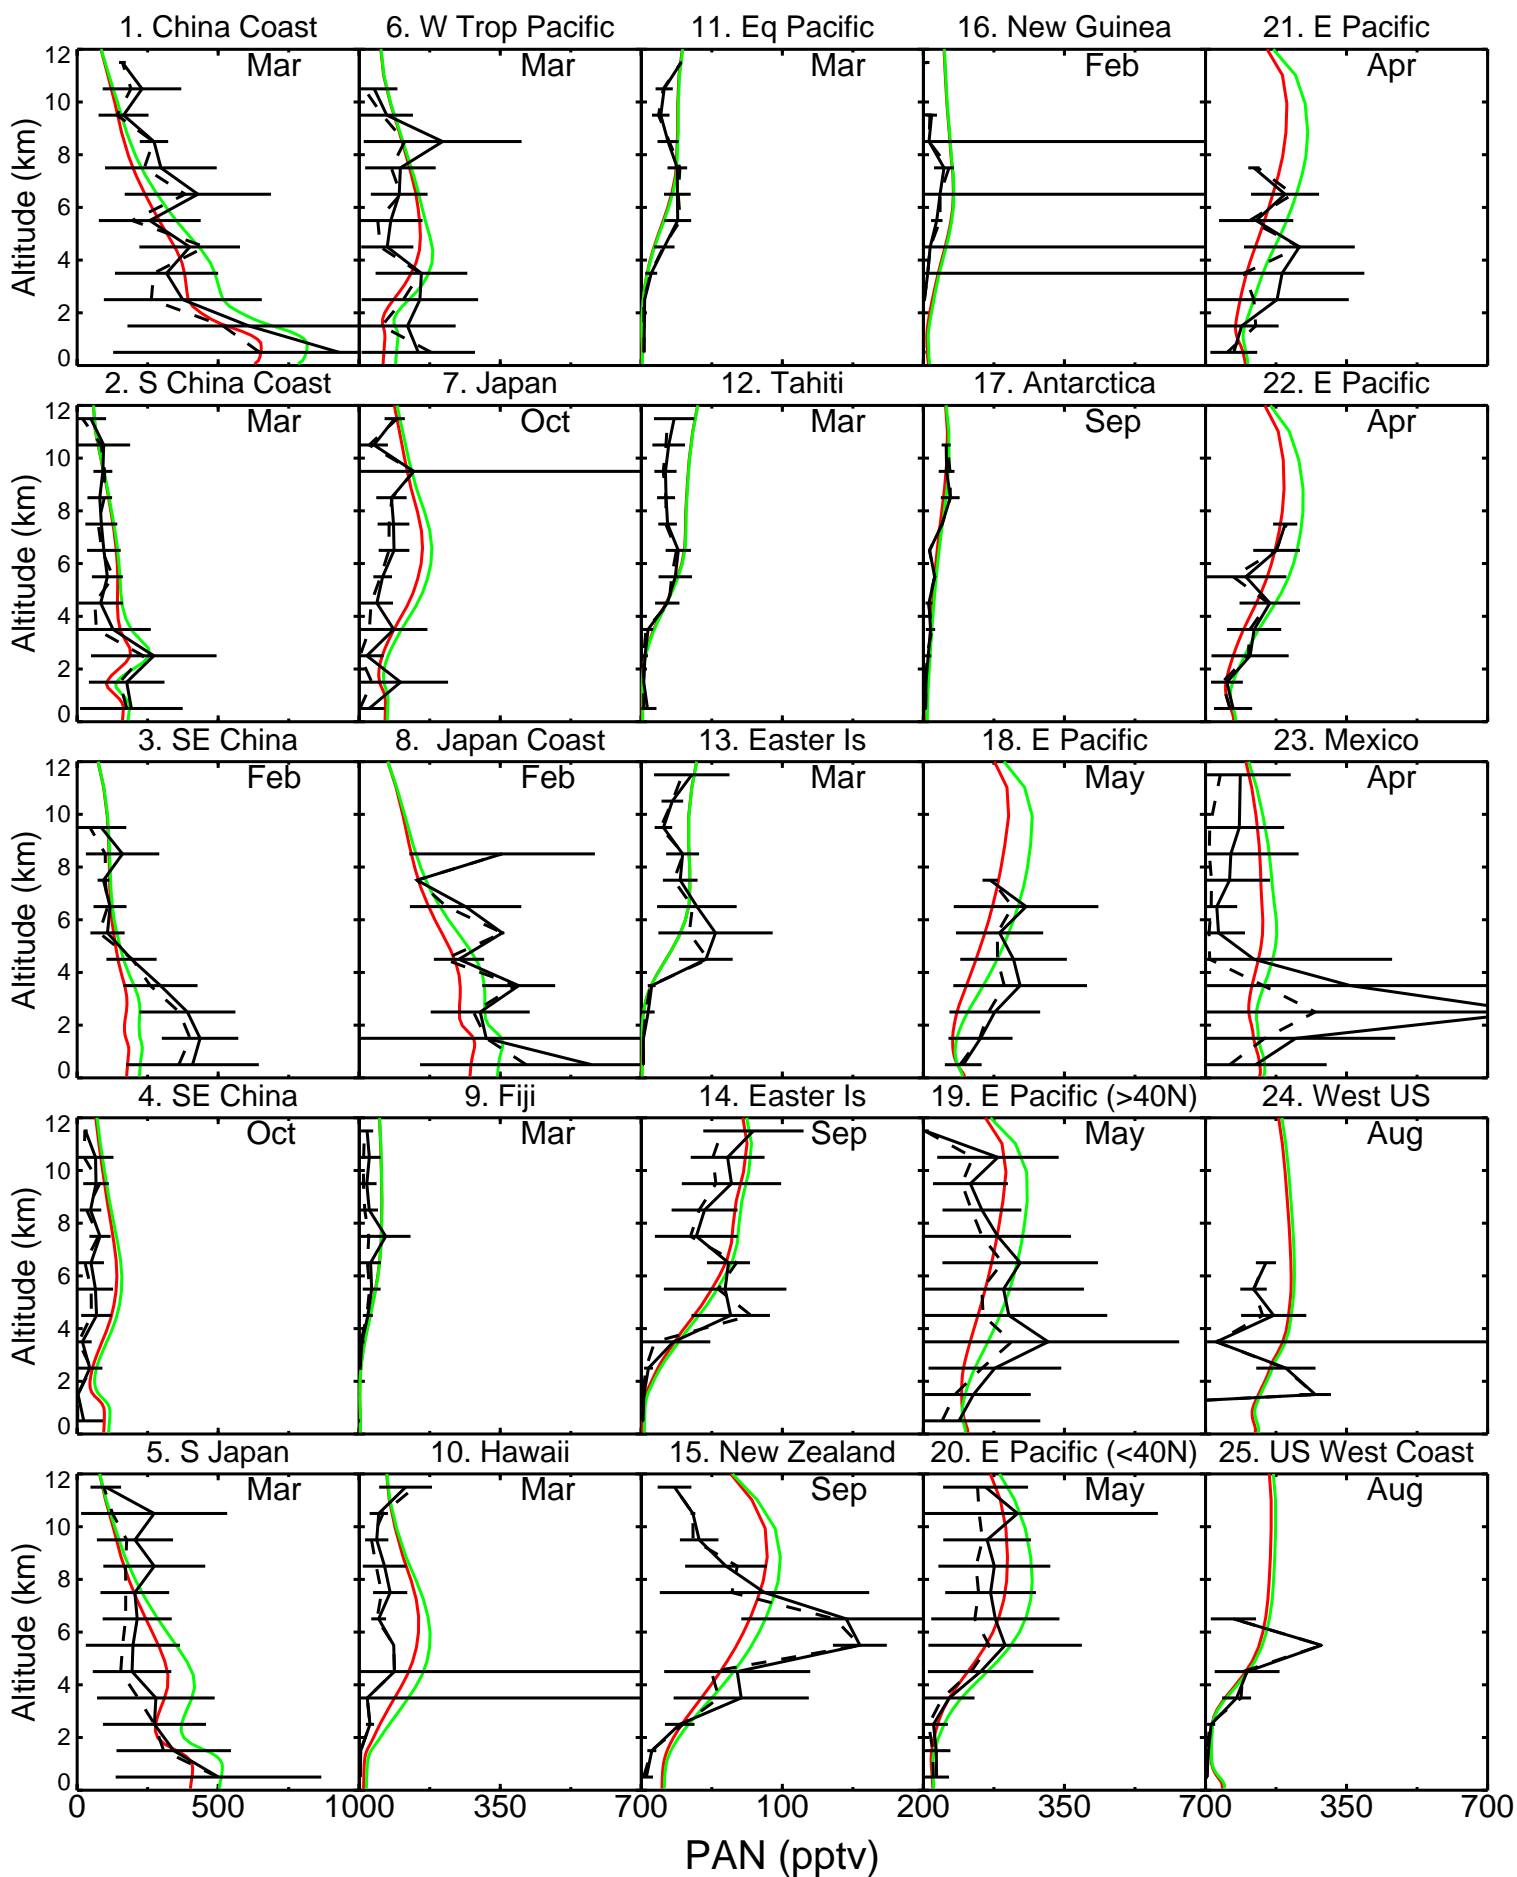

Red: GCC_14.0.0 (2019); Green: GCC_14.2.0 (2019)

Red: GCC_14.0.0 (2019); Green: GCC_14.2.0 (2019)