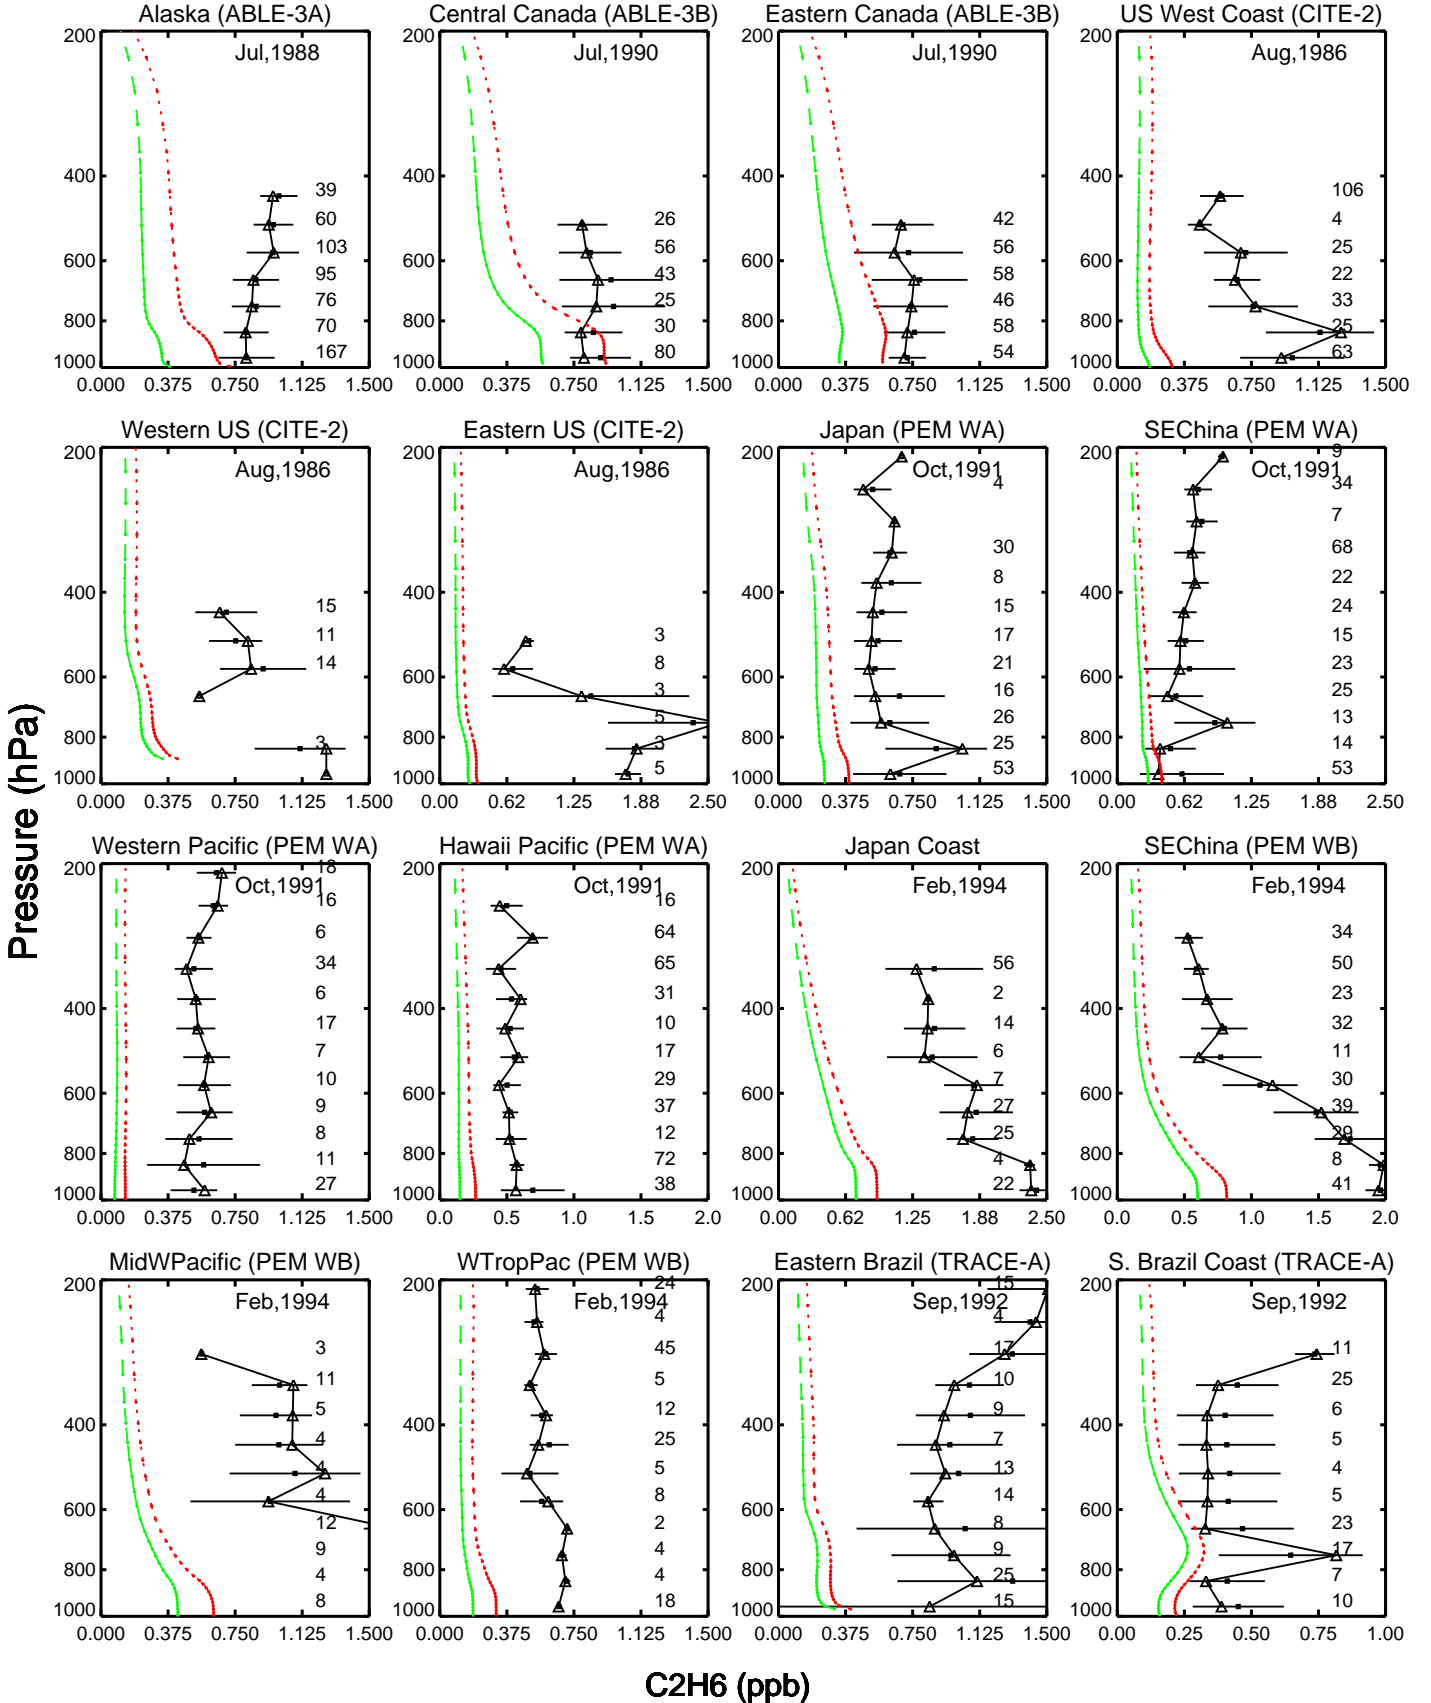

Red: GCC\_14.0.0 (2019); Green: GCC\_14.2.0 (2019)

Red: GCC\_14.0.0 (2019); Green: GCC\_14.2.0 (2019)

Red: GCC\_14.0.0 (2019); Green: GCC\_14.2.0 (2019)

C<sub>2</sub>H<sub>6</sub> (ppb)