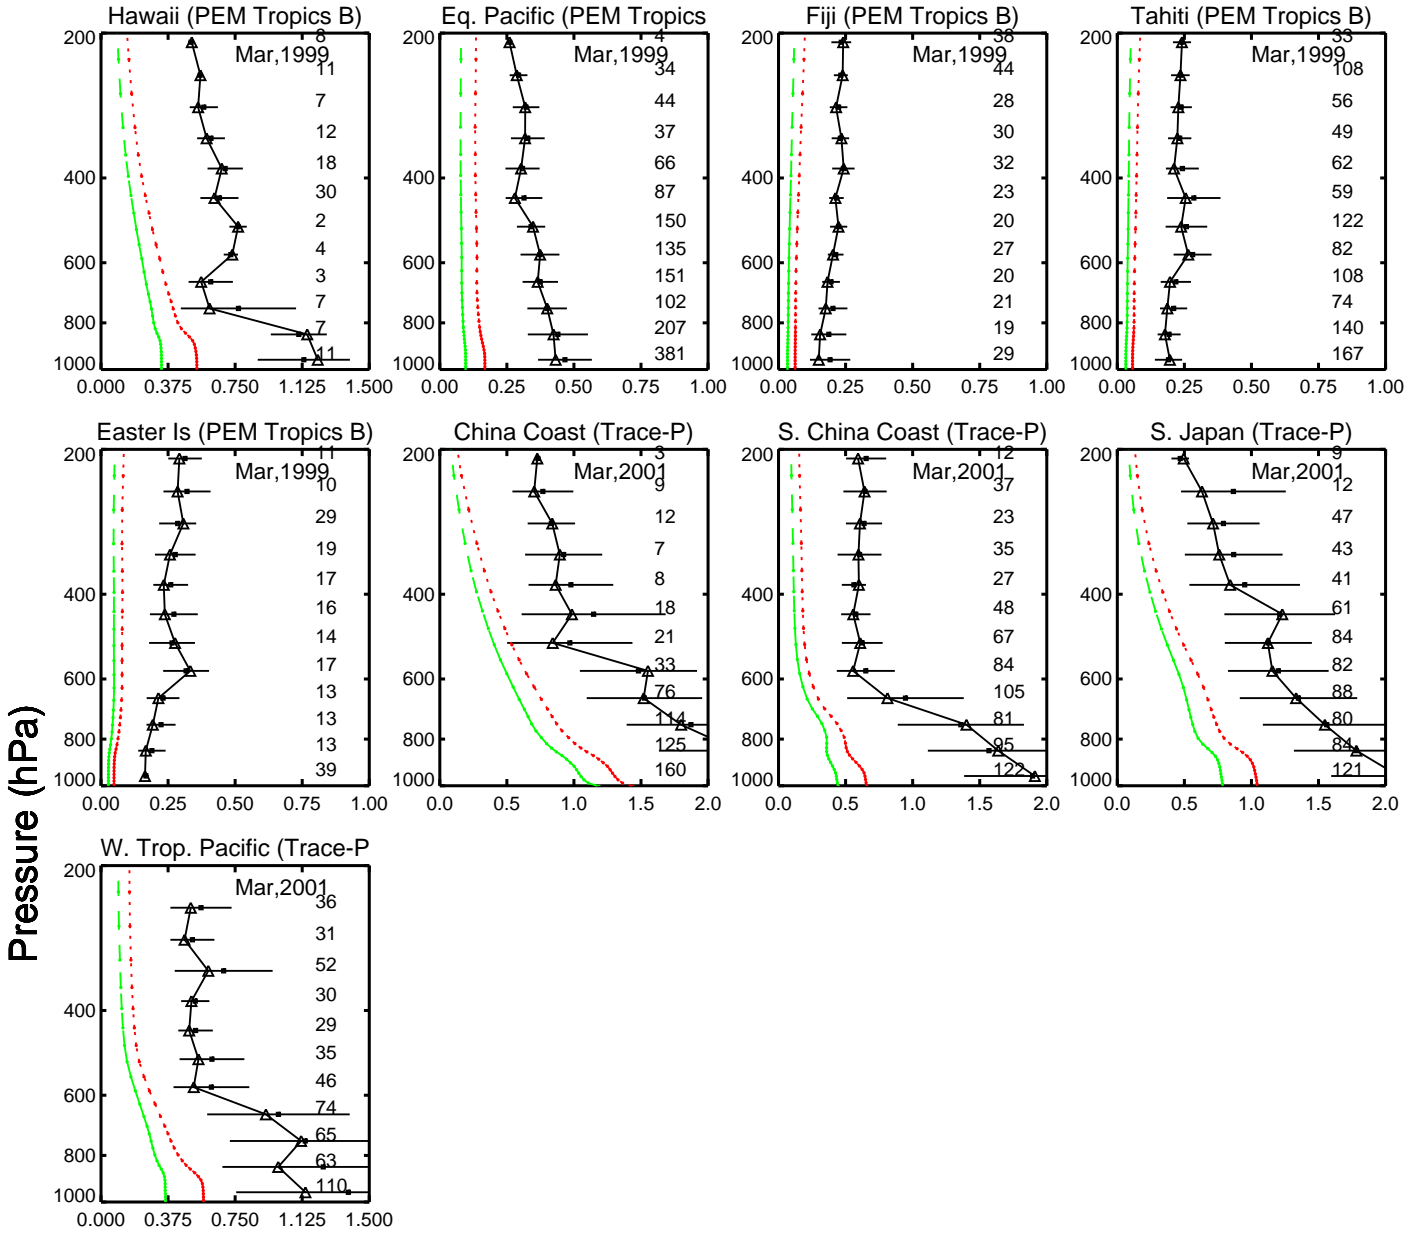

Red: GCC\_14.0.0 (2019); Green: GCC\_14.2.0 (2019)

Red: GCC\_14.0.0 (2019); Green: GCC\_14.2.0 (2019)

Red: GCC\_14.0.0 (2019); Green: GCC\_14.2.0 (2019)

C<sub>2</sub>H<sub>6</sub> (ppb)