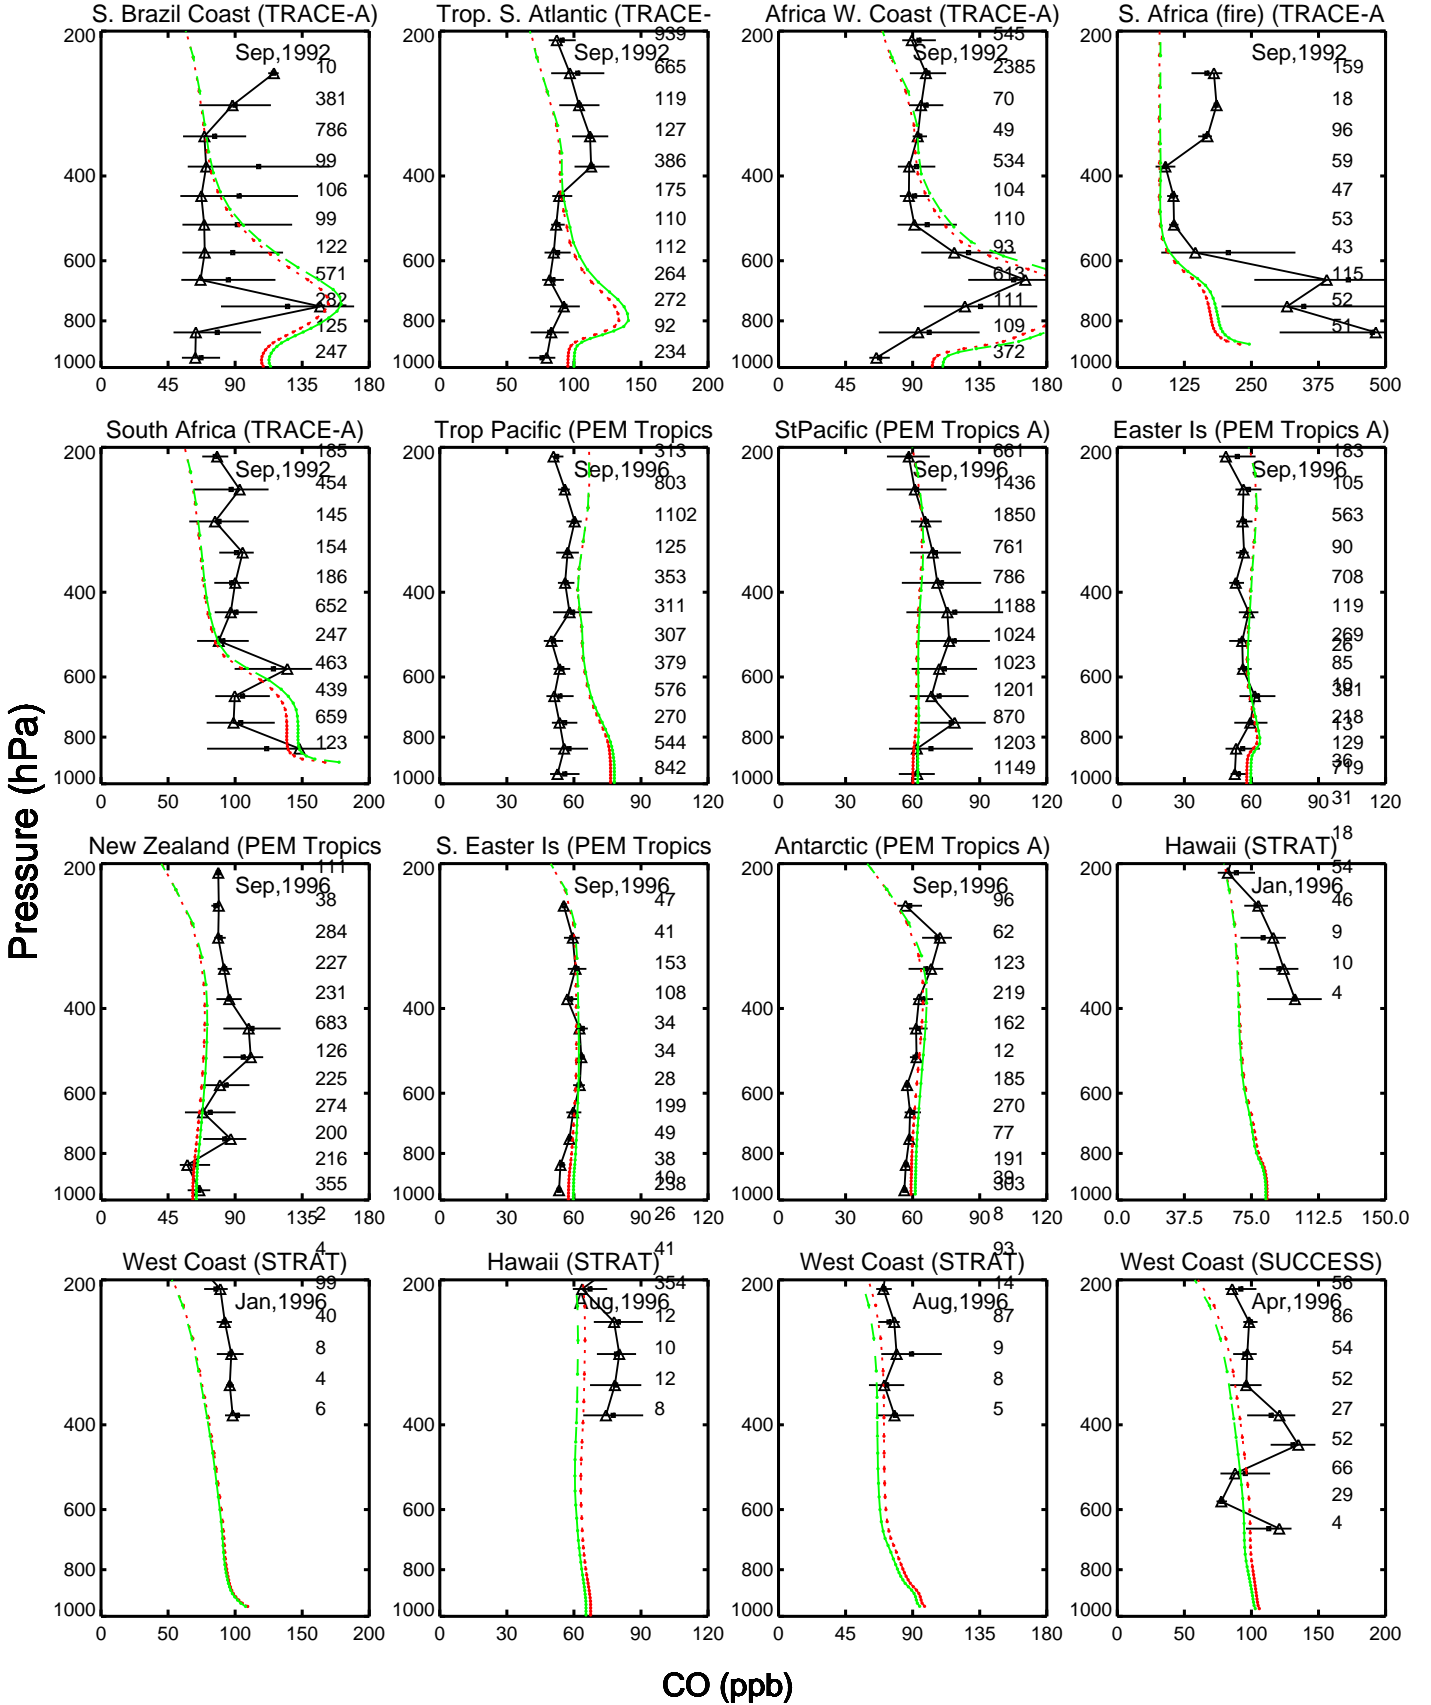

Red: GCC_14.0.0 (2019); Green: GCC_14.2.0 (2019)

Red: GCC_14.0.0 (2019); Green: GCC_14.2.0 (2019)

Red: GCC_14.0.0 (2019); Green: GCC_14.2.0 (2019)