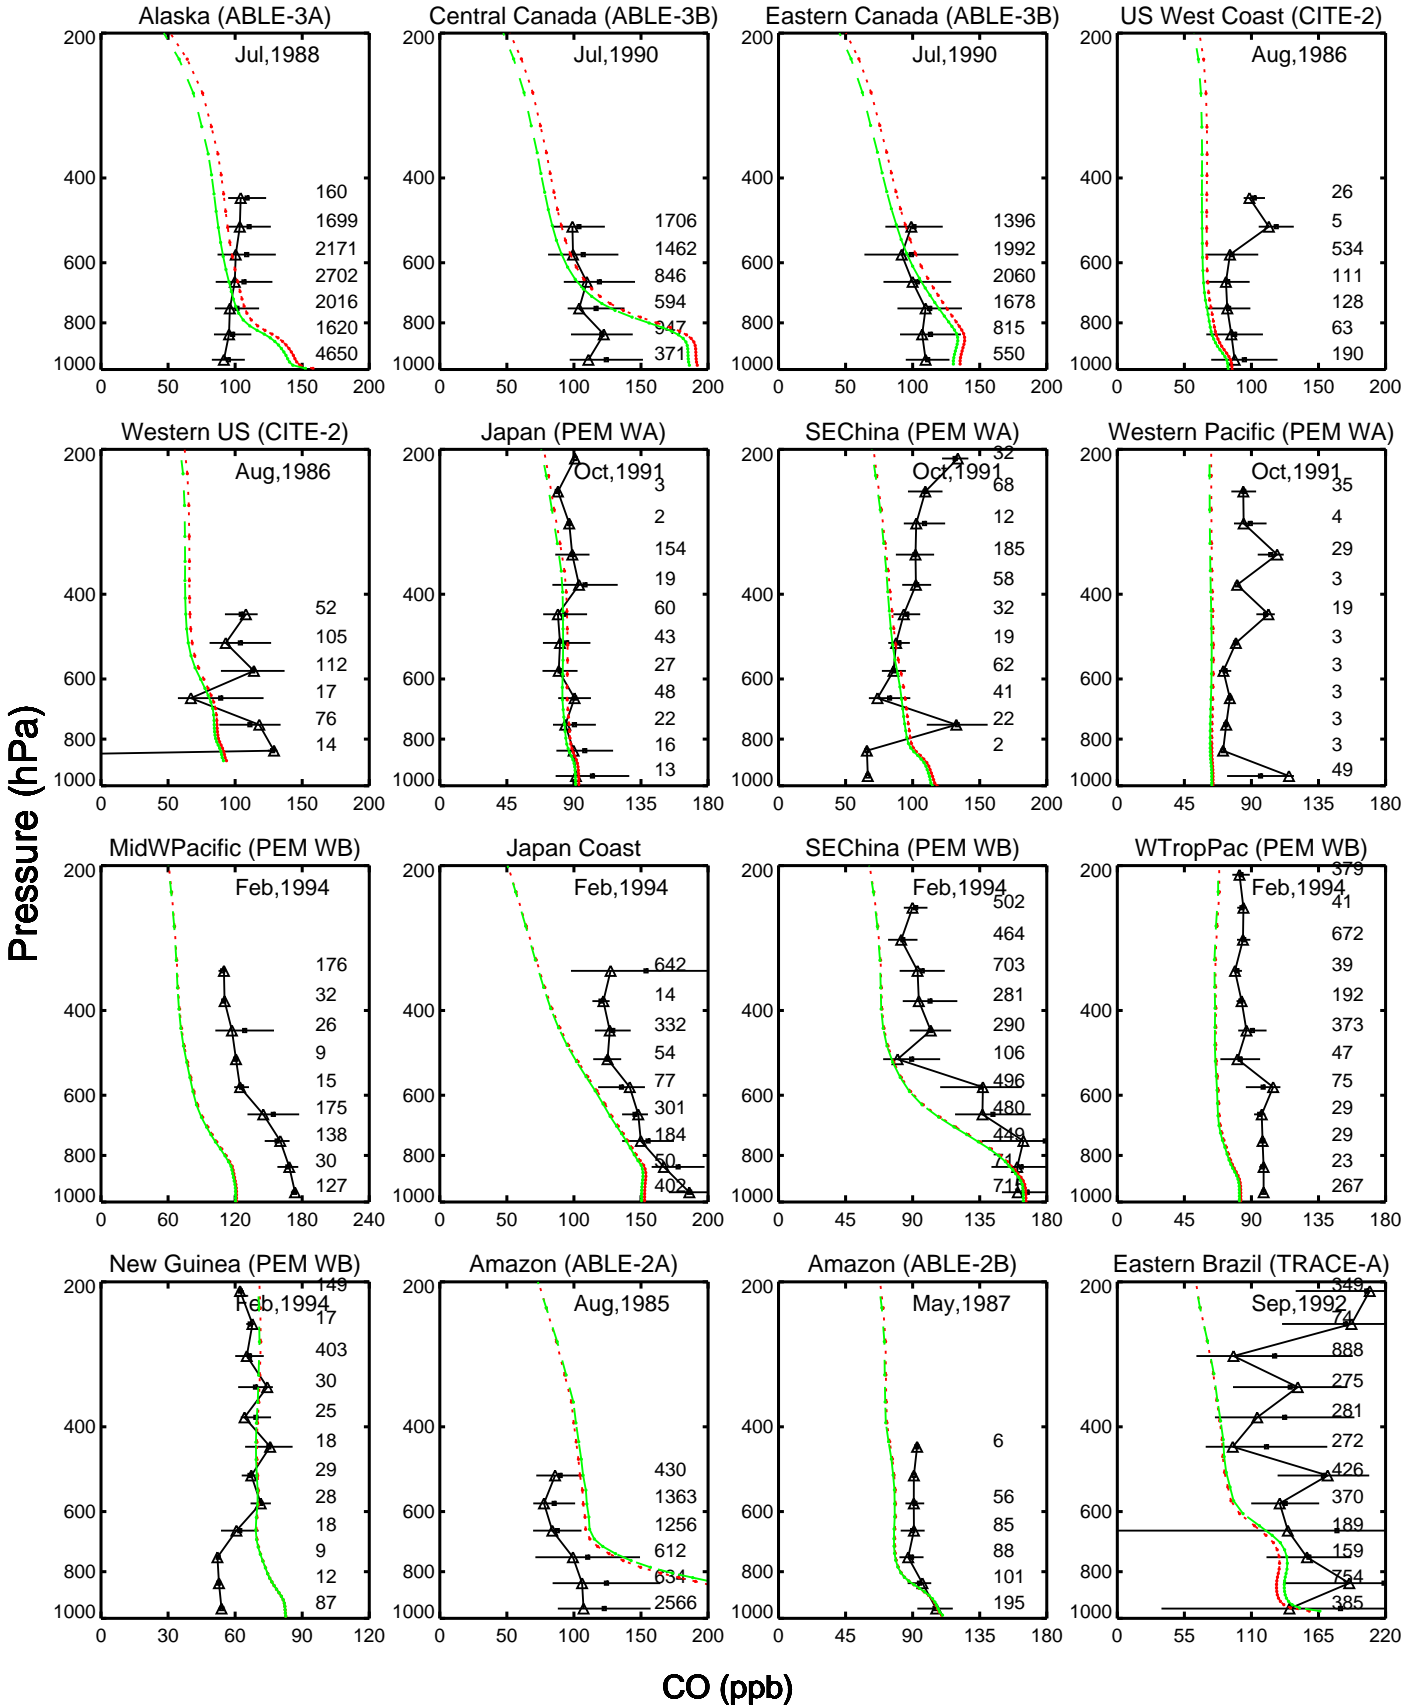

Red: GCC_14.0.0 (2019); Green: GCC_14.2.0 (2019)

Red: GCC_14.0.0 (2019); Green: GCC_14.2.0 (2019)

Red: GCC_14.0.0 (2019); Green: GCC_14.2.0 (2019)