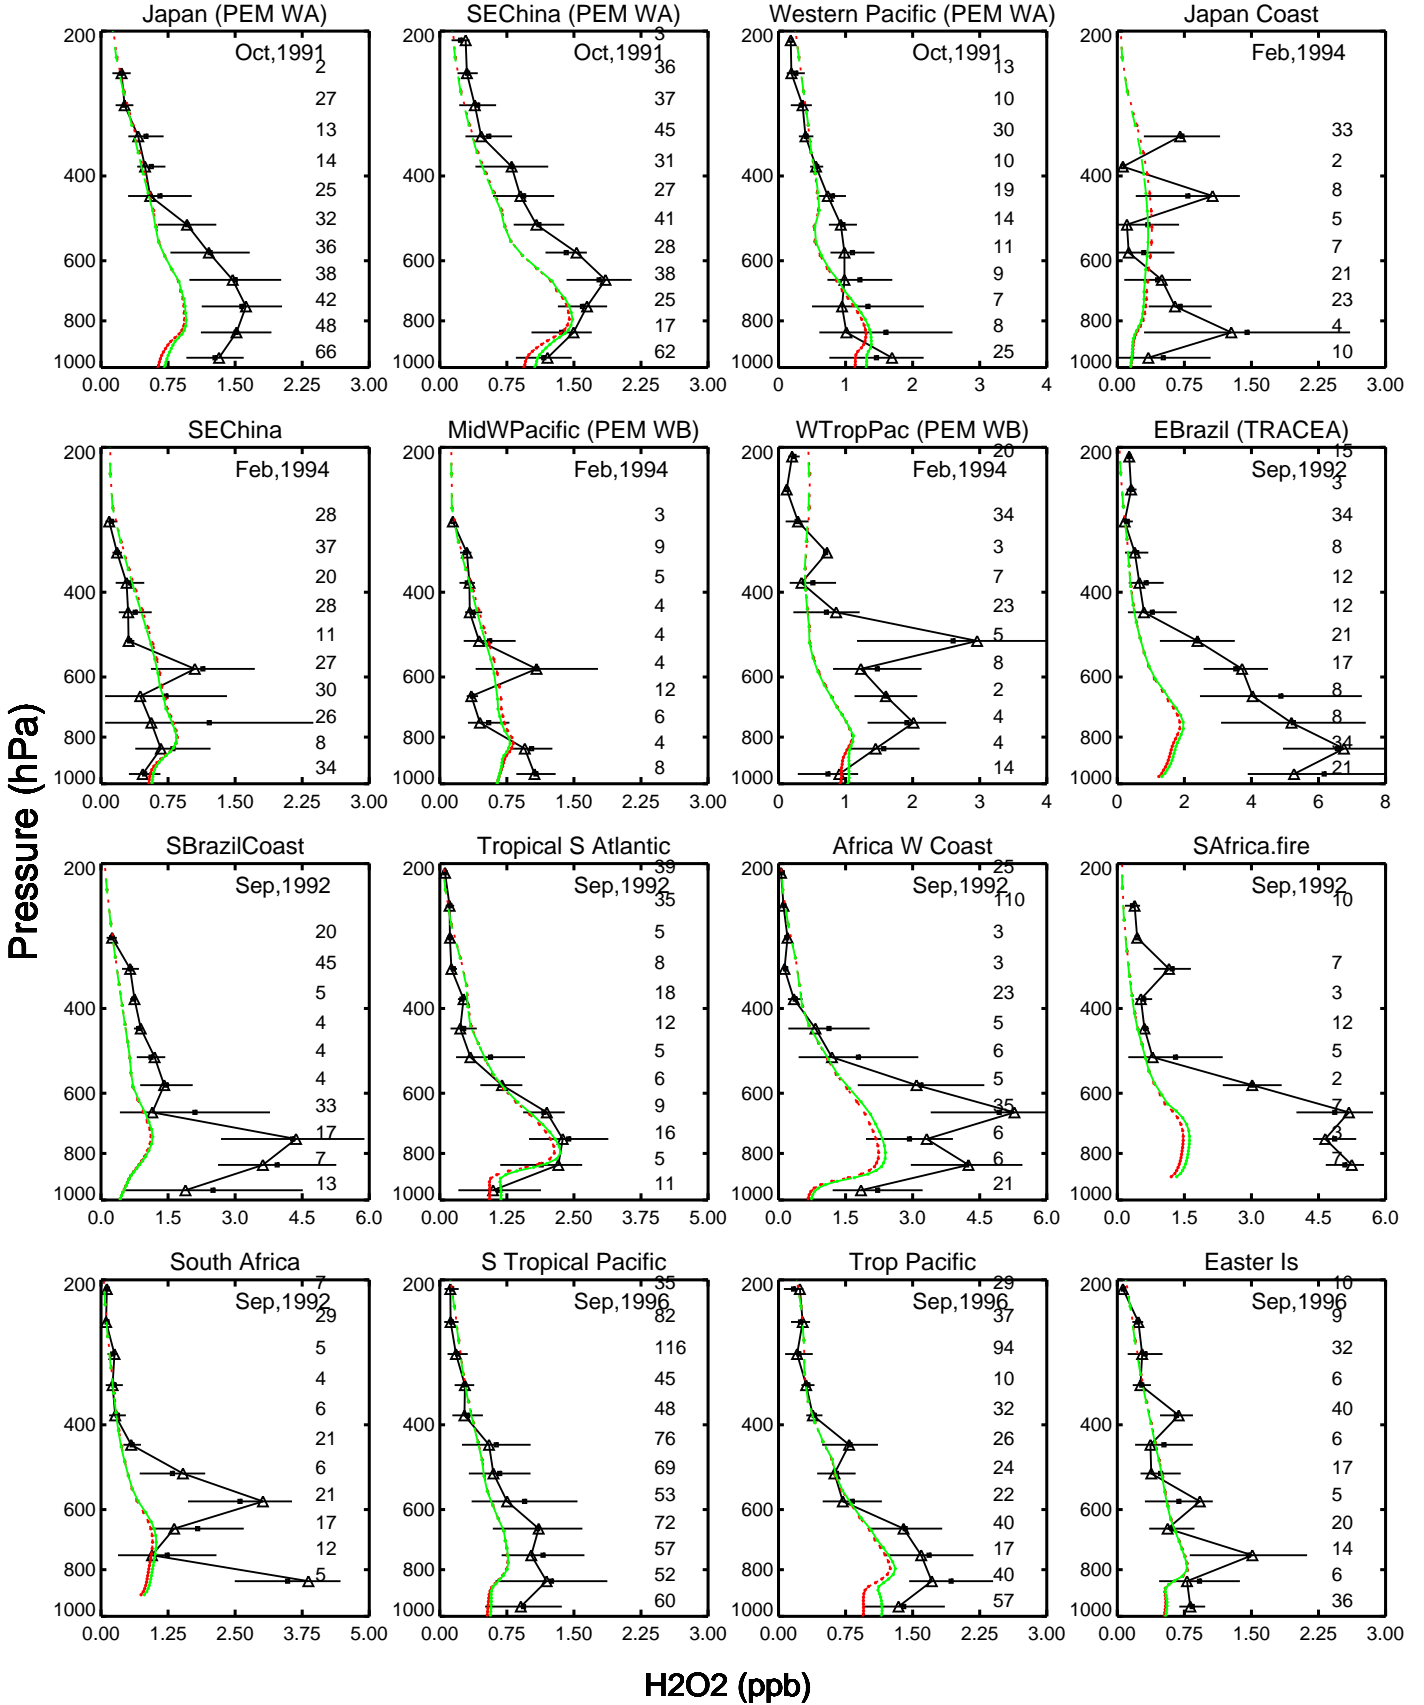

Red: GCC_14.0.0 (2019); Green: GCC_14.2.0 (2019)

Red: GCC_14.0.0 (2019); Green: GCC_14.2.0 (2019)