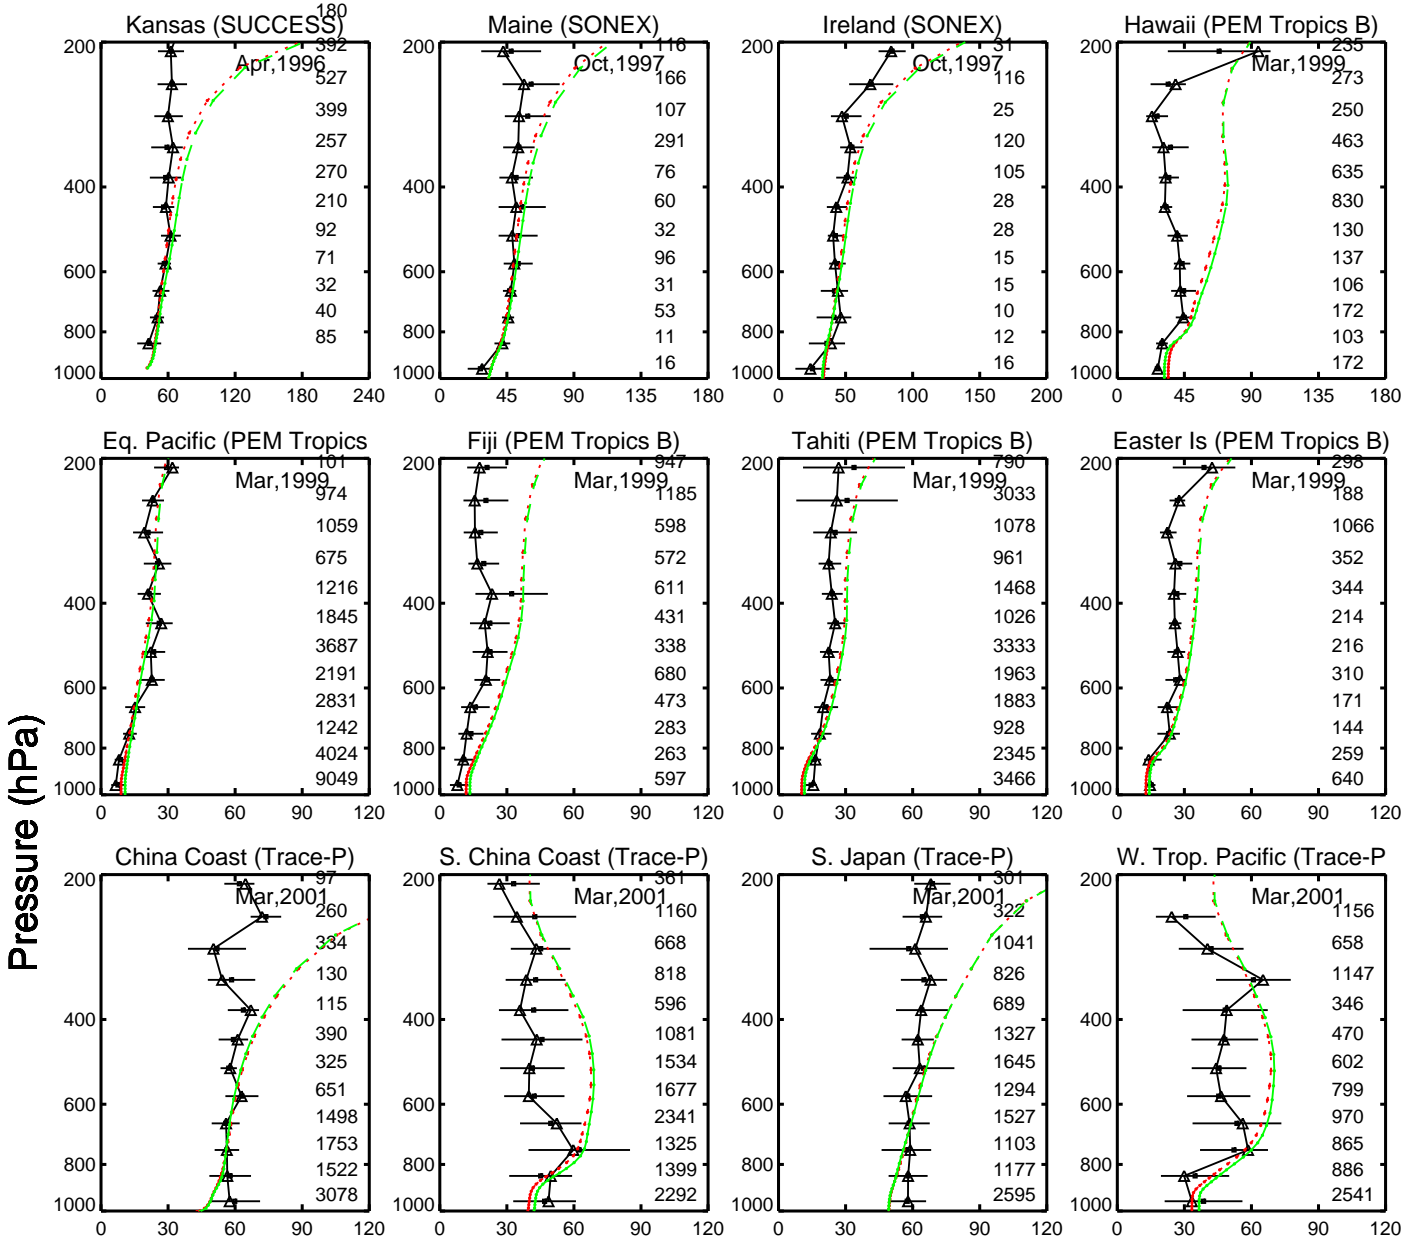

Red: GCC_14.0.0 (2019); Green: GCC_14.2.0 (2019)

Red: GCC_14.0.0 (2019); Green: GCC_14.2.0 (2019)

Red: GCC_14.0.0 (2019); Green: GCC_14.2.0 (2019)

O3 (ppb)