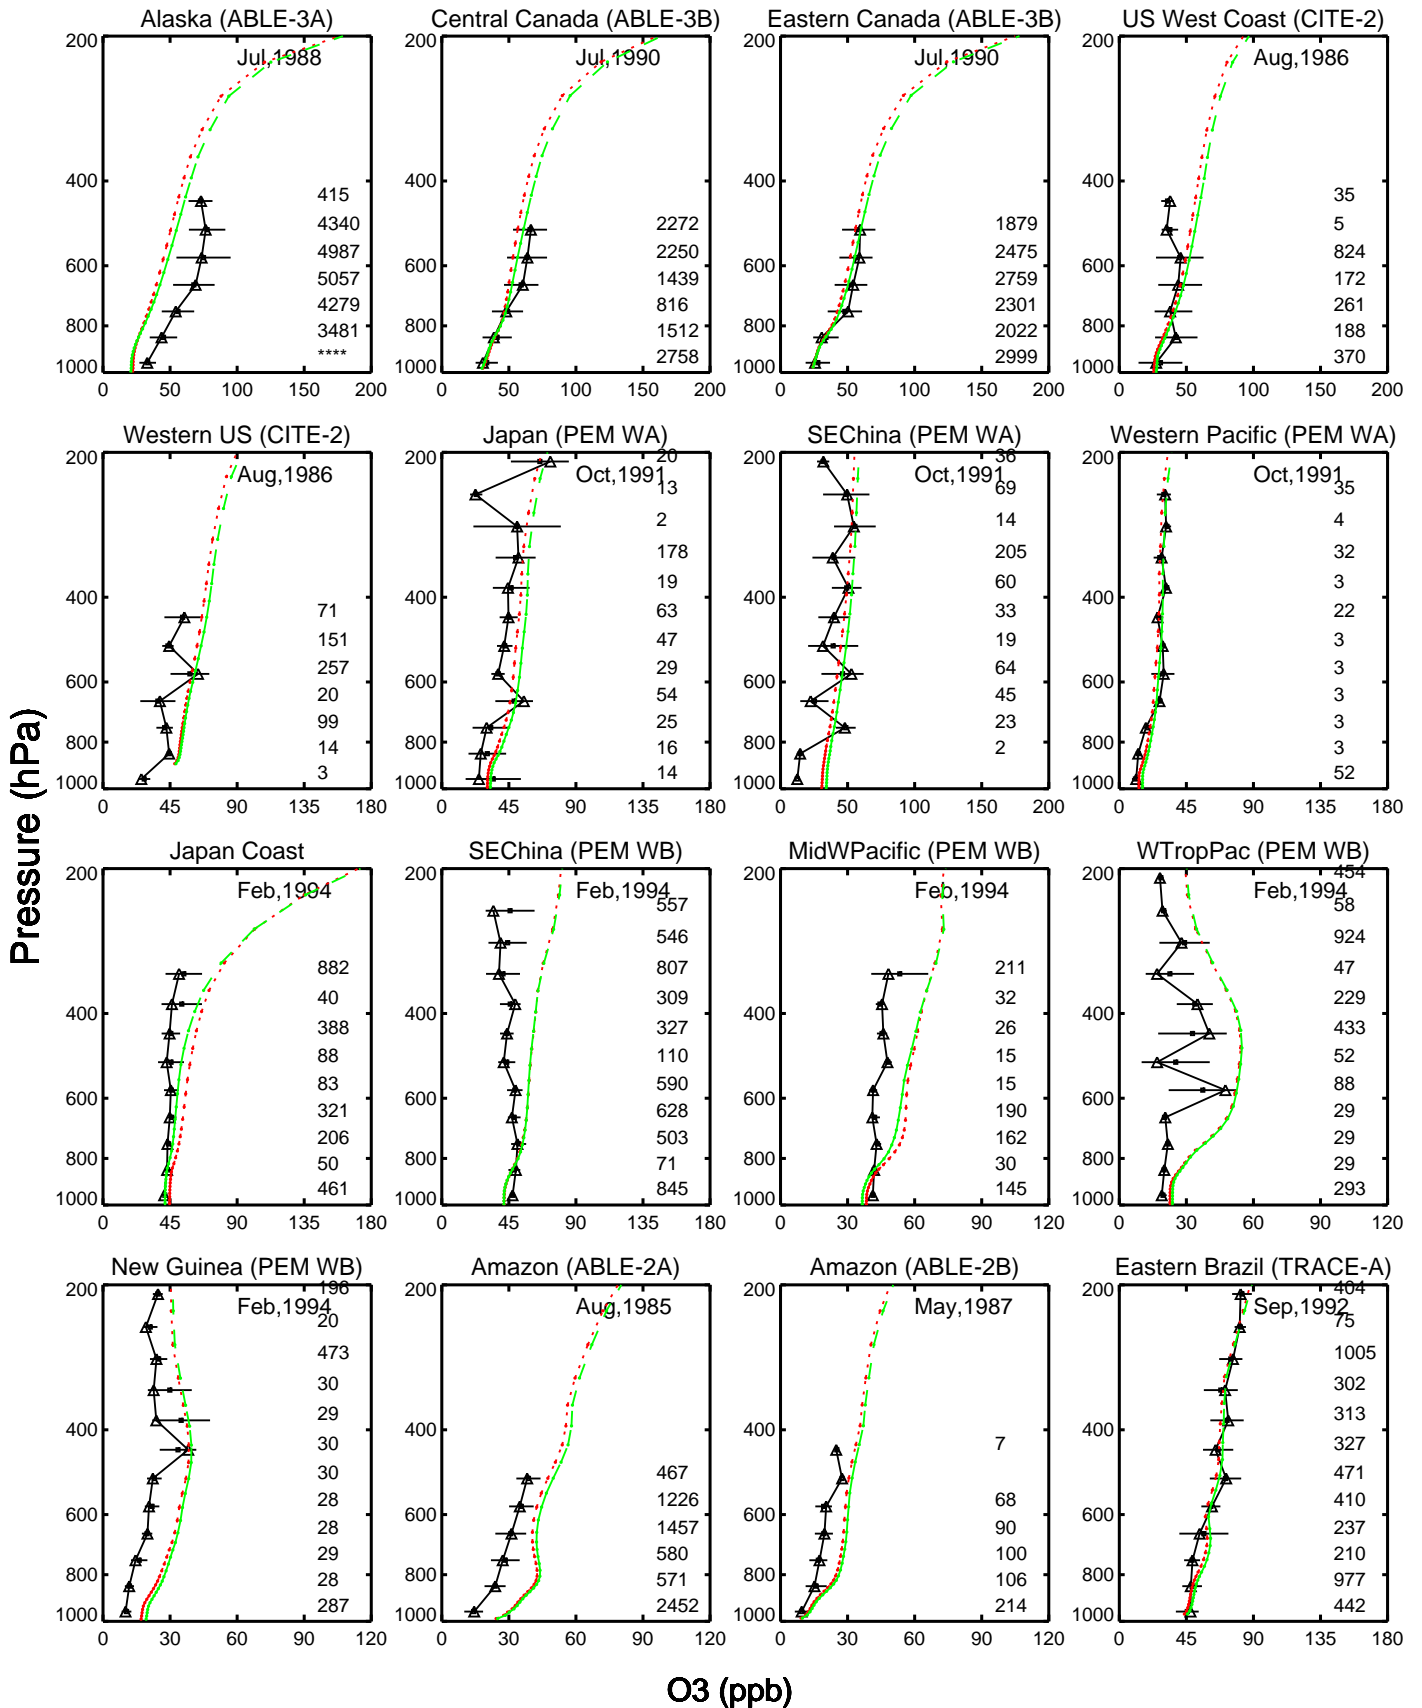

Red: GCC_14.0.0 (2019); Green: GCC_14.2.0 (2019)

Red: GCC_14.0.0 (2019); Green: GCC_14.2.0 (2019)

Red: GCC_14.0.0 (2019); Green: GCC_14.2.0 (2019)

O3 (ppb)