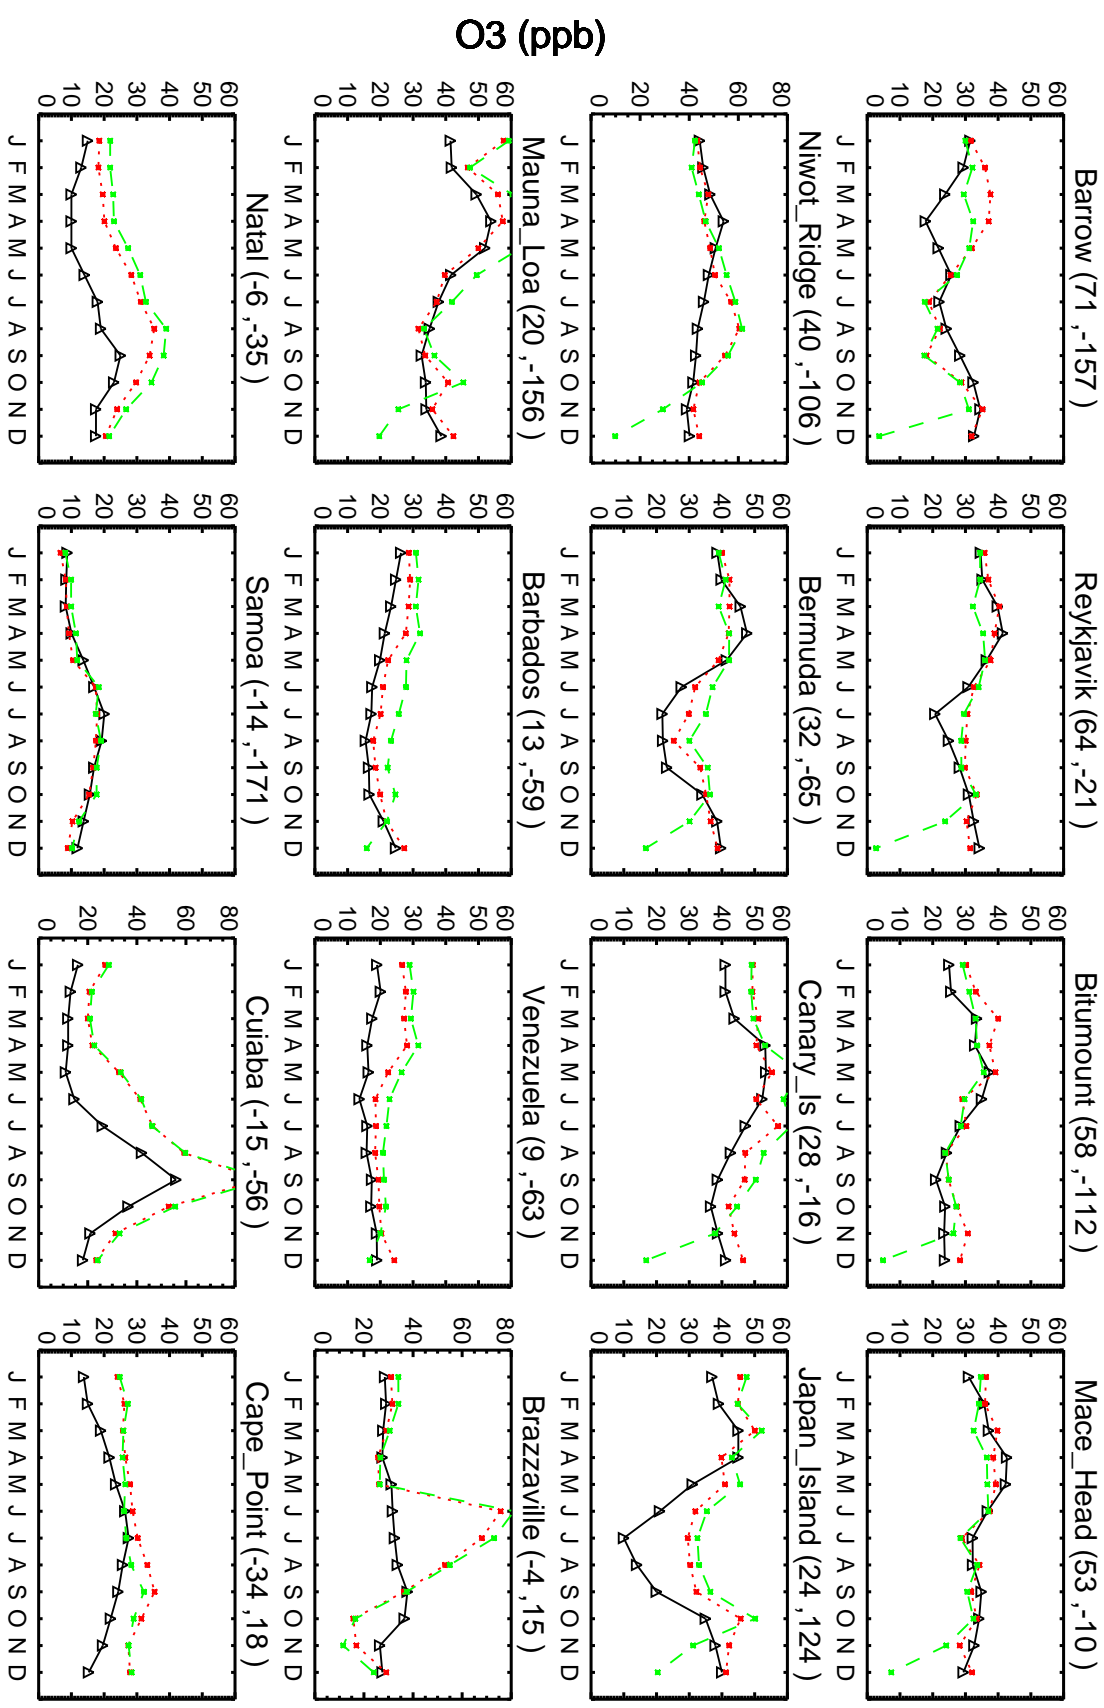

Red: GCC_14.0.0 (2019); Green: GCC_14.2.0 (2019)

O3 (ppb)

Red: GCC_14.0.0 (2019); Green: GCC_14.2.0 (2019)

O3 (ppb)