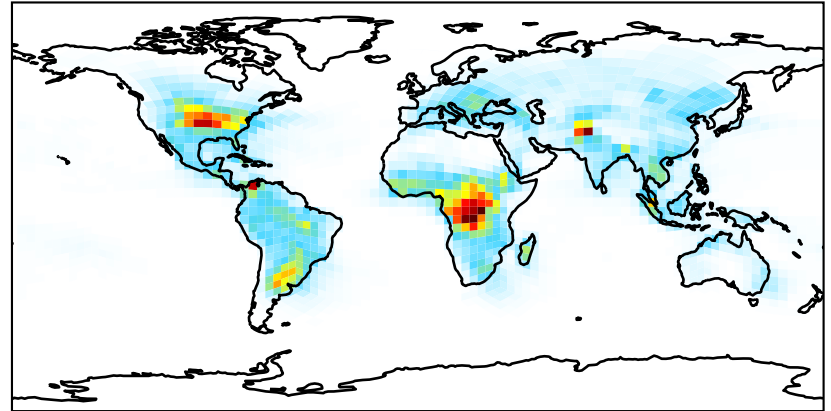

EmisNO_Lightning (AnnualMean)

GCC_14.2.0 (Ref)
4.0x5.0

GCHP_14.2.0 (Dev)
c24

Difference (1x1.25)
Dev - Ref, Dynamic Range

Difference (1x1.25)
Dev - Ref, Restricted Range [5%,95%]

Ratio (1x1.25)
Dev/Ref, Dynamic Range

Ratio (1x1.25)
Dev/Ref, Fixed Range