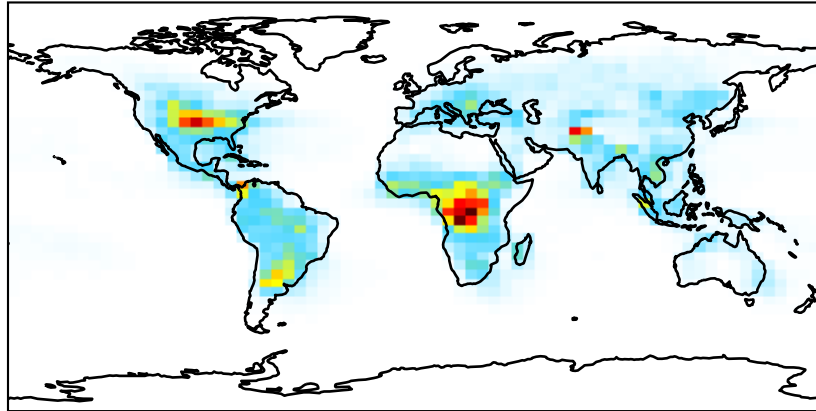

EmisNO_Lightning (AnnualMean)

GCC_14.2.0 (Ref)
4.0x5.0

GCHP_14.2.0 (Dev)
c24

Difference (1x1.25)
Dev - Ref, Dynamic Range

Difference (1x1.25)
Dev - Ref, Restricted Range [5%,95%]

Ratio (1x1.25)
Dev/Ref, Dynamic Range

Ratio (1x1.25)
Dev/Ref, Fixed Range