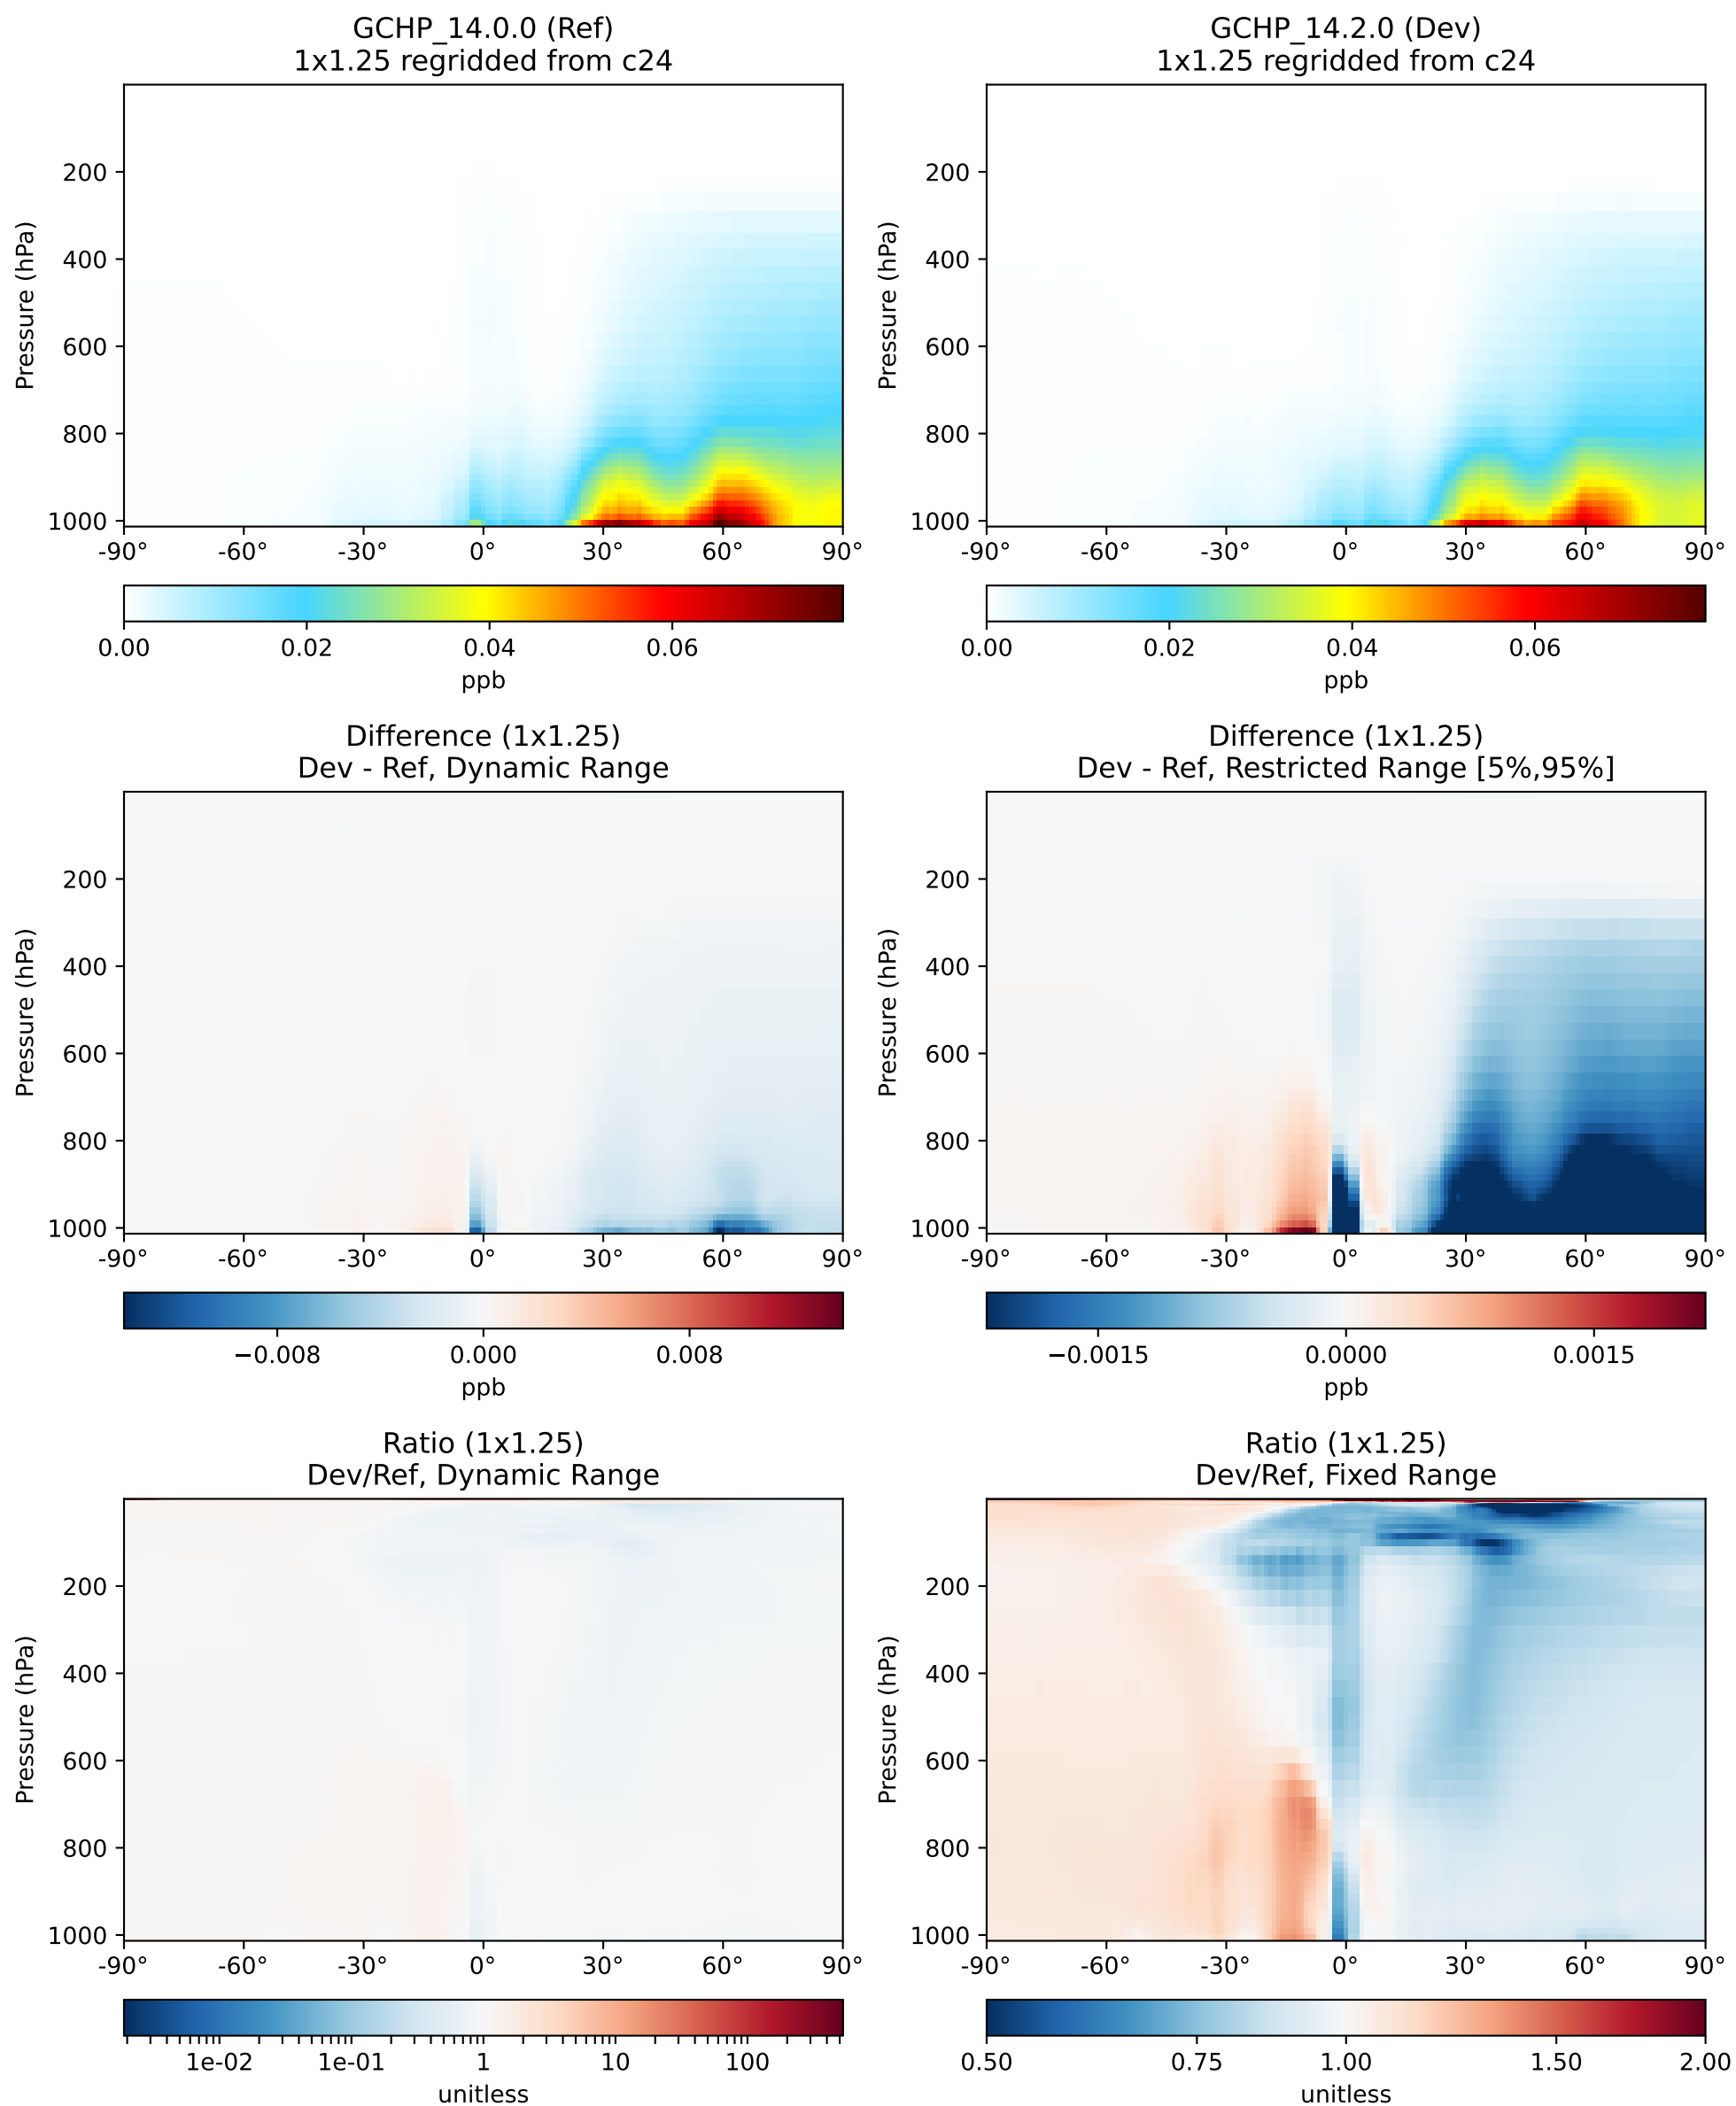

SpeciesConcVV_C2H4, Zonal Mean (AnnualMean)

SpeciesConcVV_C2H6, Zonal Mean (AnnualMean)

SpeciesConcVV_C3H8, Zonal Mean (AnnualMean)

SpeciesConcVV_PRPE, Zonal Mean (AnnualMean)

SpeciesConcVV_TOLU, Zonal Mean (AnnualMean)