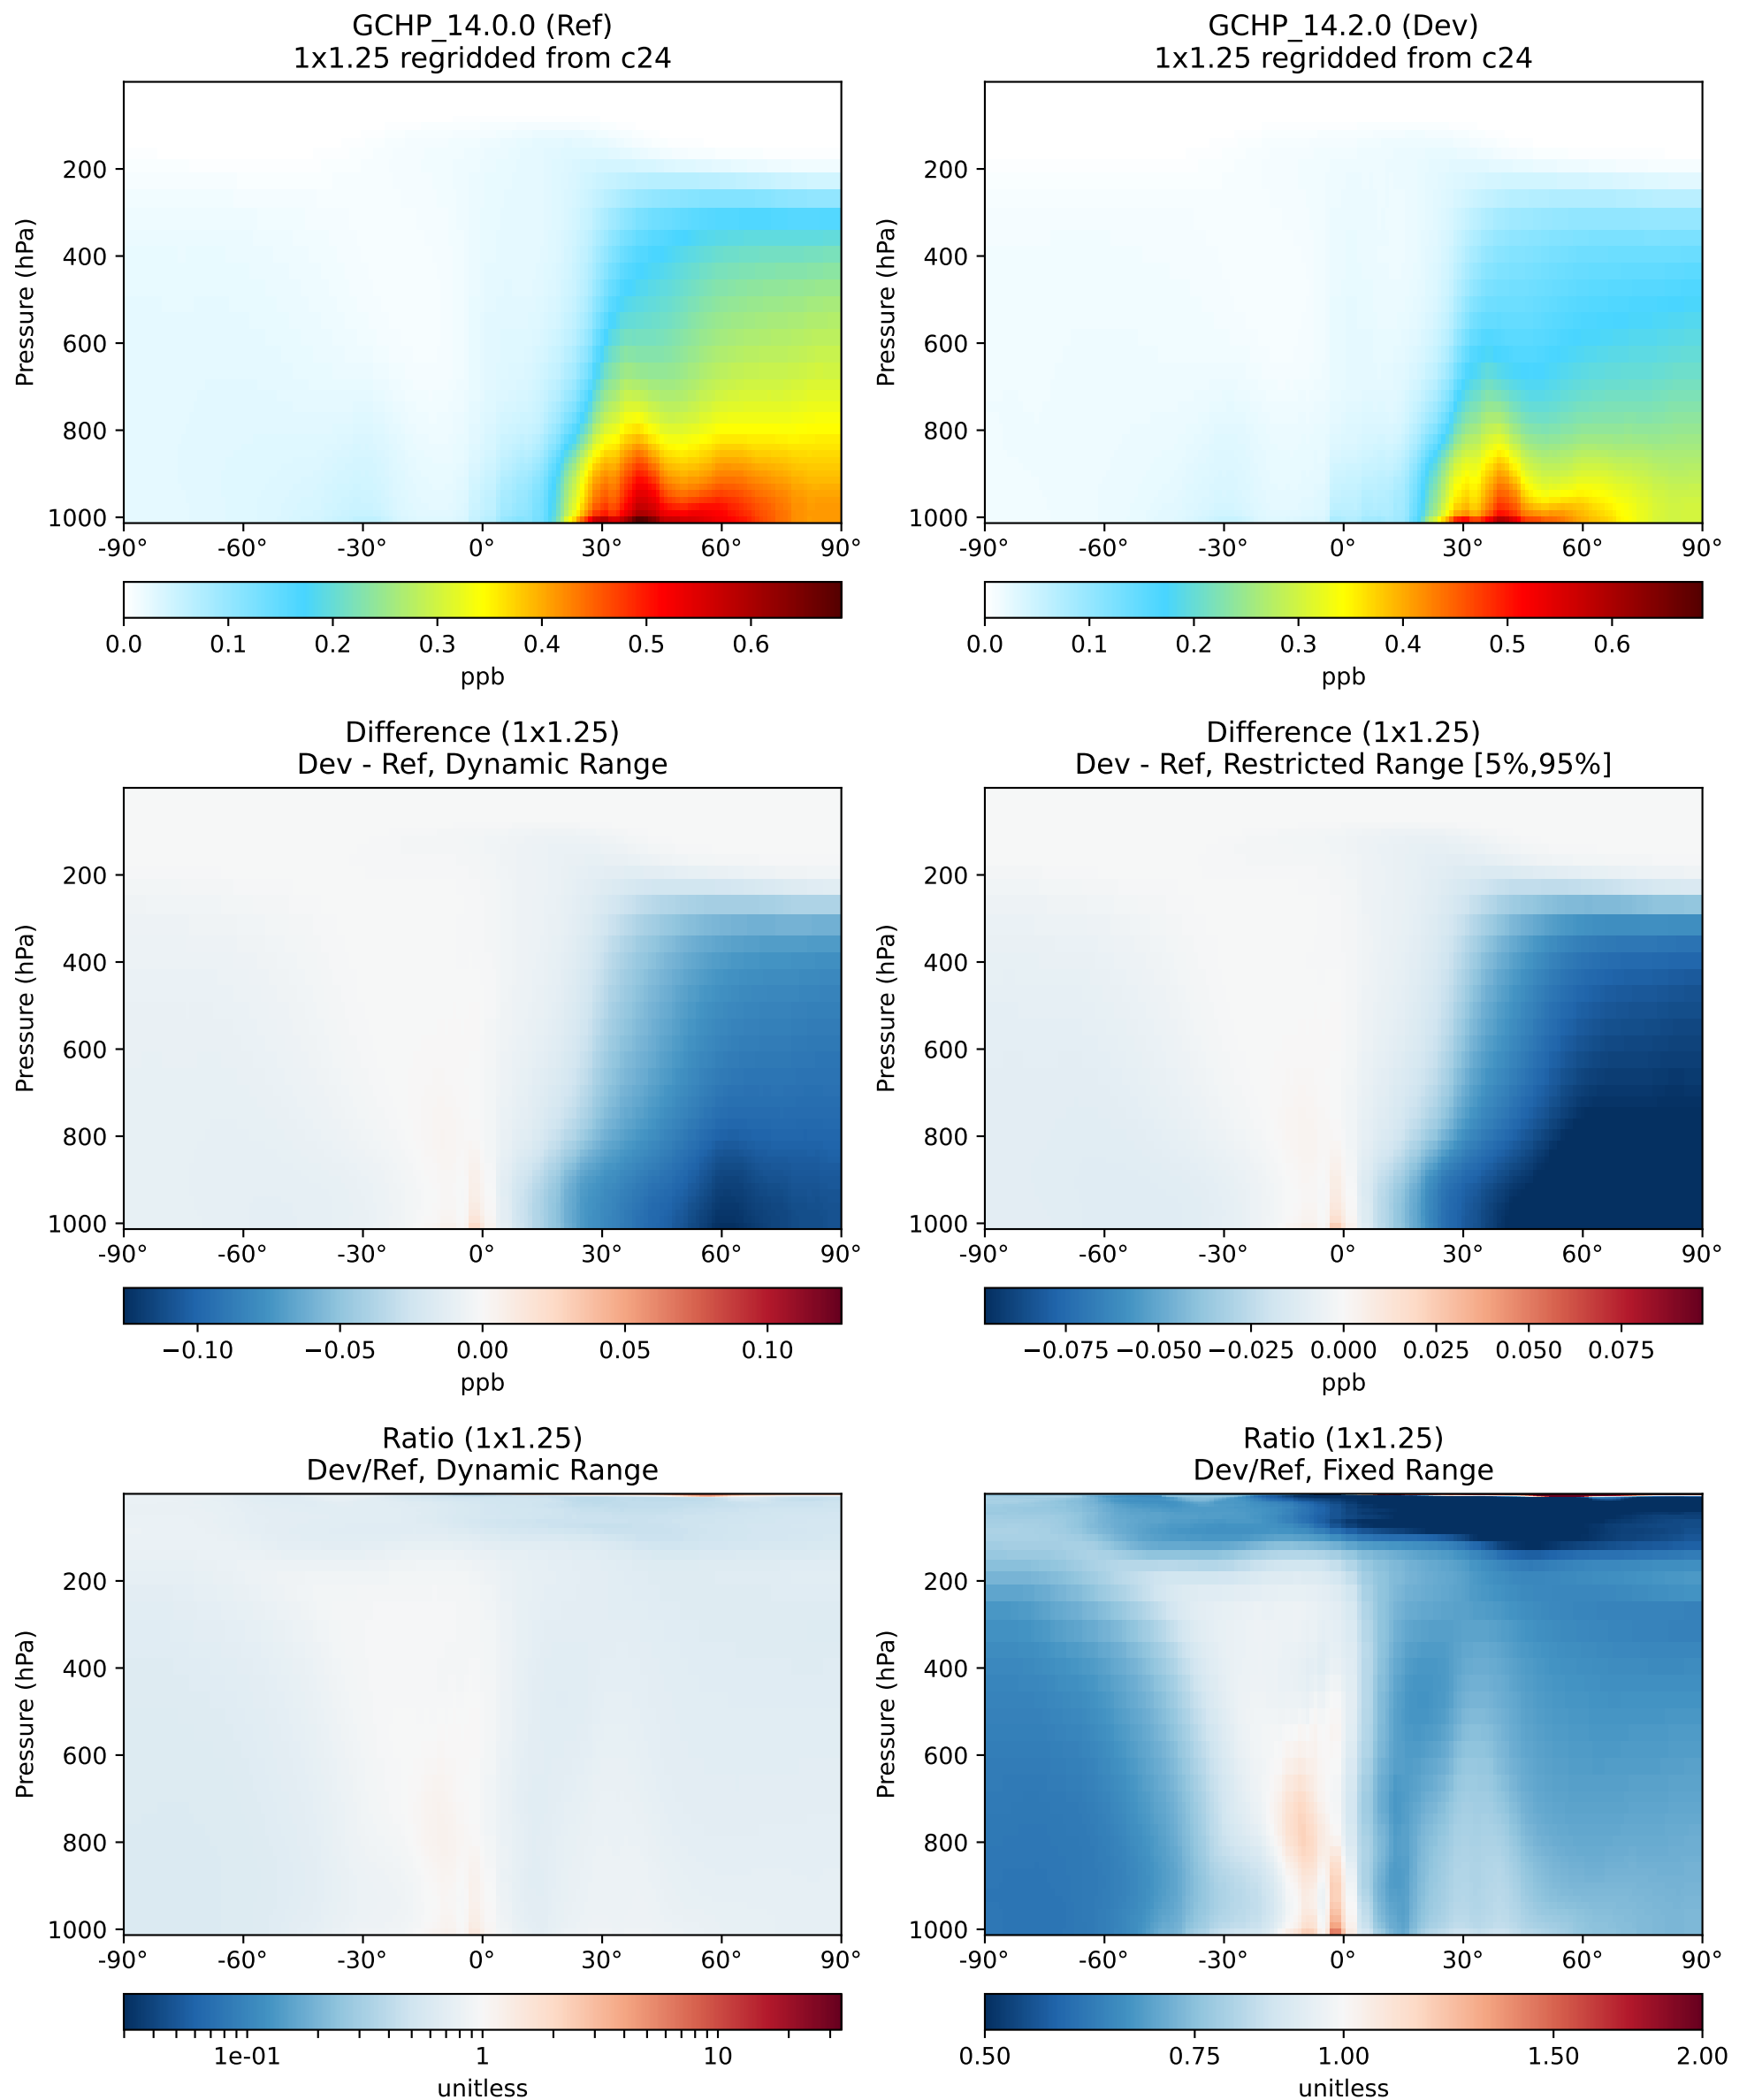

SpeciesConcVV_LIMO, Zonal Mean (AnnualMean)

SpeciesConcVV_ALK4, Zonal Mean (AnnualMean)

SpeciesConcVV_BENZ, Zonal Mean (AnnualMean)

SpeciesConcVV_CH4, Zonal Mean (AnnualMean)

SpeciesConcVV_C2H2, Zonal Mean (AnnualMean)

SpeciesConcVV_C2H4, Zonal Mean (AnnualMean)

SpeciesConcVV_C2H6, Zonal Mean (AnnualMean)

SpeciesConcVV_C3H8, Zonal Mean (AnnualMean)

SpeciesConcVV_PRPE, Zonal Mean (AnnualMean)

SpeciesConcVV_TOLU, Zonal Mean (AnnualMean)