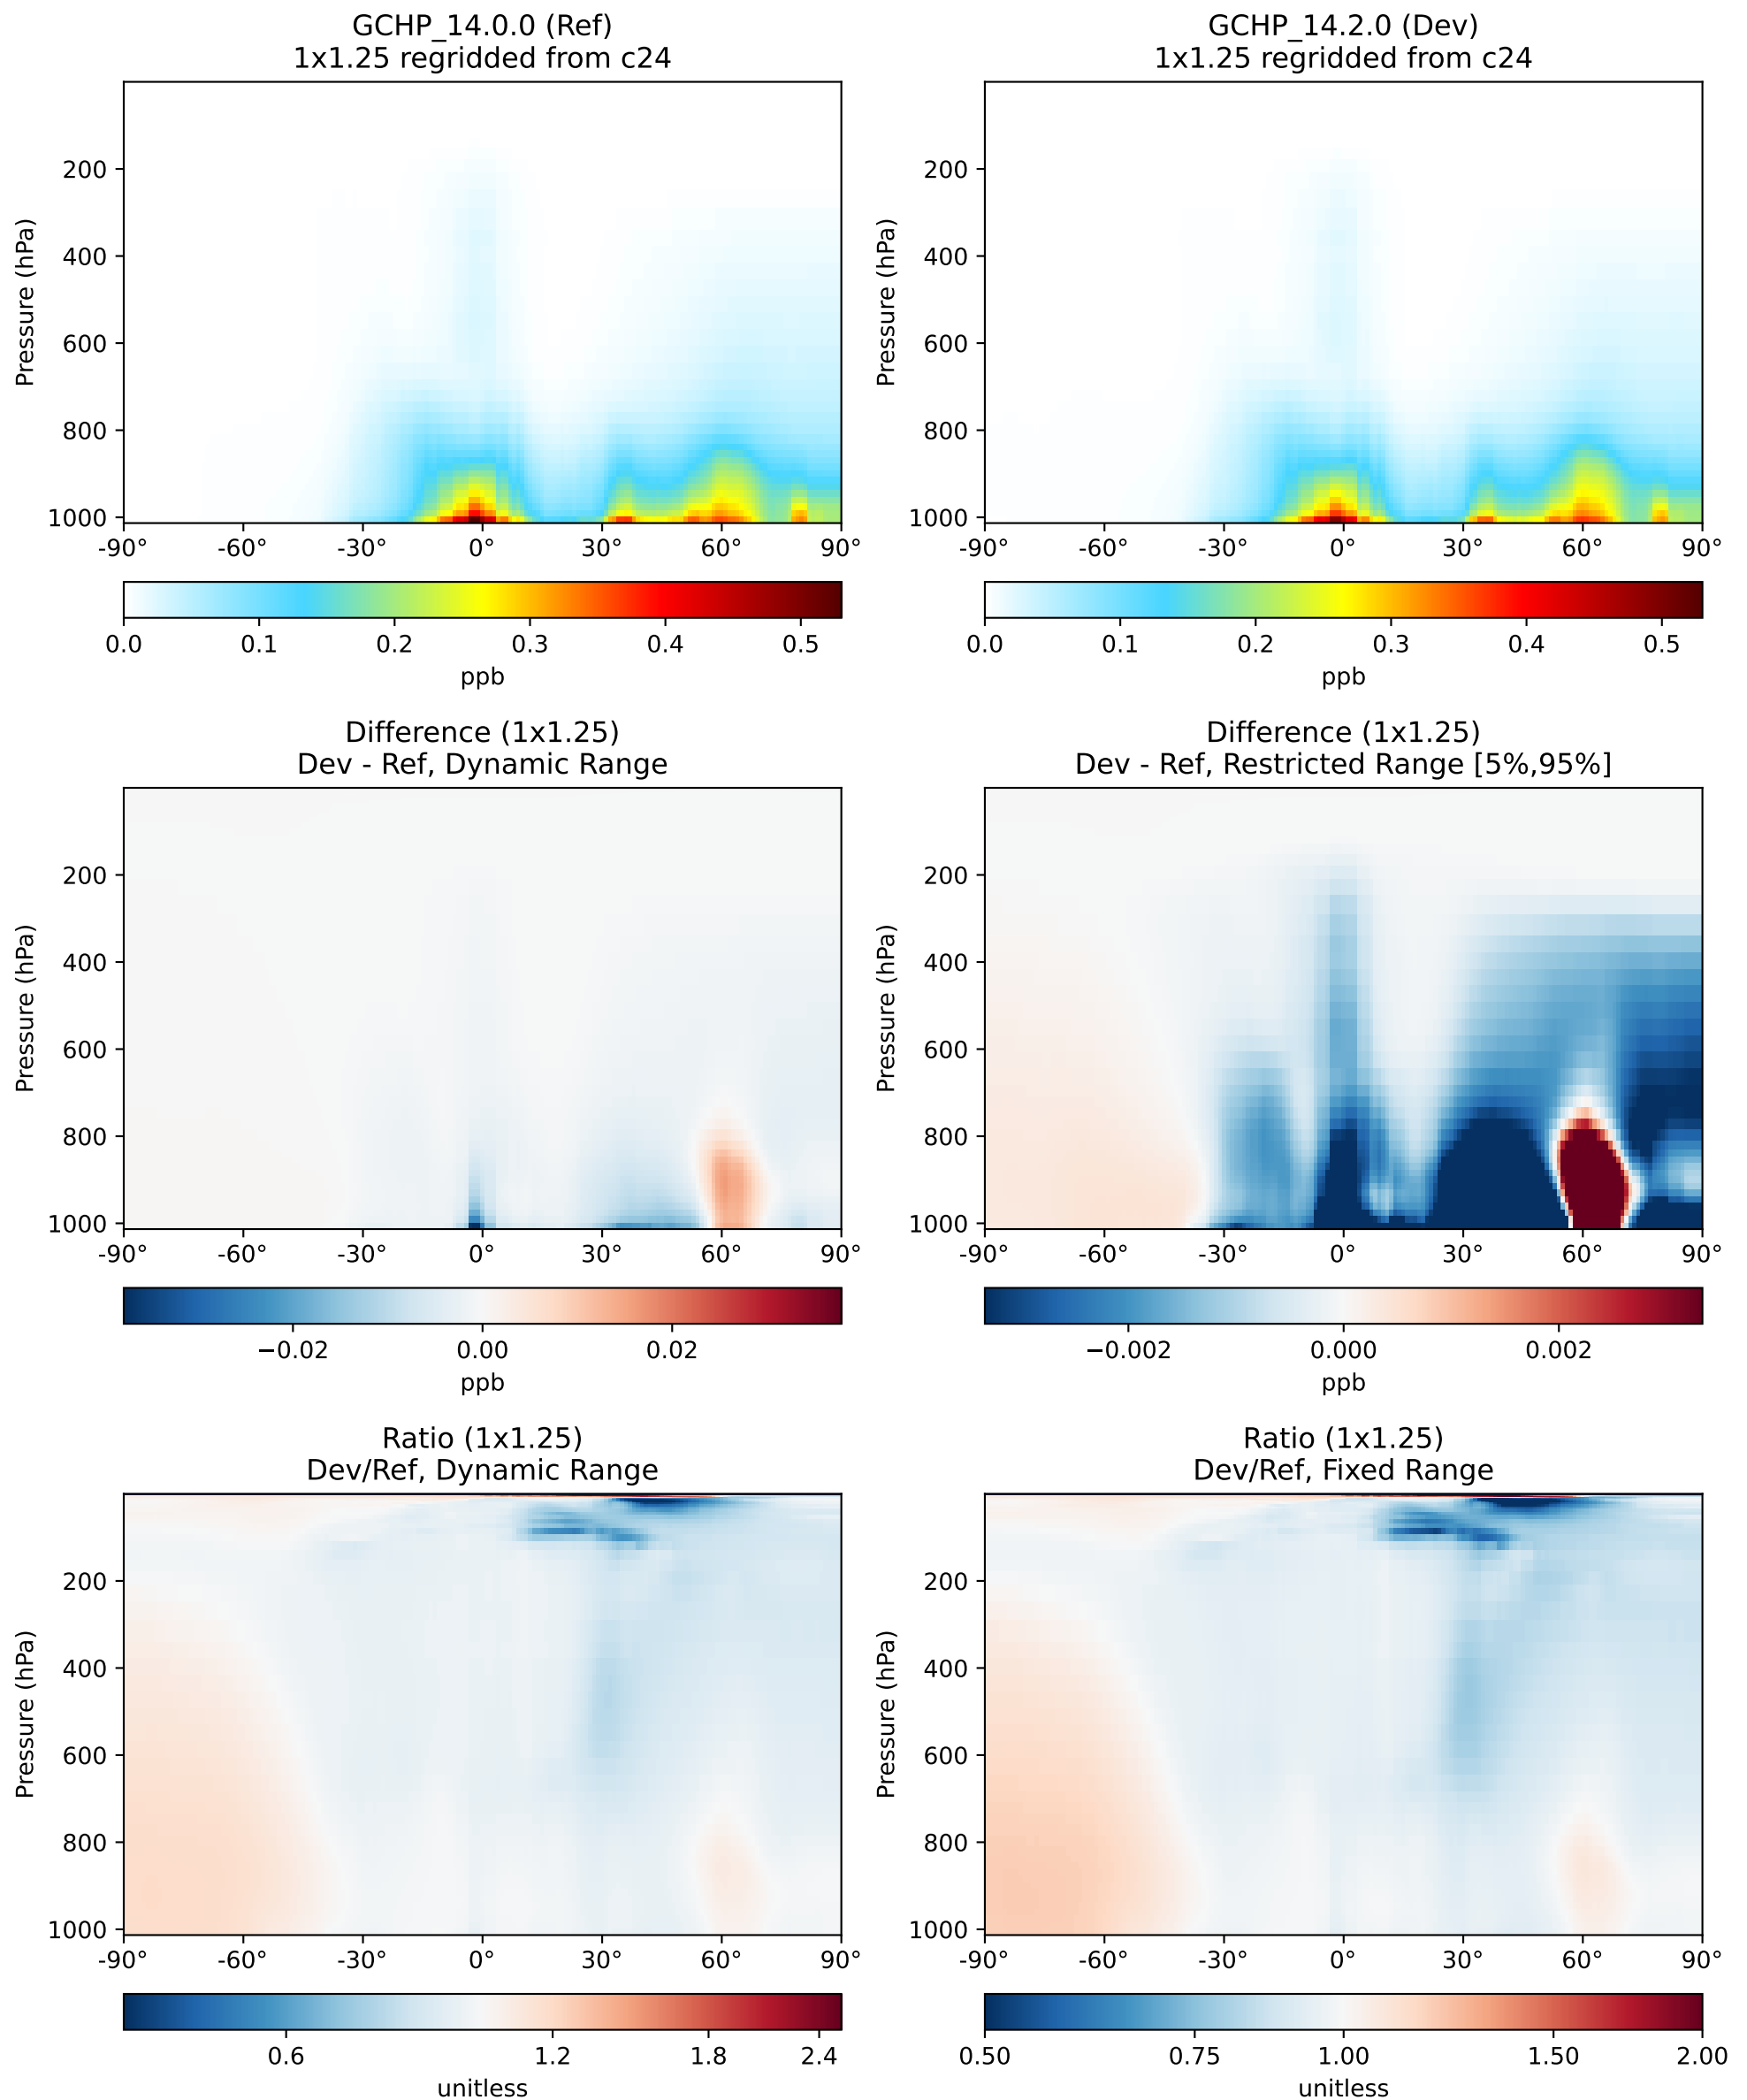

SpeciesConcVV_LIMO, Zonal Mean (AnnualMean)

SpeciesConcVV_ALK4, Zonal Mean (AnnualMean)

SpeciesConcVV_BENZ, Zonal Mean (AnnualMean)

SpeciesConcVV_CH4, Zonal Mean (AnnualMean)

SpeciesConcVV_C2H2, Zonal Mean (AnnualMean)

SpeciesConcVV_C2H4, Zonal Mean (AnnualMean)

SpeciesConcVV_C2H6, Zonal Mean (AnnualMean)

SpeciesConcVV_C3H8, Zonal Mean (AnnualMean)

SpeciesConcVV_PRPE, Zonal Mean (AnnualMean)

SpeciesConcVV_TOLU, Zonal Mean (AnnualMean)