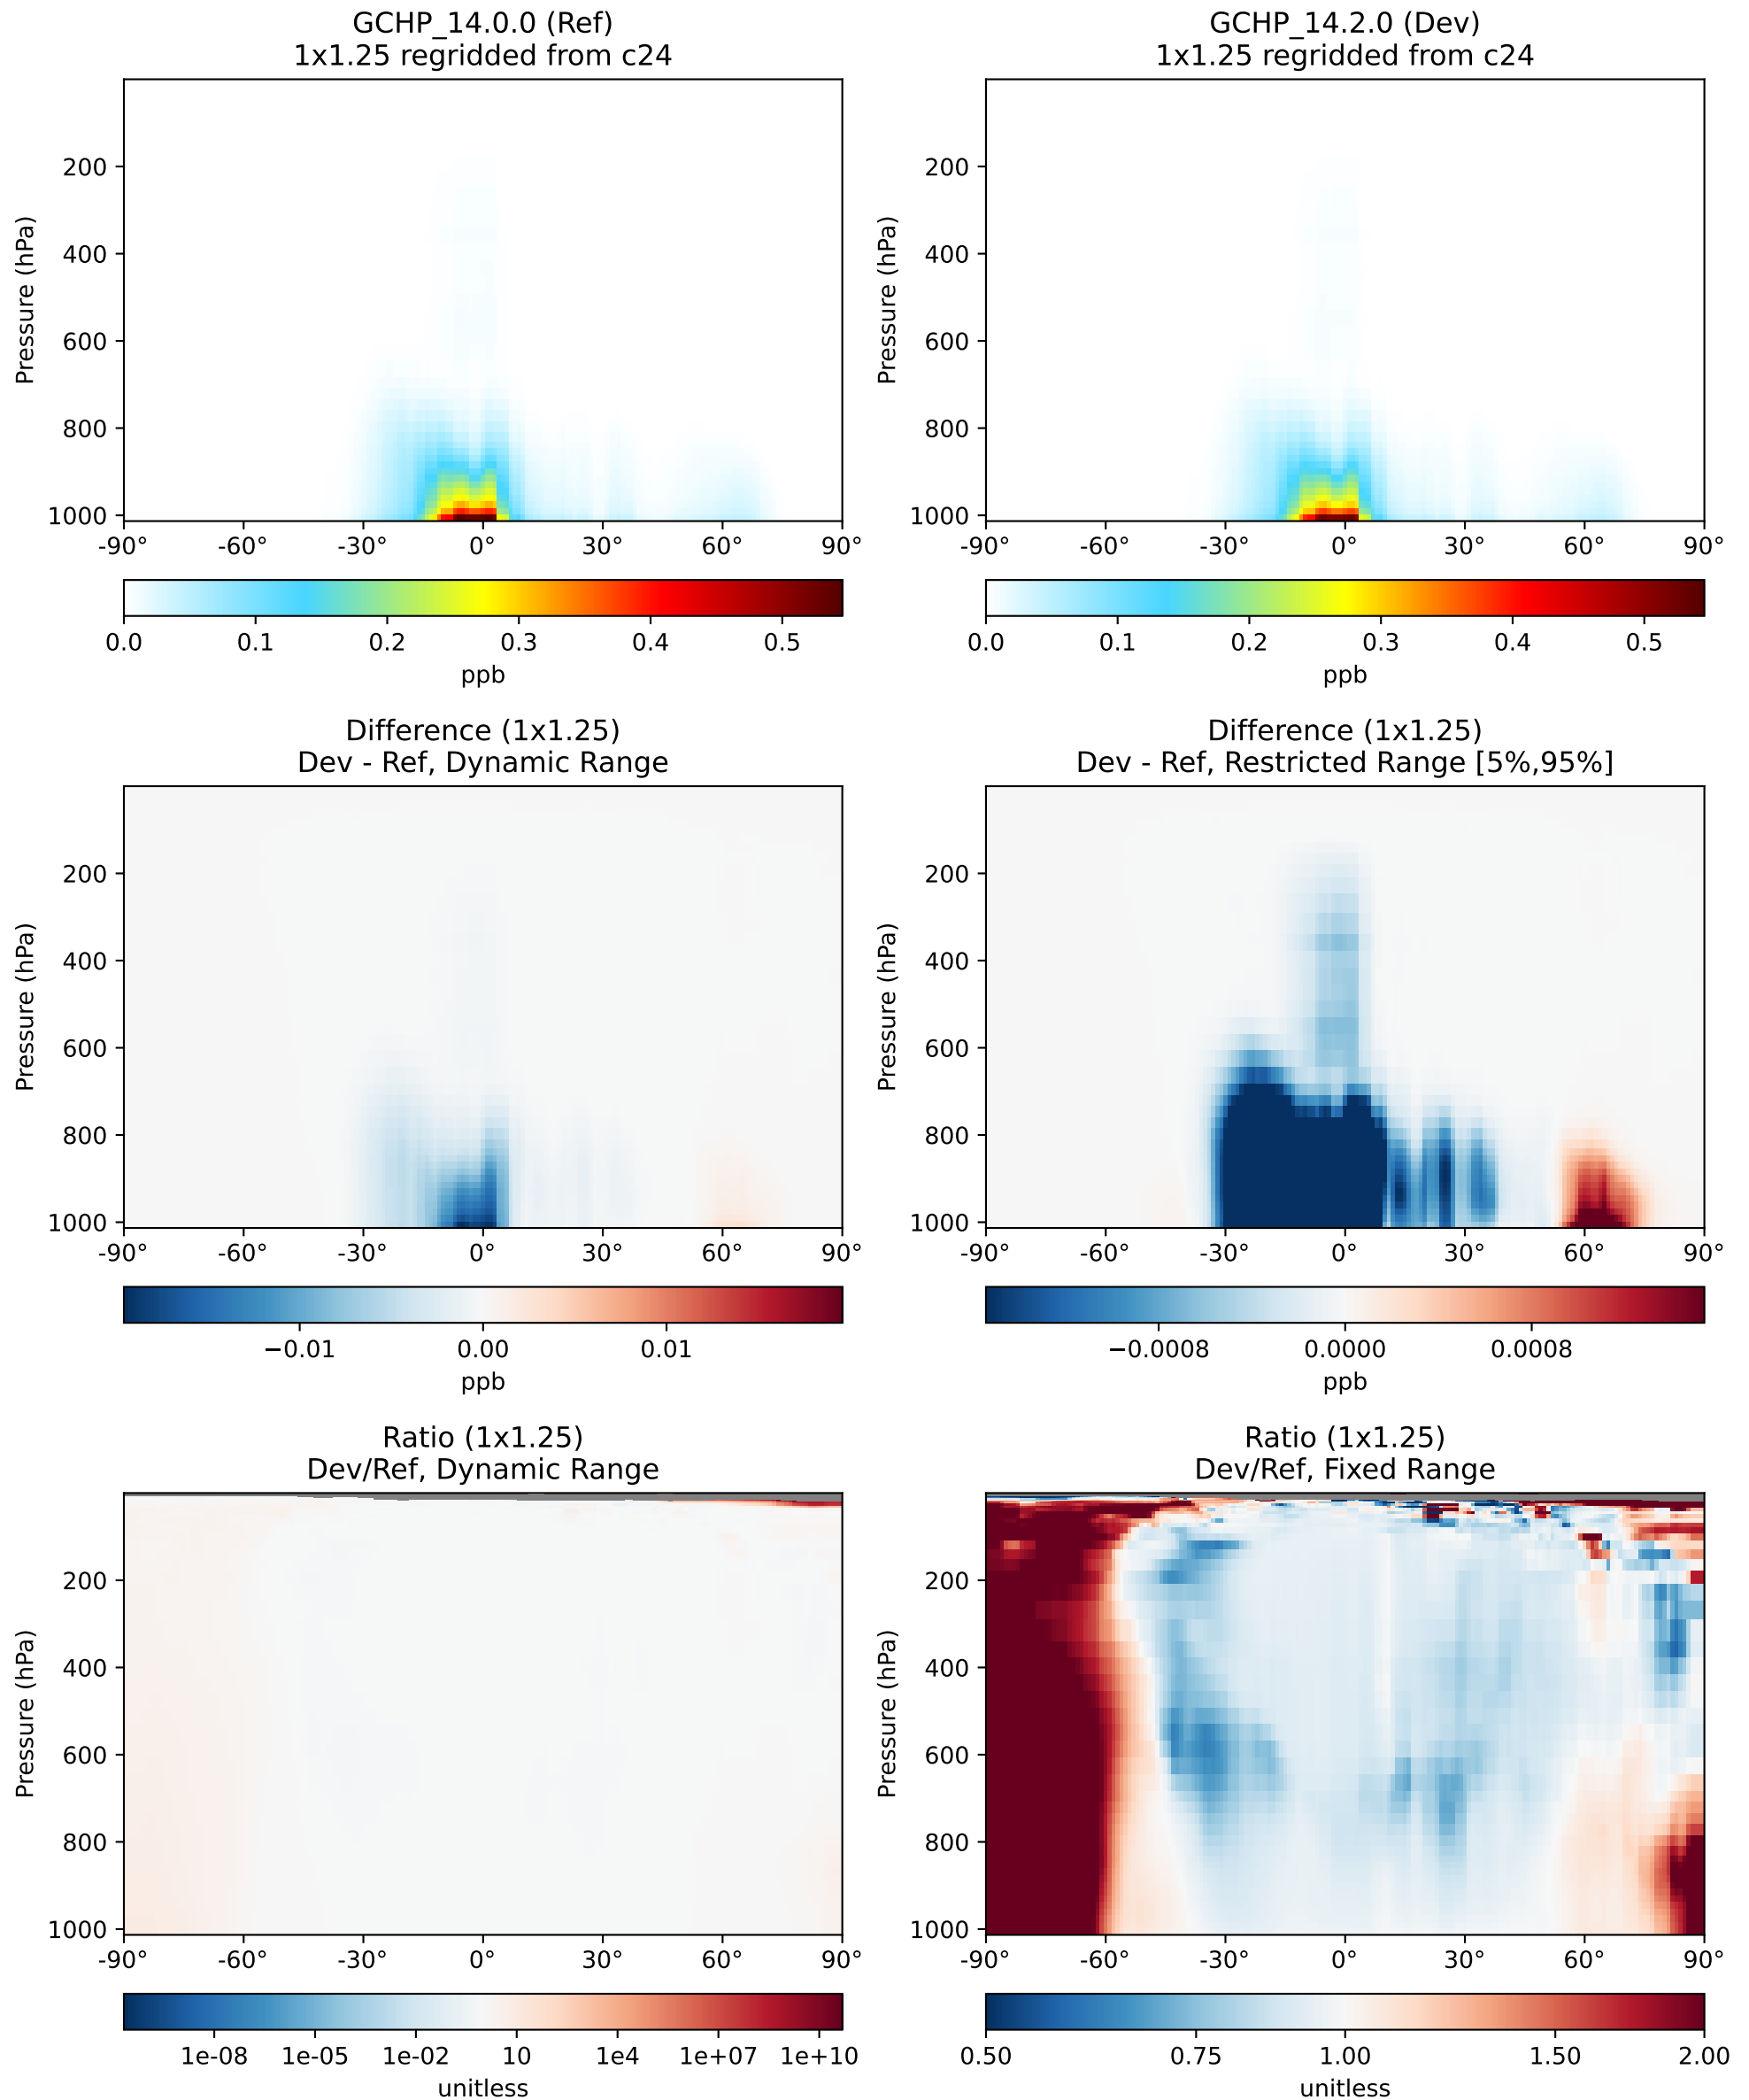

SpeciesConcVV_EOH, Zonal Mean (AnnualMean)

SpeciesConcVV_MOH, Zonal Mean (AnnualMean)

SpeciesConcVV_ISOP, Zonal Mean (AnnualMean)

SpeciesConcVV_MTPA, Zonal Mean (AnnualMean)

SpeciesConcVV_MTPO, Zonal Mean (AnnualMean)

SpeciesConcVV_LIMO, Zonal Mean (AnnualMean)

SpeciesConcVV_ALK4, Zonal Mean (AnnualMean)

SpeciesConcVV_BENZ, Zonal Mean (AnnualMean)

SpeciesConcVV_CH4, Zonal Mean (AnnualMean)

SpeciesConcVV_C2H2, Zonal Mean (AnnualMean)

SpeciesConcVV_C2H4, Zonal Mean (AnnualMean)

SpeciesConcVV_C2H6, Zonal Mean (AnnualMean)

SpeciesConcVV_C3H8, Zonal Mean (AnnualMean)

SpeciesConcVV_PRPE, Zonal Mean (AnnualMean)

SpeciesConcVV_TOLU, Zonal Mean (AnnualMean)