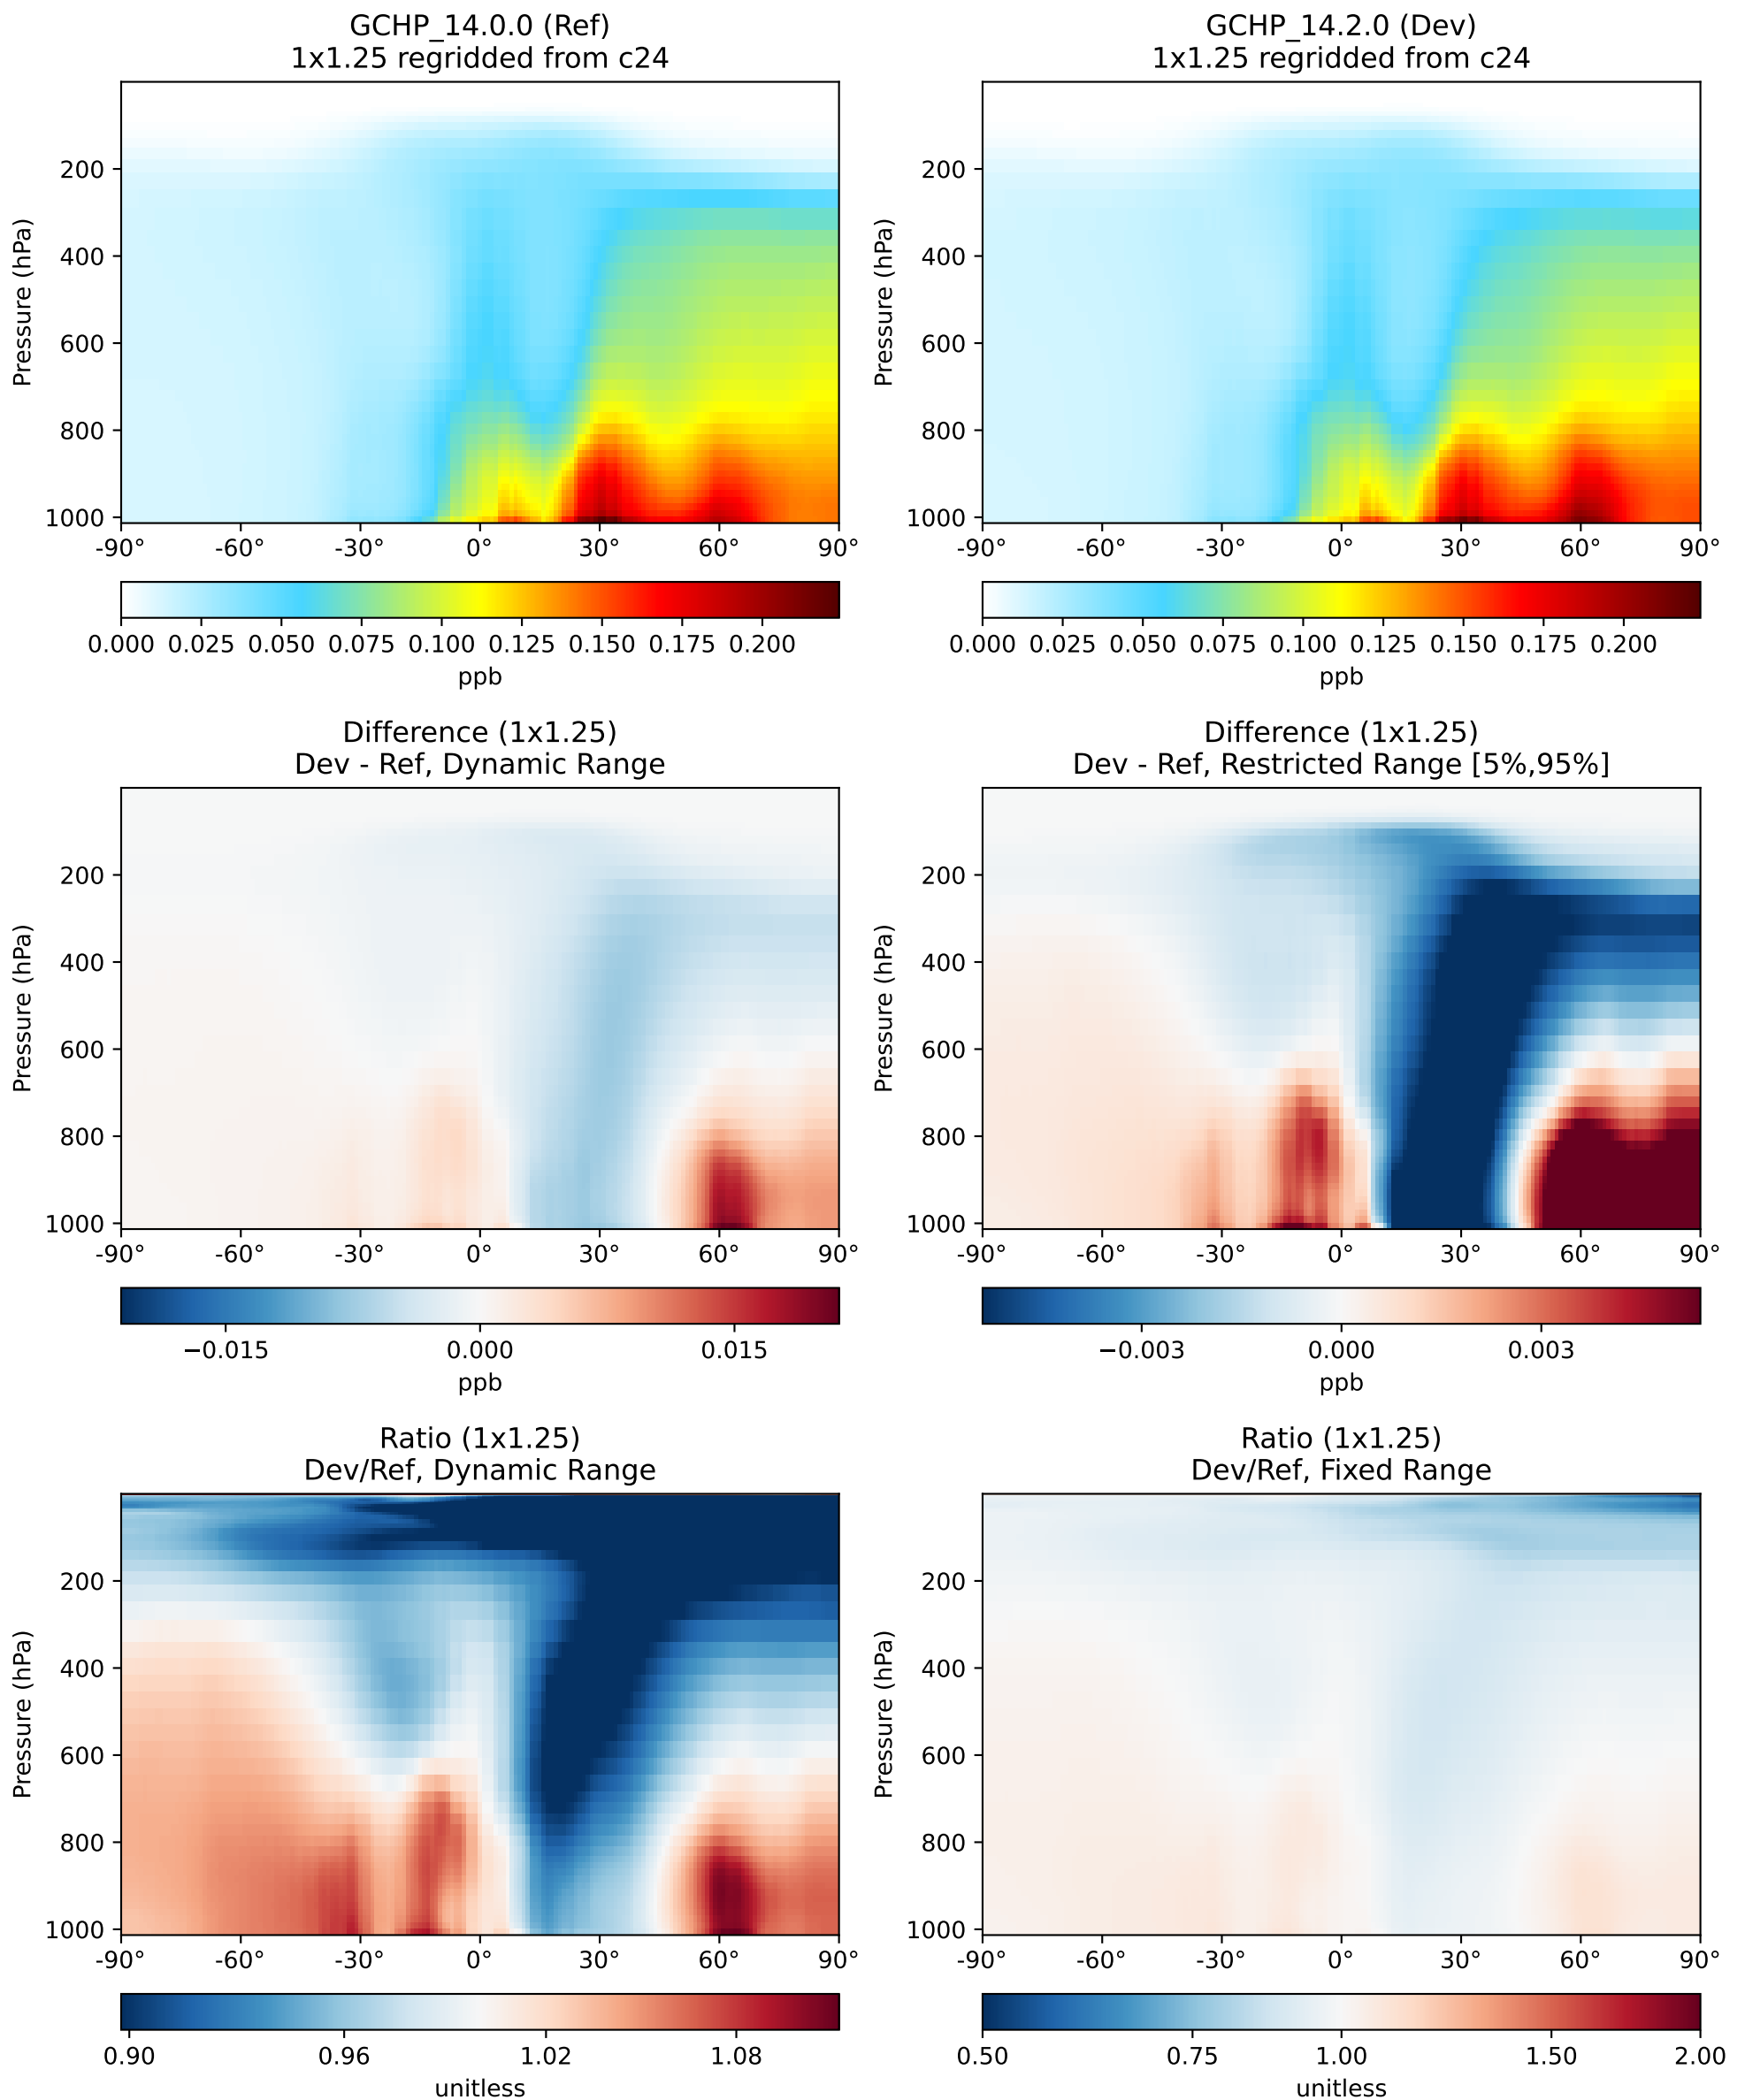

SpeciesConcVV_LIMO, Zonal Mean (AnnualMean)

SpeciesConcVV_ALK4, Zonal Mean (AnnualMean)

SpeciesConcVV_BENZ, Zonal Mean (AnnualMean)

SpeciesConcVV_CH4, Zonal Mean (AnnualMean)

SpeciesConcVV_C2H2, Zonal Mean (AnnualMean)

SpeciesConcVV_C2H4, Zonal Mean (AnnualMean)

SpeciesConcVV_C2H6, Zonal Mean (AnnualMean)

SpeciesConcVV_C3H8, Zonal Mean (AnnualMean)

SpeciesConcVV_PRPE, Zonal Mean (AnnualMean)

SpeciesConcVV_TOLU, Zonal Mean (AnnualMean)