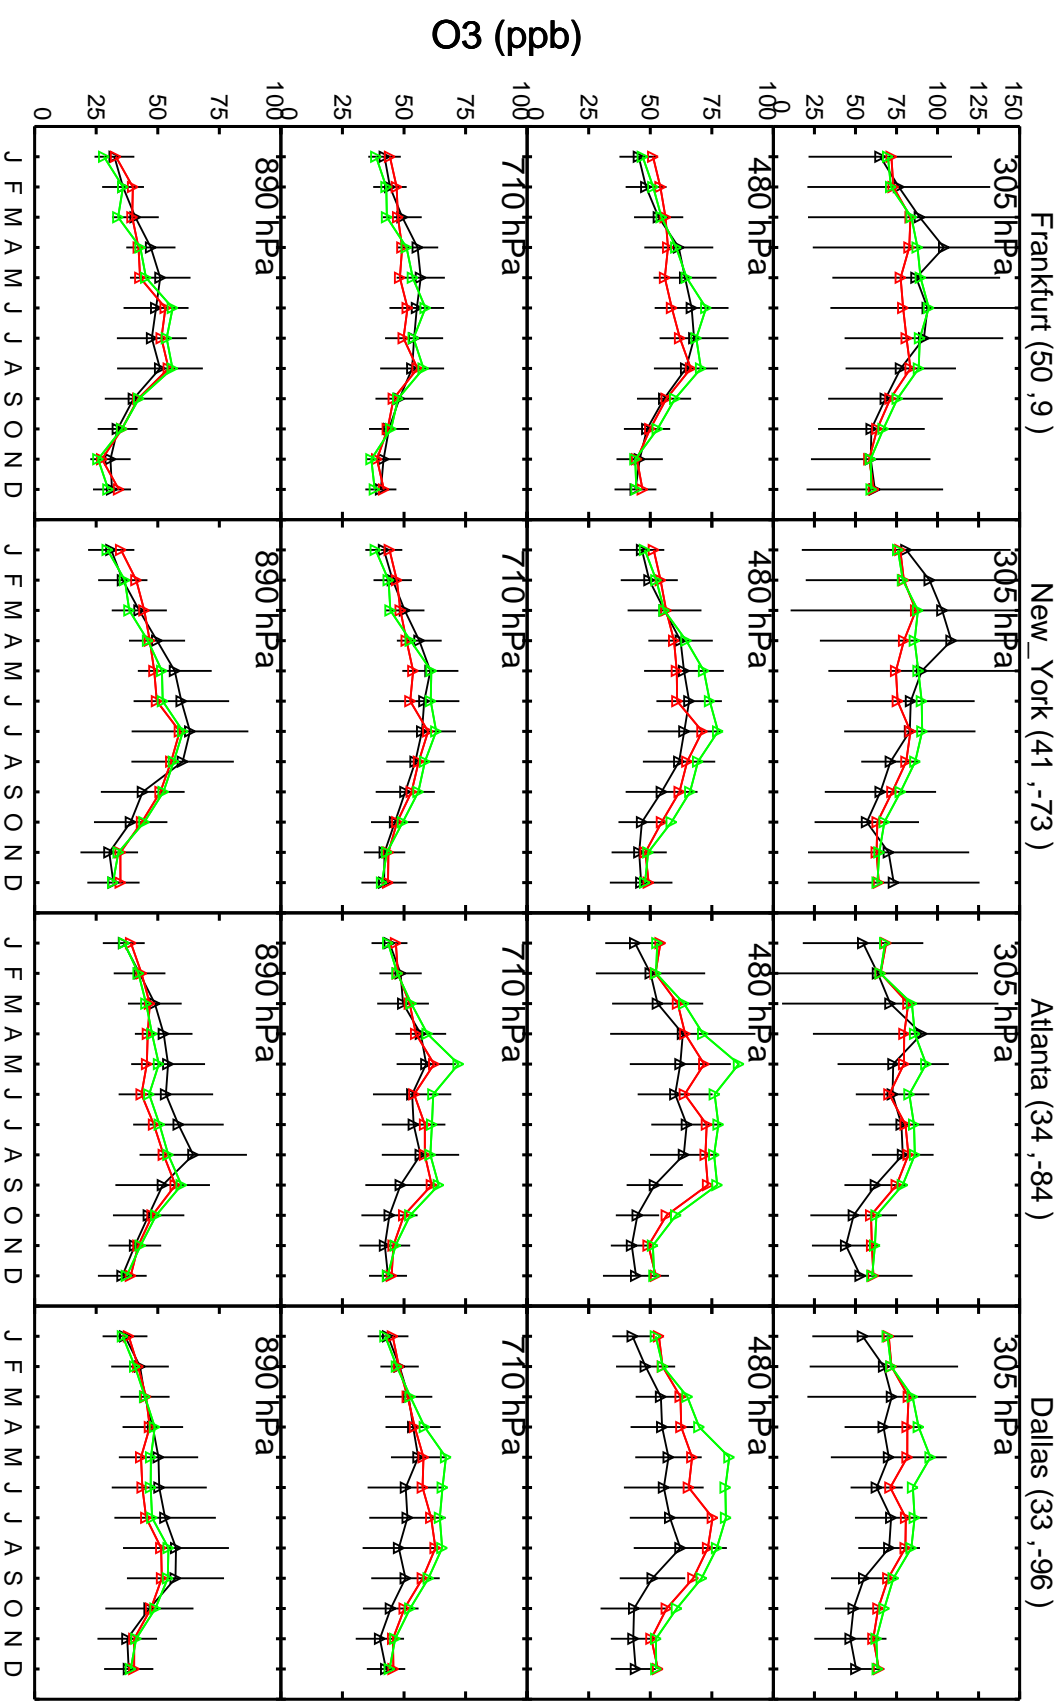

Red: GCC\_14.0.0 (2019); Green: GCC\_14.2.0 (2019)

Red: GCC\_14.0.0 (2019); Green: GCC\_14.2.0 (2019)

Red: GCC\_14.0.0 (2019); Green: GCC\_14.2.0 (2019)

Red: GCC\_14.0.0 (2019); Green: GCC\_14.2.0 (2019)