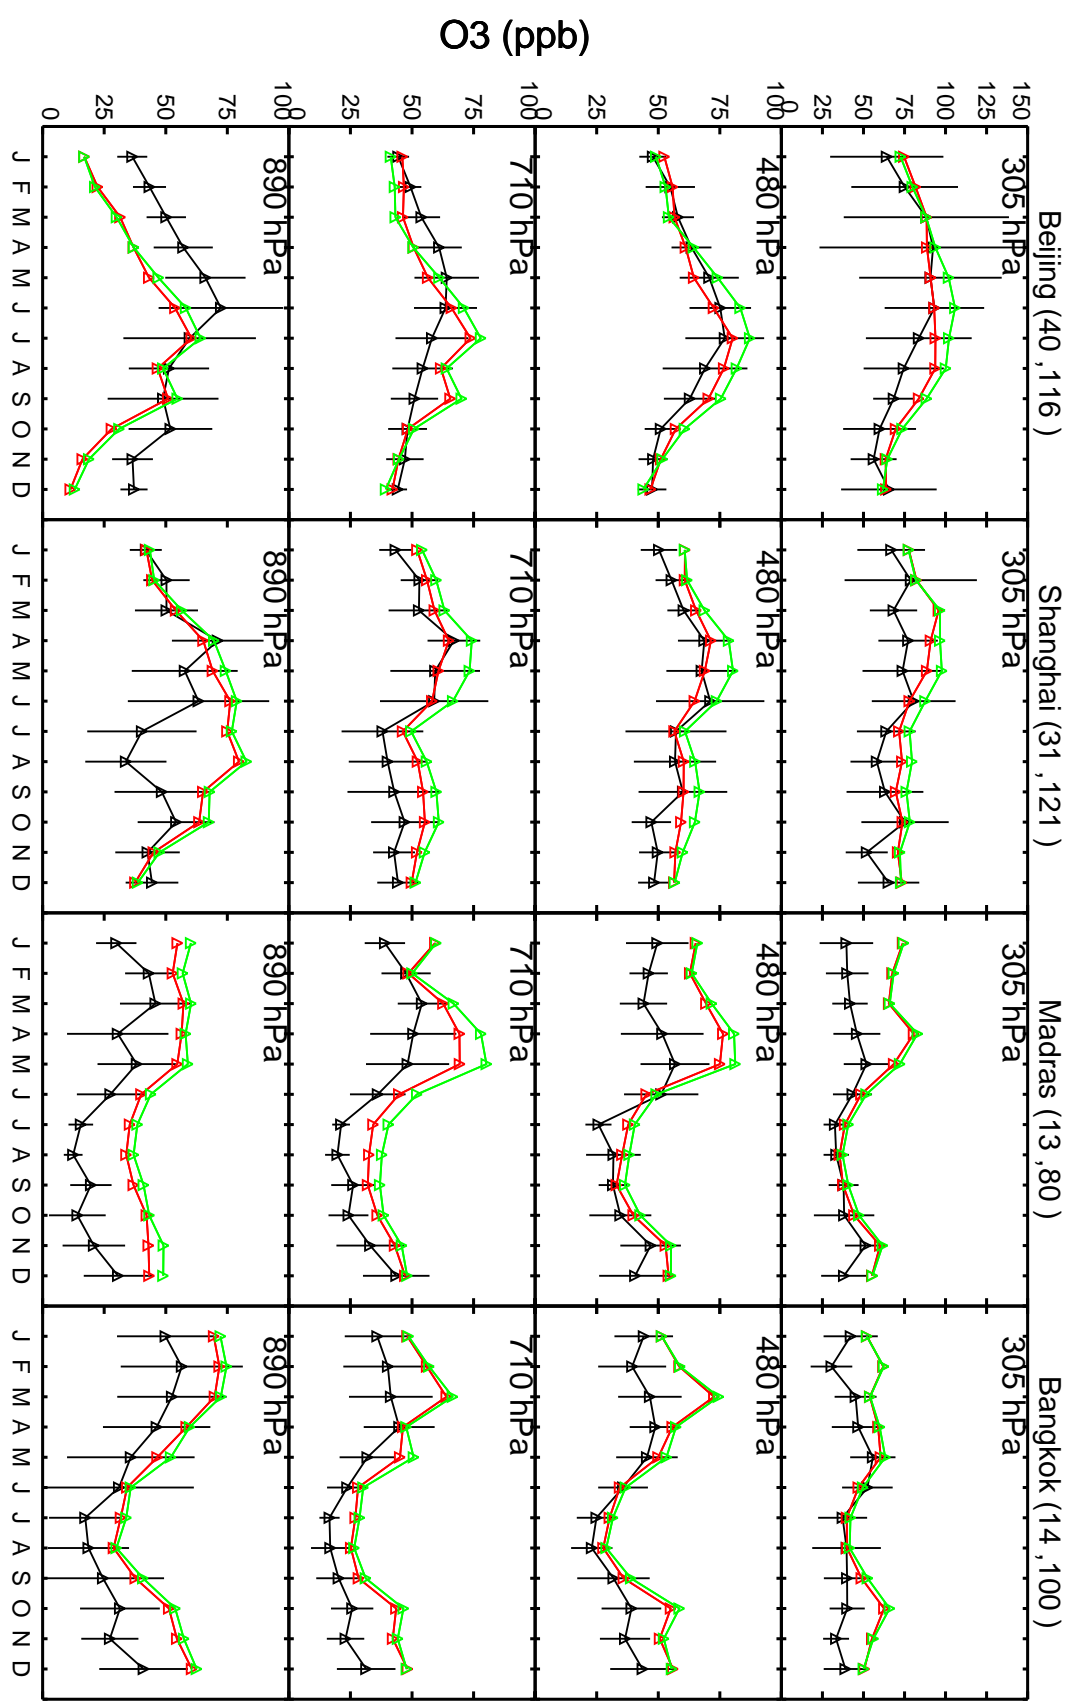

Red: GCC\_14.0.0 (2019); Green: GCC\_14.2.0 (2019)

Red: GCC\_14.0.0 (2019); Green: GCC\_14.2.0 (2019)

Red: GCC\_14.0.0 (2019); Green: GCC\_14.2.0 (2019)

Red: GCC\_14.0.0 (2019); Green: GCC\_14.2.0 (2019)