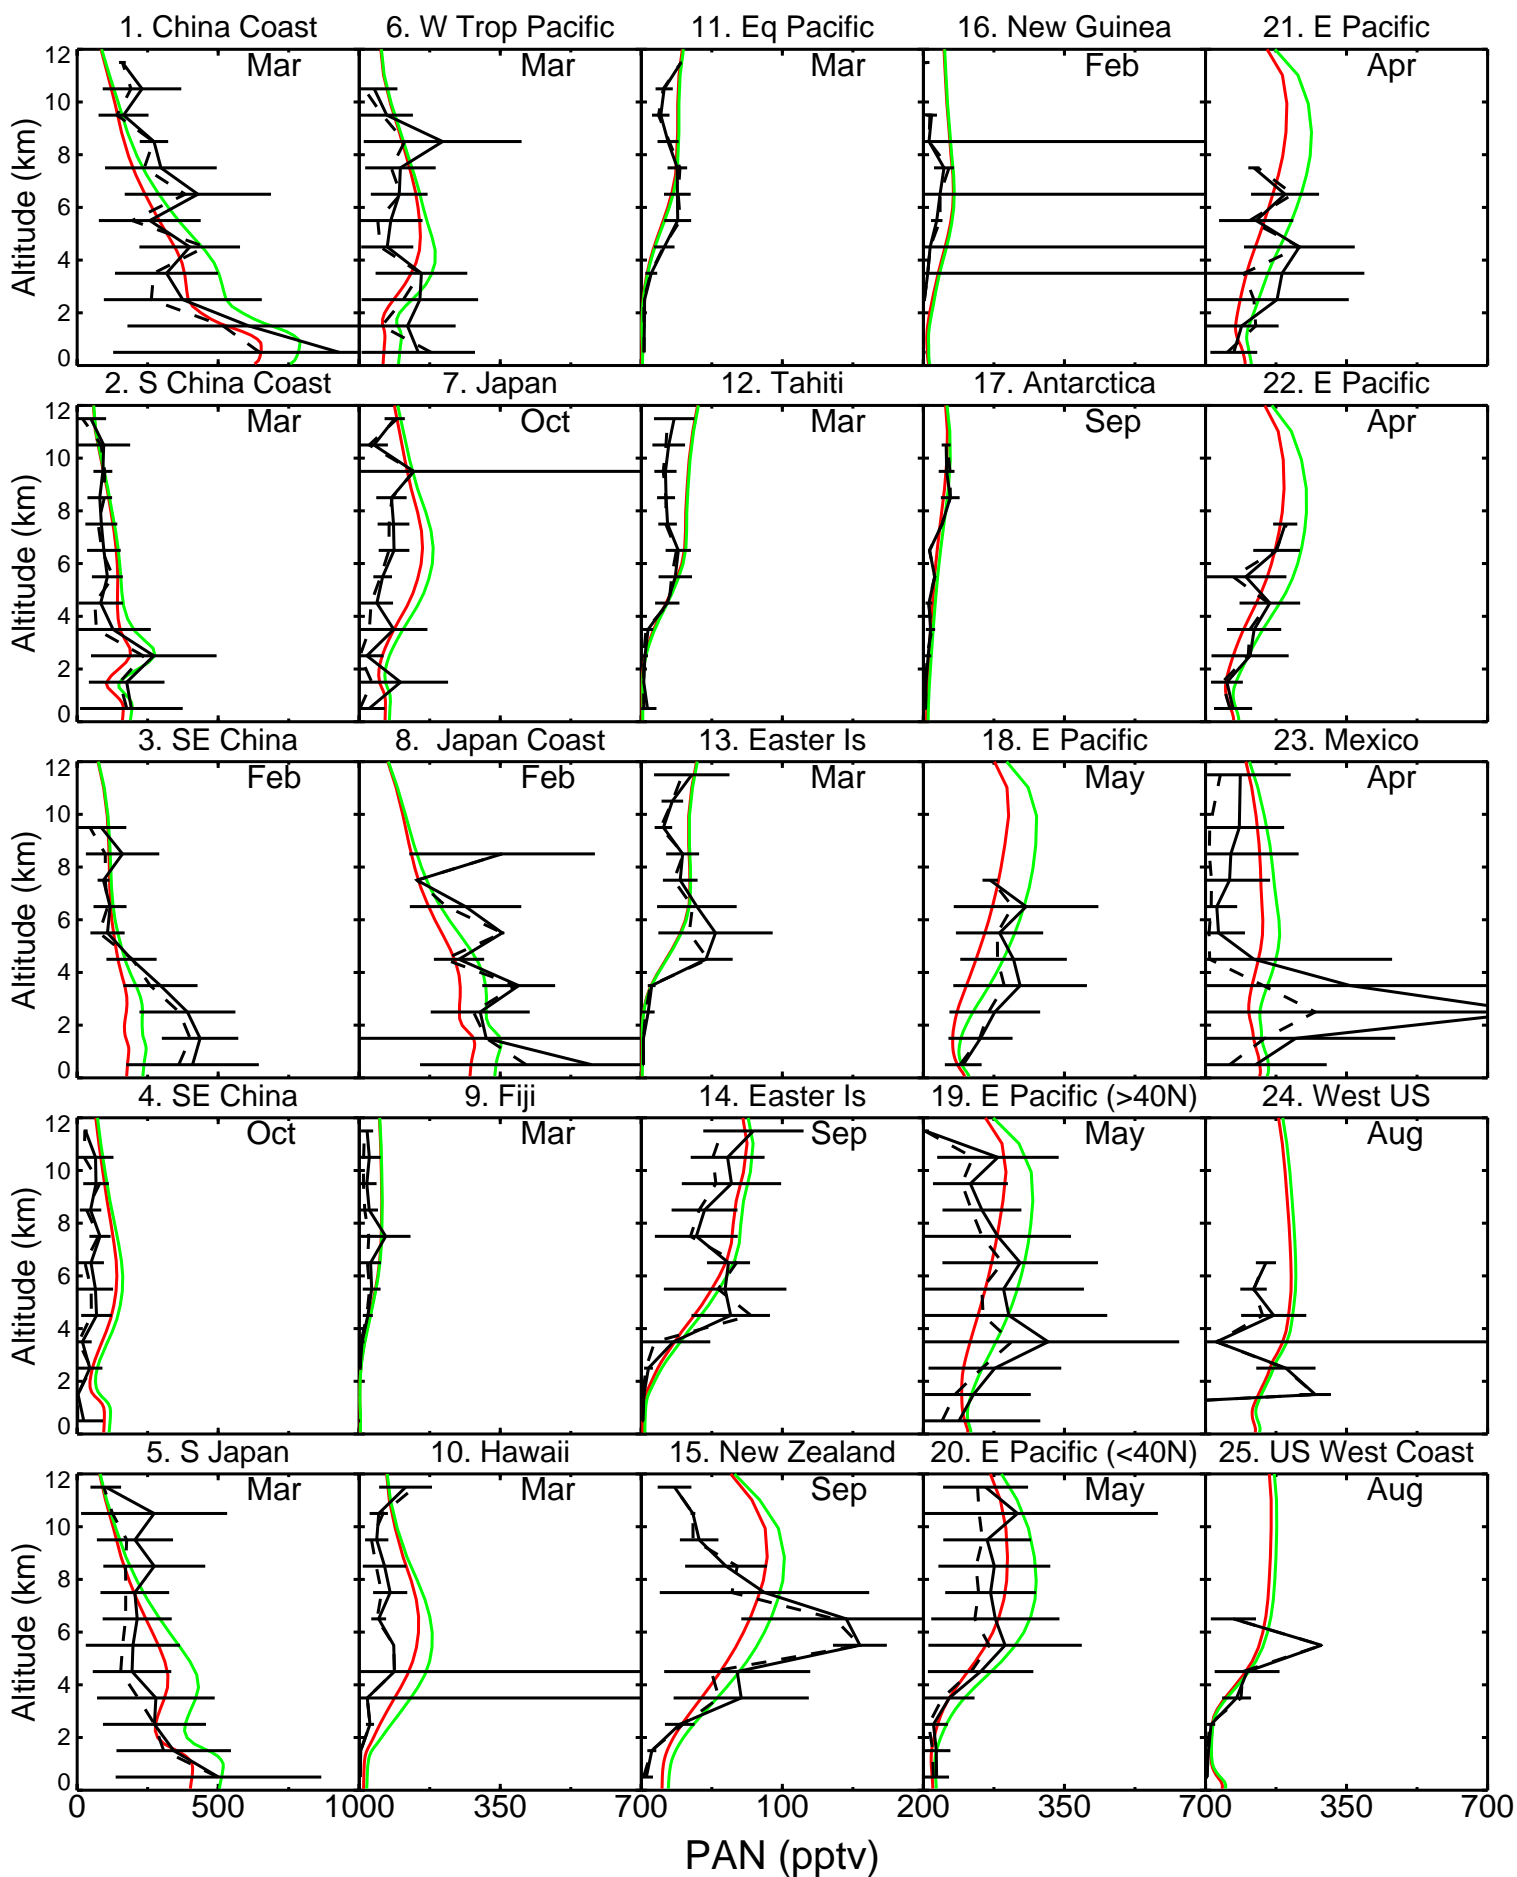

Red: GCC_14.0.0 (2019); Green: GCC_14.2.0 (2019)

Red: GCC_14.0.0 (2019); Green: GCC_14.2.0 (2019)