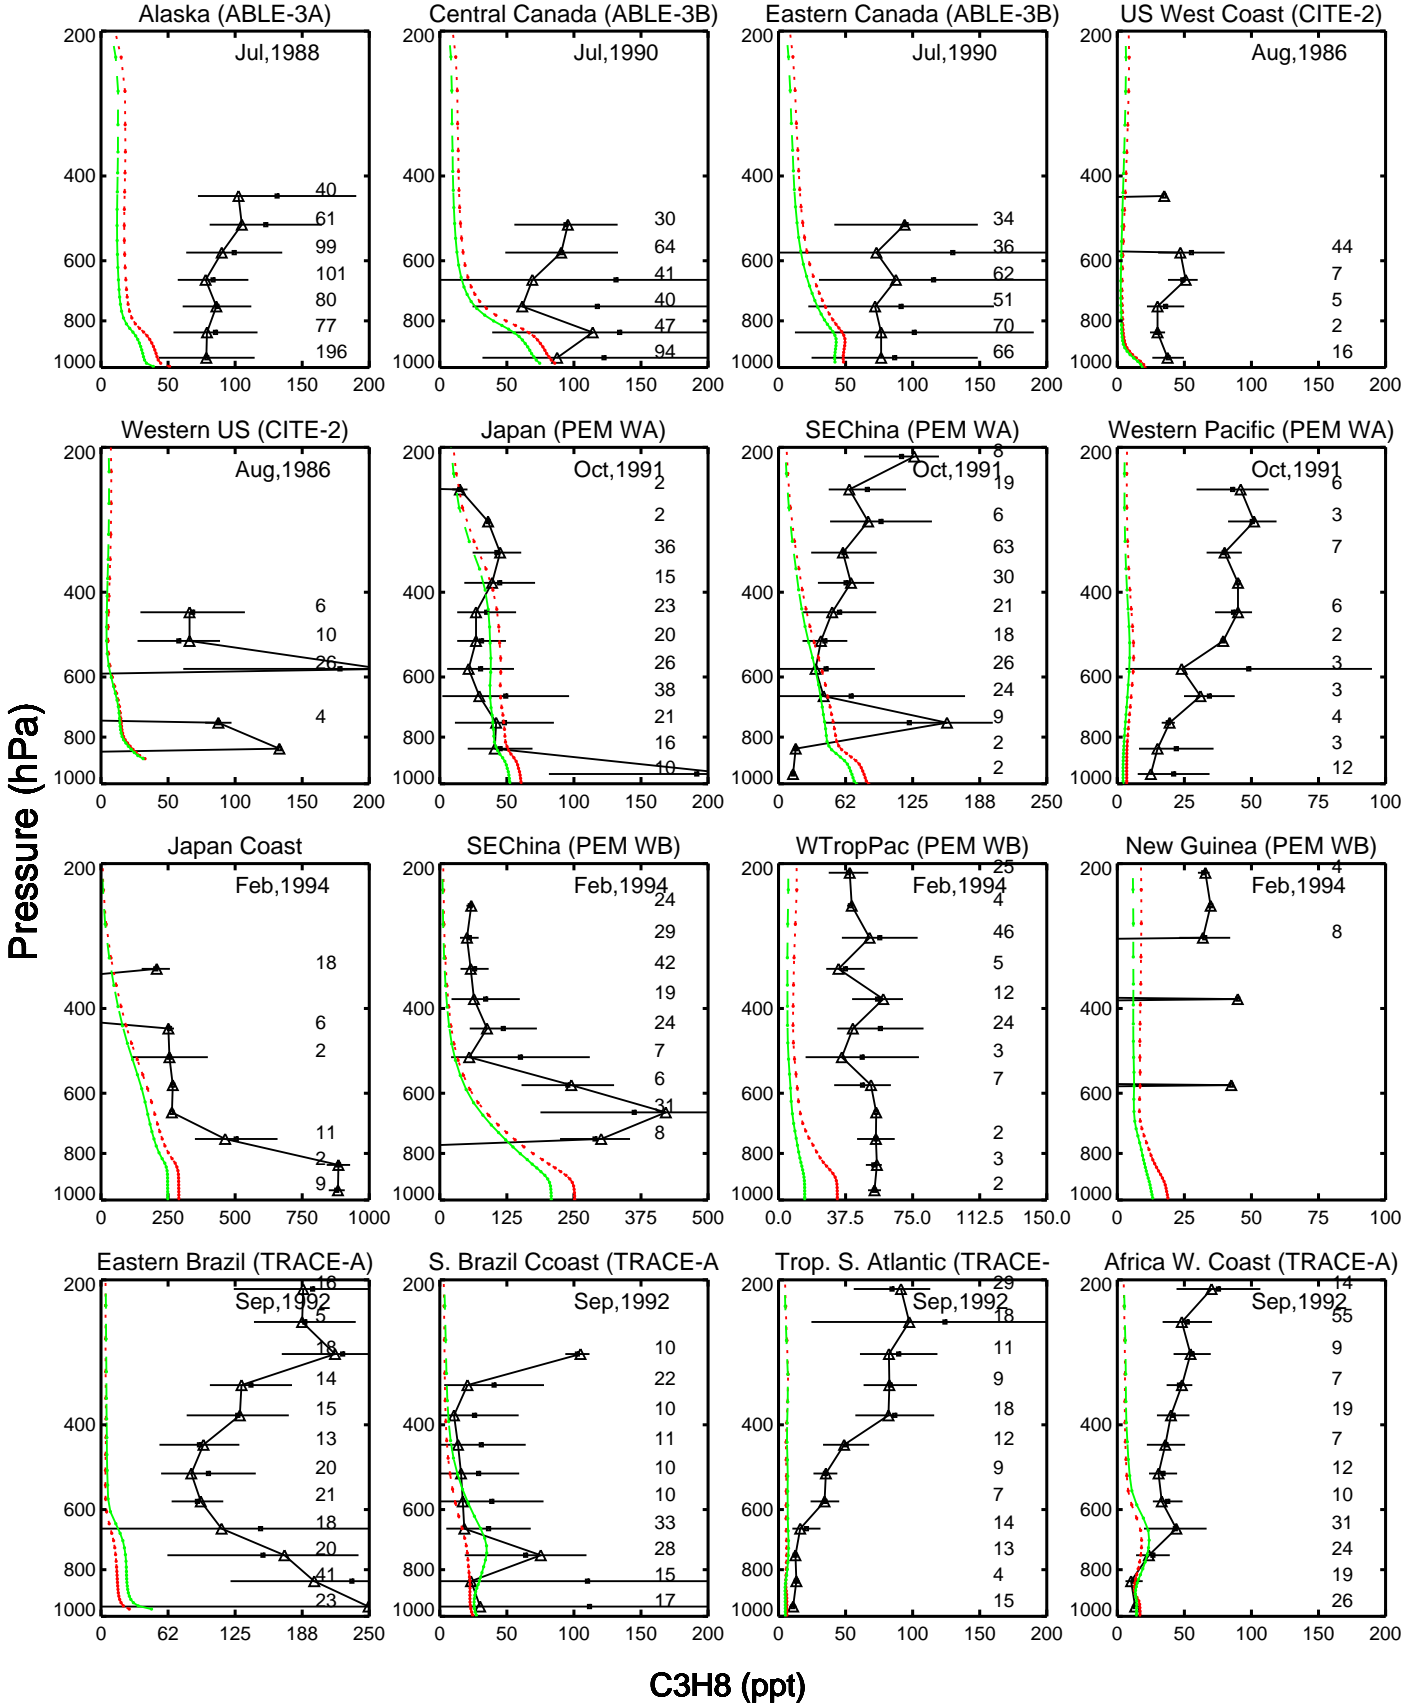

Red: GCC_14.0.0 (2019); Green: GCC_14.2.0 (2019)

C3H8 (ppt)

Red: GCC_14.0.0 (2019); Green: GCC_14.2.0 (2019)

Red: GCC_14.0.0 (2019); Green: GCC_14.2.0 (2019)