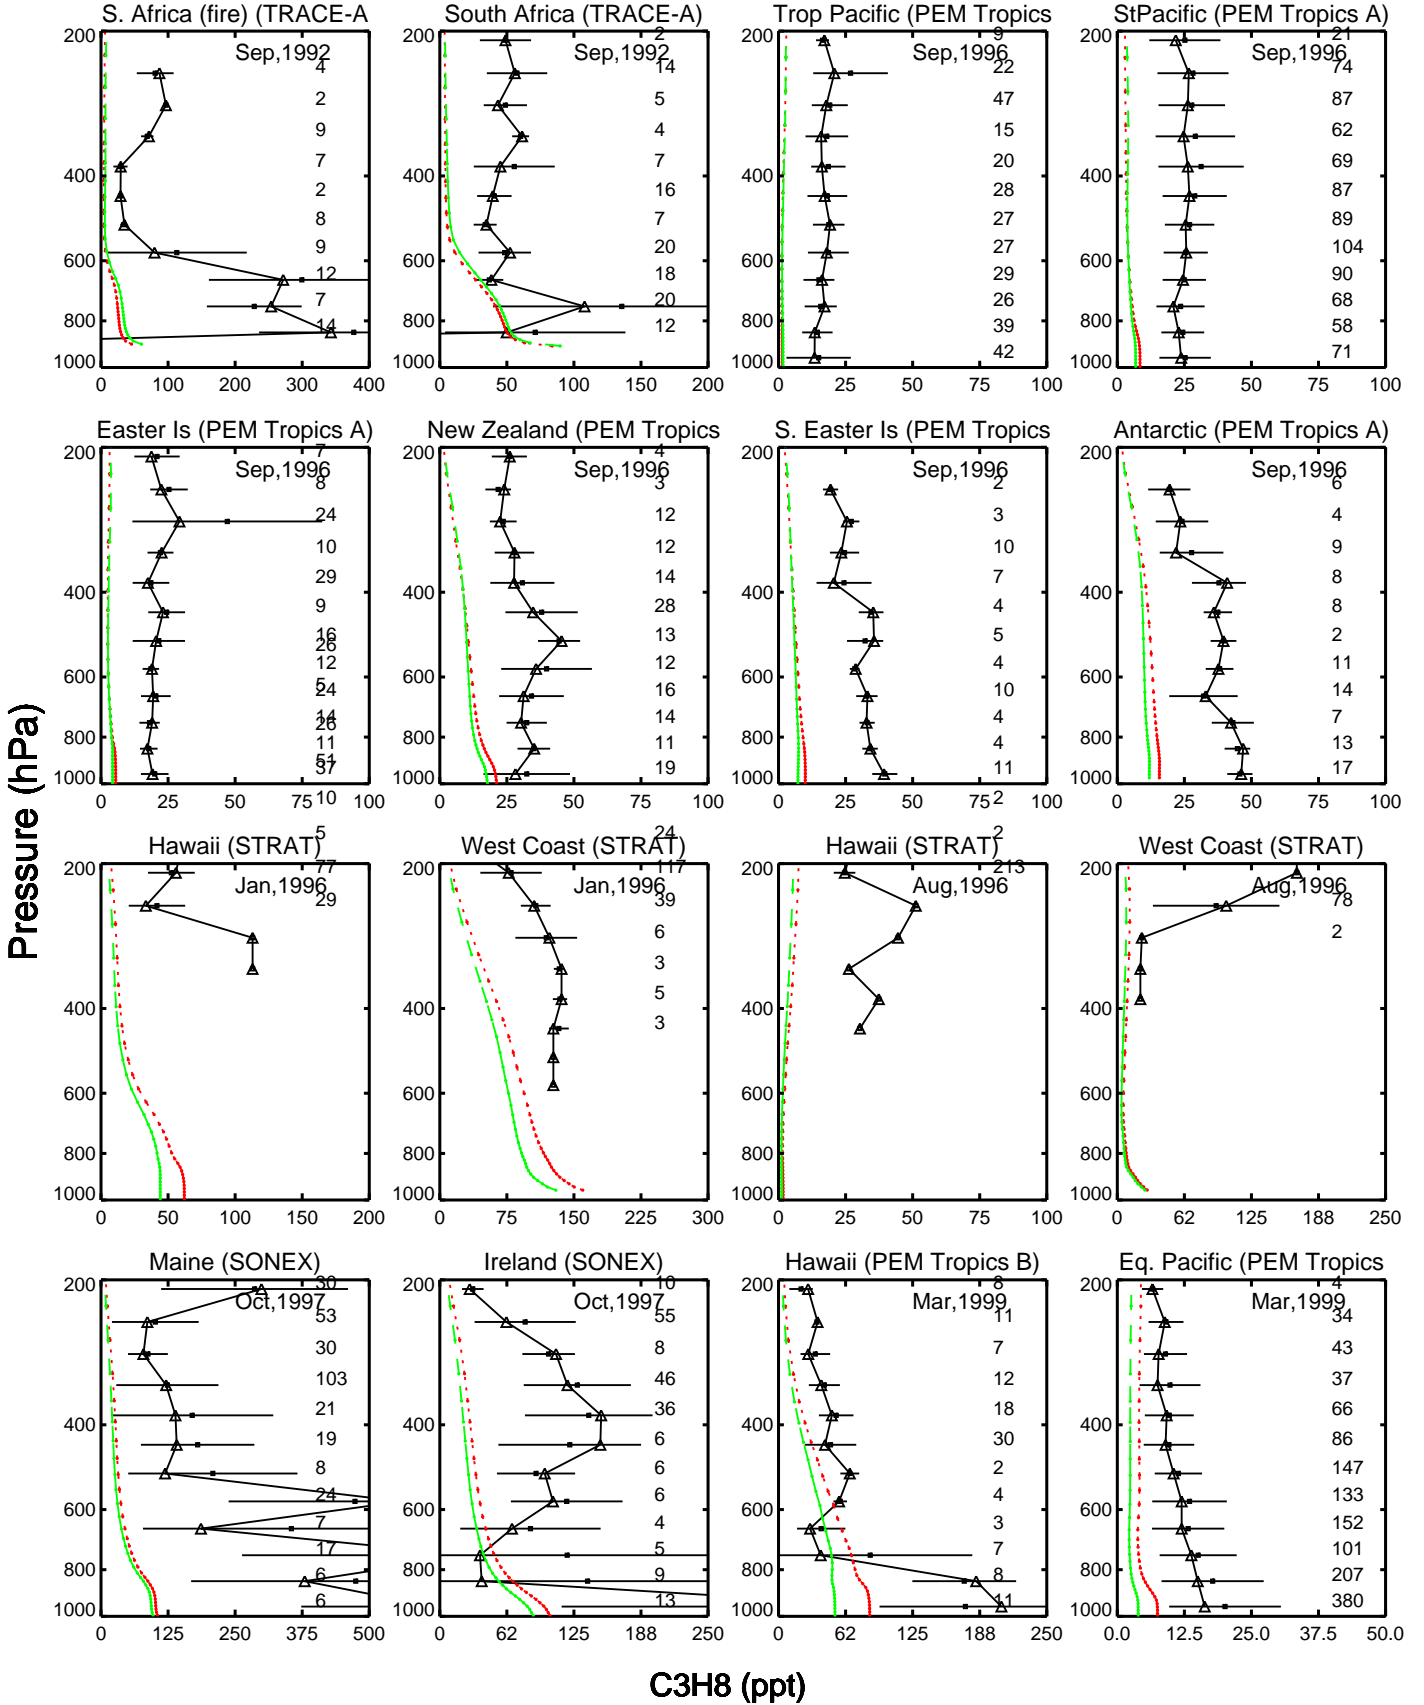

Red: GCC_14.0.0 (2019); Green: GCC_14.2.0 (2019)

C3H8 (ppt)

Red: GCC_14.0.0 (2019); Green: GCC_14.2.0 (2019)

Red: GCC_14.0.0 (2019); Green: GCC_14.2.0 (2019)