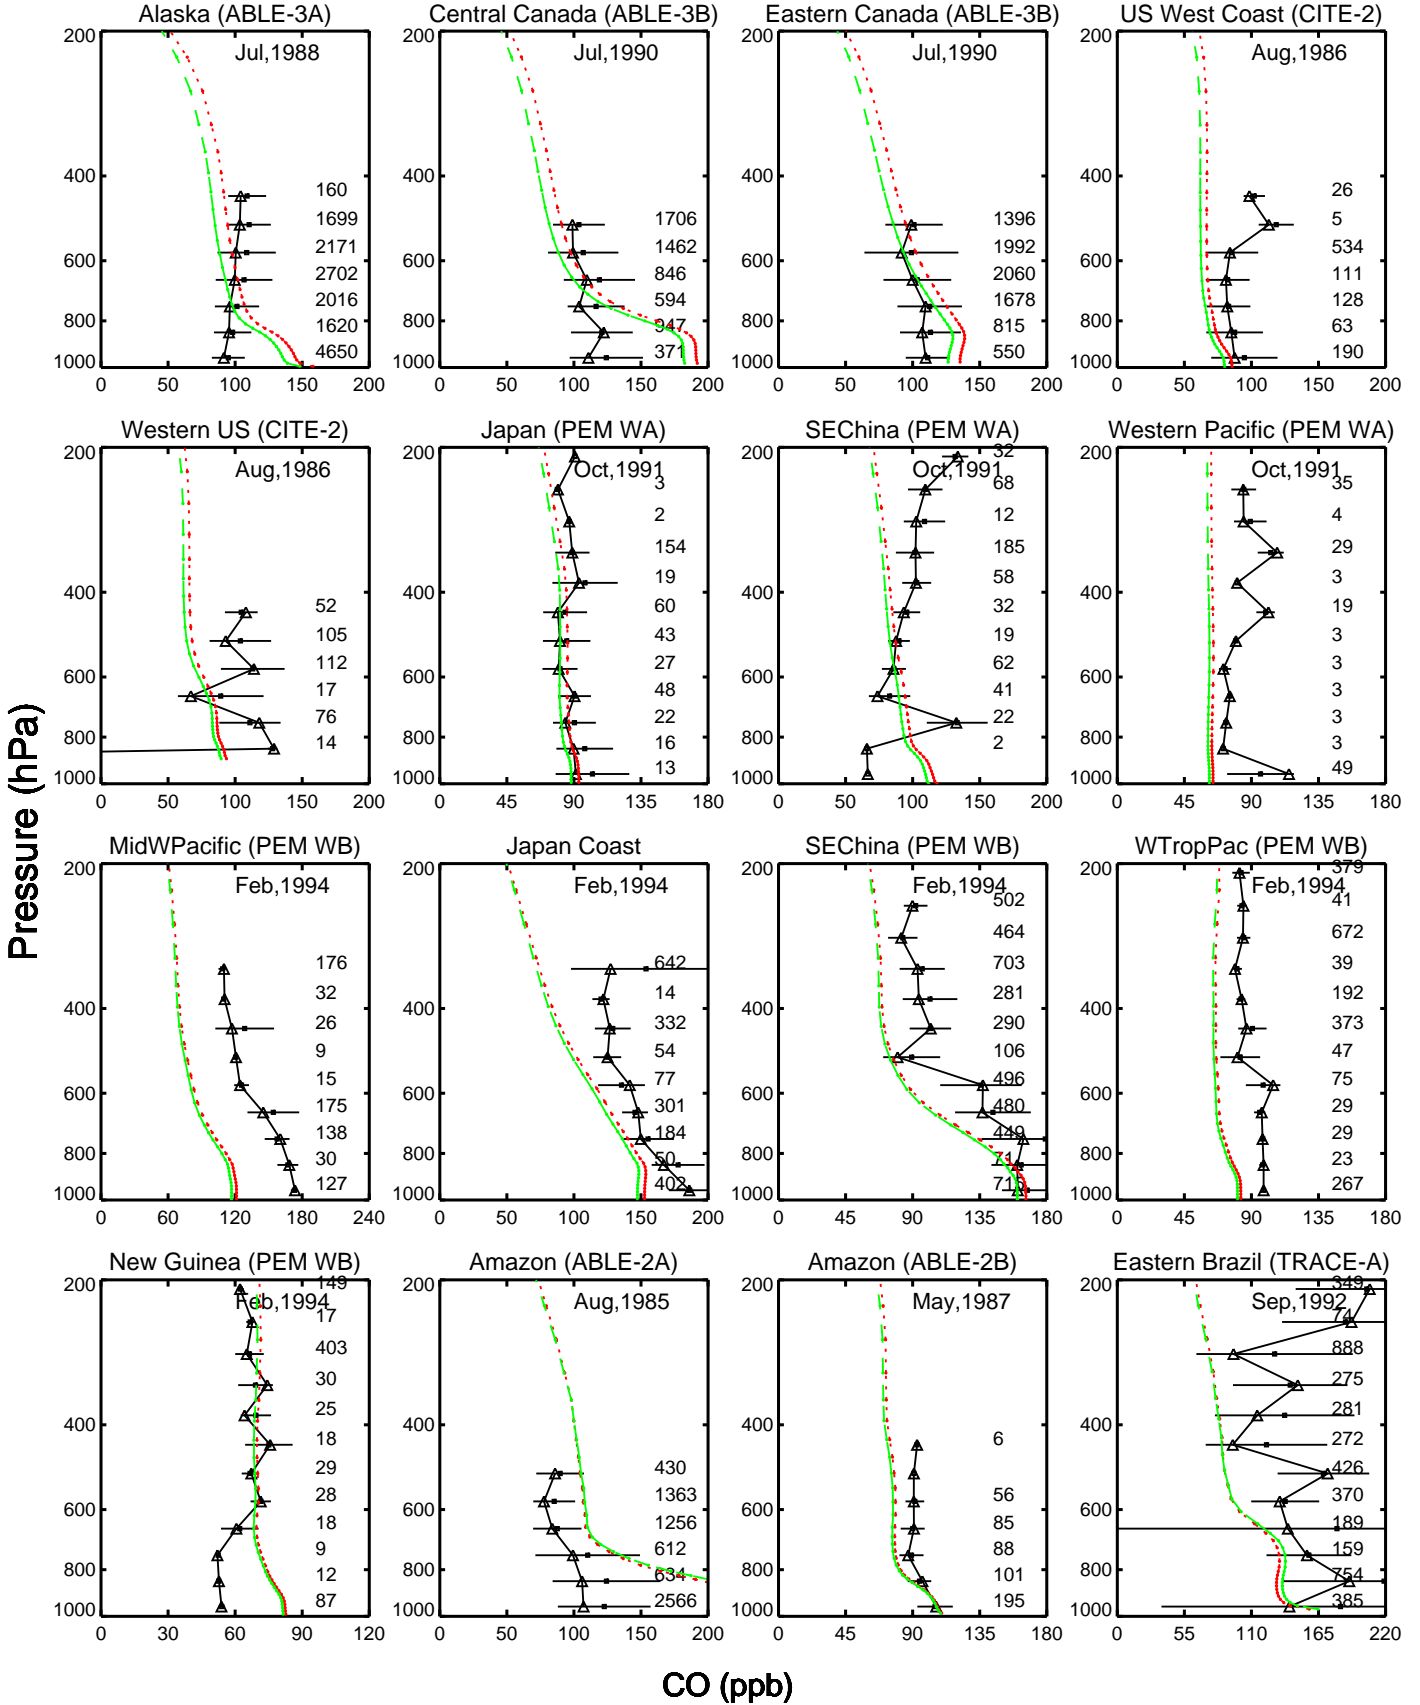

Red: GCC\_14.0.0 (2019); Green: GCC\_14.2.0 (2019)

Red: GCC\_14.0.0 (2019); Green: GCC\_14.2.0 (2019)

Red: GCC\_14.0.0 (2019); Green: GCC\_14.2.0 (2019)