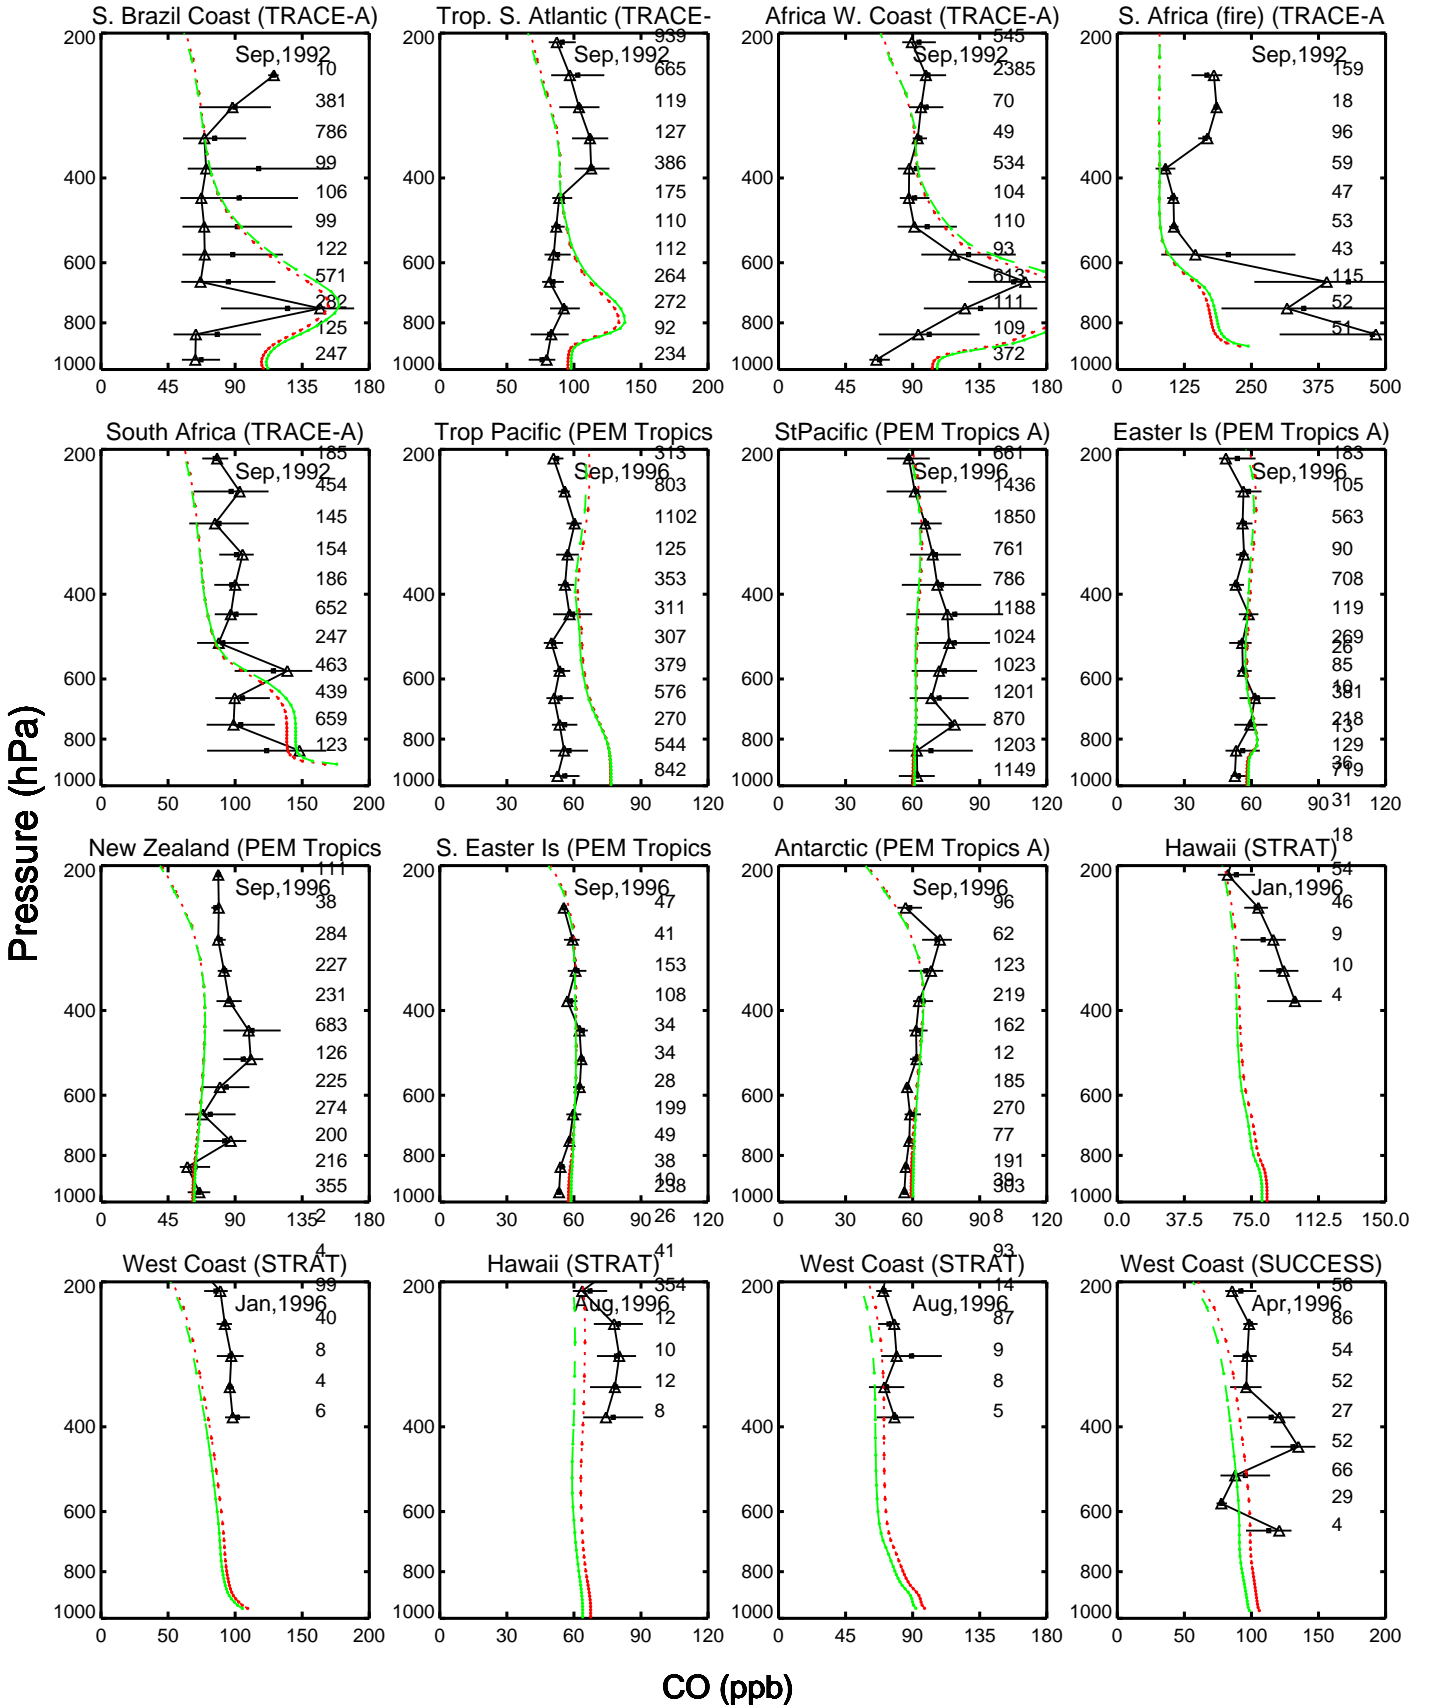

Red: GCC\_14.0.0 (2019); Green: GCC\_14.2.0 (2019)

Red: GCC\_14.0.0 (2019); Green: GCC\_14.2.0 (2019)

Red: GCC\_14.0.0 (2019); Green: GCC\_14.2.0 (2019)