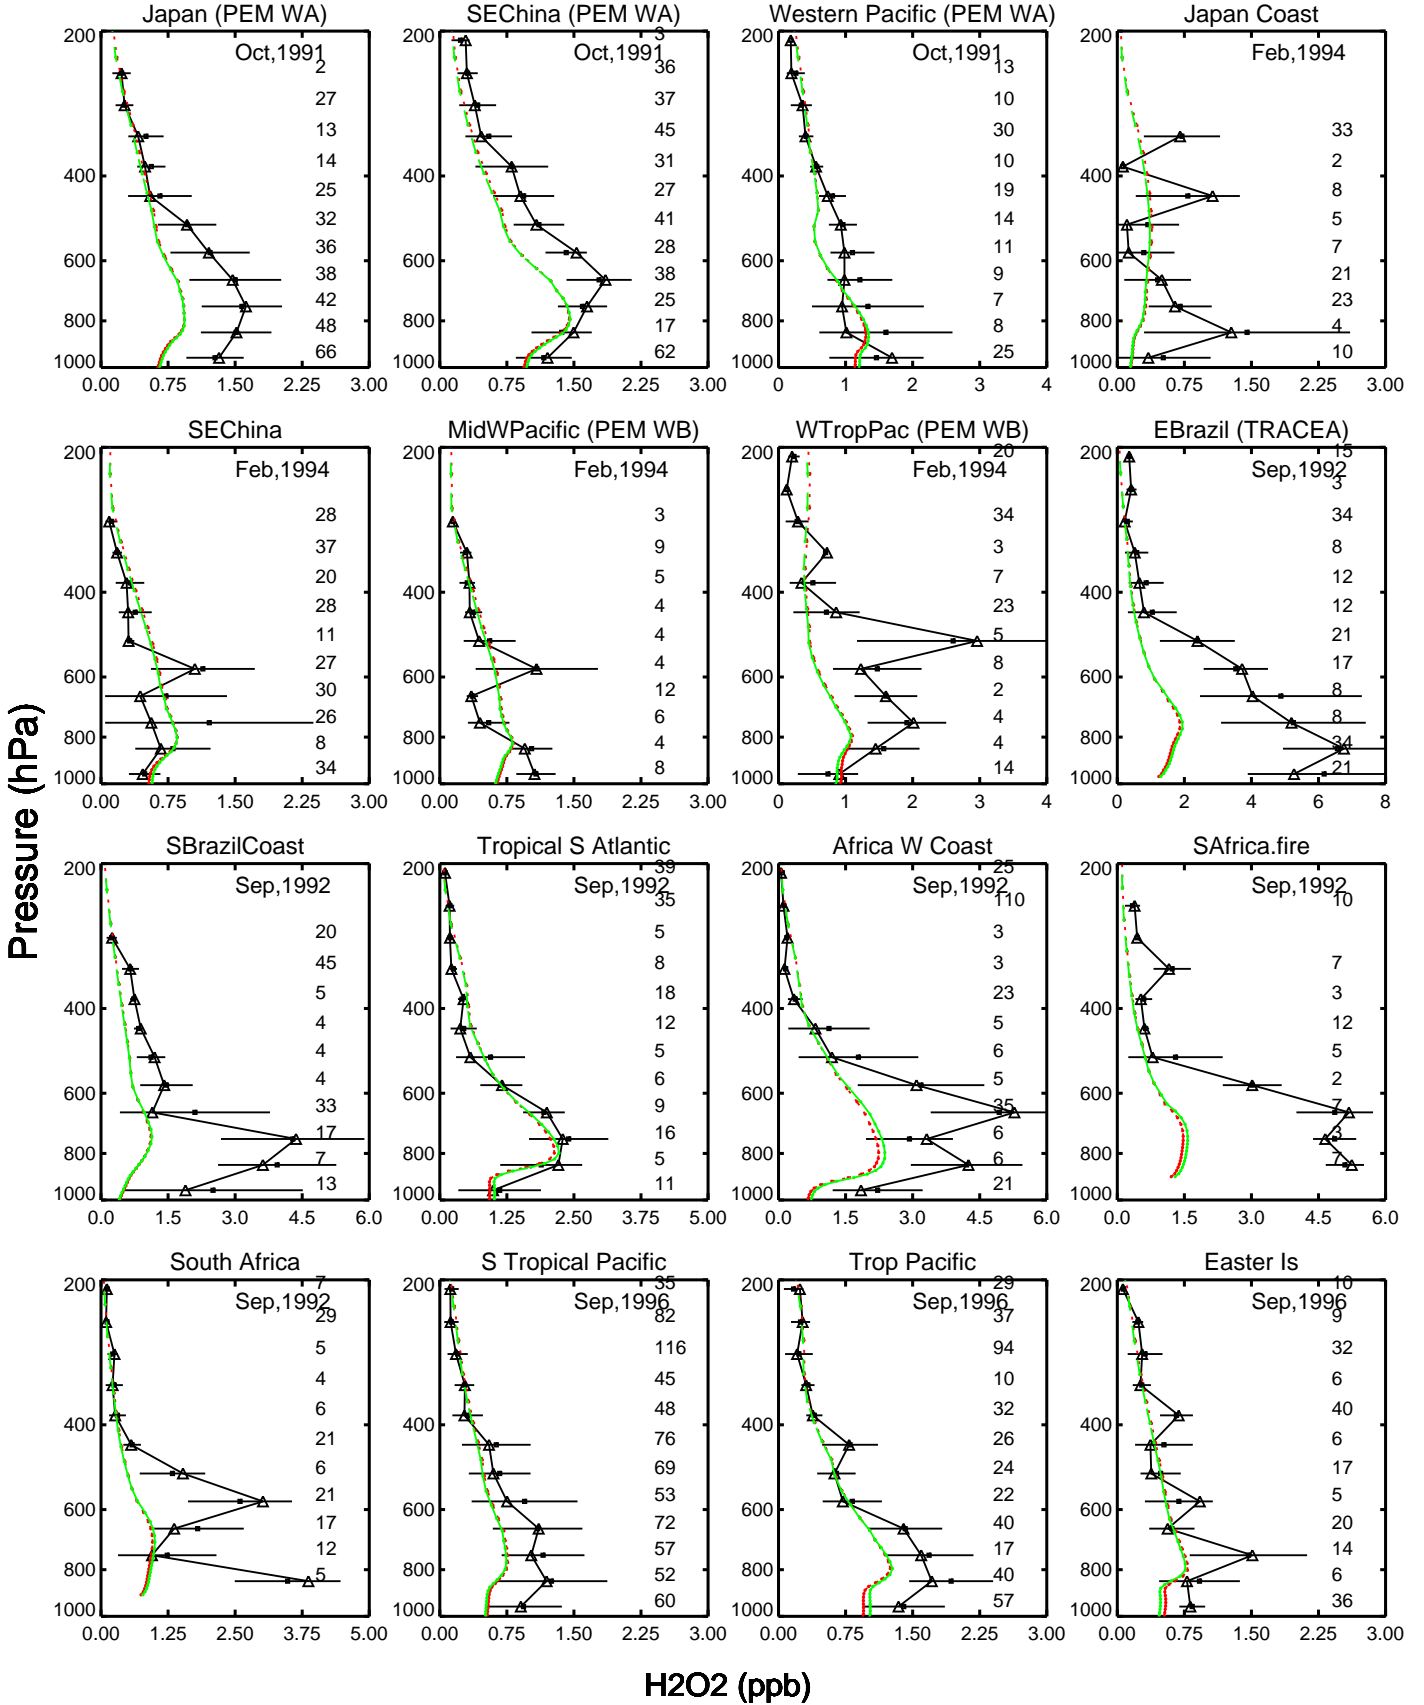

Red: GCC\_14.0.0 (2019); Green: GCC\_14.2.0 (2019)

Red: GCC\_14.0.0 (2019); Green: GCC\_14.2.0 (2019)