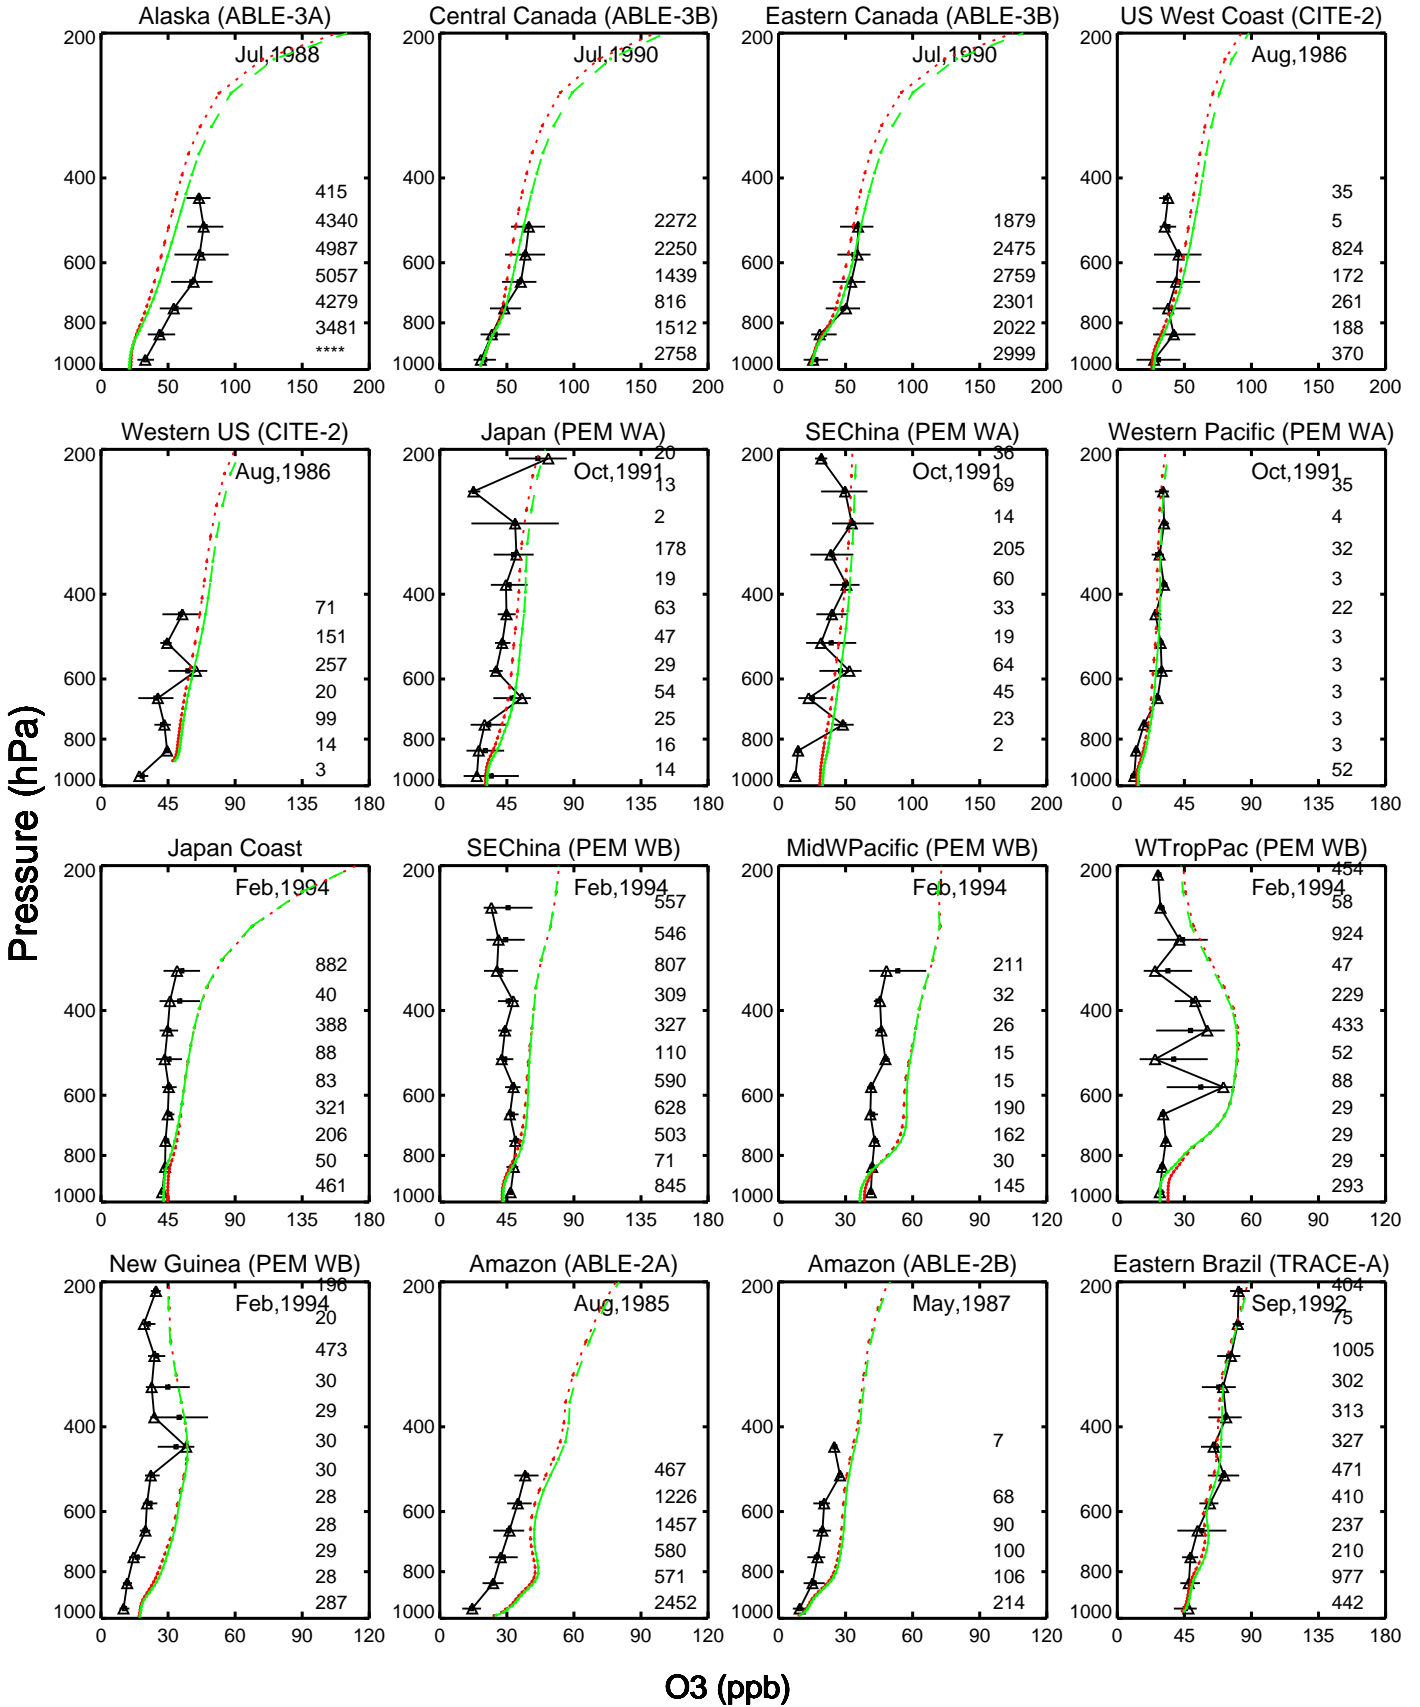

Red: GCC\_14.0.0 (2019); Green: GCC\_14.2.0 (2019)

Red: GCC\_14.0.0 (2019); Green: GCC\_14.2.0 (2019)

Red: GCC\_14.0.0 (2019); Green: GCC\_14.2.0 (2019)