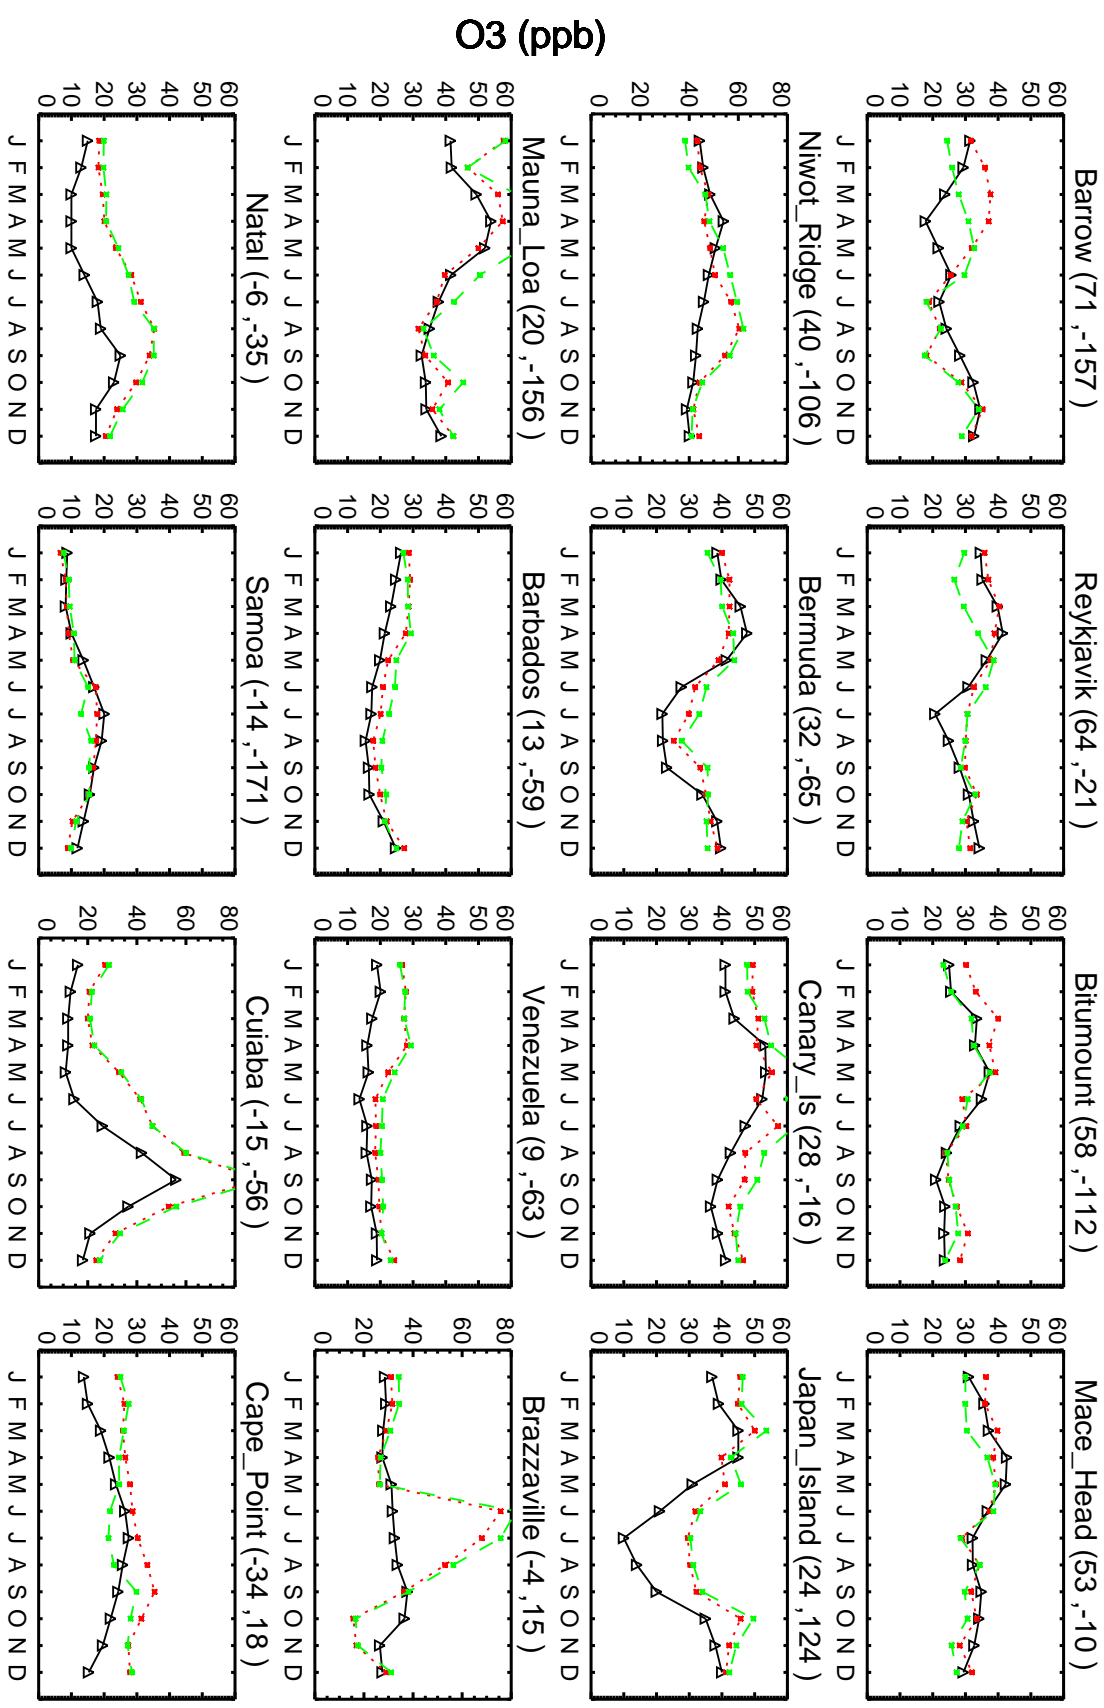

Red: GCC_14.0.0 (2019); Green: GCC_14.2.0 (2019)

Red: GCC_14.0.0 (2019); Green: GCC_14.2.0 (2019)

O₃ (ppb)