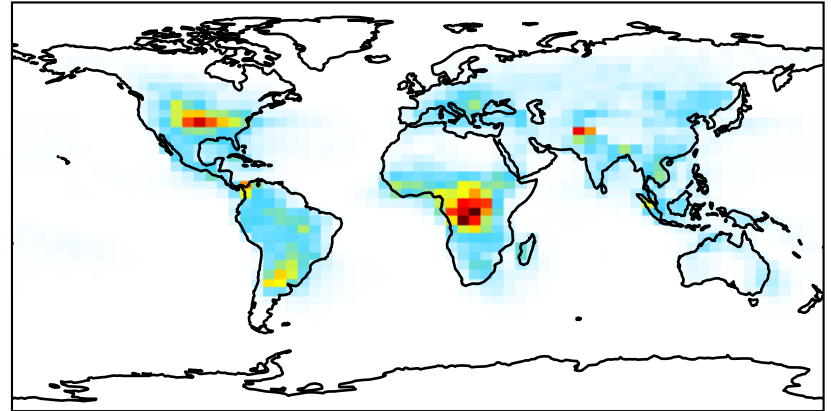

# EmisNO\_Lightning (AnnualMean)

GCC\_14.0.0 (Ref)  
4.0x5.0

GCC\_14.2.0 (Dev)  
4.0x5.0

Difference  
Dev - Ref, Dynamic Range

Difference  
Dev - Ref, Restricted Range [5%,95%]

Ratio  
Dev/Ref, Dynamic Range