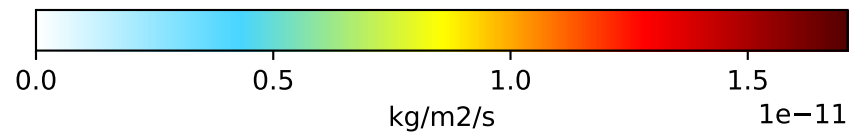

# EmisNO\_Lightning (AnnualMean)

GCC\_14.0.0 (Ref)  
4.0x5.0

GCC\_14.2.0 (Dev)  
4.0x5.0

Difference  
Dev - Ref, Dynamic Range

Difference  
Dev - Ref, Restricted Range [5%,95%]

Ratio  
Dev/Ref, Dynamic Range

Ratio  
Dev/Ref, Fixed Range