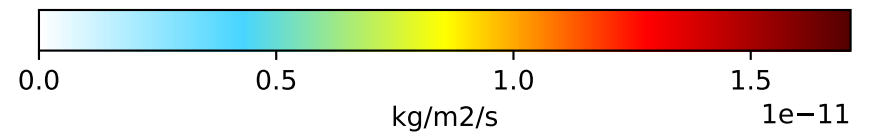

# EmisNO\_Lightning (AnnualMean)

GCC\_14.0.0 (Ref)  
4.0x5.0

GCC\_14.2.0 (Dev)  
4.0x5.0

Difference  
Dev - Ref, Dynamic Range

Difference  
Dev - Ref, Restricted Range [5%,95%]

Ratio  
Dev/Ref, Dynamic Range

Ratio  
Dev/Ref, Fixed Range