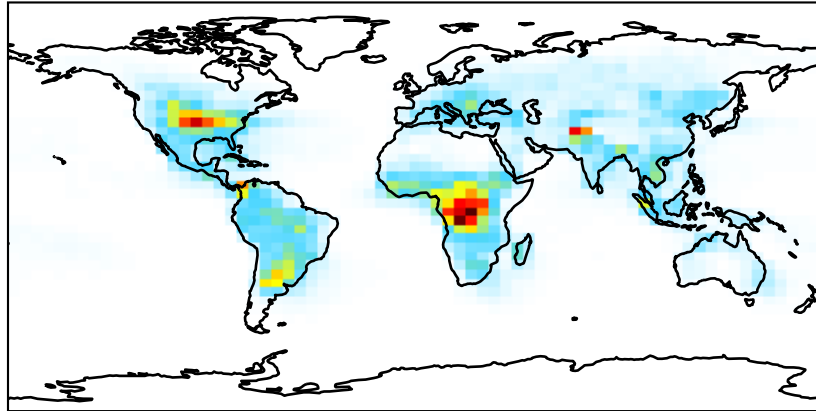

# EmisNO\_Lightning (AnnualMean)

GCC\_14.0.0 (Ref)  
4.0x5.0

GCC\_14.2.0 (Dev)  
4.0x5.0

Difference  
Dev - Ref, Dynamic Range

Difference  
Dev - Ref, Restricted Range [5%,95%]

Ratio  
Dev/Ref, Dynamic Range