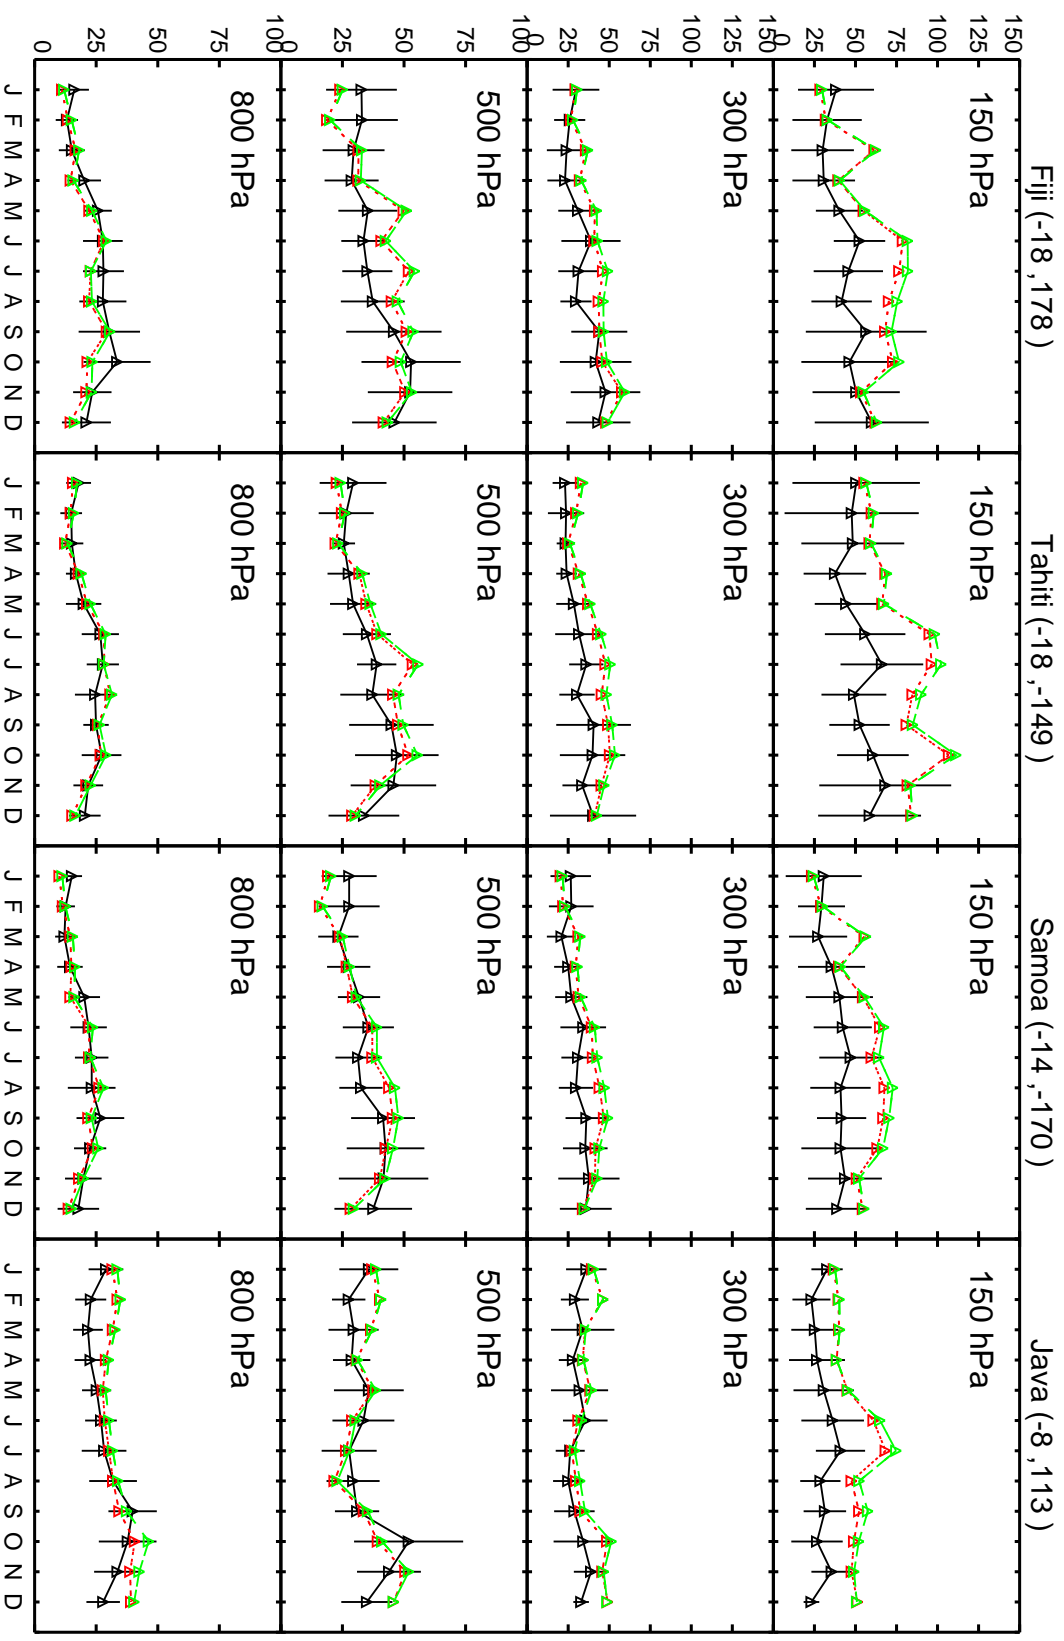

Red: GCC_14.0.0 (2019); Green: GCC_14.2.0 (2019)

Red: GCC_14.0.0 (2019); Green: GCC_14.2.0 (2019)