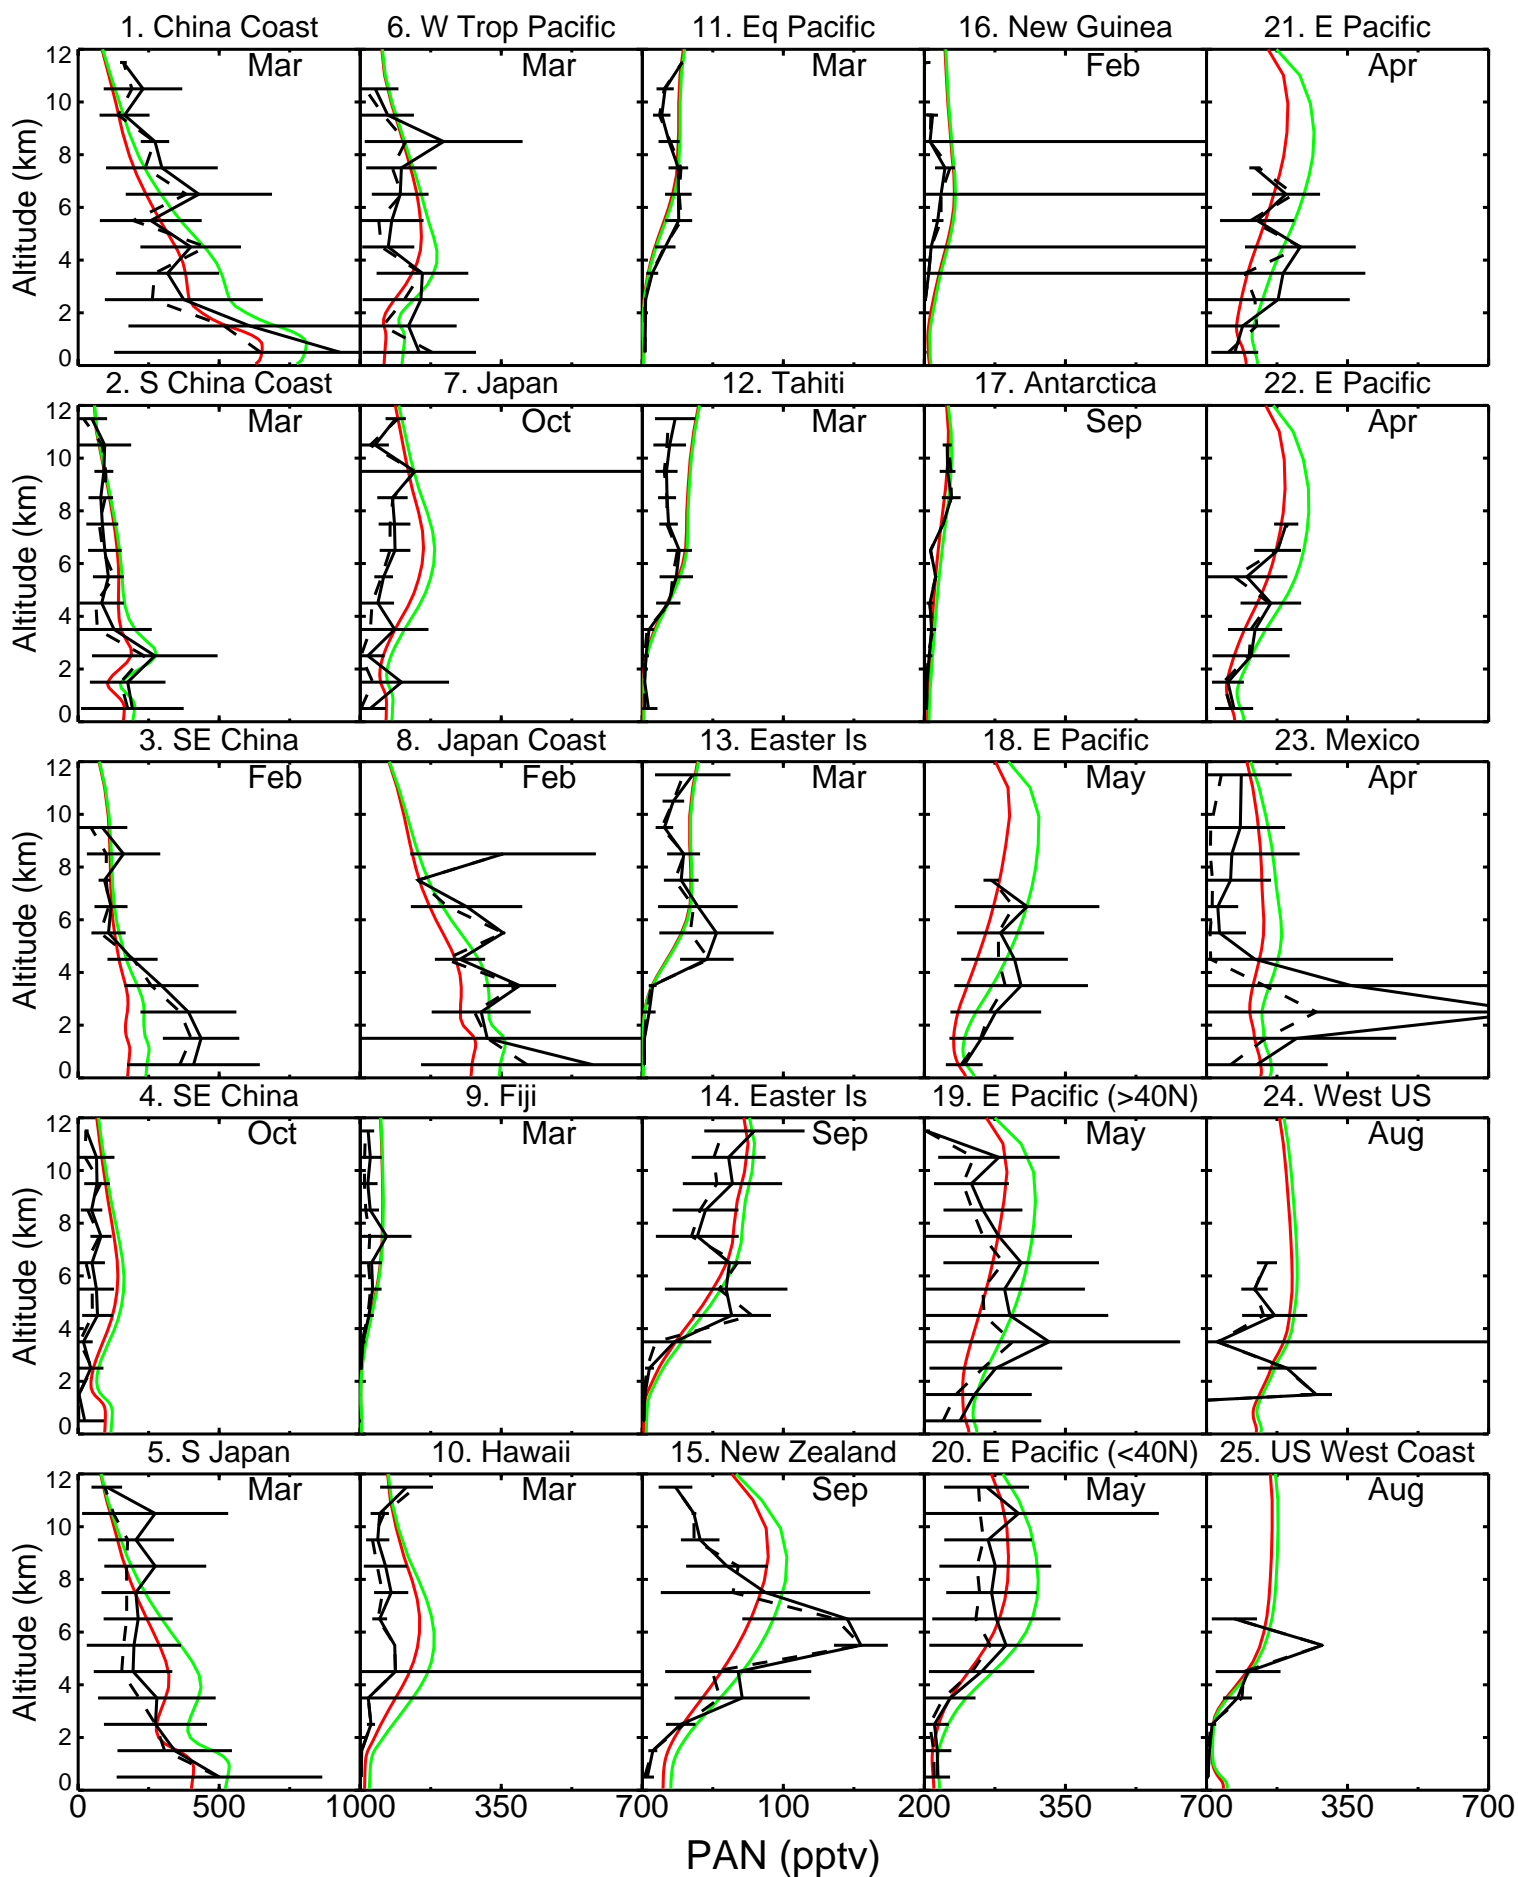

Red: GCC_14.0.0 (2019); Green: GCC_14.2.0 (2019)

Red: GCC_14.0.0 (2019); Green: GCC_14.2.0 (2019)