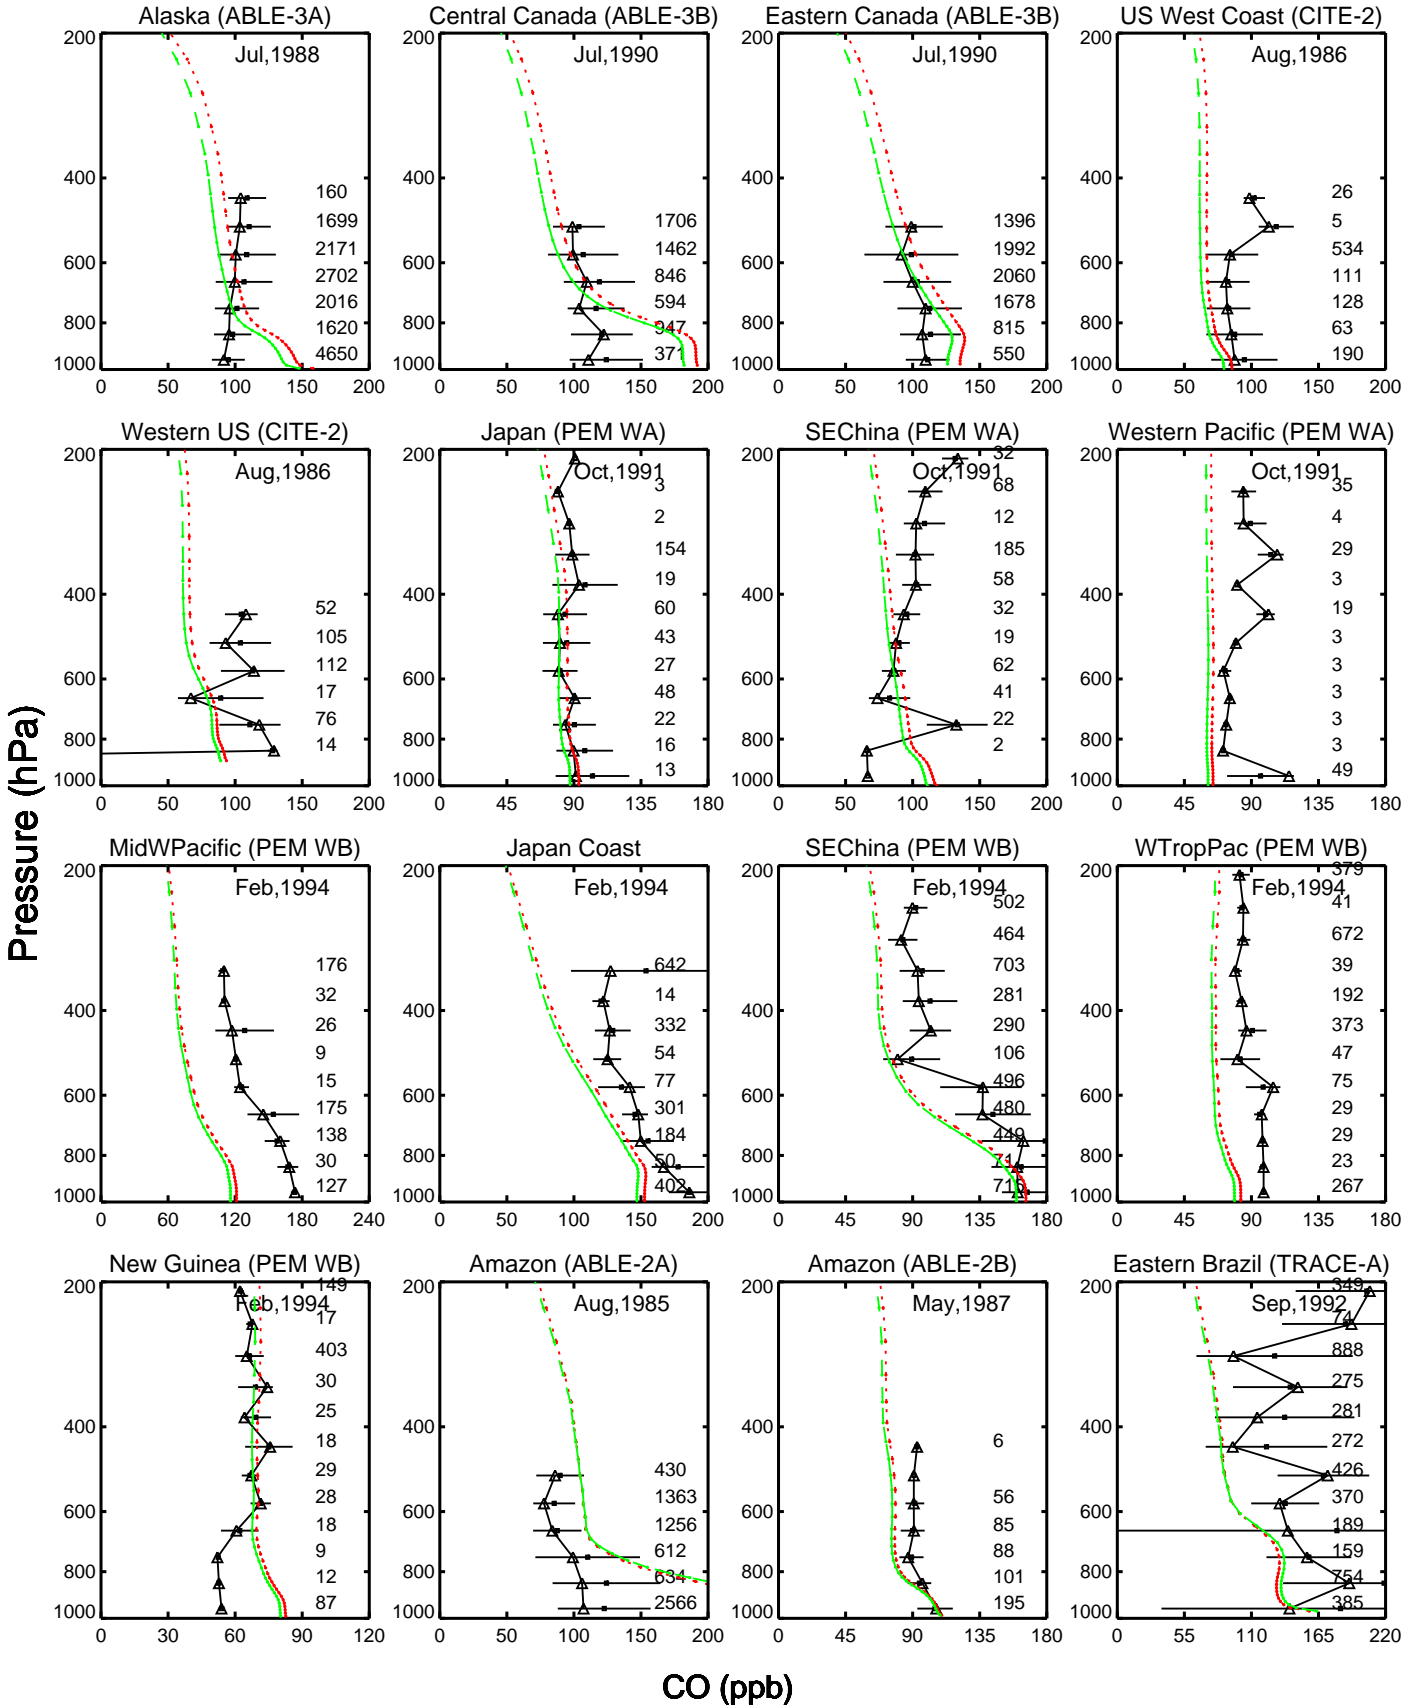

Red: GCC_14.0.0 (2019); Green: GCC_14.2.0 (2019)

Red: GCC_14.0.0 (2019); Green: GCC_14.2.0 (2019)

Red: GCC_14.0.0 (2019); Green: GCC_14.2.0 (2019)