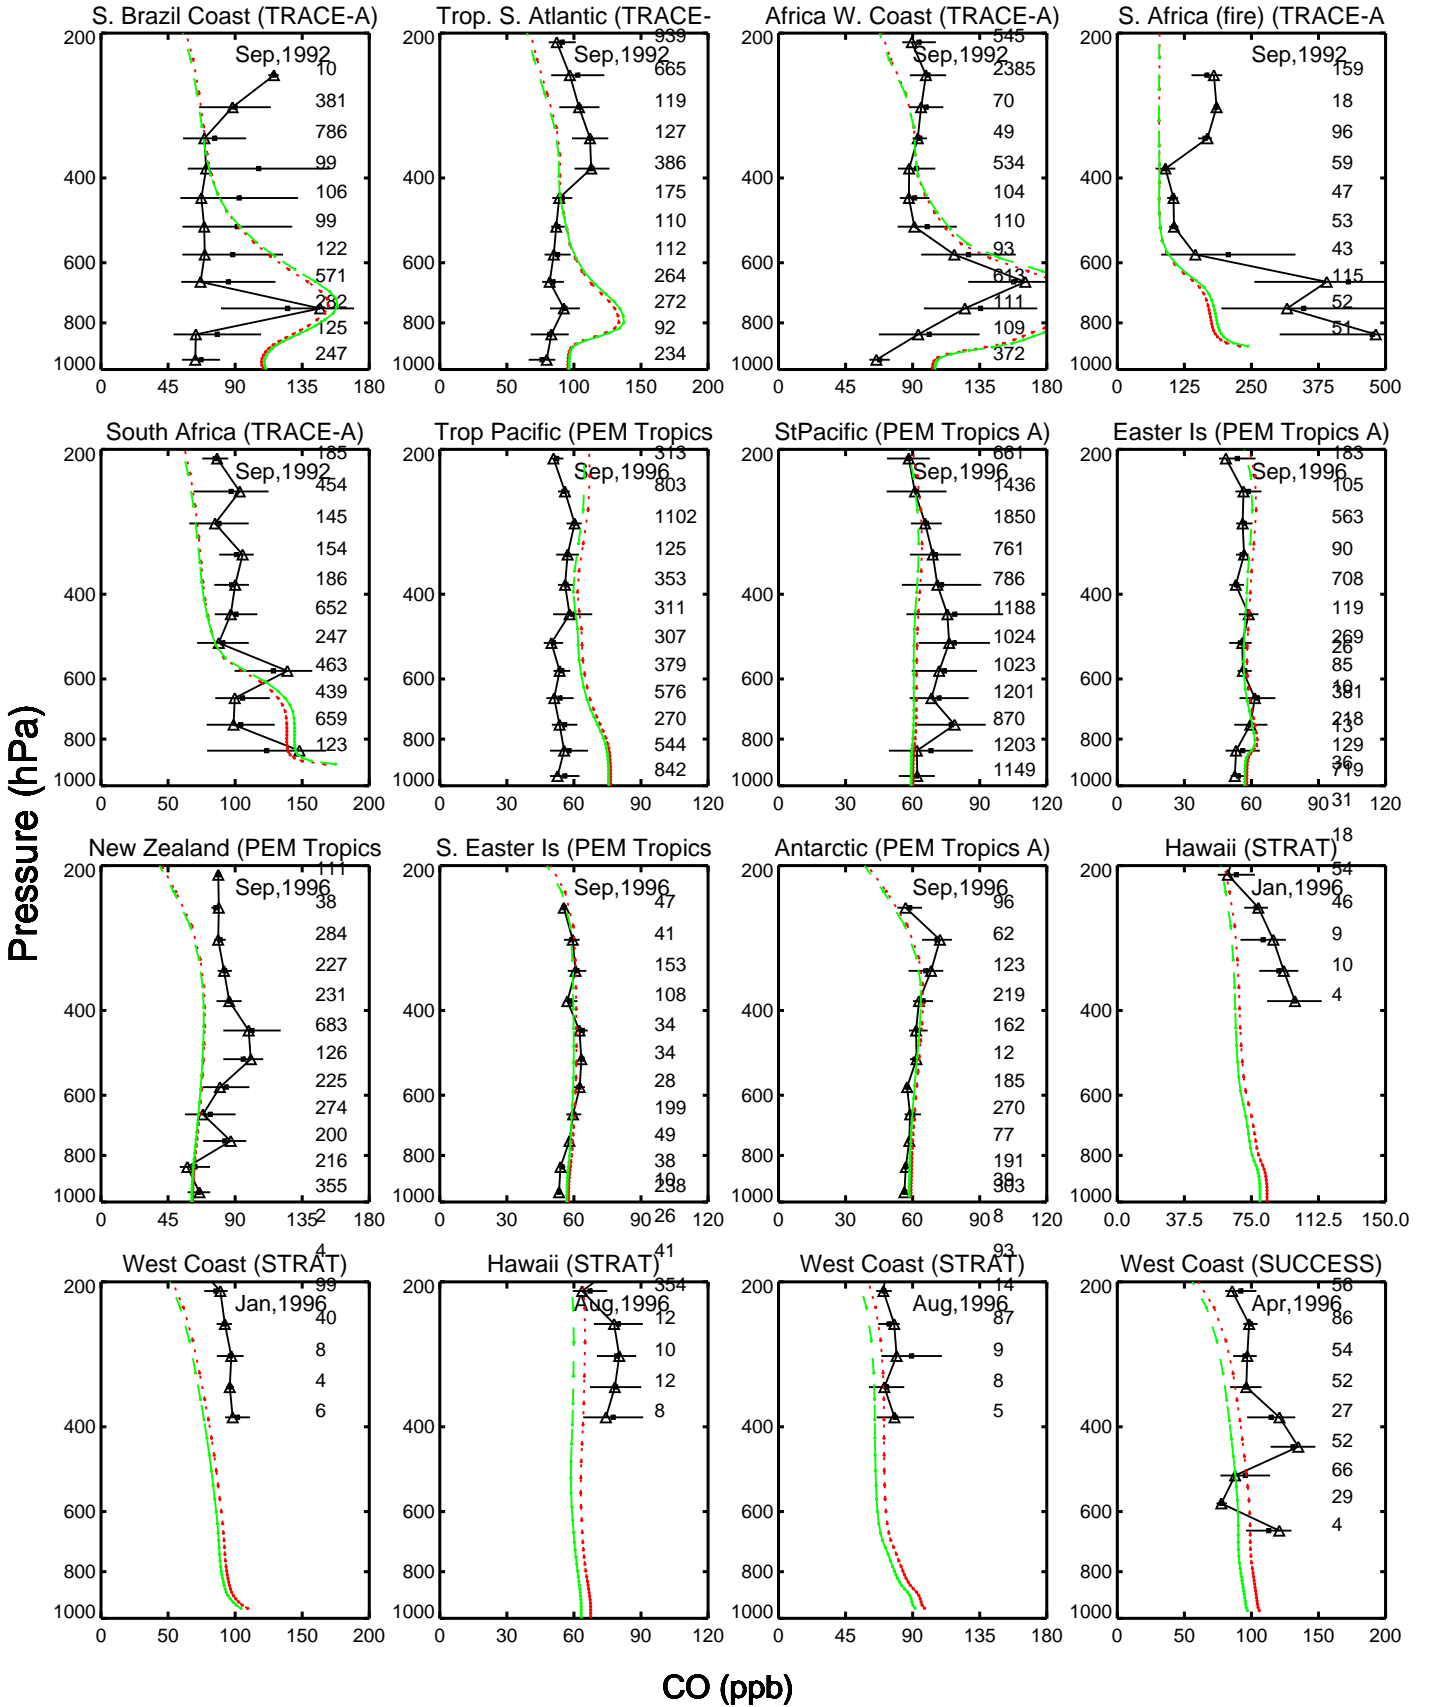

Red: GCC_14.0.0 (2019); Green: GCC_14.2.0 (2019)

Red: GCC_14.0.0 (2019); Green: GCC_14.2.0 (2019)

Red: GCC_14.0.0 (2019); Green: GCC_14.2.0 (2019)