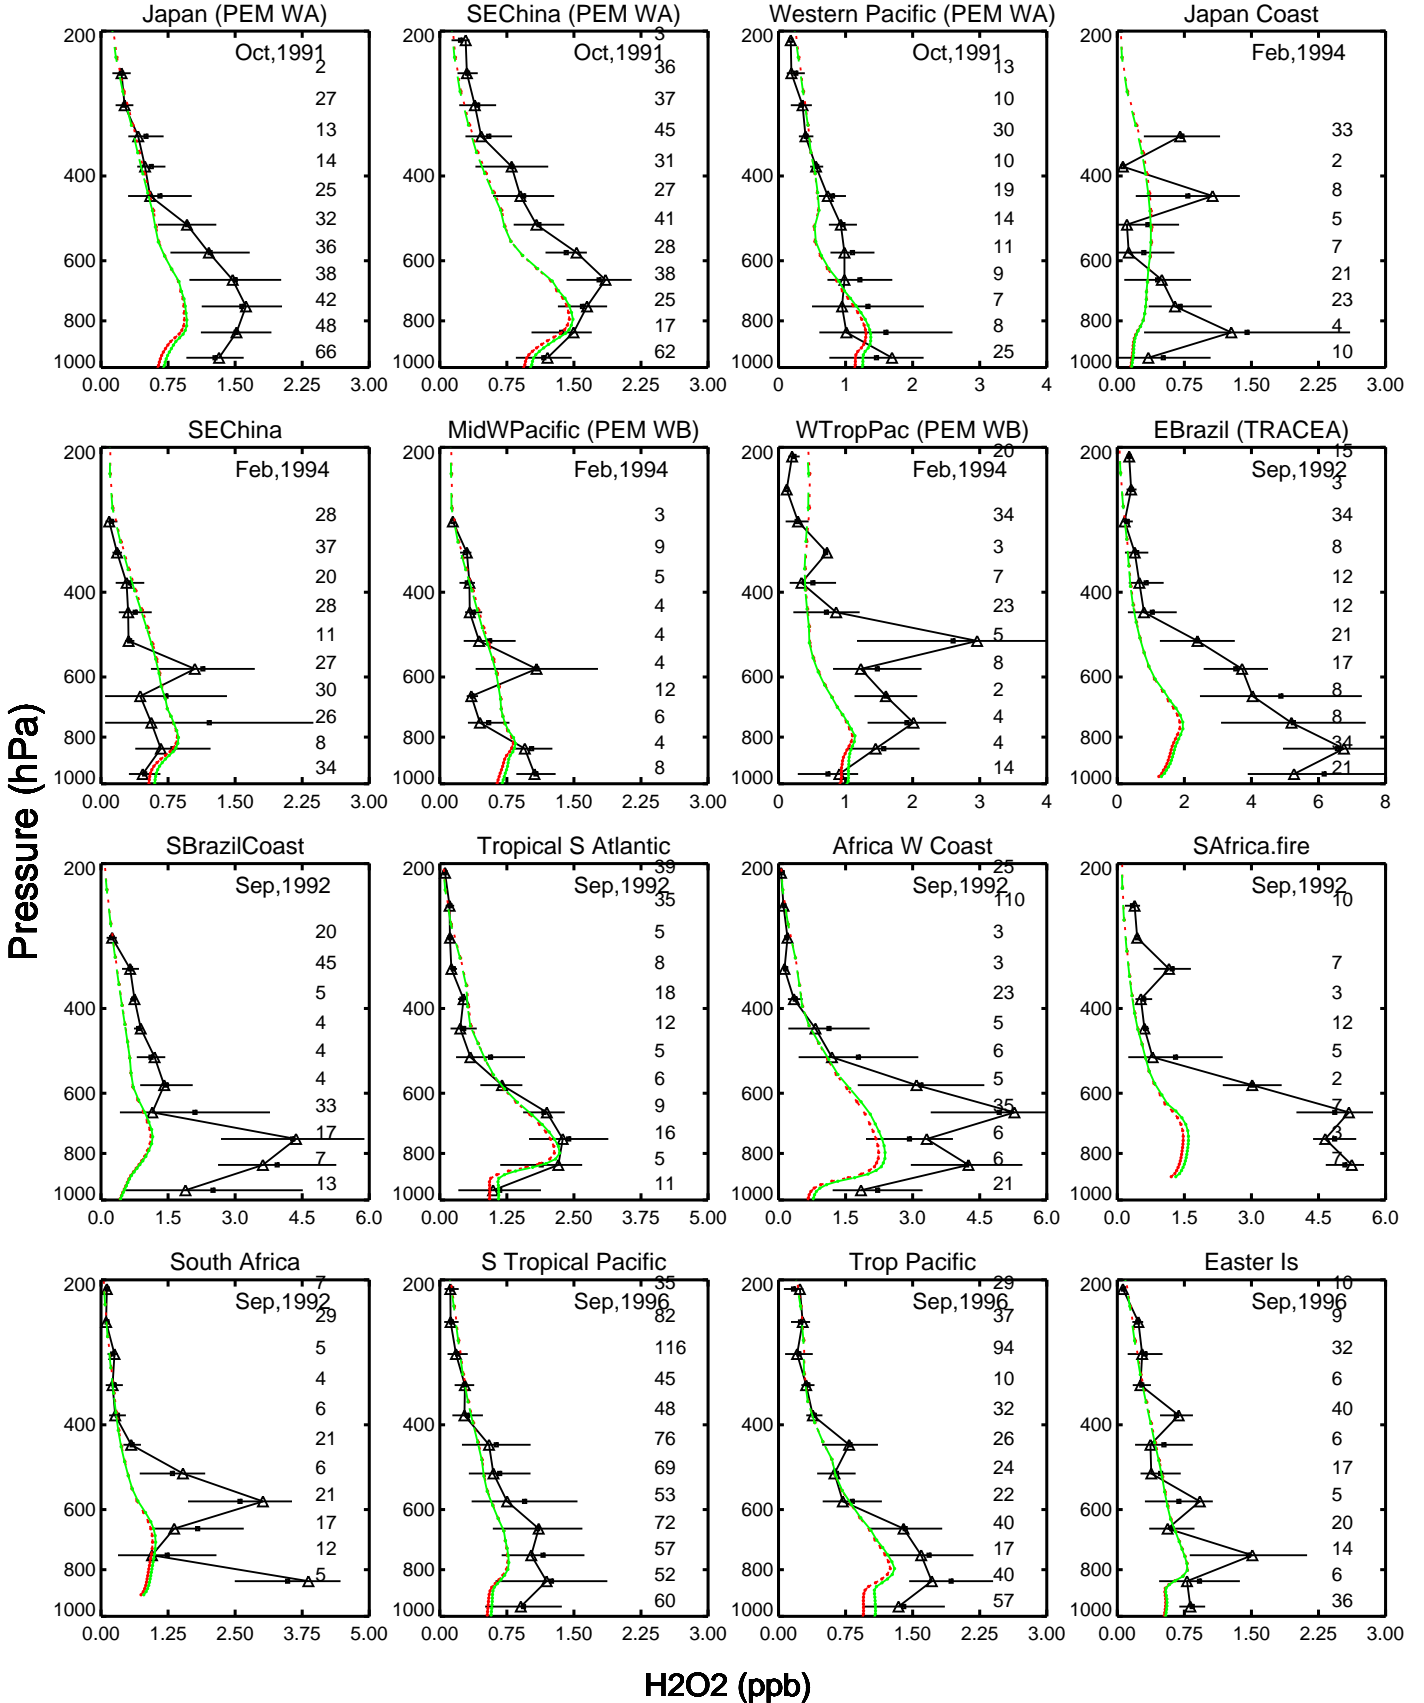

Red: GCC\_14.0.0 (2019); Green: GCC\_14.2.0 (2019)

Red: GCC\_14.0.0 (2019); Green: GCC\_14.2.0 (2019)