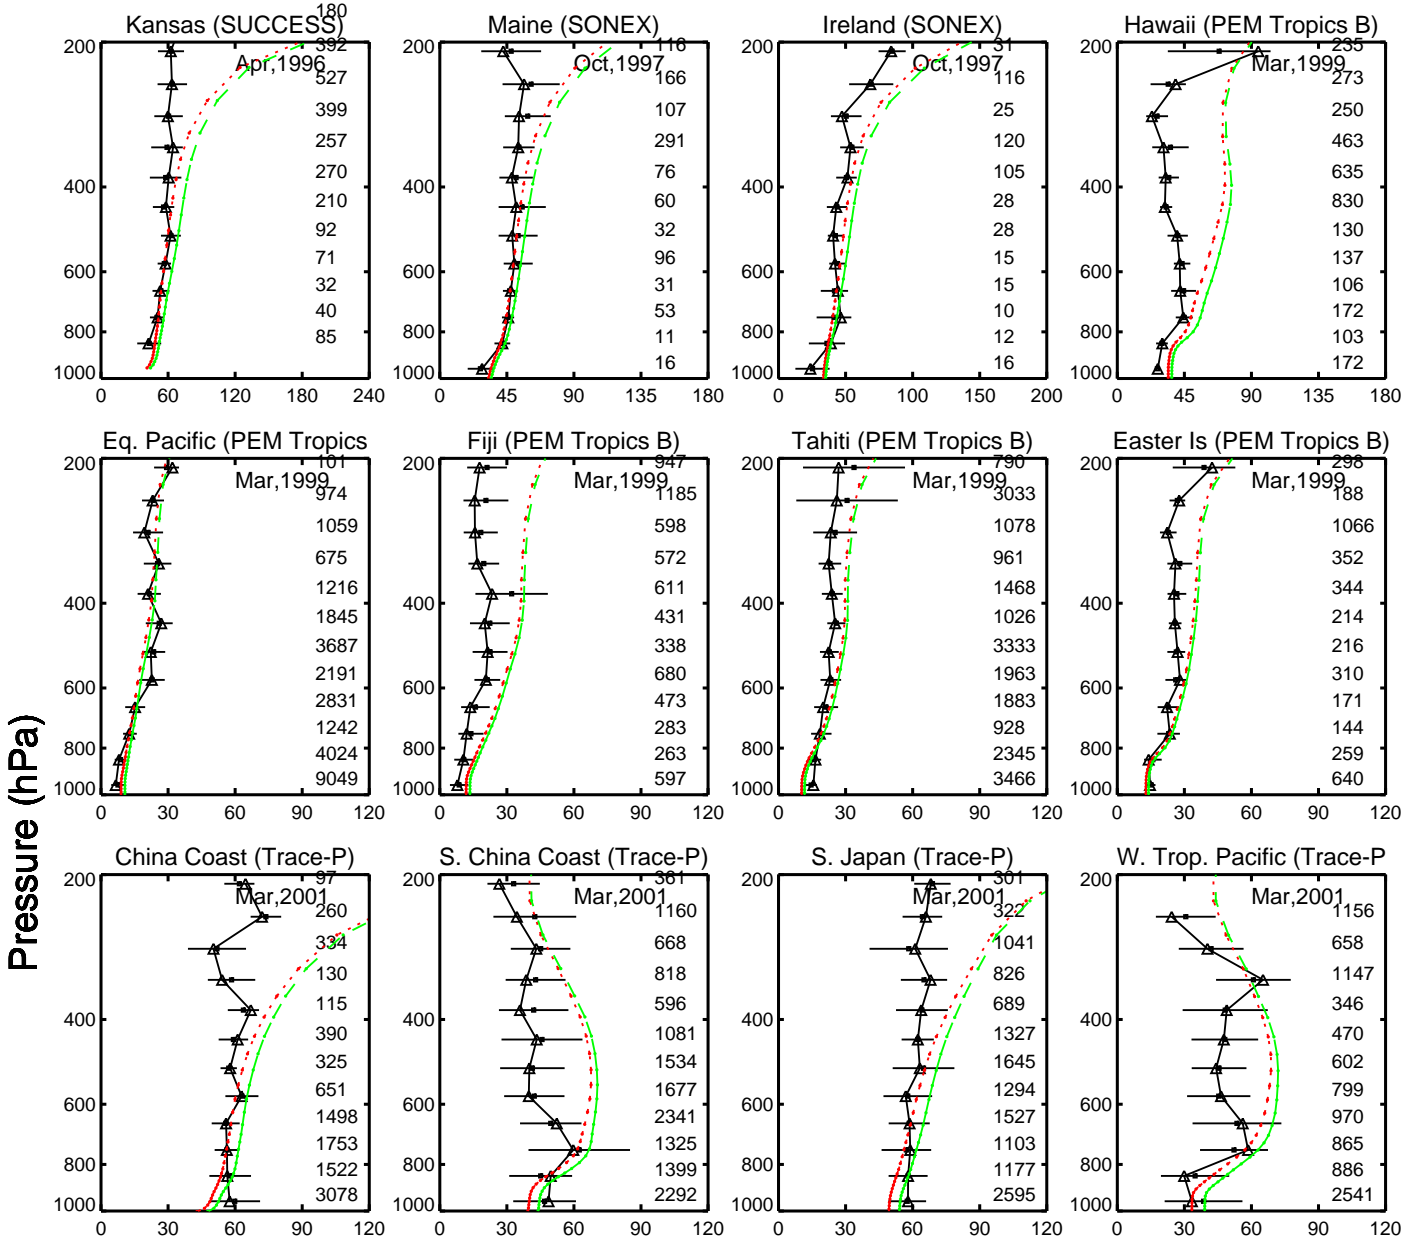

Red: GCC\_14.0.0 (2019); Green: GCC\_14.2.0 (2019)

Red: GCC\_14.0.0 (2019); Green: GCC\_14.2.0 (2019)

Red: GCC\_14.0.0 (2019); Green: GCC\_14.2.0 (2019)

O3 (ppb)