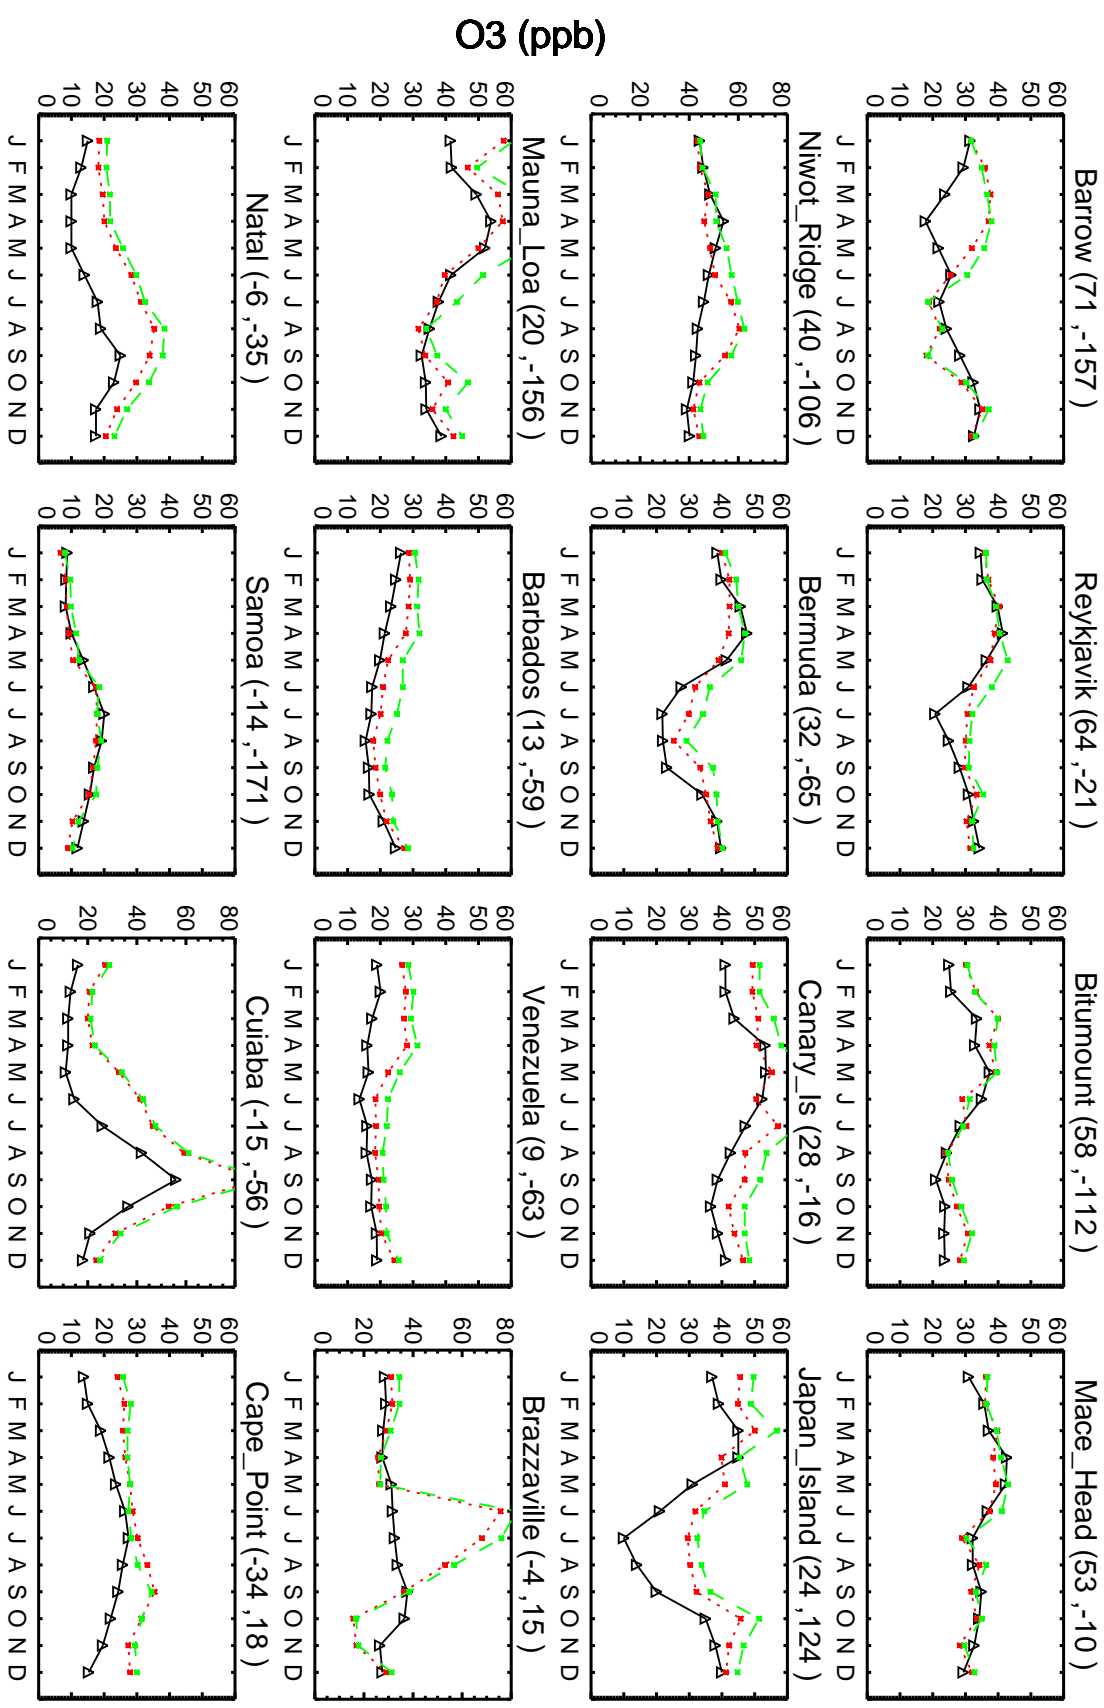

Red: GCC_14.0.0 (2019); Green: GCC_14.2.0 (2019)

O3 (ppb)

Red: GCC_14.0.0 (2019); Green: GCC_14.2.0 (2019)

O3 (ppb)