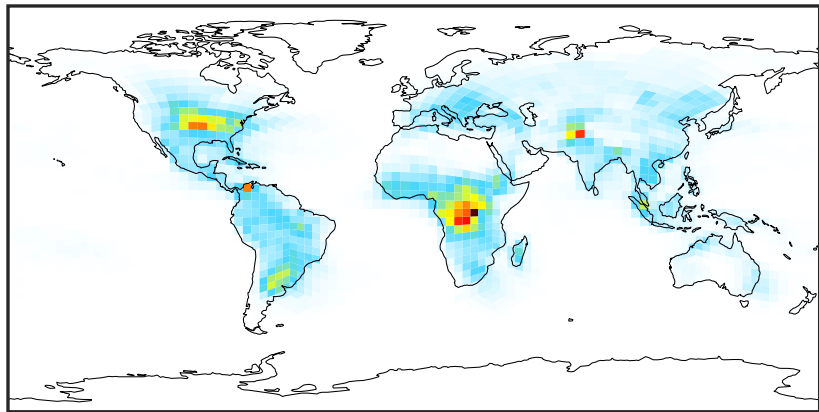

EmisNO_Lightning (AnnualMean)

GCHP_14.0.0 (Ref)
c24

GCHP_14.2.0 (Dev)
c24

Difference (1x1.25)
Dev - Ref, Dynamic Range

Difference (1x1.25)
Dev - Ref, Restricted Range [5%,95%]

Ratio (1x1.25)
Dev/Ref, Dynamic Range

Ratio (1x1.25)
Dev/Ref, Fixed Range