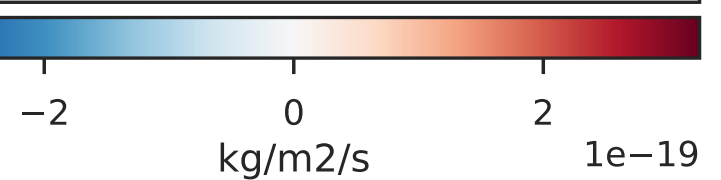

EmisNO_Lightning (AnnualMean)

GCHP_14.0.0 (Ref)
c24

GCHP_14.2.0 (Dev)
c24

Difference (1x1.25)
Dev - Ref, Dynamic Range

Difference (1x1.25)
Dev - Ref, Restricted Range [5%,95%]

Ratio (1x1.25)
Dev/Ref, Dynamic Range

Ratio (1x1.25)
Dev/Ref, Fixed Range