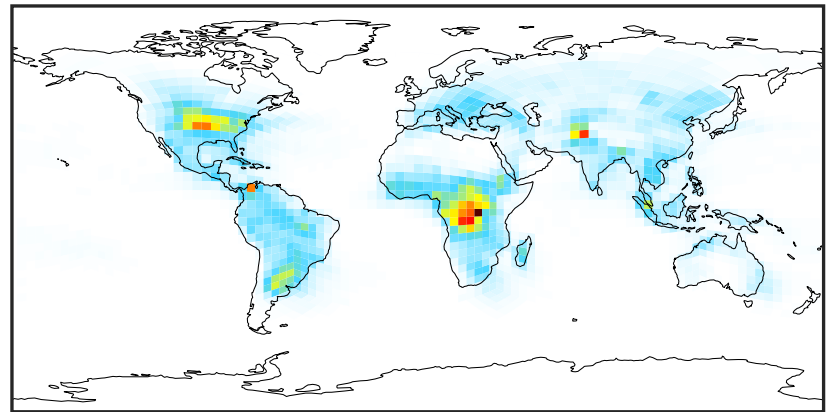

EmisNO_Lightning (AnnualMean)

GCHP_14.0.0 (Ref)
c24

GCHP_14.2.0 (Dev)
c24

Difference (1x1.25)
Dev - Ref, Dynamic Range

Difference (1x1.25)
Dev - Ref, Restricted Range [5%,95%]

Ratio (1x1.25)
Dev/Ref, Dynamic Range

Ratio (1x1.25)
Dev/Ref, Fixed Range