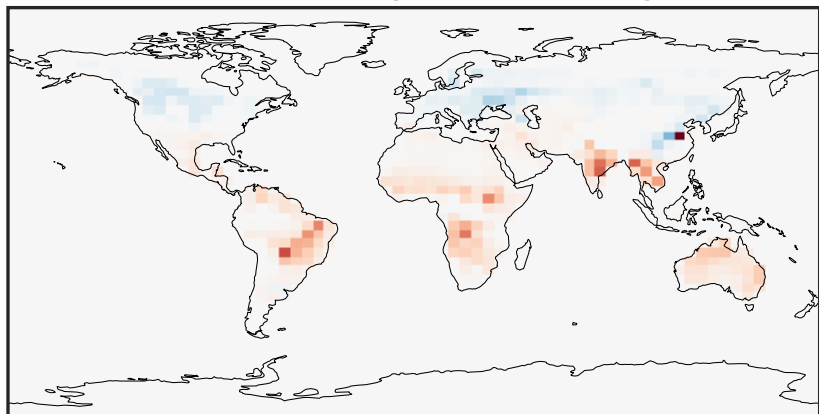

EmisNO_Soil (AnnualMean)

14.2.0-rc.2 (Ref)
4.0x5.0

14.3.0-rc.0 (Dev)
4.0x5.0

Difference
Dev - Ref, Dynamic Range

Difference
Dev - Ref, Restricted Range [5%,95%]

Ratio
Dev/Ref, Dynamic Range

Ratio
Dev/Ref, Fixed Range