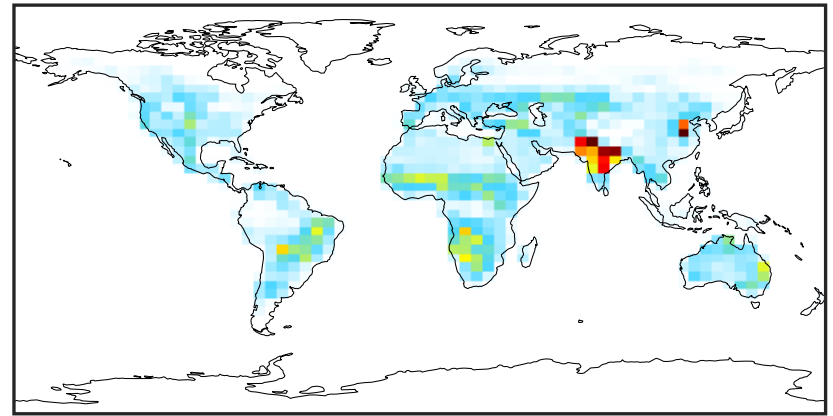

EmisNO_Soil (AnnualMean)

14.2.0-rc.2 (Ref)
4.0x5.0

14.3.0-rc.0 (Dev)
4.0x5.0

Difference
Dev - Ref, Dynamic Range

Difference
Dev - Ref, Restricted Range [5%,95%]

Ratio
Dev/Ref, Dynamic Range

Ratio
Dev/Ref, Fixed Range