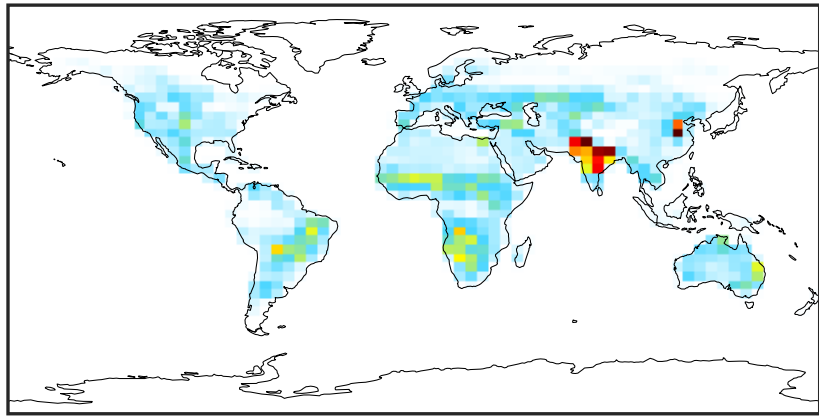

EmisNO_Soil (AnnualMean)

14.2.0-rc.2 (Ref)
4.0x5.0

14.3.0-rc.0 (Dev)
4.0x5.0

Difference
Dev - Ref, Dynamic Range

Difference
Dev - Ref, Restricted Range [5%,95%]

Ratio
Dev/Ref, Dynamic Range

Ratio
Dev/Ref, Fixed Range