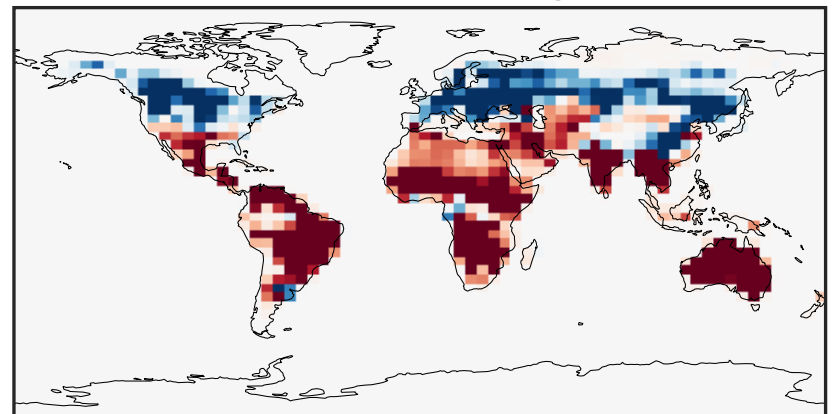

EmisNO_Soil (AnnualMean)

14.2.0-rc.2 (Ref)
4.0x5.0

14.3.0-rc.0 (Dev)
4.0x5.0

Difference
Dev - Ref, Dynamic Range

Difference
Dev - Ref, Restricted Range [5%,95%]

Ratio
Dev/Ref, Dynamic Range

Ratio
Dev/Ref, Fixed Range