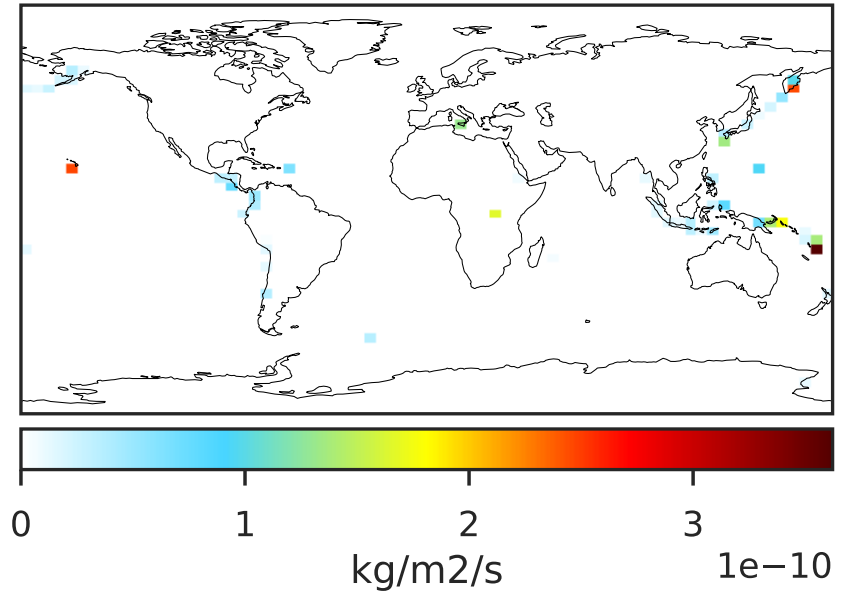

EmisSO2_VolcDegas (AnnualMean)

14.2.0-rc.2 (Ref)
4.0x5.0

14.3.0-rc.0 (Dev)
4.0x5.0

Difference
Dev - Ref, Dynamic Range

Difference
Dev - Ref, Restricted Range [5%,95%]

Ratio
Dev/Ref, Dynamic Range

Ratio
Dev/Ref, Fixed Range