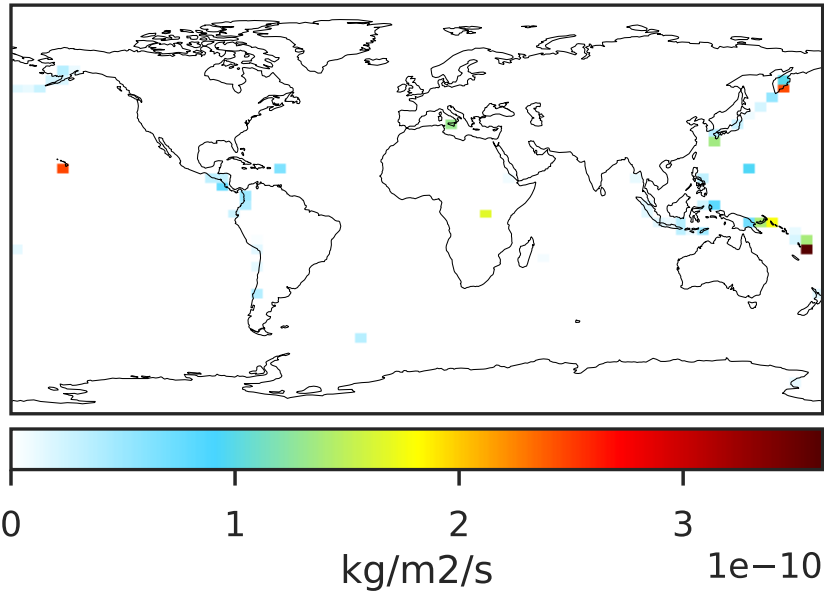

EmisSO2_VolcDegas (AnnualMean)

14.2.0-rc.2 (Ref)
4.0x5.0

14.3.0-rc.0 (Dev)
4.0x5.0

Difference
Dev - Ref, Dynamic Range

Difference
Dev - Ref, Restricted Range [5%,95%]

Ratio
Dev/Ref, Dynamic Range

Ratio
Dev/Ref, Fixed Range