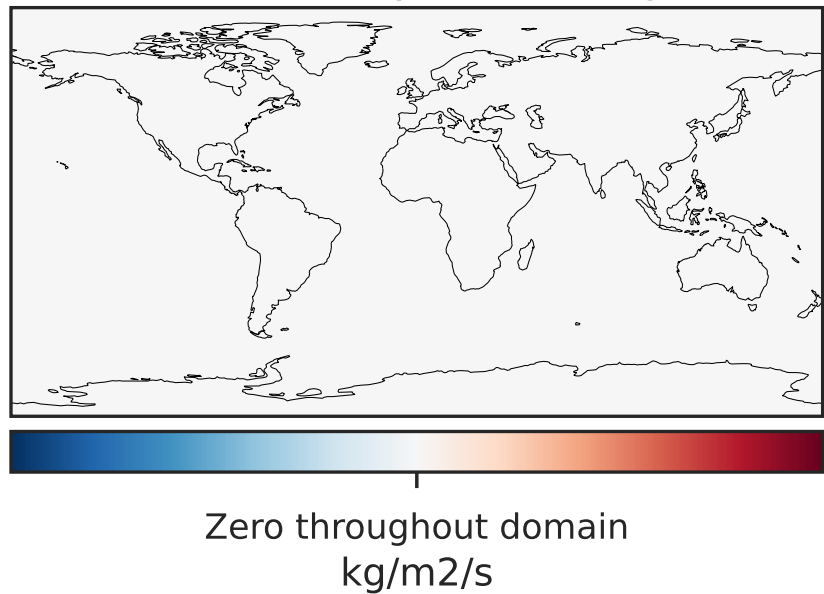

EmisSO2_VolcDegas (AnnualMean)

14.2.0-rc.2 (Ref)
4.0x5.0

14.3.0-rc.0 (Dev)
4.0x5.0

Difference
Dev - Ref, Dynamic Range

Difference
Dev - Ref, Restricted Range [5%,95%]

Ratio
Dev/Ref, Dynamic Range

Ratio
Dev/Ref, Fixed Range