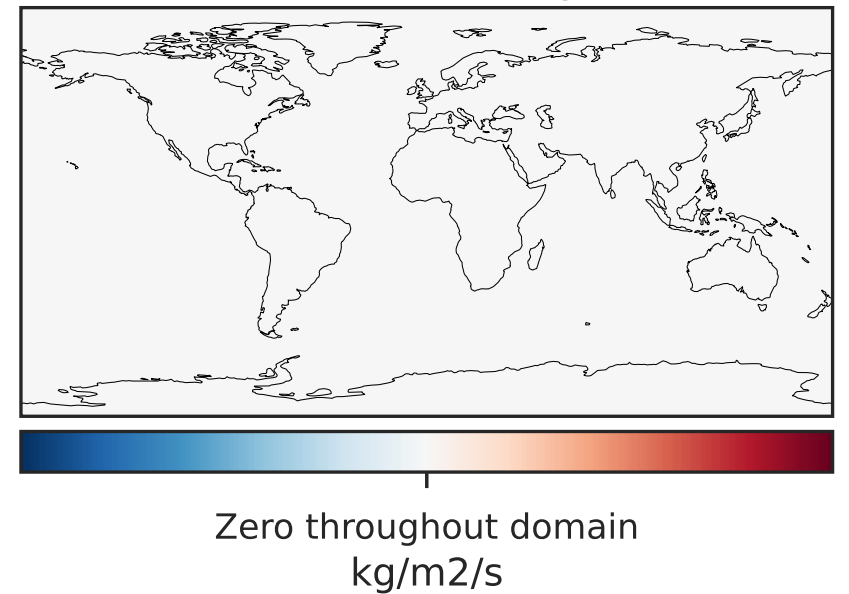

EmisSO2_VolcDegas (AnnualMean)

14.2.0-rc.2 (Ref)
4.0x5.0

14.3.0-rc.0 (Dev)
4.0x5.0

Difference
Dev - Ref, Dynamic Range

Difference
Dev - Ref, Restricted Range [5%,95%]

Ratio
Dev/Ref, Dynamic Range

Ratio
Dev/Ref, Fixed Range