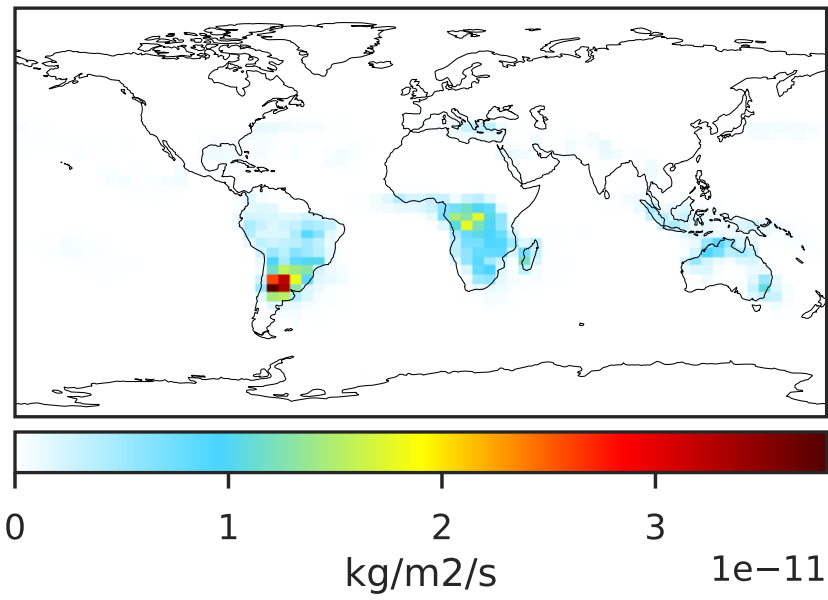

EmisNO_Lightning (Jan2019)

14.2.0-rc.2 (Ref)
4.0x5.0

14.3.0-rc.0 (Dev)
4.0x5.0

Difference
Dev - Ref, Dynamic Range

Difference
Dev - Ref, Restricted Range [5%,95%]

Ratio
Dev/Ref, Dynamic Range

Ratio
Dev/Ref, Fixed Range