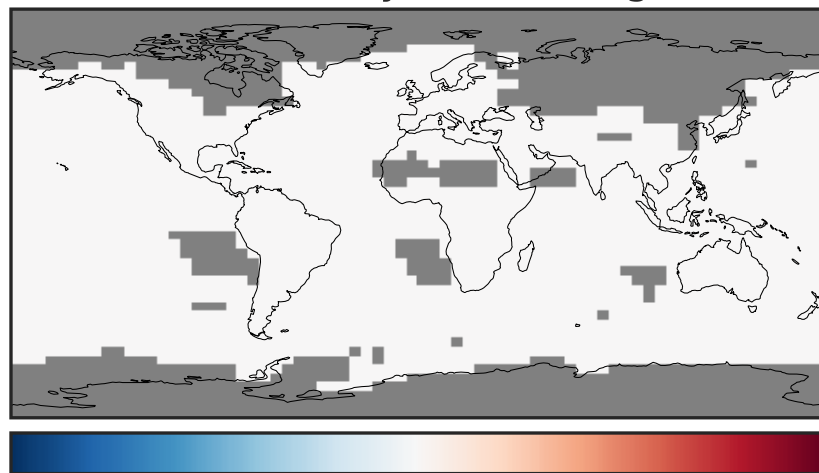

EmisNO_Lightning (Jan2019)

14.2.0-rc.2 (Ref)
4.0x5.0

14.3.0-rc.0 (Dev)
4.0x5.0

Difference
Dev - Ref, Dynamic Range

Difference
Dev - Ref, Restricted Range [5%,95%]

Ratio
Dev/Ref, Dynamic Range

Ratio
Dev/Ref, Fixed Range