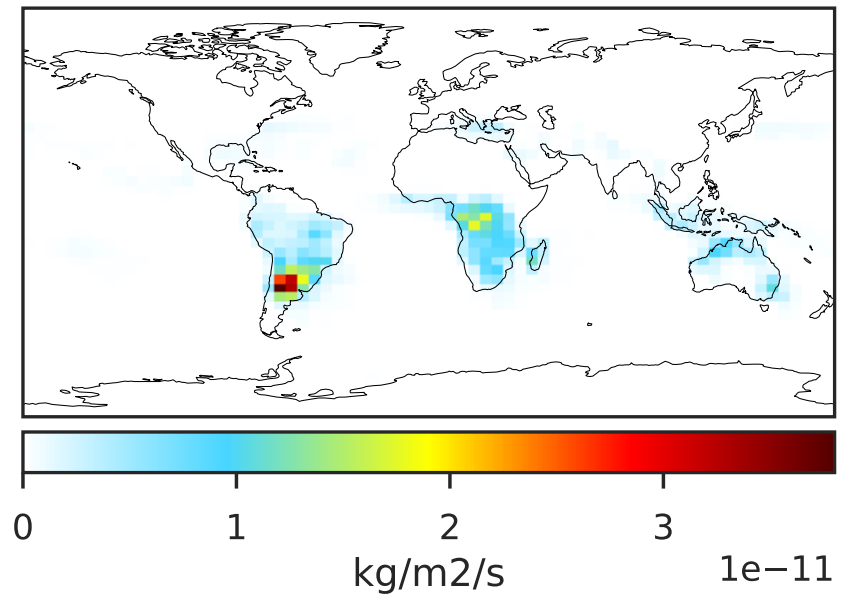

EmisNO_Lightning (Jan2019)

14.2.0-rc.2 (Ref)
4.0x5.0

14.3.0-rc.0 (Dev)
4.0x5.0

Difference
Dev - Ref, Dynamic Range

Difference
Dev - Ref, Restricted Range [5%,95%]

Ratio
Dev/Ref, Dynamic Range

Ratio
Dev/Ref, Fixed Range