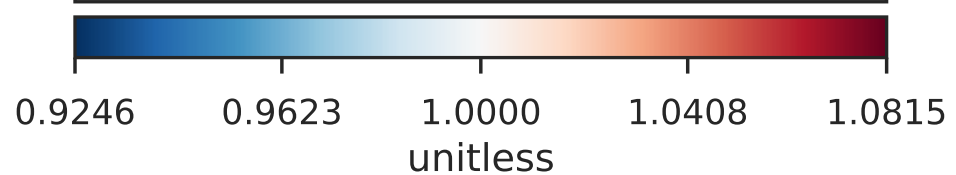

EmisNO_Soil (Jan2019)

14.2.0-rc.2 (Ref)
4.0x5.0

14.3.0-rc.0 (Dev)
4.0x5.0

Difference
Dev - Ref, Dynamic Range

Difference
Dev - Ref, Restricted Range [5%,95%]

Ratio
Dev/Ref, Dynamic Range

Ratio
Dev/Ref, Fixed Range