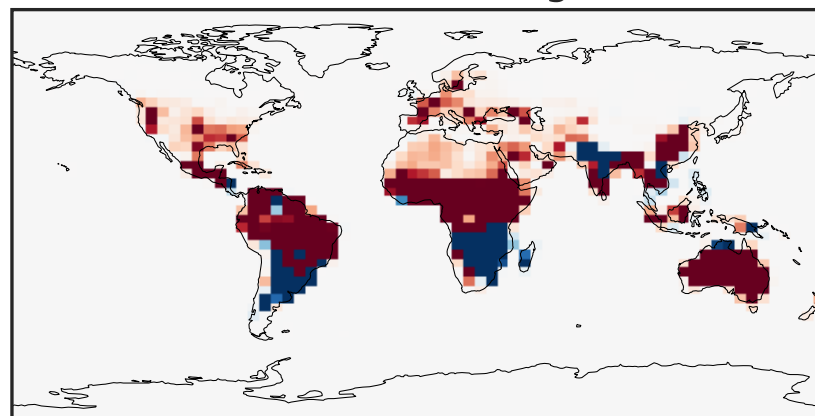

EmisNO_Soil (Jan2019)

14.2.0-rc.2 (Ref)
4.0x5.0

14.3.0-rc.0 (Dev)
4.0x5.0

Difference
Dev - Ref, Dynamic Range

Difference
Dev - Ref, Restricted Range [5%,95%]

Ratio
Dev/Ref, Dynamic Range

Ratio
Dev/Ref, Fixed Range