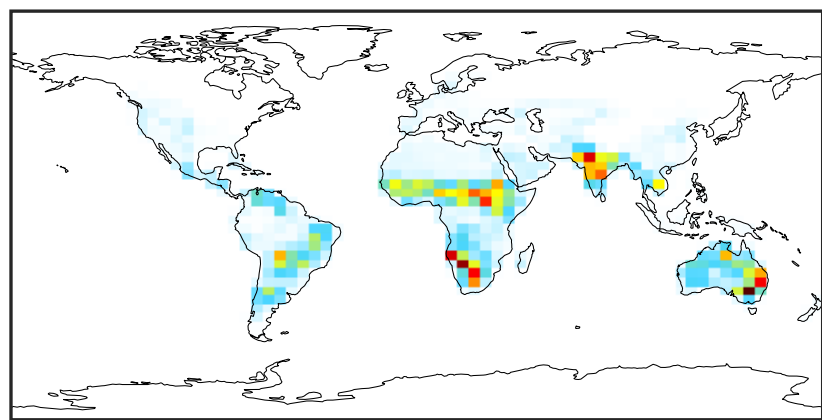

EmisNO_Soil (Jan2019)

14.2.0-rc.2 (Ref)
4.0x5.0

14.3.0-rc.0 (Dev)
4.0x5.0

Difference
Dev - Ref, Dynamic Range

Difference
Dev - Ref, Restricted Range [5%,95%]

Ratio
Dev/Ref, Dynamic Range

Ratio
Dev/Ref, Fixed Range