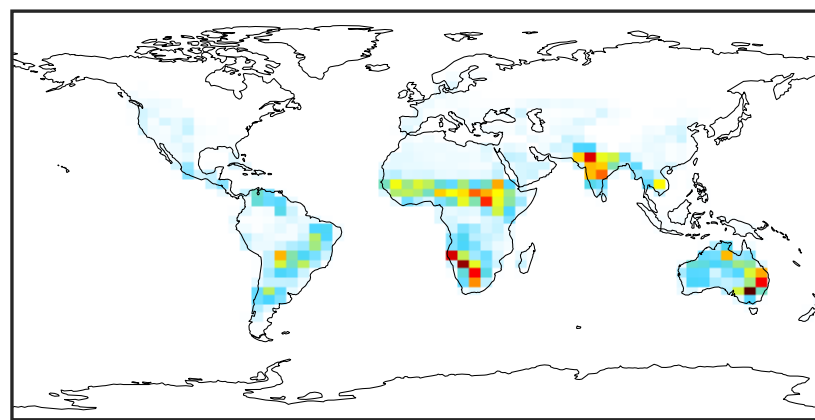

EmisNO_Soil (Jan2019)

14.2.0-rc.2 (Ref)
4.0x5.0

14.3.0-rc.0 (Dev)
4.0x5.0

Difference
Dev - Ref, Dynamic Range

Difference
Dev - Ref, Restricted Range [5%,95%]

Ratio
Dev/Ref, Dynamic Range

Ratio
Dev/Ref, Fixed Range