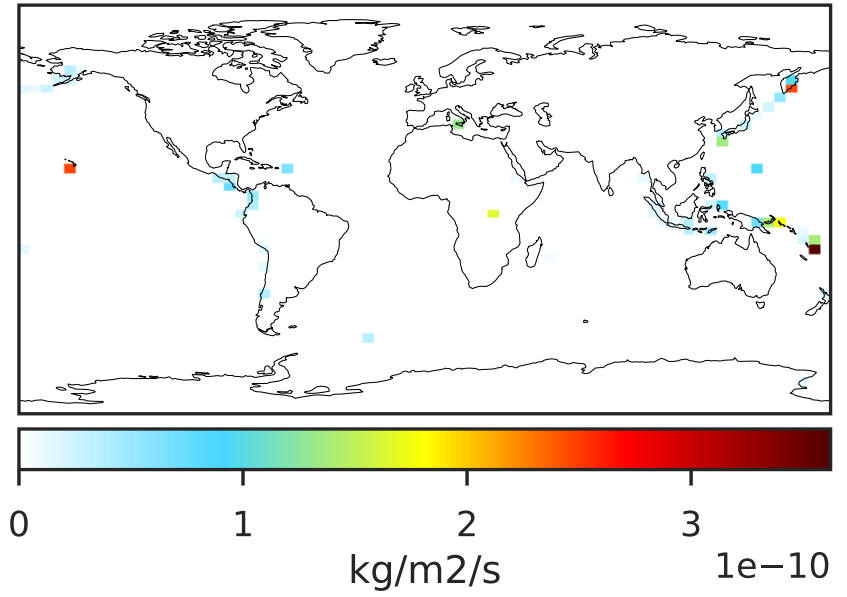

EmisSO2_VolcDegas (Jan2019)

14.2.0-rc.2 (Ref)
4.0x5.0

14.3.0-rc.0 (Dev)
4.0x5.0

Difference
Dev - Ref, Dynamic Range

Difference
Dev - Ref, Restricted Range [5%,95%]

Ratio
Dev/Ref, Dynamic Range

Ratio
Dev/Ref, Fixed Range