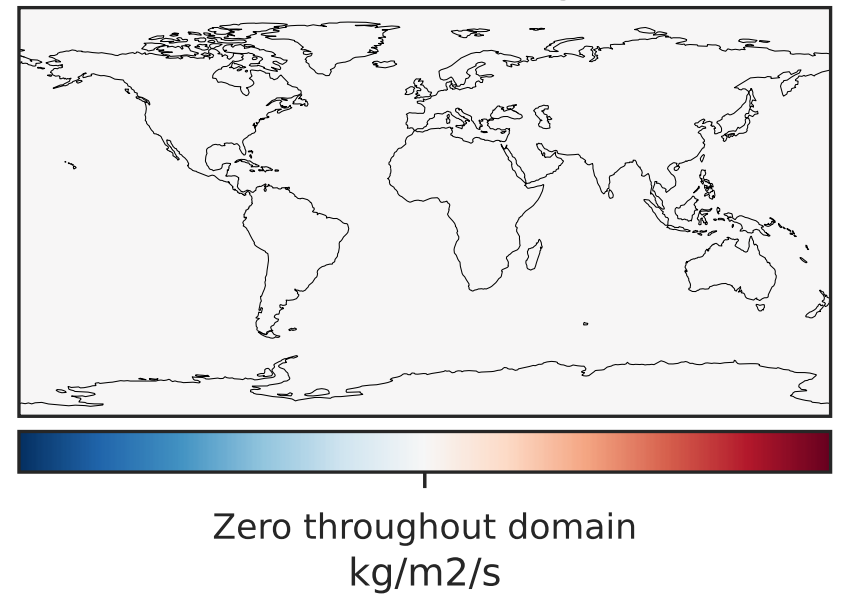

EmisSO2_VolcDegas (Jan2019)

14.2.0-rc.2 (Ref)
4.0x5.0

14.3.0-rc.0 (Dev)
4.0x5.0

Difference
Dev - Ref, Dynamic Range

Difference
Dev - Ref, Restricted Range [5%,95%]

Ratio
Dev/Ref, Dynamic Range

Ratio
Dev/Ref, Fixed Range