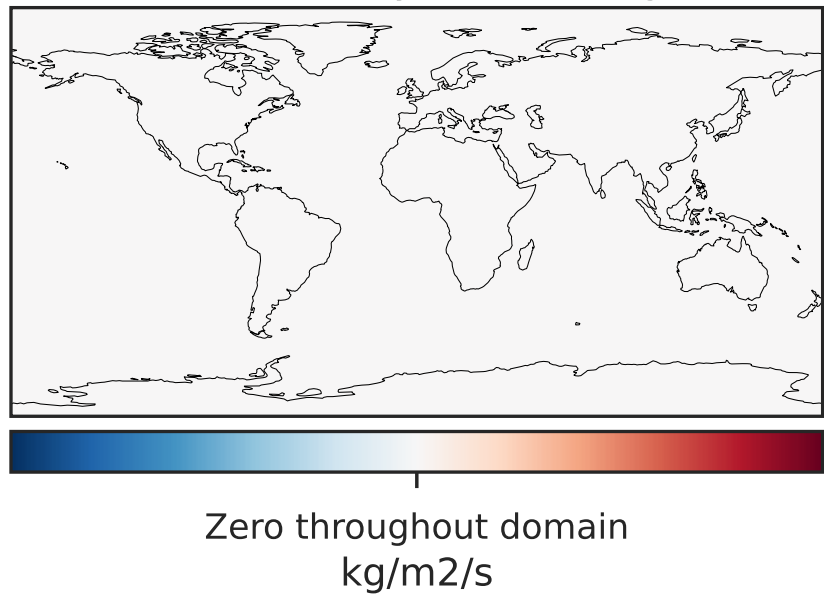

EmisSO2_VolcDegas (Jan2019)

14.2.0-rc.2 (Ref)
4.0x5.0

14.3.0-rc.0 (Dev)
4.0x5.0

Difference
Dev - Ref, Dynamic Range

Difference
Dev - Ref, Restricted Range [5%,95%]

Ratio
Dev/Ref, Dynamic Range

Ratio
Dev/Ref, Fixed Range