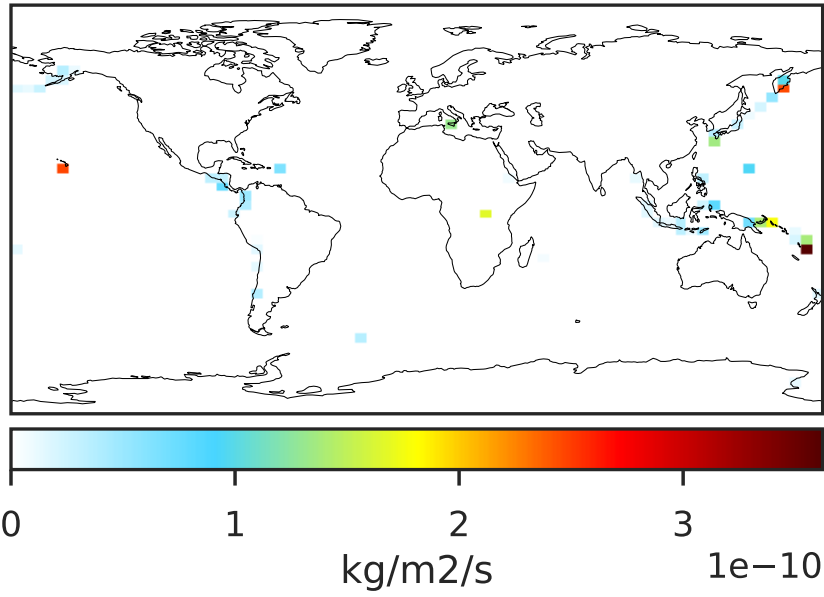

EmisSO2_VolcDegas (Jan2019)

14.2.0-rc.2 (Ref)
4.0x5.0

14.3.0-rc.0 (Dev)
4.0x5.0

Difference
Dev - Ref, Dynamic Range

Difference
Dev - Ref, Restricted Range [5%,95%]

Ratio
Dev/Ref, Dynamic Range

Ratio
Dev/Ref, Fixed Range