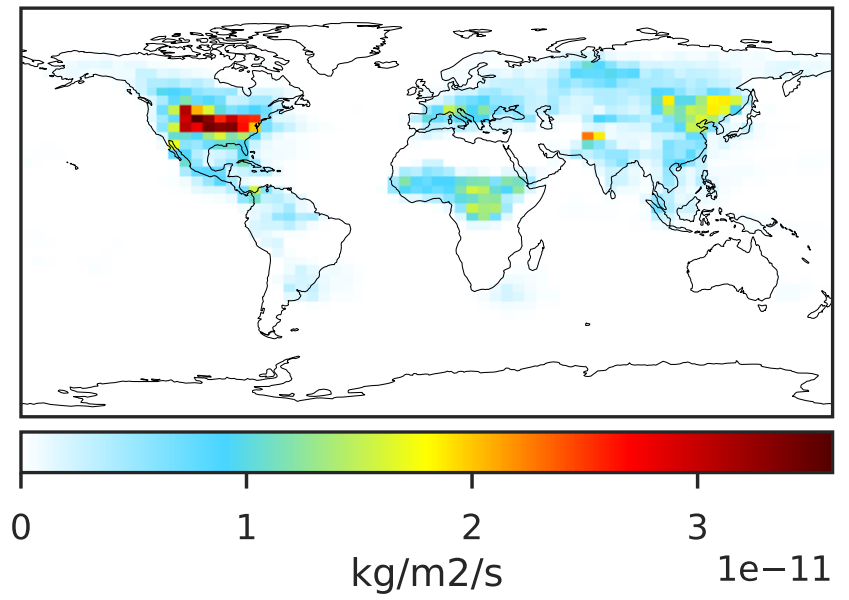

EmisNO_Lightning (Jul2019)

14.2.0-rc.2 (Ref)
4.0x5.0

14.3.0-rc.0 (Dev)
4.0x5.0

Difference
Dev - Ref, Dynamic Range

Difference
Dev - Ref, Restricted Range [5%,95%]

Ratio
Dev/Ref, Dynamic Range

Ratio
Dev/Ref, Fixed Range