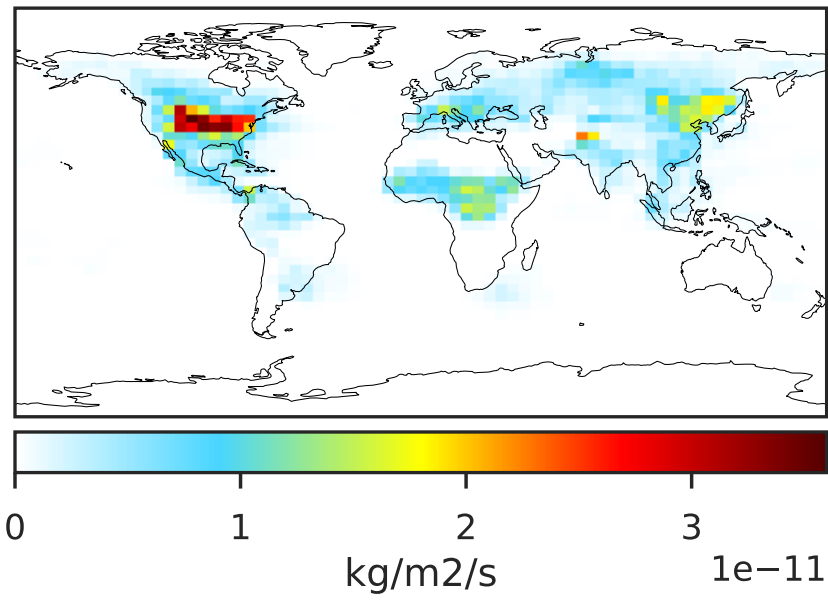

EmisNO_Lightning (Jul2019)

14.2.0-rc.2 (Ref)
4.0x5.0

14.3.0-rc.0 (Dev)
4.0x5.0

Difference
Dev - Ref, Dynamic Range

Difference
Dev - Ref, Restricted Range [5%,95%]

Ratio
Dev/Ref, Dynamic Range

Ratio
Dev/Ref, Fixed Range