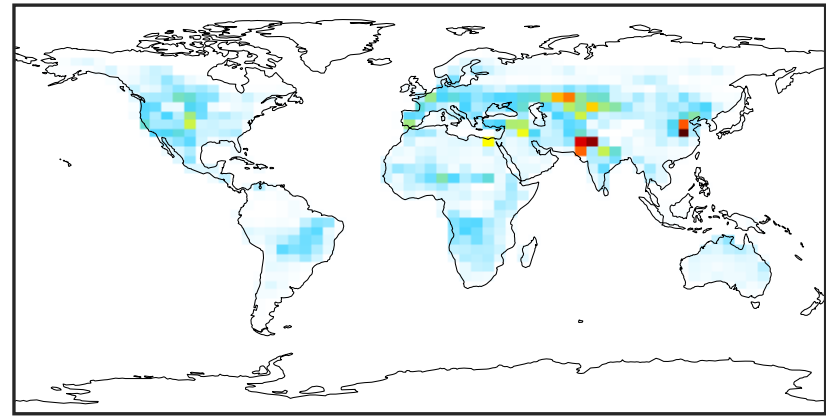

EmisNO_Soil (Jul2019)

14.2.0-rc.2 (Ref)
4.0x5.0

14.3.0-rc.0 (Dev)
4.0x5.0

Difference
Dev - Ref, Dynamic Range

Difference
Dev - Ref, Restricted Range [5%,95%]

Ratio
Dev/Ref, Dynamic Range

Ratio
Dev/Ref, Fixed Range