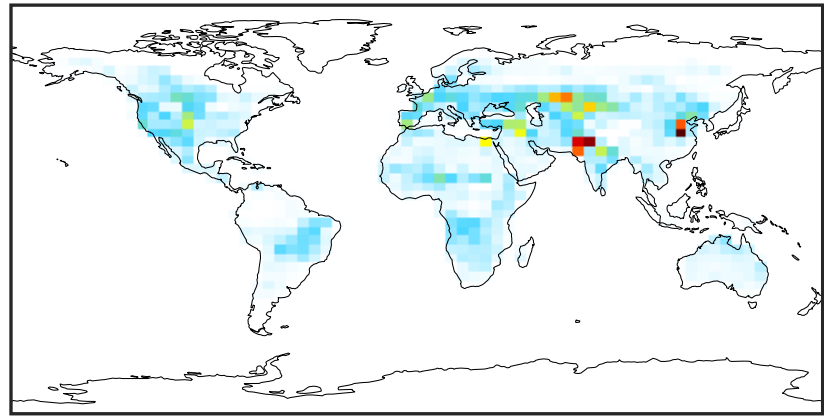

EmisNO_Soil (Jul2019)

14.2.0-rc.2 (Ref)
4.0x5.0

14.3.0-rc.0 (Dev)
4.0x5.0

Difference
Dev - Ref, Dynamic Range

Difference
Dev - Ref, Restricted Range [5%,95%]

Ratio
Dev/Ref, Dynamic Range

Ratio
Dev/Ref, Fixed Range