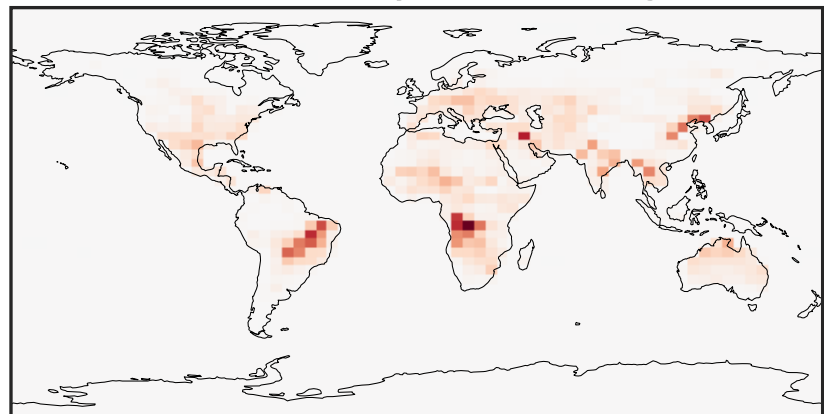

EmisNO_Soil (Jul2019)

14.2.0-rc.2 (Ref)
4.0x5.0

14.3.0-rc.0 (Dev)
4.0x5.0

Difference
Dev - Ref, Dynamic Range

Difference
Dev - Ref, Restricted Range [5%,95%]

Ratio
Dev/Ref, Dynamic Range

Ratio
Dev/Ref, Fixed Range