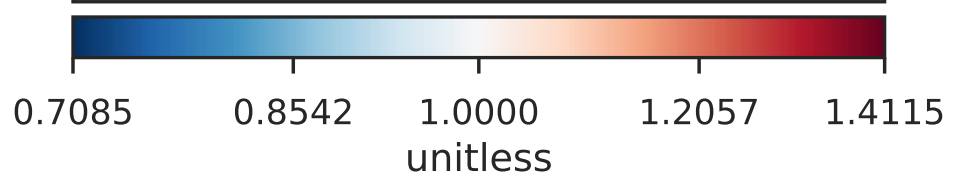

EmisNO_Soil (Jul2019)

14.2.0-rc.2 (Ref)
4.0x5.0

14.3.0-rc.0 (Dev)
4.0x5.0

Difference
Dev - Ref, Dynamic Range

Difference
Dev - Ref, Restricted Range [5%,95%]

Ratio
Dev/Ref, Dynamic Range

Ratio
Dev/Ref, Fixed Range