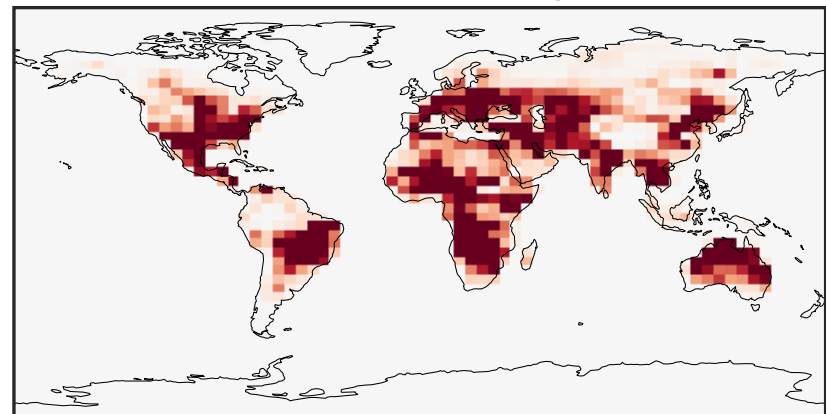

EmisNO_Soil (Jul2019)

14.2.0-rc.2 (Ref)
4.0x5.0

14.3.0-rc.0 (Dev)
4.0x5.0

Difference
Dev - Ref, Dynamic Range

Difference
Dev - Ref, Restricted Range [5%,95%]

Ratio
Dev/Ref, Dynamic Range

Ratio
Dev/Ref, Fixed Range