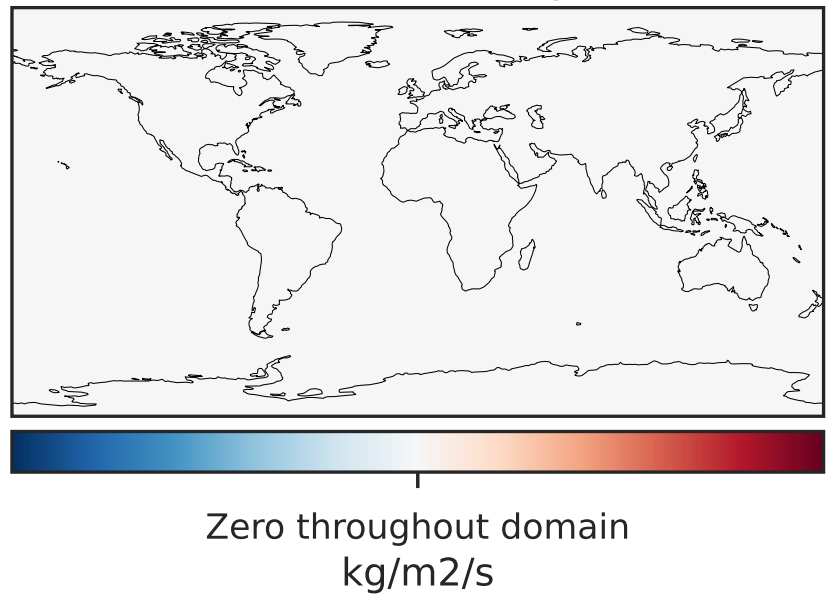

EmisNO_Lightning (Oct2019)

14.2.0-rc.2 (Ref)
4.0x5.0

14.3.0-rc.0 (Dev)
4.0x5.0

Difference
Dev - Ref, Dynamic Range

Difference
Dev - Ref, Restricted Range [5%,95%]

Ratio
Dev/Ref, Dynamic Range

Ratio
Dev/Ref, Fixed Range