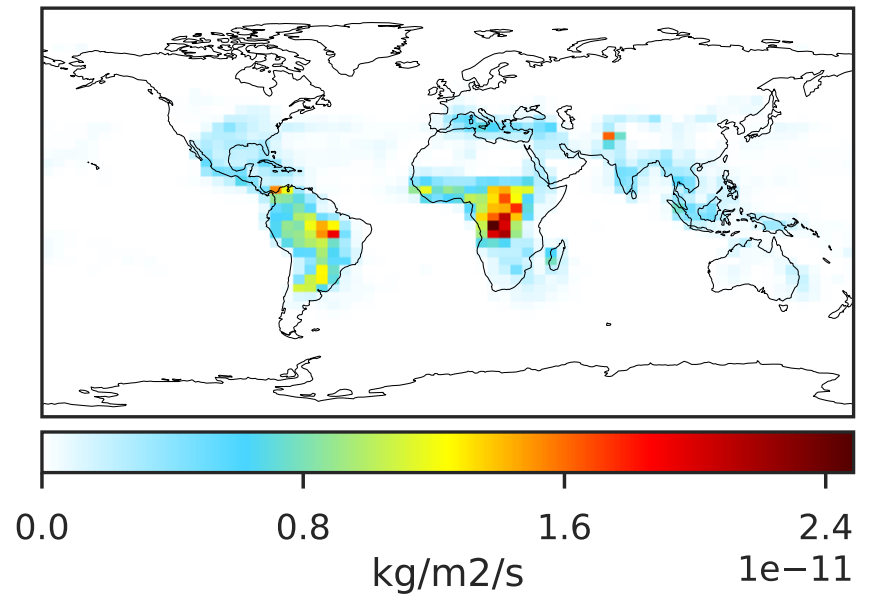

EmisNO_Lightning (Oct2019)

14.2.0-rc.2 (Ref)
4.0x5.0

14.3.0-rc.0 (Dev)
4.0x5.0

Difference
Dev - Ref, Dynamic Range

Difference
Dev - Ref, Restricted Range [5%,95%]

Ratio
Dev/Ref, Dynamic Range

Ratio
Dev/Ref, Fixed Range