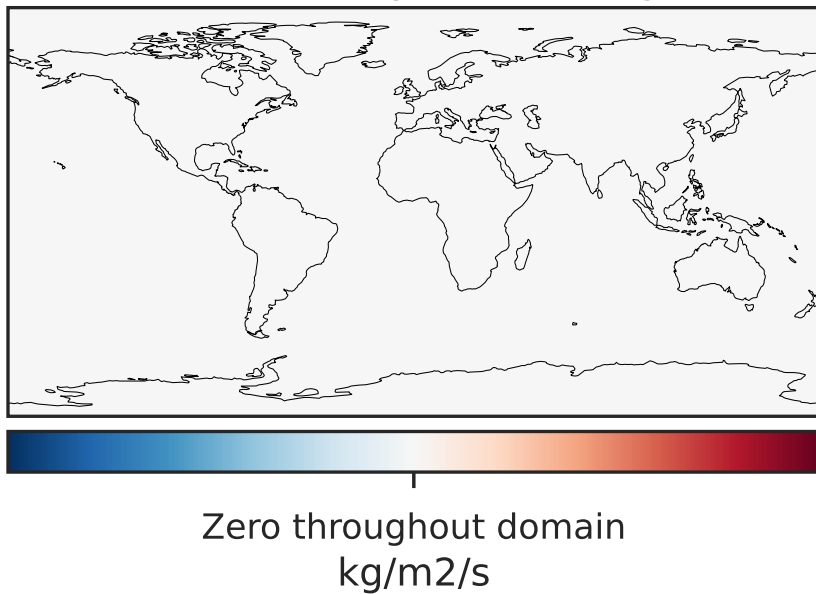

EmisNO_Lightning (Oct2019)

14.2.0-rc.2 (Ref)
4.0x5.0

14.3.0-rc.0 (Dev)
4.0x5.0

Difference
Dev - Ref, Dynamic Range

Difference
Dev - Ref, Restricted Range [5%,95%]

Ratio
Dev/Ref, Dynamic Range

Ratio
Dev/Ref, Fixed Range