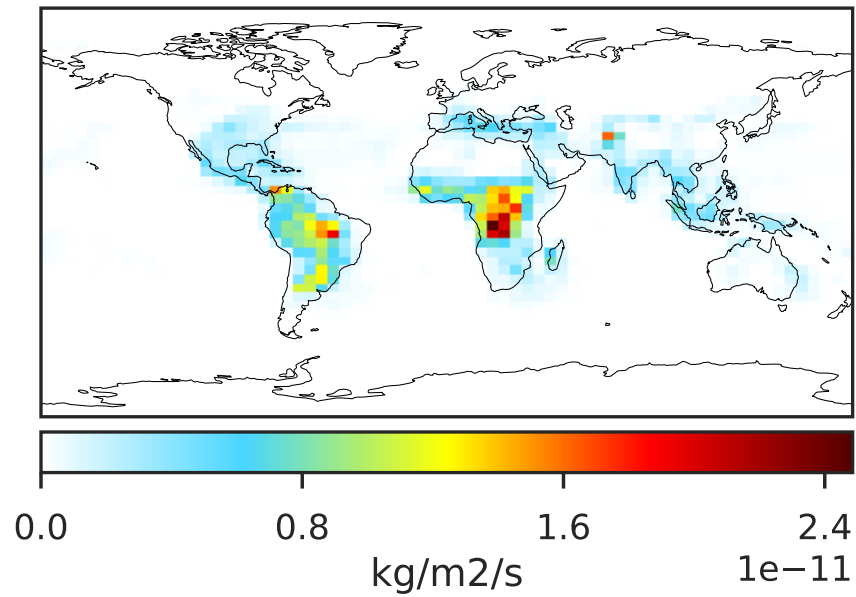

EmisNO_Lightning (Oct2019)

14.2.0-rc.2 (Ref)
4.0x5.0

14.3.0-rc.0 (Dev)
4.0x5.0

Difference
Dev - Ref, Dynamic Range

Difference
Dev - Ref, Restricted Range [5%,95%]

Ratio
Dev/Ref, Dynamic Range

Ratio
Dev/Ref, Fixed Range