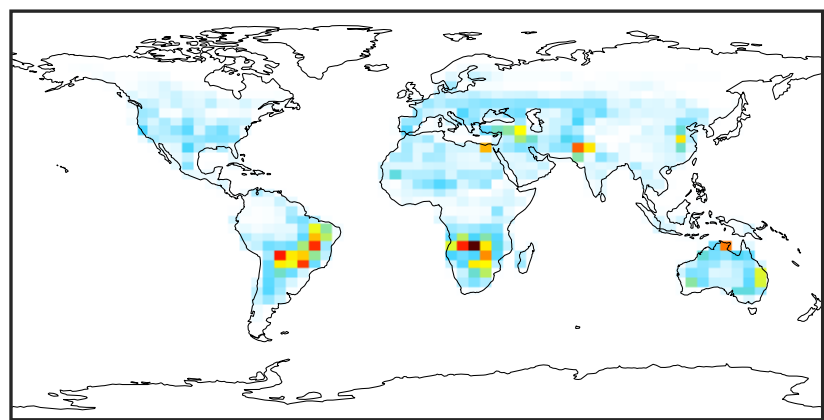

EmisNO_Soil (Oct2019)

14.2.0-rc.2 (Ref)
4.0x5.0

14.3.0-rc.0 (Dev)
4.0x5.0

Difference
Dev - Ref, Dynamic Range

Difference
Dev - Ref, Restricted Range [5%,95%]

Ratio
Dev/Ref, Dynamic Range

Ratio
Dev/Ref, Fixed Range