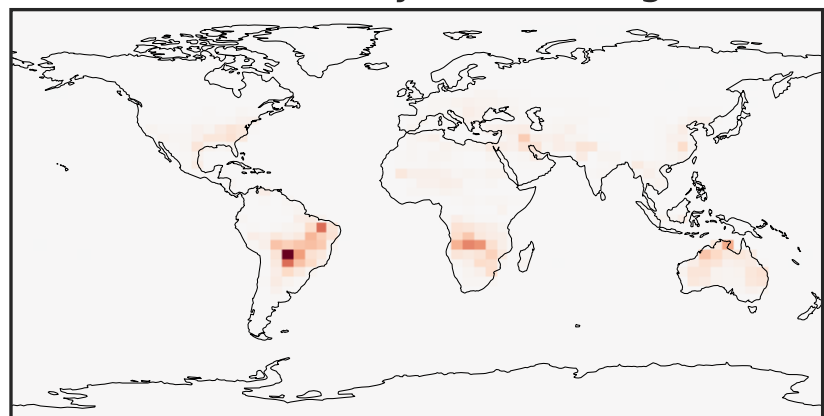

EmisNO_Soil (Oct2019)

14.2.0-rc.2 (Ref)
4.0x5.0

14.3.0-rc.0 (Dev)
4.0x5.0

Difference
Dev - Ref, Dynamic Range

Difference
Dev - Ref, Restricted Range [5%,95%]

Ratio
Dev/Ref, Dynamic Range

Ratio
Dev/Ref, Fixed Range