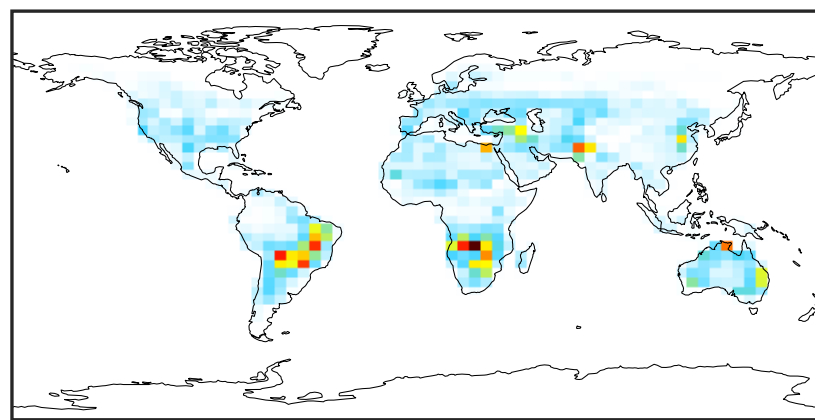

EmisNO_Soil (Oct2019)

14.2.0-rc.2 (Ref)
4.0x5.0

14.3.0-rc.0 (Dev)
4.0x5.0

Difference
Dev - Ref, Dynamic Range

Difference
Dev - Ref, Restricted Range [5%,95%]

Ratio
Dev/Ref, Dynamic Range

Ratio
Dev/Ref, Fixed Range