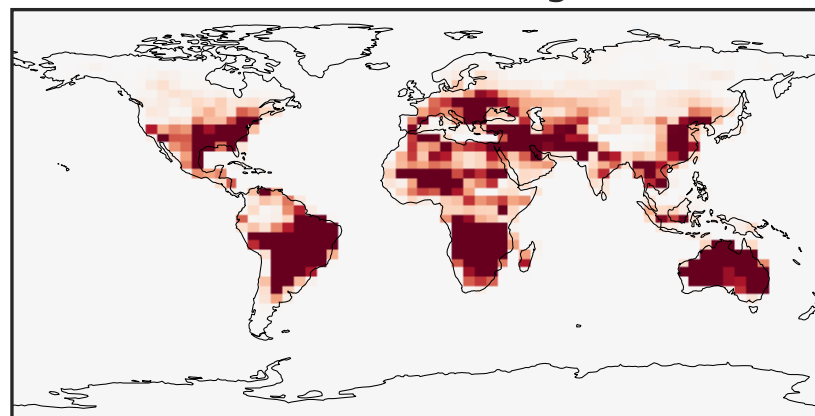

EmisNO_Soil (Oct2019)

14.2.0-rc.2 (Ref)
4.0x5.0

14.3.0-rc.0 (Dev)
4.0x5.0

Difference
Dev - Ref, Dynamic Range

Difference
Dev - Ref, Restricted Range [5%,95%]

Ratio
Dev/Ref, Dynamic Range

Ratio
Dev/Ref, Fixed Range