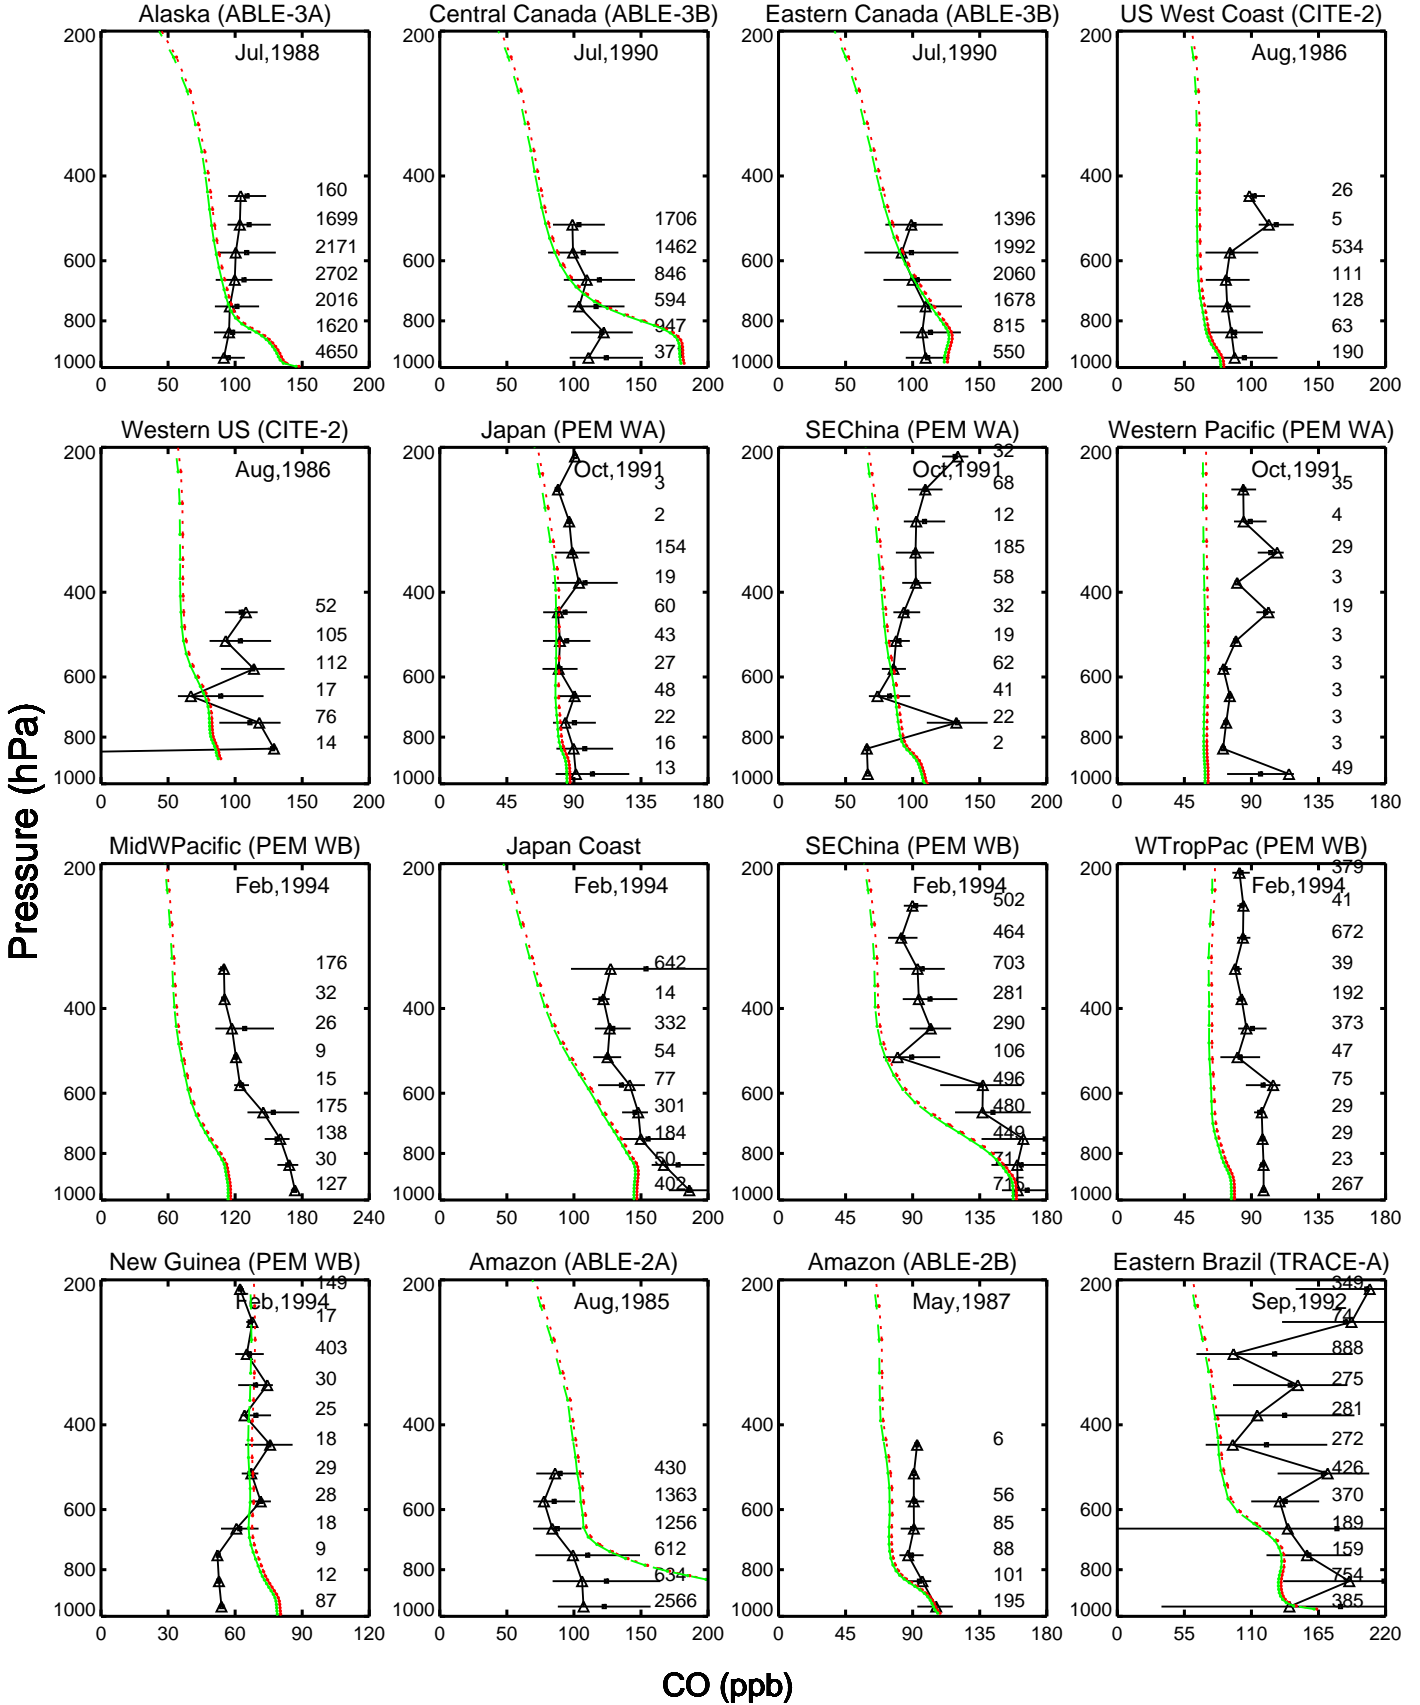

Red: GCC\_14.2.0 (2019); Green: GCC\_14.3.0 (2019)

Red: GCC\_14.2.0 (2019); Green: GCC\_14.3.0 (2019)

Red: GCC\_14.2.0 (2019); Green: GCC\_14.3.0 (2019)