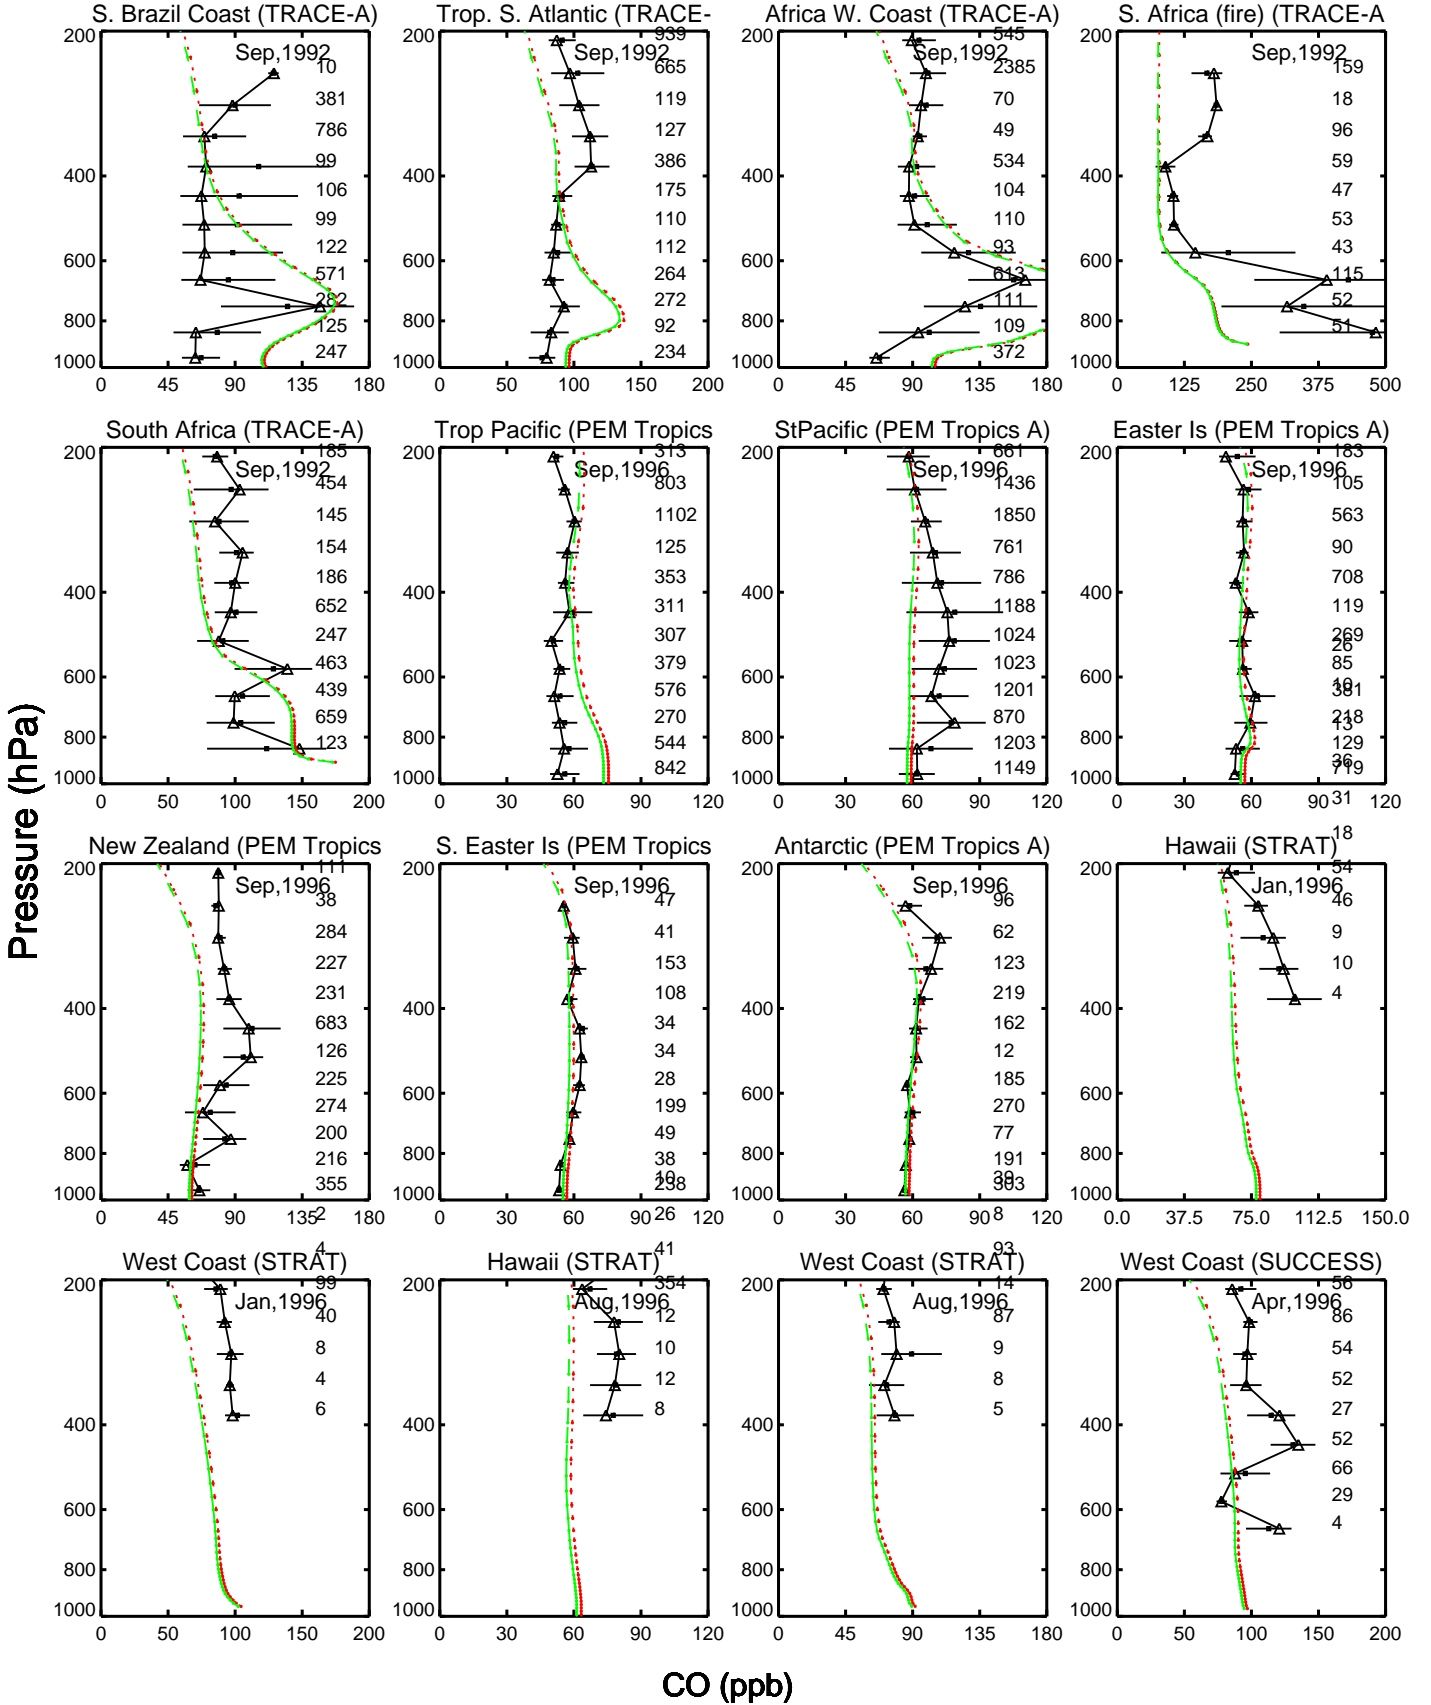

Red: GCC\_14.2.0 (2019); Green: GCC\_14.3.0 (2019)

Red: GCC\_14.2.0 (2019); Green: GCC\_14.3.0 (2019)

Red: GCC\_14.2.0 (2019); Green: GCC\_14.3.0 (2019)