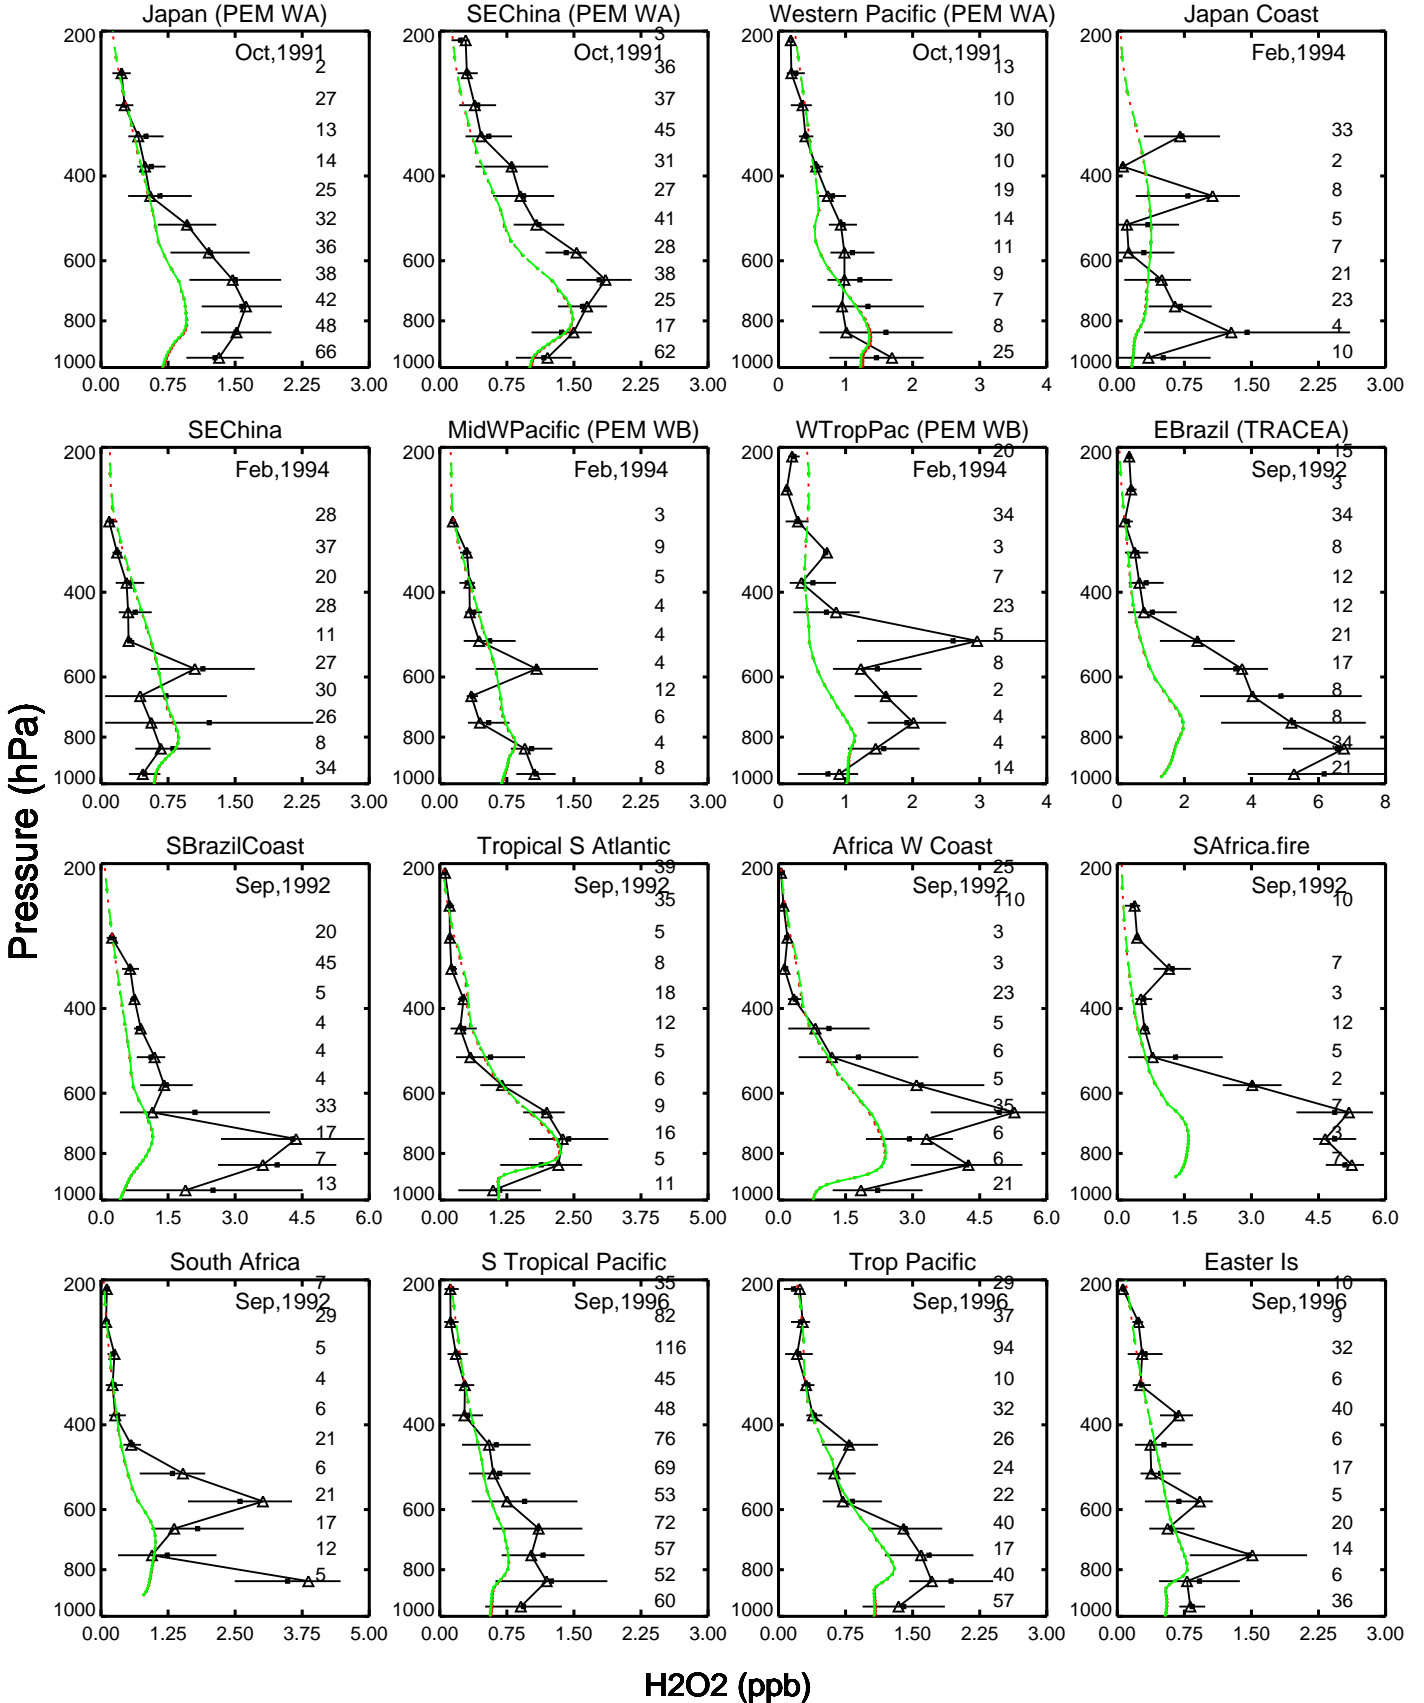

Red: GCC\_14.2.0 (2019); Green: GCC\_14.3.0 (2019)

H2O2 (ppb)

Red: GCC\_14.2.0 (2019); Green: GCC\_14.3.0 (2019)