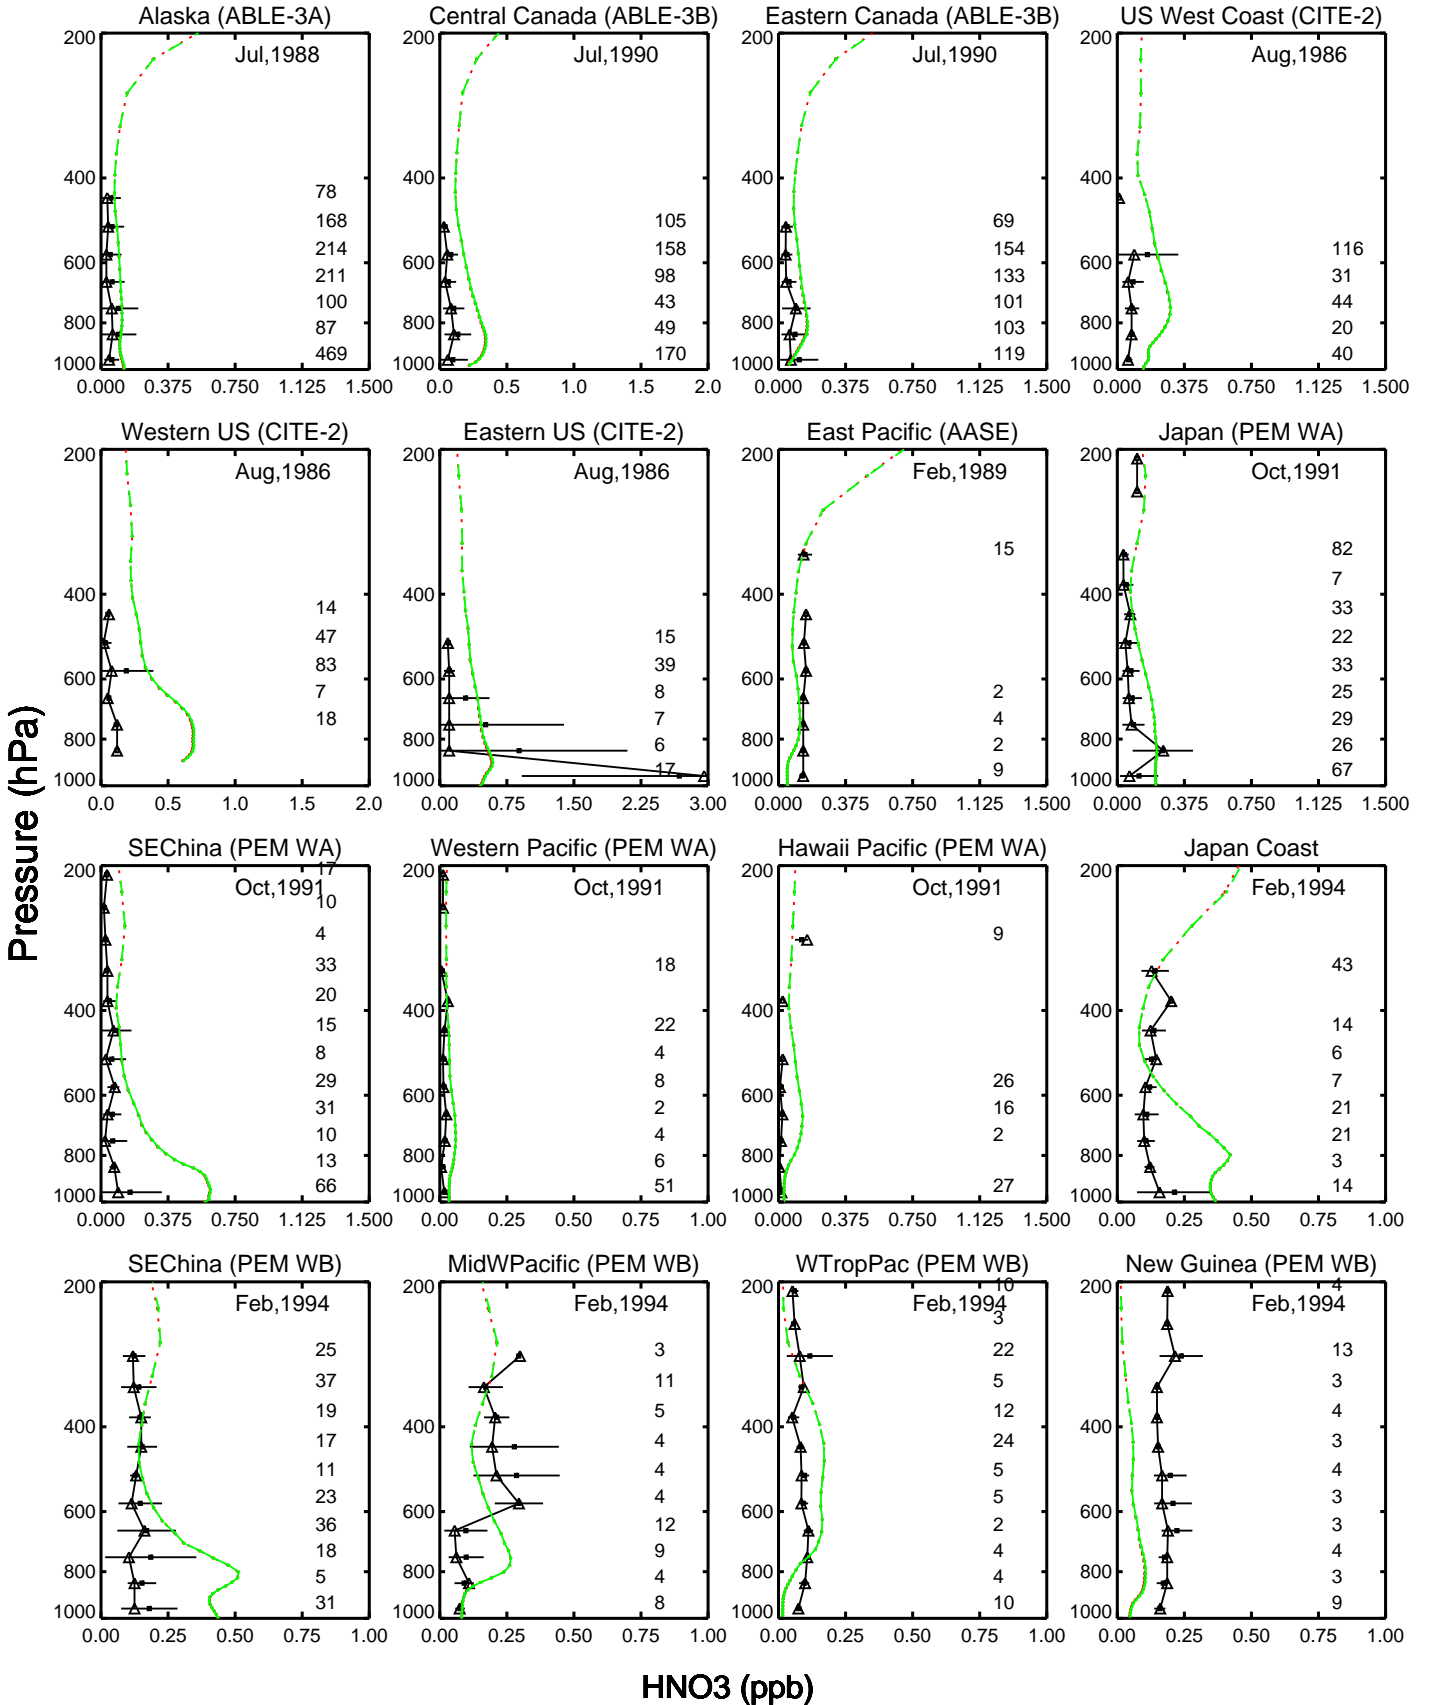

Red: GCC\_14.2.0 (2019); Green: GCC\_14.3.0 (2019)

Red: GCC\_14.2.0 (2019); Green: GCC\_14.3.0 (2019)

Red: GCC\_14.2.0 (2019); Green: GCC\_14.3.0 (2019)