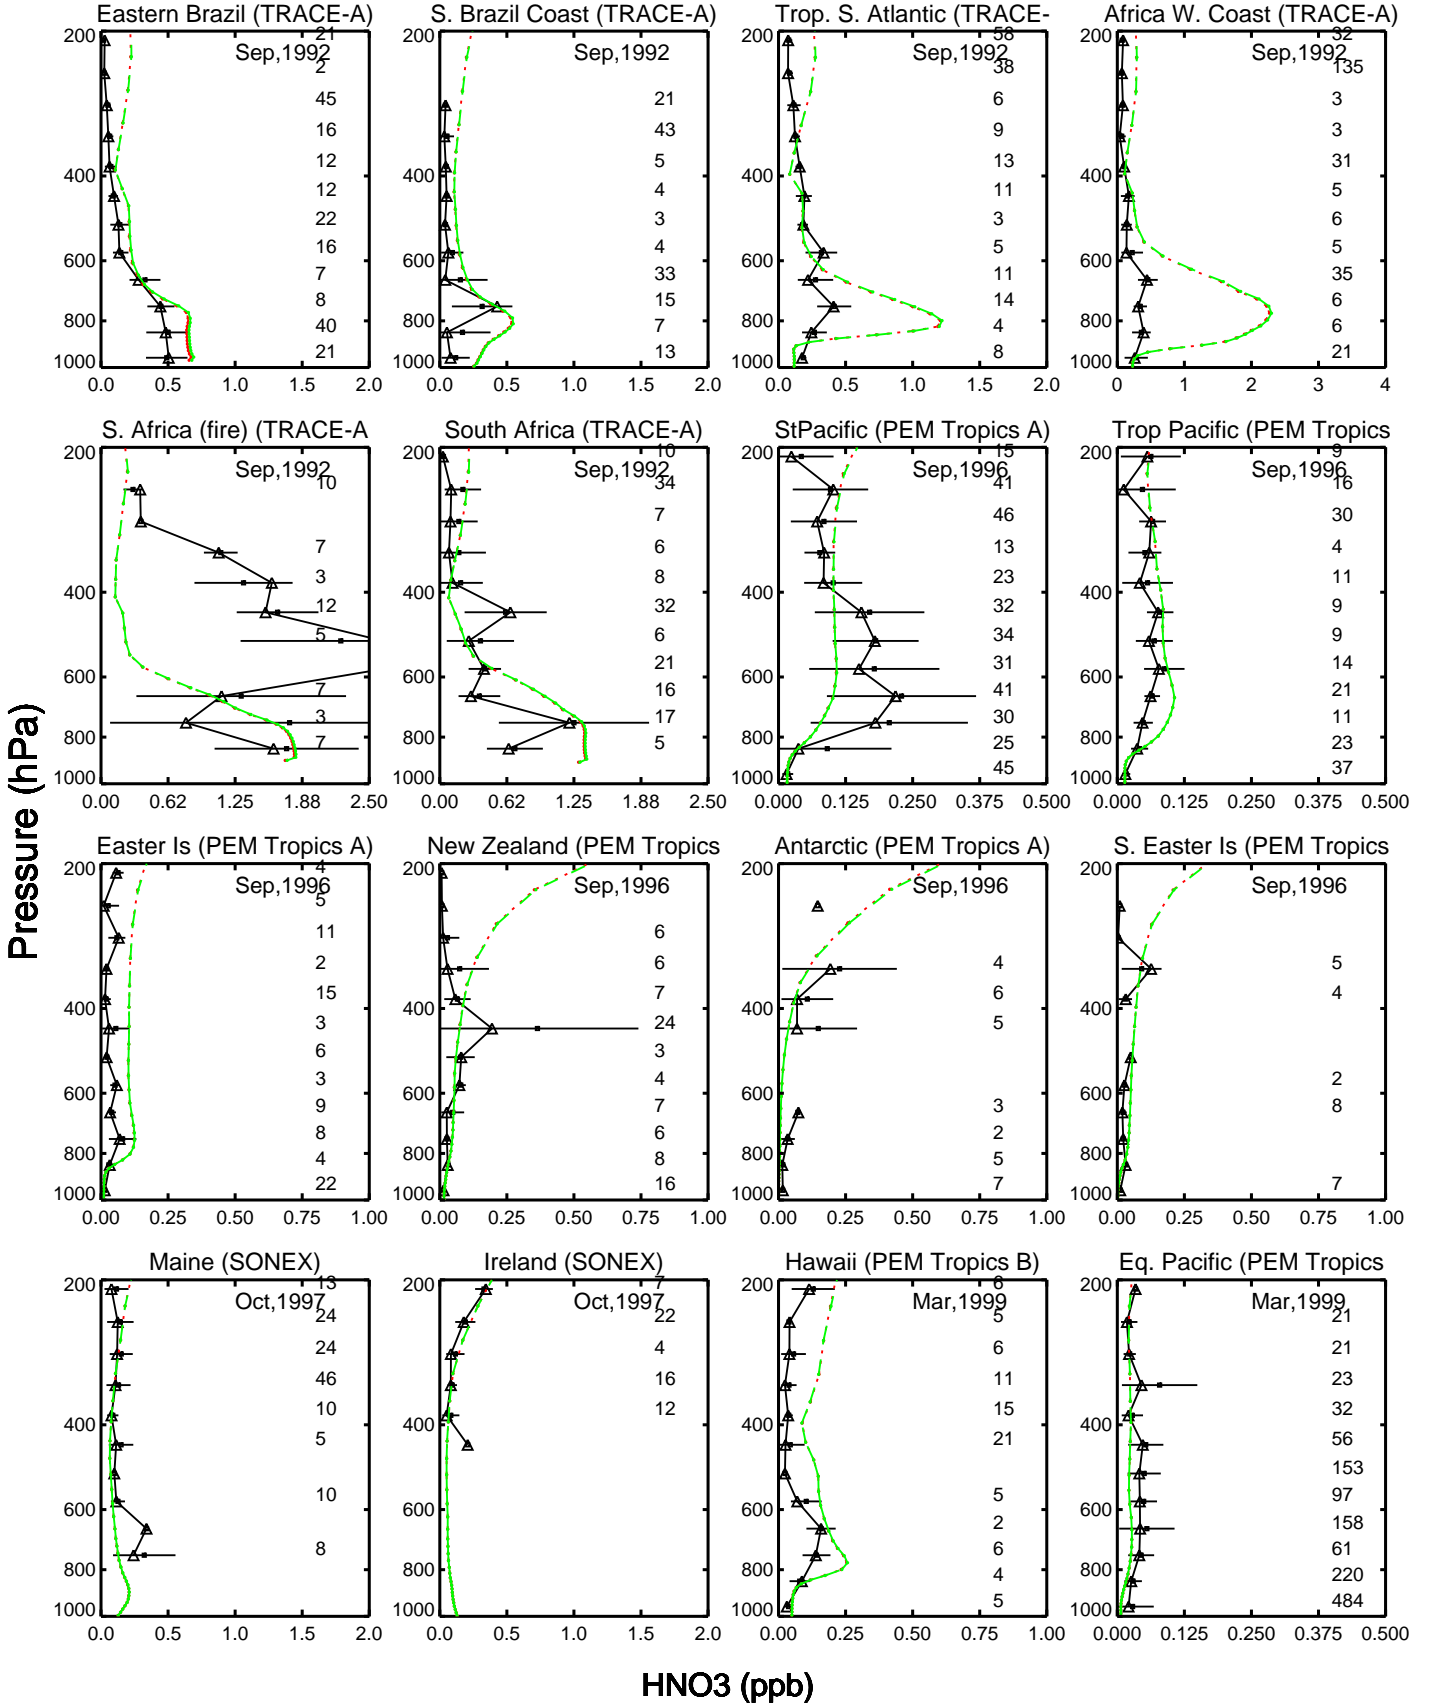

Red: GCC\_14.2.0 (2019); Green: GCC\_14.3.0 (2019)

Red: GCC\_14.2.0 (2019); Green: GCC\_14.3.0 (2019)

Red: GCC\_14.2.0 (2019); Green: GCC\_14.3.0 (2019)