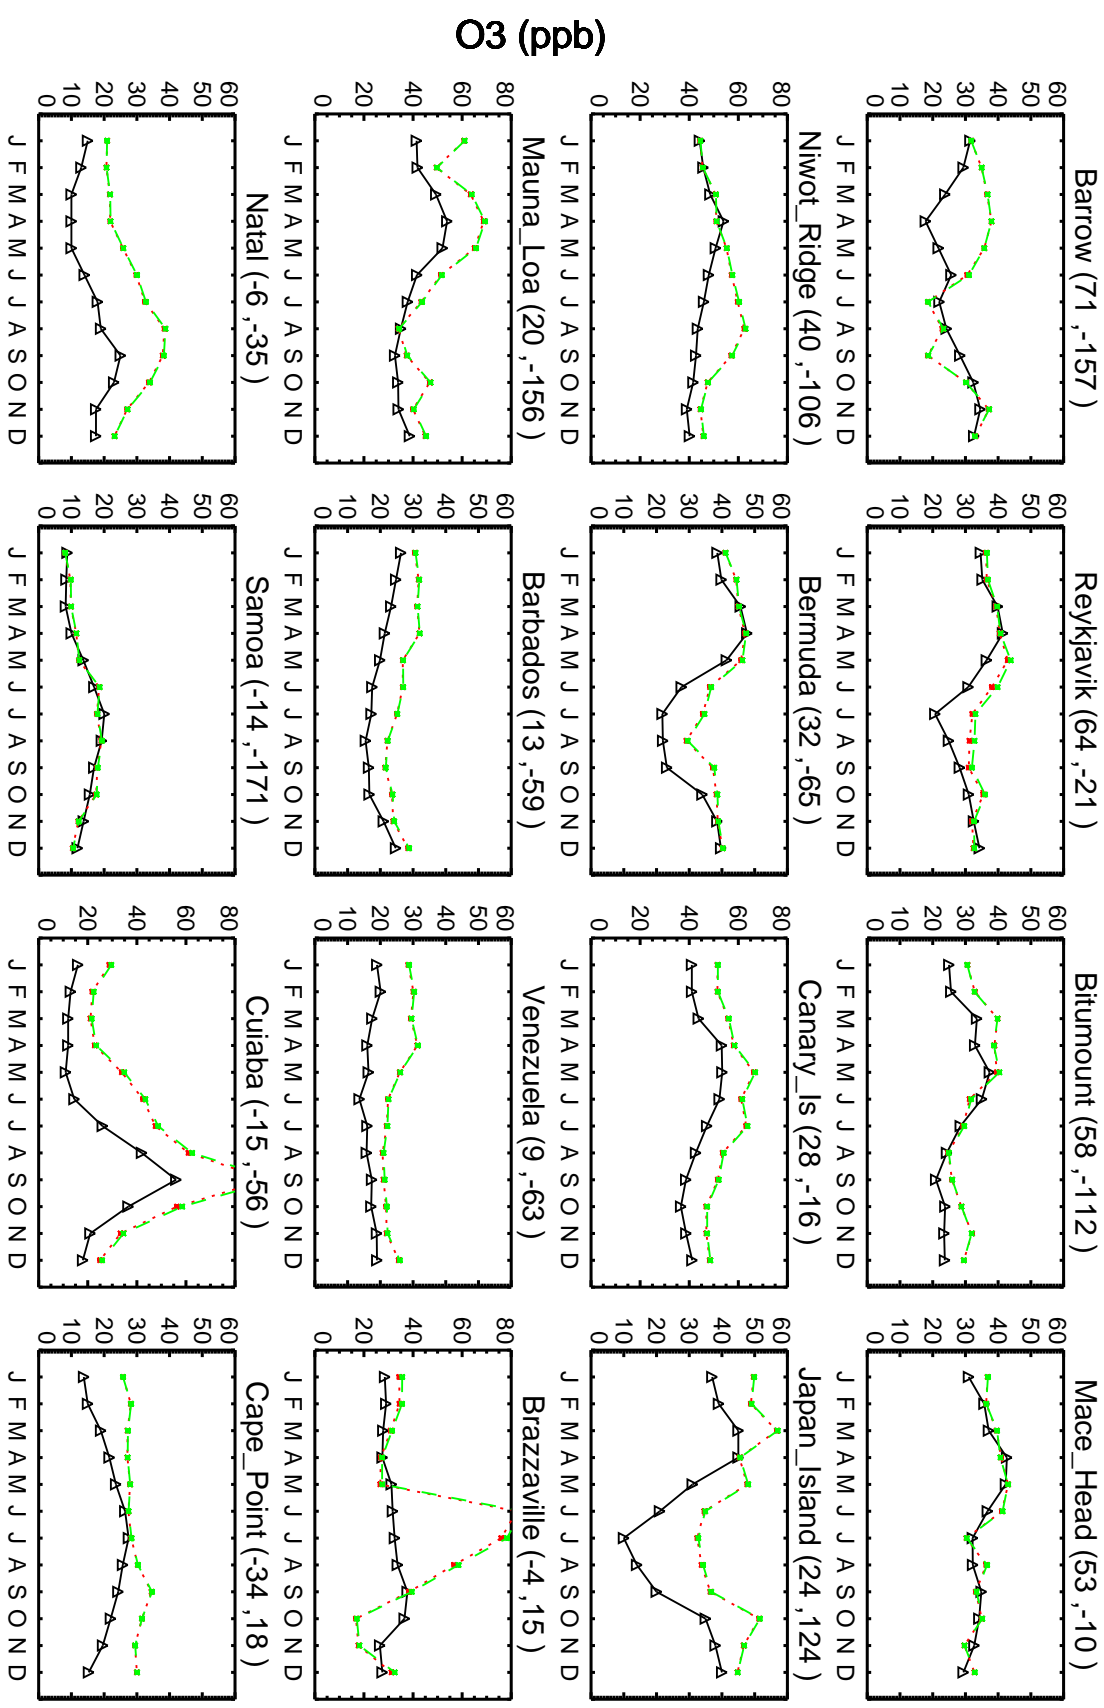

Red: GCC\_14.2.0 (2019); Green: GCC\_14.3.0 (2019)

Red: GCC\_14.2.0 (2019); Green: GCC\_14.3.0 (2019)

O3 (ppb)