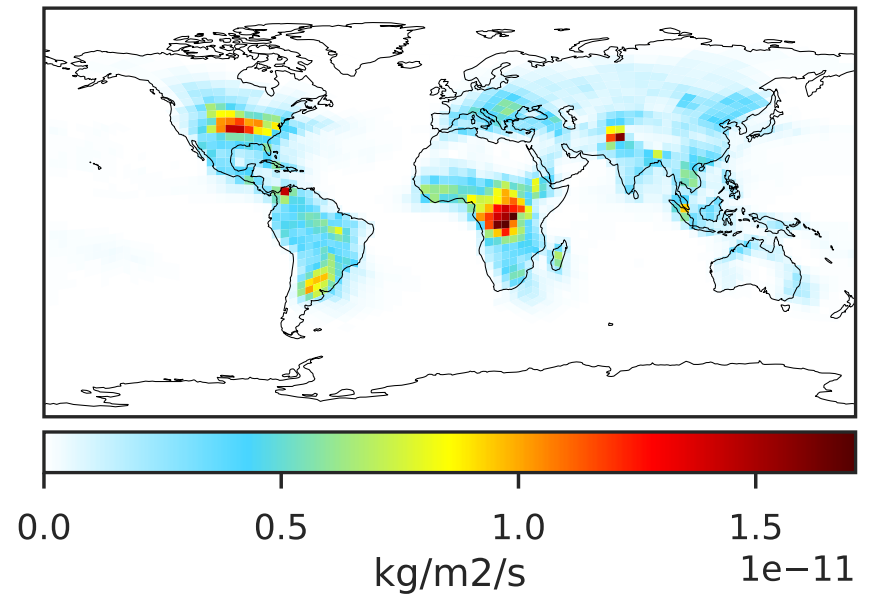

EmisNO_Lightning (AnnualMean)

14.3.0-rc.0 (Ref)
4.0x5.0

14.3.0-rc.0 (Dev)
c24

Difference (1x1.25)
Dev - Ref, Dynamic Range

Difference (1x1.25)
Dev - Ref, Restricted Range [5%,95%]

Ratio (1x1.25)
Dev/Ref, Dynamic Range

Ratio (1x1.25)
Dev/Ref, Fixed Range