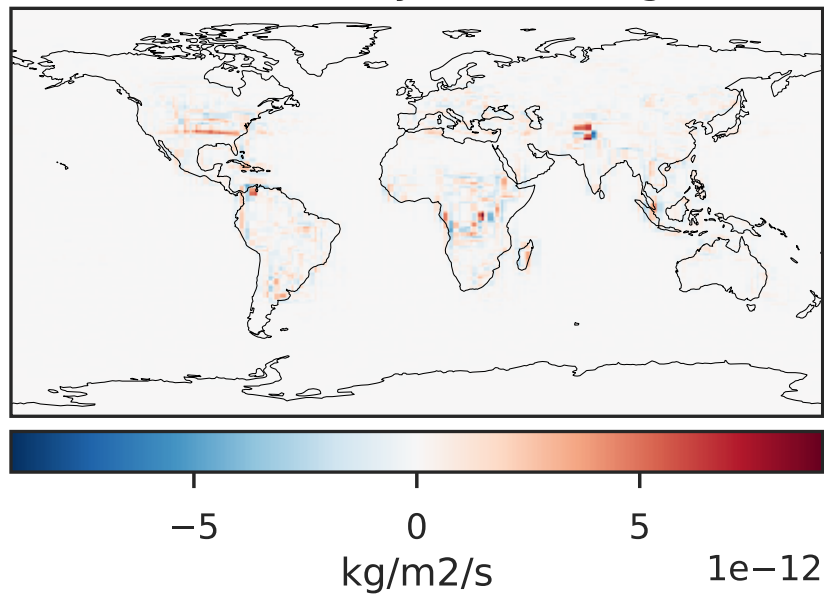

EmisNO_Lightning (AnnualMean)

14.3.0-rc.0 (Ref)
4.0x5.0

14.3.0-rc.0 (Dev)
c24

Difference (1x1.25)
Dev - Ref, Dynamic Range

Difference (1x1.25)
Dev - Ref, Restricted Range [5%,95%]

Ratio (1x1.25)
Dev/Ref, Dynamic Range

Ratio (1x1.25)
Dev/Ref, Fixed Range