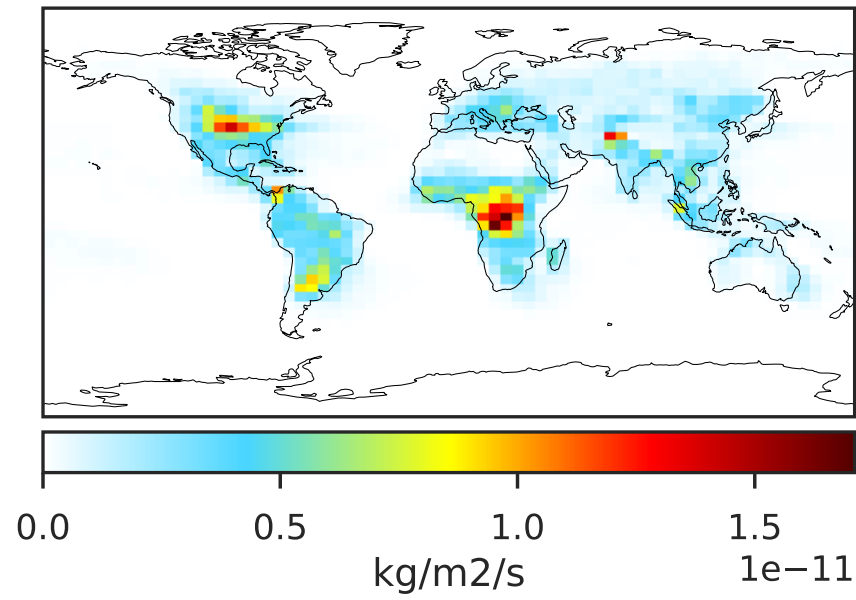

EmisNO_Lightning (AnnualMean)

14.3.0-rc.0 (Ref)
4.0x5.0

14.3.0-rc.0 (Dev)
c24

Difference (1x1.25)
Dev - Ref, Dynamic Range

Difference (1x1.25)
Dev - Ref, Restricted Range [5%,95%]

Ratio (1x1.25)
Dev/Ref, Dynamic Range

Ratio (1x1.25)
Dev/Ref, Fixed Range