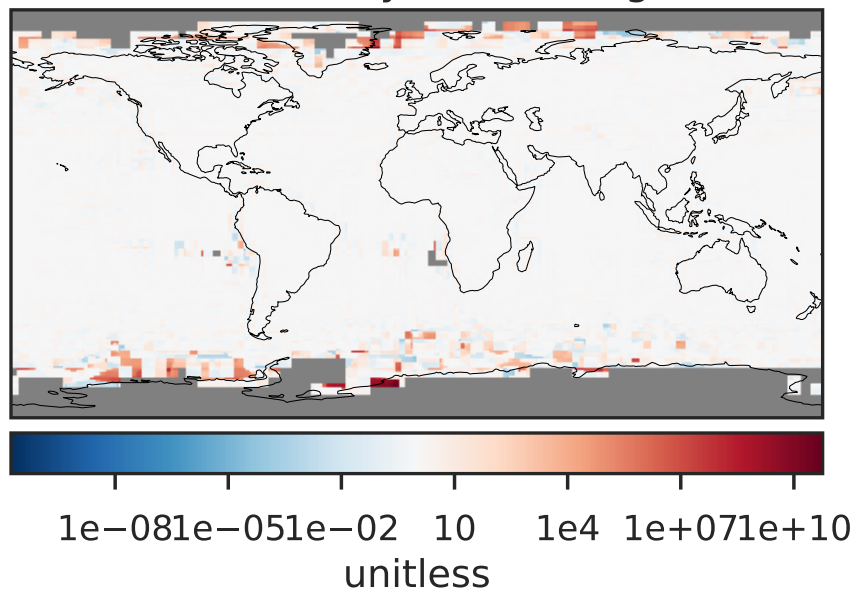

EmisNO_Lightning (AnnualMean)

14.3.0-rc.0 (Ref)
4.0x5.0

14.3.0-rc.0 (Dev)
c24

Difference (1x1.25)
Dev - Ref, Dynamic Range

Difference (1x1.25)
Dev - Ref, Restricted Range [5%,95%]

Ratio (1x1.25)
Dev/Ref, Dynamic Range

Ratio (1x1.25)
Dev/Ref, Fixed Range