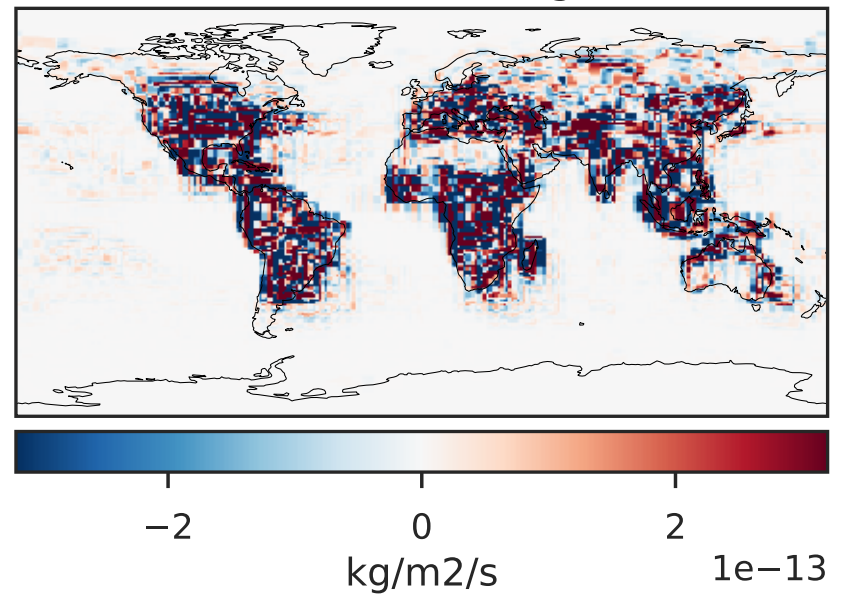

EmisNO_Lightning (AnnualMean)

14.3.0-rc.0 (Ref)
4.0x5.0

14.3.0-rc.0 (Dev)
c24

Difference (1x1.25)
Dev - Ref, Dynamic Range

Difference (1x1.25)
Dev - Ref, Restricted Range [5%,95%]

Ratio (1x1.25)
Dev/Ref, Dynamic Range

Ratio (1x1.25)
Dev/Ref, Fixed Range