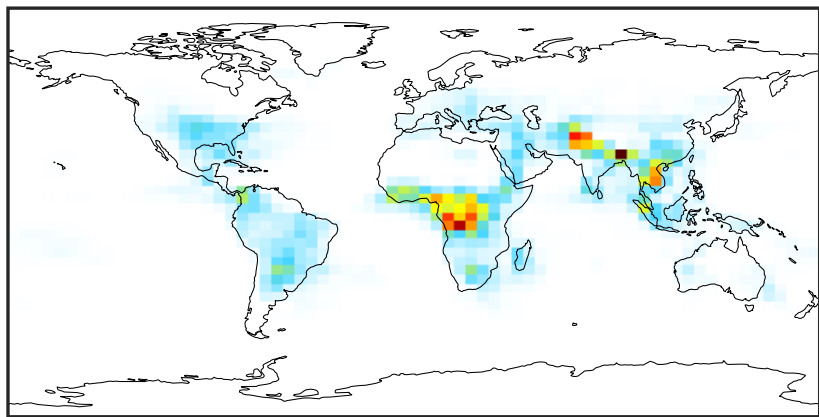

EmisNO_Lightning (Apr2019)

14.3.0-rc.0 (Ref)
4.0x5.0

14.3.0-rc.0 (Dev)
c24

Difference (1x1.25)
Dev - Ref, Dynamic Range

Difference (1x1.25)
Dev - Ref, Restricted Range [5%,95%]

Ratio (1x1.25)
Dev/Ref, Dynamic Range