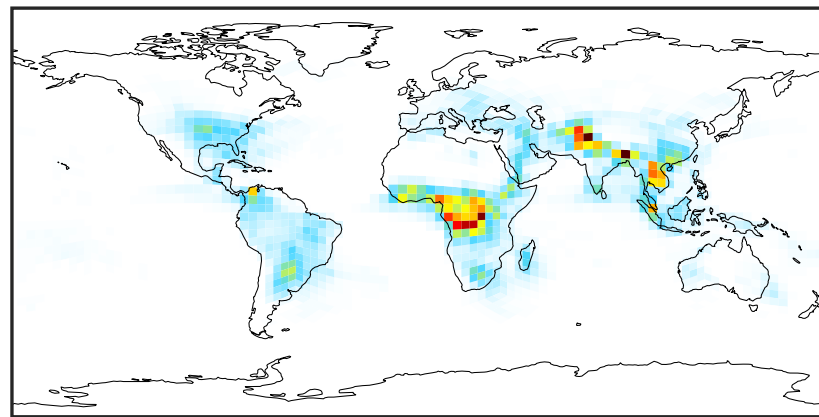

EmisNO_Lightning (Apr2019)

14.3.0-rc.0 (Ref)
4.0x5.0

14.3.0-rc.0 (Dev)
c24

Difference (1x1.25)
Dev - Ref, Dynamic Range

Difference (1x1.25)
Dev - Ref, Restricted Range [5%,95%]

Ratio (1x1.25)
Dev/Ref, Dynamic Range