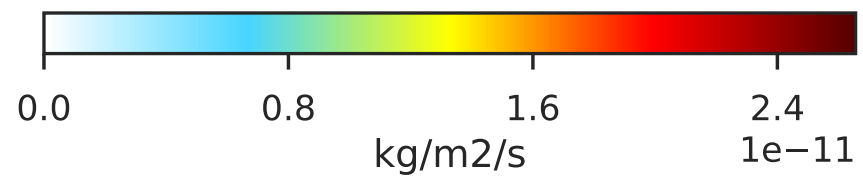

EmisNO_Lightning (Apr2019)

14.3.0-rc.0 (Ref)
4.0x5.0

14.3.0-rc.0 (Dev)
c24

Difference (1x1.25)
Dev - Ref, Dynamic Range

Difference (1x1.25)
Dev - Ref, Restricted Range [5%,95%]

Ratio (1x1.25)
Dev/Ref, Dynamic Range

Ratio (1x1.25)
Dev/Ref, Fixed Range