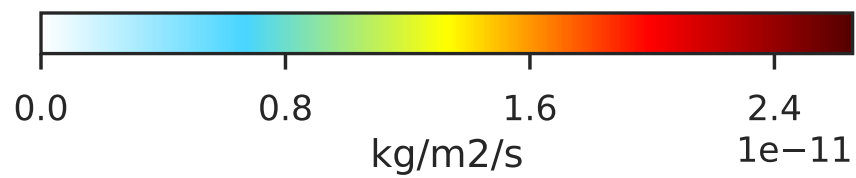

EmisNO_Lightning (Apr2019)

14.3.0-rc.0 (Ref)
4.0x5.0

14.3.0-rc.0 (Dev)
c24

Difference (1x1.25)
Dev - Ref, Dynamic Range

Difference (1x1.25)
Dev - Ref, Restricted Range [5%,95%]

Ratio (1x1.25)
Dev/Ref, Dynamic Range

Ratio (1x1.25)
Dev/Ref, Fixed Range