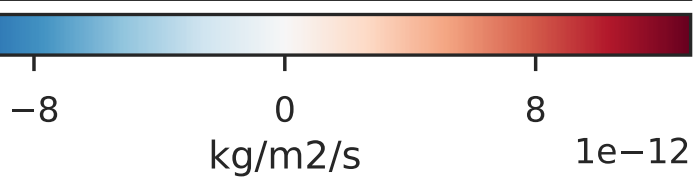

EmisNO_Lightning (Apr2019)

14.3.0-rc.0 (Ref)
4.0x5.0

14.3.0-rc.0 (Dev)
c24

Difference (1x1.25)
Dev - Ref, Dynamic Range

Difference (1x1.25)
Dev - Ref, Restricted Range [5%,95%]

Ratio (1x1.25)
Dev/Ref, Dynamic Range

Ratio (1x1.25)
Dev/Ref, Fixed Range