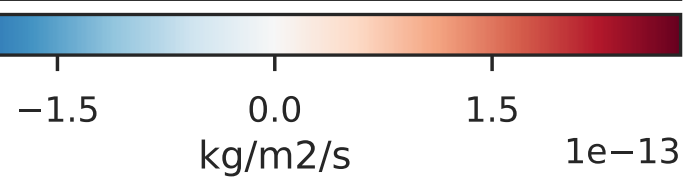

EmisNO_Lightning (Apr2019)

14.3.0-rc.0 (Ref)
4.0x5.0

14.3.0-rc.0 (Dev)
c24

Difference (1x1.25)
Dev - Ref, Dynamic Range

Difference (1x1.25)
Dev - Ref, Restricted Range [5%,95%]

Ratio (1x1.25)
Dev/Ref, Dynamic Range

Ratio (1x1.25)
Dev/Ref, Fixed Range