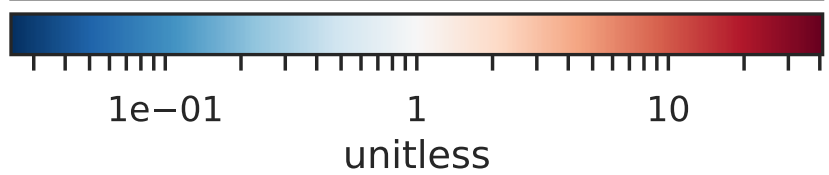

EmisSO2_VolcDegas (Apr2019)

14.3.0-rc.0 (Ref)
4.0x5.0

14.3.0-rc.0 (Dev)
c24

Difference (1x1.25)
Dev - Ref, Dynamic Range

Difference (1x1.25)
Dev - Ref, Restricted Range [5%,95%]

Ratio (1x1.25)
Dev/Ref, Dynamic Range

Ratio (1x1.25)
Dev/Ref, Fixed Range