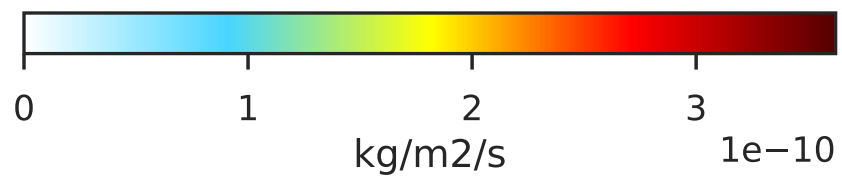

EmisSO2_VolcDegas (Apr2019)

14.3.0-rc.0 (Ref)
4.0x5.0

14.3.0-rc.0 (Dev)
c24

Difference (1x1.25)
Dev - Ref, Dynamic Range

Difference (1x1.25)
Dev - Ref, Restricted Range [5%,95%]

Ratio (1x1.25)
Dev/Ref, Dynamic Range

Ratio (1x1.25)
Dev/Ref, Fixed Range