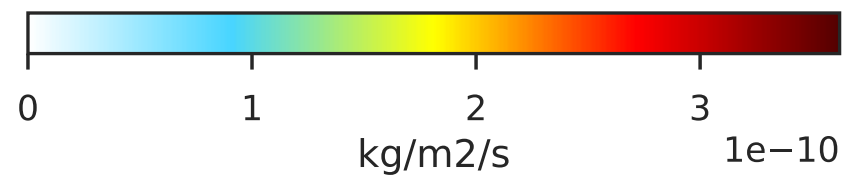

EmisSO2_VolcDegas (Apr2019)

14.3.0-rc.0 (Ref)
4.0x5.0

14.3.0-rc.0 (Dev)
c24

Difference (1x1.25)
Dev - Ref, Dynamic Range

Difference (1x1.25)
Dev - Ref, Restricted Range [5%,95%]

Ratio (1x1.25)
Dev/Ref, Dynamic Range

Ratio (1x1.25)
Dev/Ref, Fixed Range