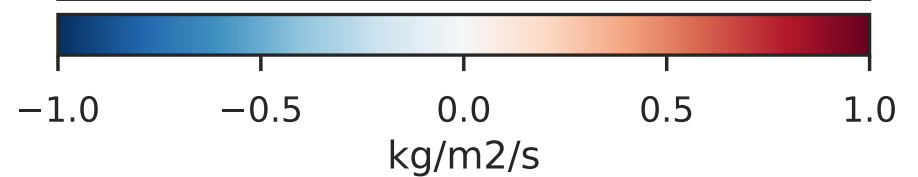

EmisSO2_VolcDegas (Apr2019)

14.3.0-rc.0 (Ref)
4.0x5.0

14.3.0-rc.0 (Dev)
c24

Difference (1x1.25)
Dev - Ref, Dynamic Range

Difference (1x1.25)
Dev - Ref, Restricted Range [5%,95%]

Ratio (1x1.25)
Dev/Ref, Dynamic Range

Ratio (1x1.25)
Dev/Ref, Fixed Range