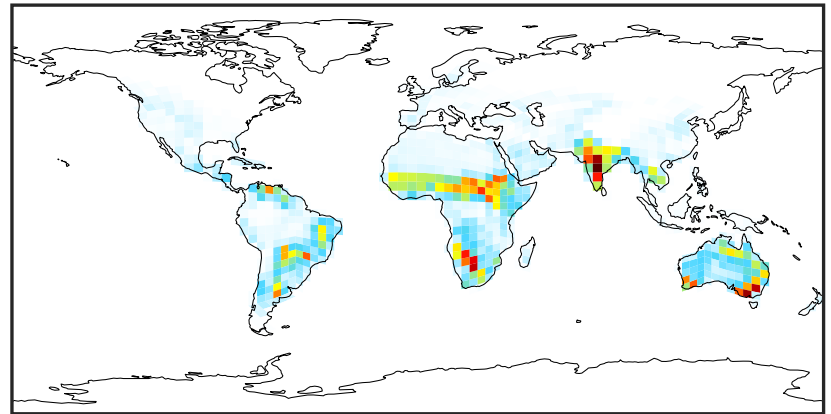

# EmisNO\_Soil (Jan2019)

14.3.0-rc.0 (Ref)  
4.0x5.0

14.3.0-rc.0 (Dev)  
c24

Difference (1x1.25)  
Dev - Ref, Dynamic Range

Difference (1x1.25)  
Dev - Ref, Restricted Range [5%,95%]

Ratio (1x1.25)  
Dev/Ref, Dynamic Range

Ratio (1x1.25)  
Dev/Ref, Fixed Range