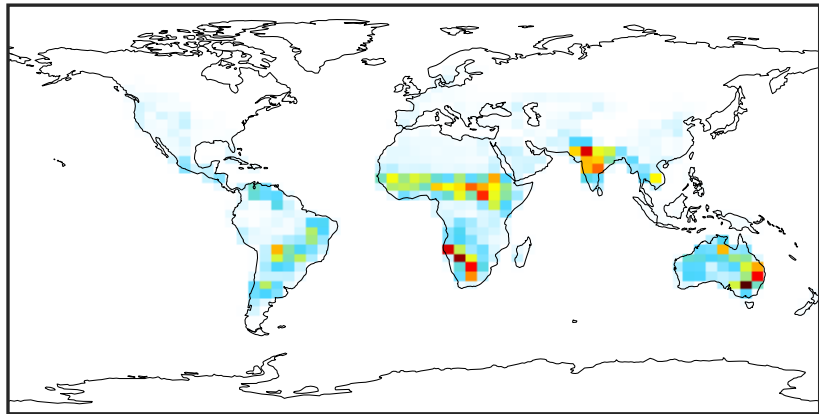

# EmisNO\_Soil (Jan2019)

14.3.0-rc.0 (Ref)  
4.0x5.0

14.3.0-rc.0 (Dev)  
c24

Difference (1x1.25)  
Dev - Ref, Dynamic Range

Difference (1x1.25)  
Dev - Ref, Restricted Range [5%,95%]

Ratio (1x1.25)  
Dev/Ref, Dynamic Range

Ratio (1x1.25)  
Dev/Ref, Fixed Range