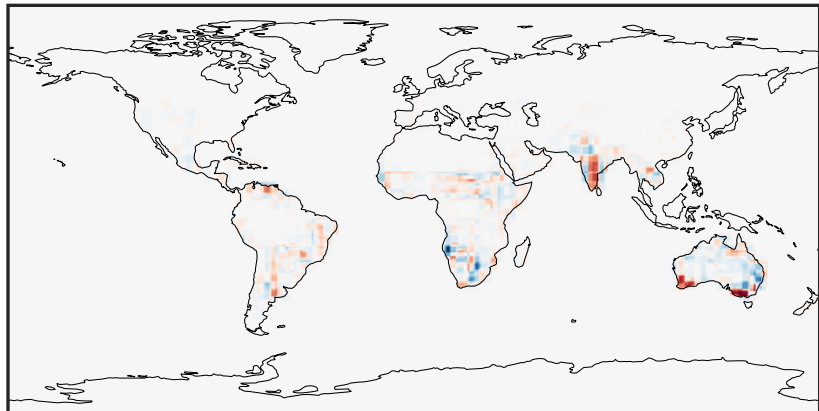

# EmisNO\_Soil (Jan2019)

14.3.0-rc.0 (Ref)  
4.0x5.0

14.3.0-rc.0 (Dev)  
c24

Difference (1x1.25)  
Dev - Ref, Dynamic Range

Difference (1x1.25)  
Dev - Ref, Restricted Range [5%,95%]

Ratio (1x1.25)  
Dev/Ref, Dynamic Range