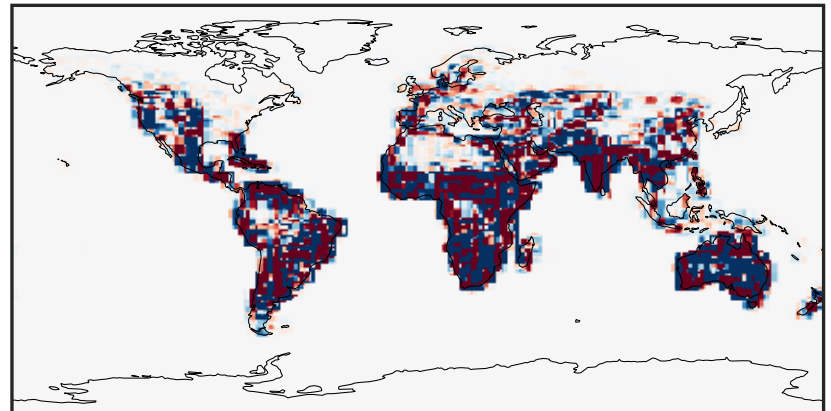

# EmisNO\_Soil (Jan2019)

14.3.0-rc.0 (Ref)  
4.0x5.0

14.3.0-rc.0 (Dev)  
c24

Difference (1x1.25)  
Dev - Ref, Dynamic Range

Difference (1x1.25)  
Dev - Ref, Restricted Range [5%,95%]

Ratio (1x1.25)  
Dev/Ref, Dynamic Range

Ratio (1x1.25)  
Dev/Ref, Fixed Range