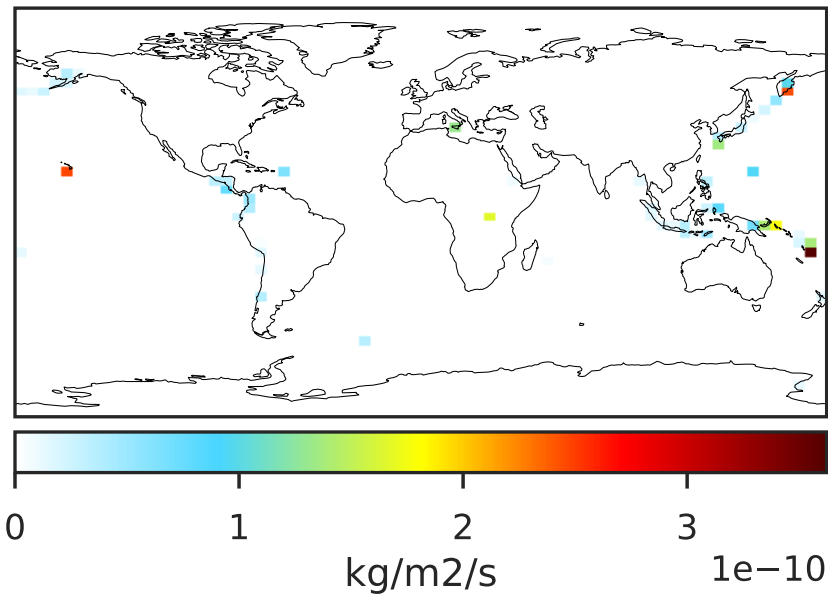

EmisSO2_VolcDegas (Jan2019)

14.3.0-rc.0 (Ref)
4.0x5.0

14.3.0-rc.0 (Dev)
c24

Difference (1x1.25)
Dev - Ref, Dynamic Range

Difference (1x1.25)
Dev - Ref, Restricted Range [5%,95%]

Ratio (1x1.25)
Dev/Ref, Dynamic Range

Ratio (1x1.25)
Dev/Ref, Fixed Range