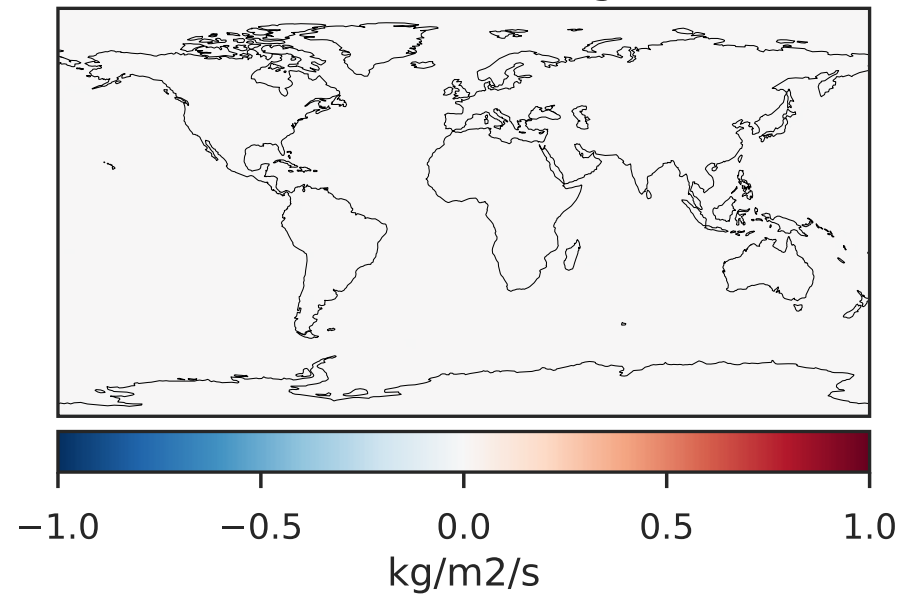

EmisSO2_VolcDegas (Jan2019)

14.3.0-rc.0 (Ref)
4.0x5.0

14.3.0-rc.0 (Dev)
c24

Difference (1x1.25)
Dev - Ref, Dynamic Range

Difference (1x1.25)
Dev - Ref, Restricted Range [5%,95%]

Ratio (1x1.25)
Dev/Ref, Dynamic Range

Ratio (1x1.25)
Dev/Ref, Fixed Range