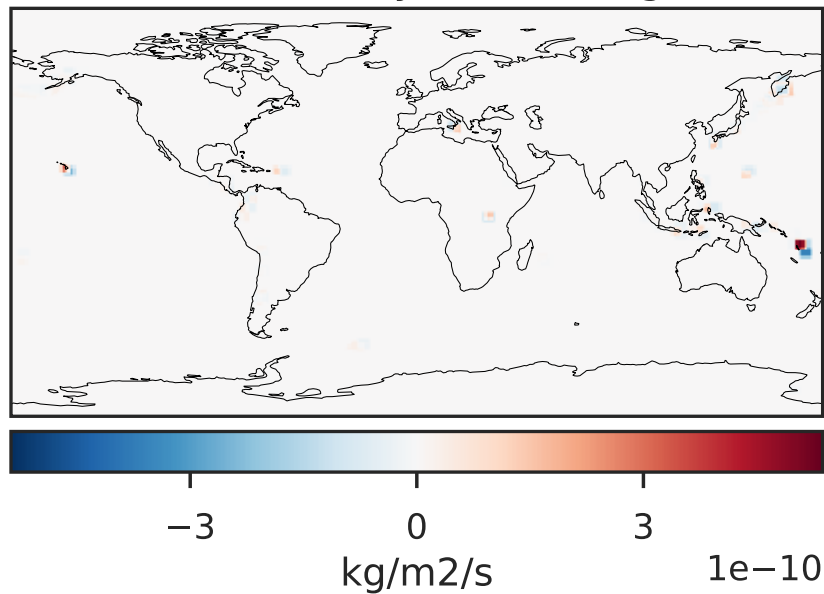

EmisSO2_VolcDegas (Jan2019)

14.3.0-rc.0 (Ref)
4.0x5.0

14.3.0-rc.0 (Dev)
c24

Difference (1x1.25)
Dev - Ref, Dynamic Range

Difference (1x1.25)
Dev - Ref, Restricted Range [5%,95%]

Ratio (1x1.25)
Dev/Ref, Dynamic Range

Ratio (1x1.25)
Dev/Ref, Fixed Range