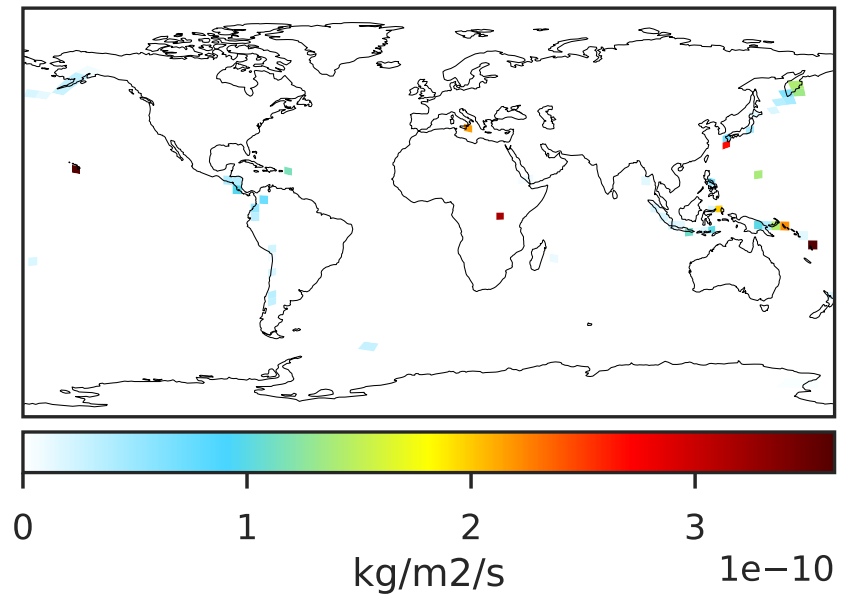

EmisSO2_VolcDegas (Jan2019)

14.3.0-rc.0 (Ref)
4.0x5.0

14.3.0-rc.0 (Dev)
c24

Difference (1x1.25)
Dev - Ref, Dynamic Range

Difference (1x1.25)
Dev - Ref, Restricted Range [5%,95%]

Ratio (1x1.25)
Dev/Ref, Dynamic Range

Ratio (1x1.25)
Dev/Ref, Fixed Range