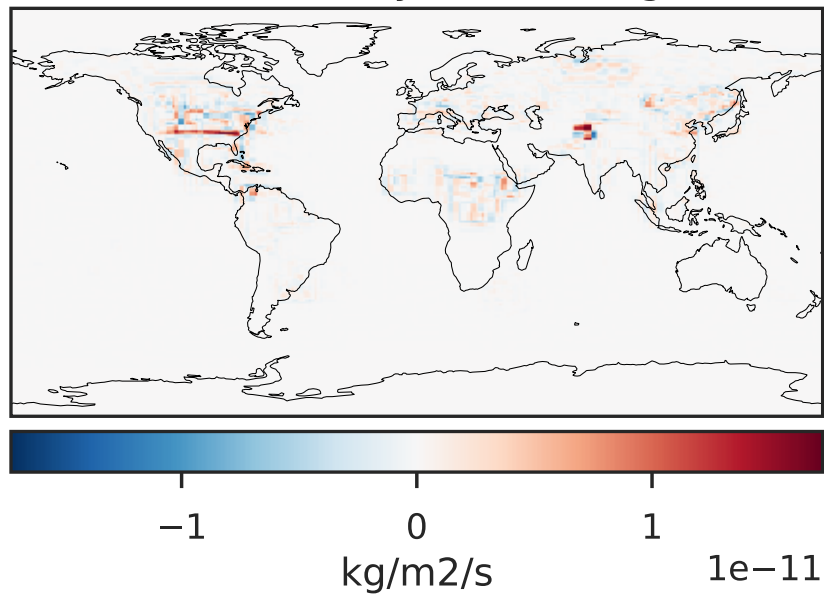

EmisNO_Lightning (Jul2019)

14.3.0-rc.0 (Ref)
4.0x5.0

14.3.0-rc.0 (Dev)
c24

Difference (1x1.25)
Dev - Ref, Dynamic Range

Difference (1x1.25)
Dev - Ref, Restricted Range [5%,95%]

Ratio (1x1.25)
Dev/Ref, Dynamic Range

Ratio (1x1.25)
Dev/Ref, Fixed Range