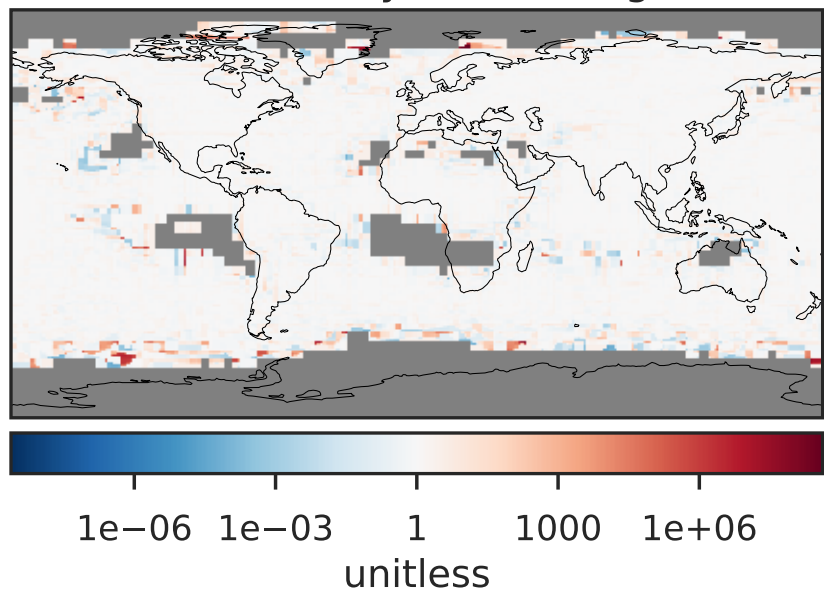

EmisNO_Lightning (Jul2019)

14.3.0-rc.0 (Ref)
4.0x5.0

14.3.0-rc.0 (Dev)
c24

Difference (1x1.25)
Dev - Ref, Dynamic Range

Difference (1x1.25)
Dev - Ref, Restricted Range [5%,95%]

Ratio (1x1.25)
Dev/Ref, Dynamic Range

Ratio (1x1.25)
Dev/Ref, Fixed Range