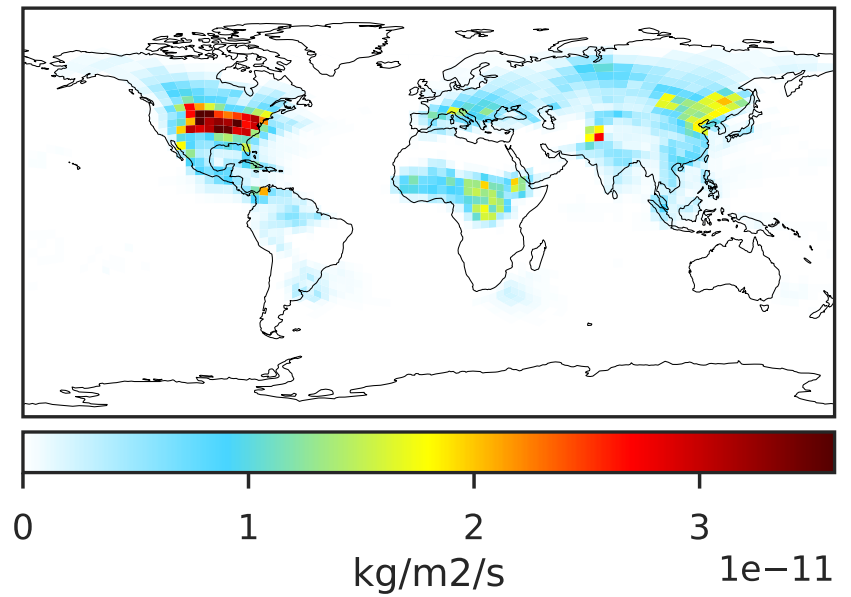

EmisNO_Lightning (Jul2019)

14.3.0-rc.0 (Ref)
4.0x5.0

14.3.0-rc.0 (Dev)
c24

Difference (1x1.25)
Dev - Ref, Dynamic Range

Difference (1x1.25)
Dev - Ref, Restricted Range [5%,95%]

Ratio (1x1.25)
Dev/Ref, Dynamic Range

Ratio (1x1.25)
Dev/Ref, Fixed Range