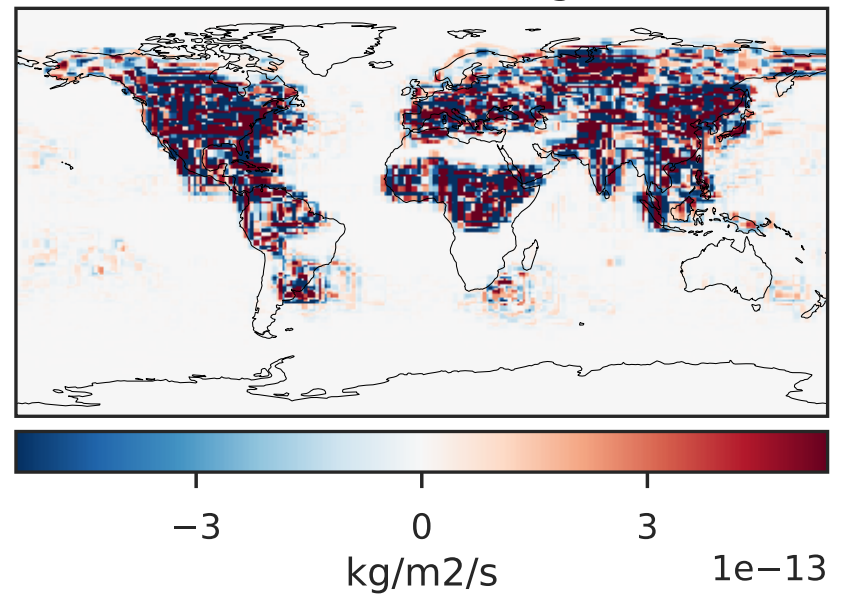

EmisNO_Lightning (Jul2019)

14.3.0-rc.0 (Ref)
4.0x5.0

14.3.0-rc.0 (Dev)
c24

Difference (1x1.25)
Dev - Ref, Dynamic Range

Difference (1x1.25)
Dev - Ref, Restricted Range [5%,95%]

Ratio (1x1.25)
Dev/Ref, Dynamic Range

Ratio (1x1.25)
Dev/Ref, Fixed Range