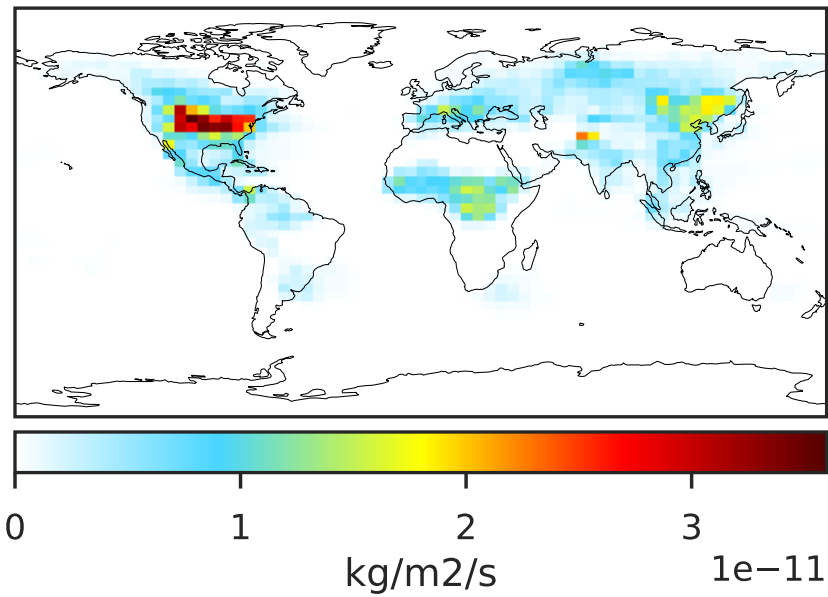

EmisNO_Lightning (Jul2019)

14.3.0-rc.0 (Ref)
4.0x5.0

14.3.0-rc.0 (Dev)
c24

Difference (1x1.25)
Dev - Ref, Dynamic Range

Difference (1x1.25)
Dev - Ref, Restricted Range [5%,95%]

Ratio (1x1.25)
Dev/Ref, Dynamic Range

Ratio (1x1.25)
Dev/Ref, Fixed Range