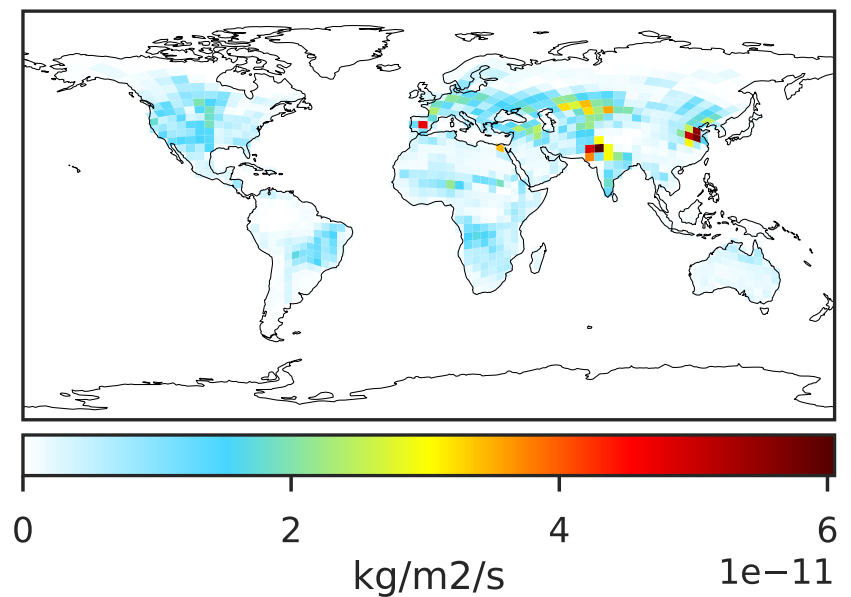

EmisNO_Soil (Jul2019)

14.3.0-rc.0 (Ref)
4.0x5.0

14.3.0-rc.0 (Dev)
c24

Difference (1x1.25)
Dev - Ref, Dynamic Range

Difference (1x1.25)
Dev - Ref, Restricted Range [5%,95%]

Ratio (1x1.25)
Dev/Ref, Dynamic Range

Ratio (1x1.25)
Dev/Ref, Fixed Range