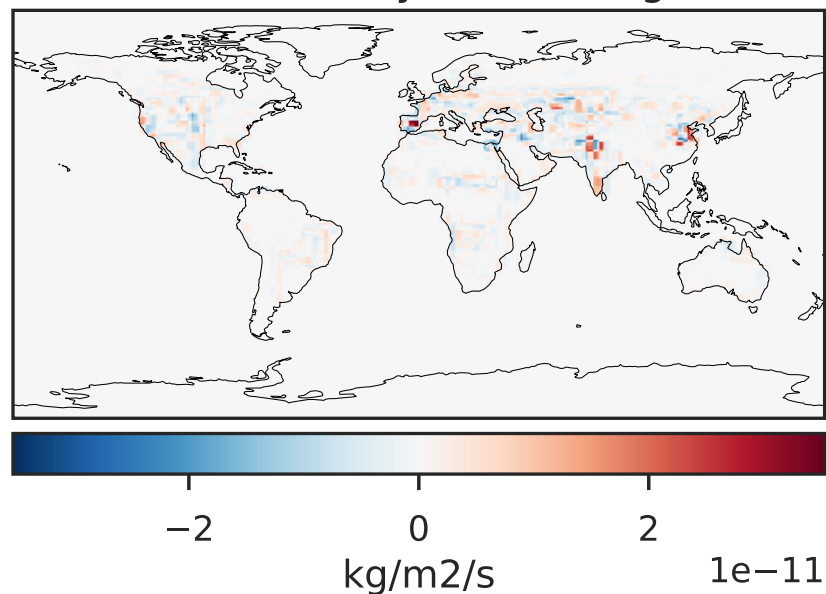

EmisNO_Soil (Jul2019)

14.3.0-rc.0 (Ref)
4.0x5.0

14.3.0-rc.0 (Dev)
c24

Difference (1x1.25)
Dev - Ref, Dynamic Range

Difference (1x1.25)
Dev - Ref, Restricted Range [5%,95%]

Ratio (1x1.25)
Dev/Ref, Dynamic Range

Ratio (1x1.25)
Dev/Ref, Fixed Range