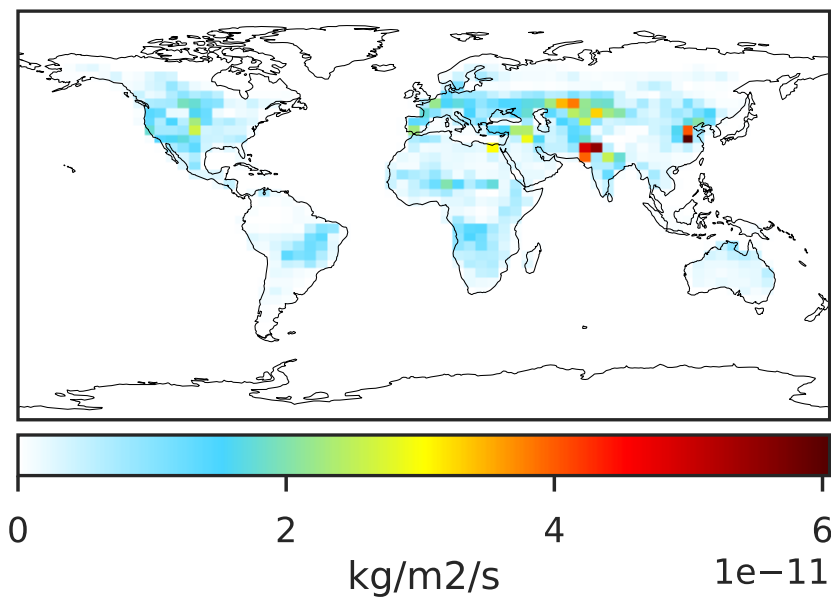

EmisNO_Soil (Jul2019)

14.3.0-rc.0 (Ref)
4.0x5.0

14.3.0-rc.0 (Dev)
c24

Difference (1x1.25)
Dev - Ref, Dynamic Range

Difference (1x1.25)
Dev - Ref, Restricted Range [5%,95%]

Ratio (1x1.25)
Dev/Ref, Dynamic Range

Ratio (1x1.25)
Dev/Ref, Fixed Range