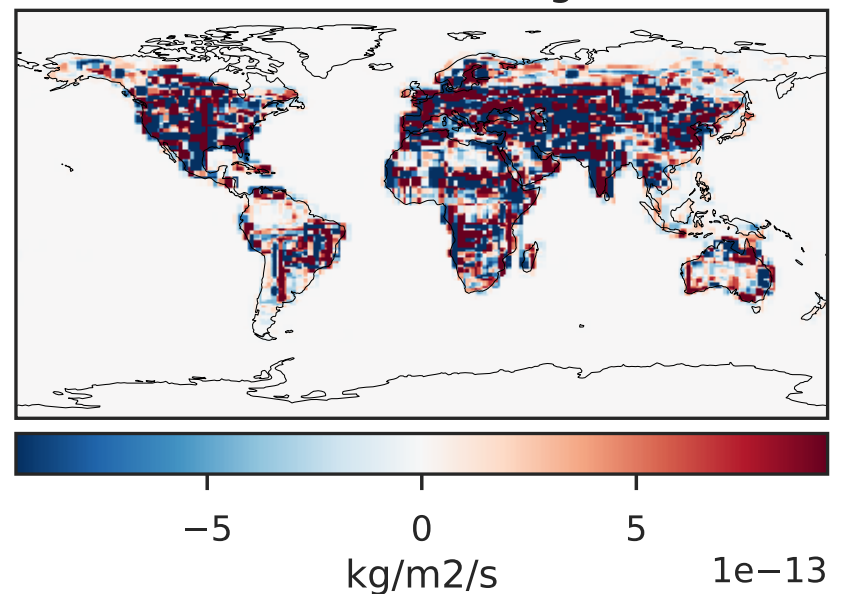

EmisNO_Soil (Jul2019)

14.3.0-rc.0 (Ref)
4.0x5.0

14.3.0-rc.0 (Dev)
c24

Difference (1x1.25)
Dev - Ref, Dynamic Range

Difference (1x1.25)
Dev - Ref, Restricted Range [5%,95%]

Ratio (1x1.25)
Dev/Ref, Dynamic Range

Ratio (1x1.25)
Dev/Ref, Fixed Range