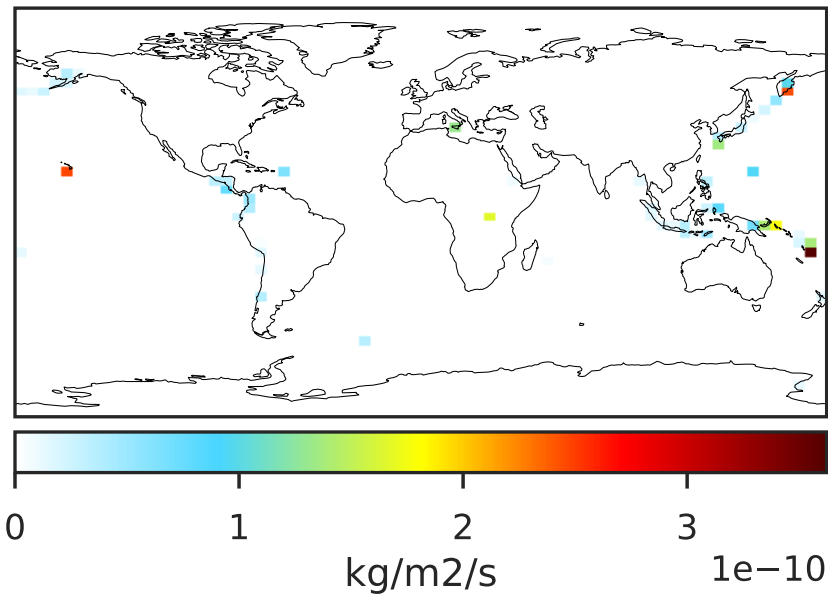

EmisSO2_VolcDegas (Jul2019)

14.3.0-rc.0 (Ref)
4.0x5.0

14.3.0-rc.0 (Dev)
c24

Difference (1x1.25)
Dev - Ref, Dynamic Range

Difference (1x1.25)
Dev - Ref, Restricted Range [5%,95%]

Ratio (1x1.25)
Dev/Ref, Dynamic Range

Ratio (1x1.25)
Dev/Ref, Fixed Range