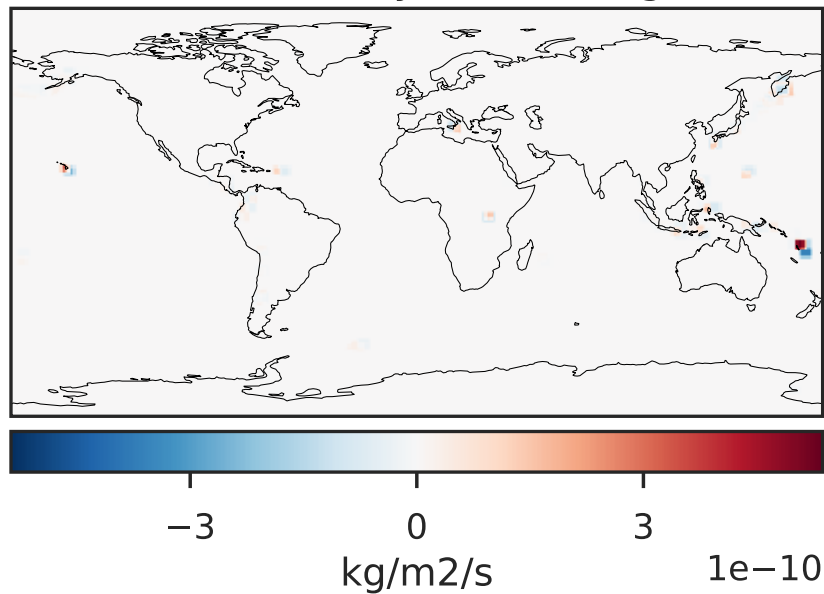

EmisSO2_VolcDegas (Jul2019)

14.3.0-rc.0 (Ref)
4.0x5.0

14.3.0-rc.0 (Dev)
c24

Difference (1x1.25)
Dev - Ref, Dynamic Range

Difference (1x1.25)
Dev - Ref, Restricted Range [5%,95%]

Ratio (1x1.25)
Dev/Ref, Dynamic Range

Ratio (1x1.25)
Dev/Ref, Fixed Range