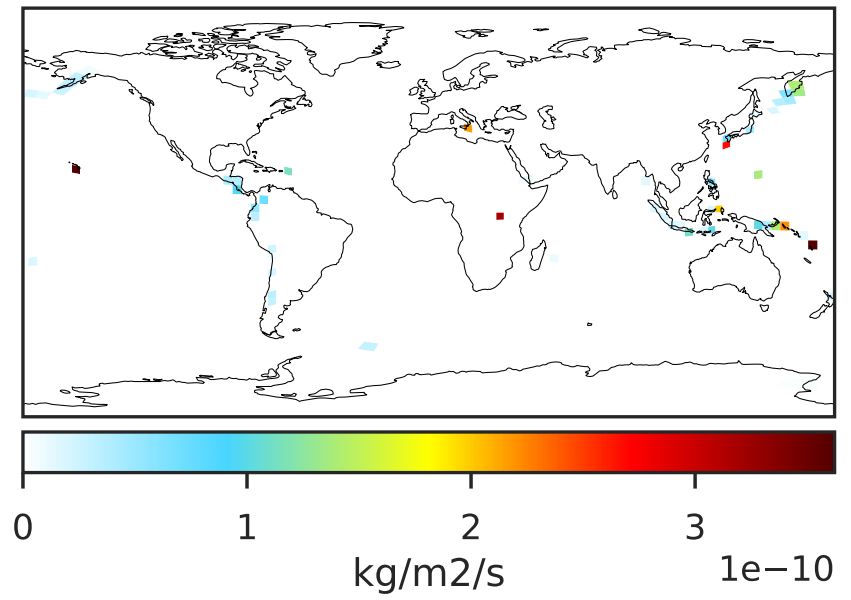

EmisSO2_VolcDegas (Jul2019)

14.3.0-rc.0 (Ref)
4.0x5.0

14.3.0-rc.0 (Dev)
c24

Difference (1x1.25)
Dev - Ref, Dynamic Range

Difference (1x1.25)
Dev - Ref, Restricted Range [5%,95%]

Ratio (1x1.25)
Dev/Ref, Dynamic Range

Ratio (1x1.25)
Dev/Ref, Fixed Range