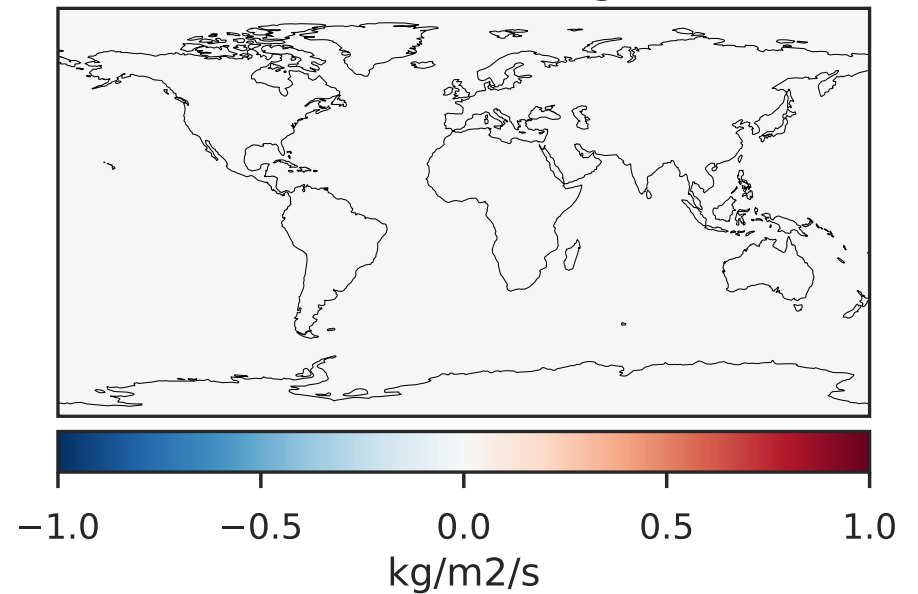

EmisSO2_VolcDegas (Jul2019)

14.3.0-rc.0 (Ref)
4.0x5.0

14.3.0-rc.0 (Dev)
c24

Difference (1x1.25)
Dev - Ref, Dynamic Range

Difference (1x1.25)
Dev - Ref, Restricted Range [5%,95%]

Ratio (1x1.25)
Dev/Ref, Dynamic Range

Ratio (1x1.25)
Dev/Ref, Fixed Range