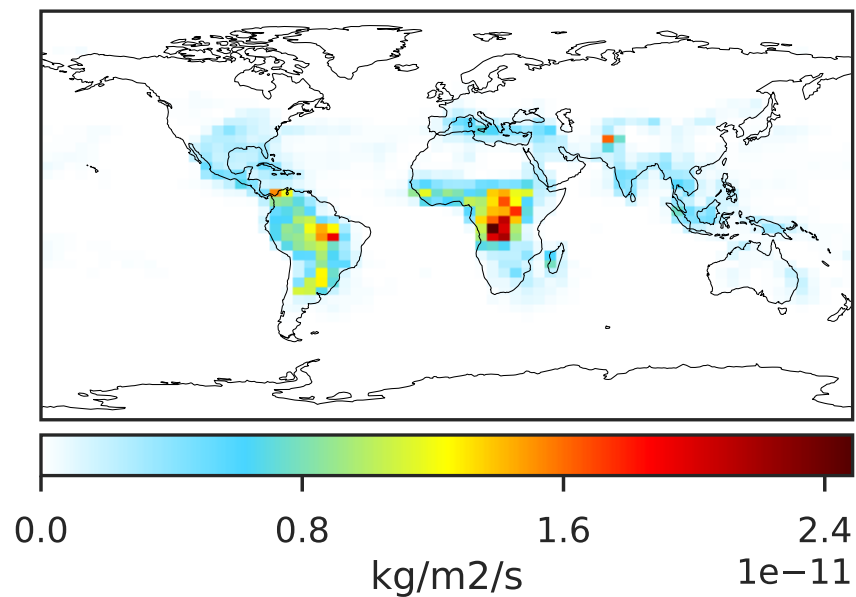

# EmisNO\_Lightning (Oct2019)

14.3.0-rc.0 (Ref)  
4.0x5.0

14.3.0-rc.0 (Dev)  
c24

Difference (1x1.25)  
Dev - Ref, Dynamic Range

Difference (1x1.25)  
Dev - Ref, Restricted Range [5%,95%]

Ratio (1x1.25)  
Dev/Ref, Dynamic Range

Ratio (1x1.25)  
Dev/Ref, Fixed Range