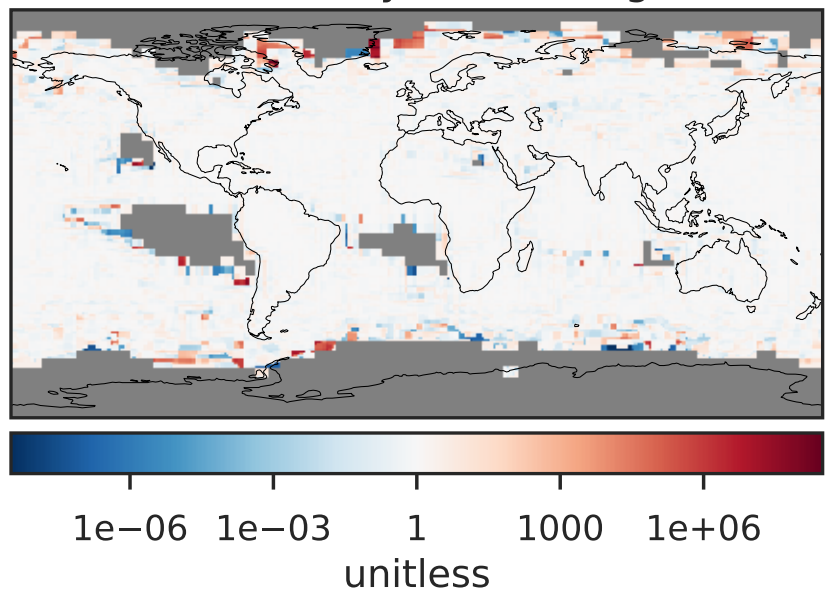

# EmisNO\_Lightning (Oct2019)

14.3.0-rc.0 (Ref)  
4.0x5.0

14.3.0-rc.0 (Dev)  
c24

Difference (1x1.25)  
Dev - Ref, Dynamic Range

Difference (1x1.25)  
Dev - Ref, Restricted Range [5%,95%]

Ratio (1x1.25)  
Dev/Ref, Dynamic Range

Ratio (1x1.25)  
Dev/Ref, Fixed Range