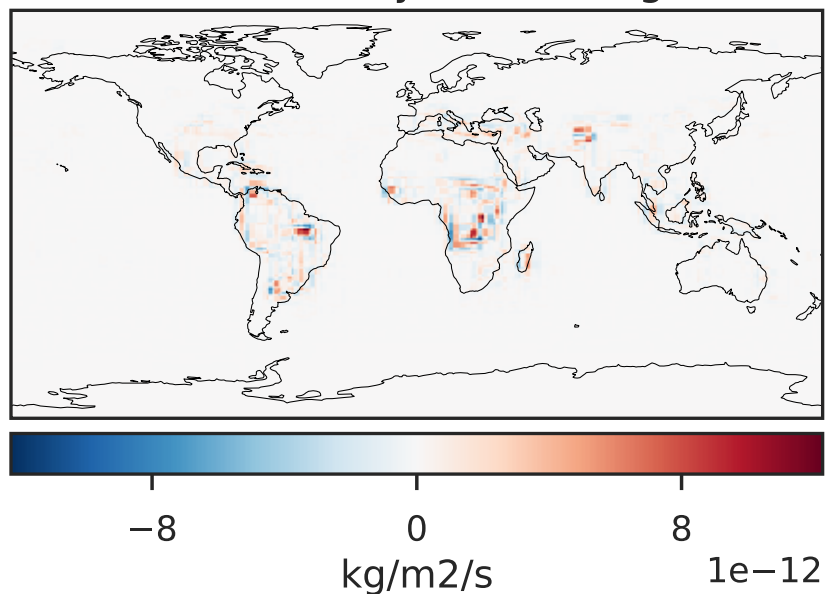

# EmisNO\_Lightning (Oct2019)

14.3.0-rc.0 (Ref)  
4.0x5.0

14.3.0-rc.0 (Dev)  
c24

Difference (1x1.25)  
Dev - Ref, Dynamic Range

Difference (1x1.25)  
Dev - Ref, Restricted Range [5%,95%]

Ratio (1x1.25)  
Dev/Ref, Dynamic Range

Ratio (1x1.25)  
Dev/Ref, Fixed Range