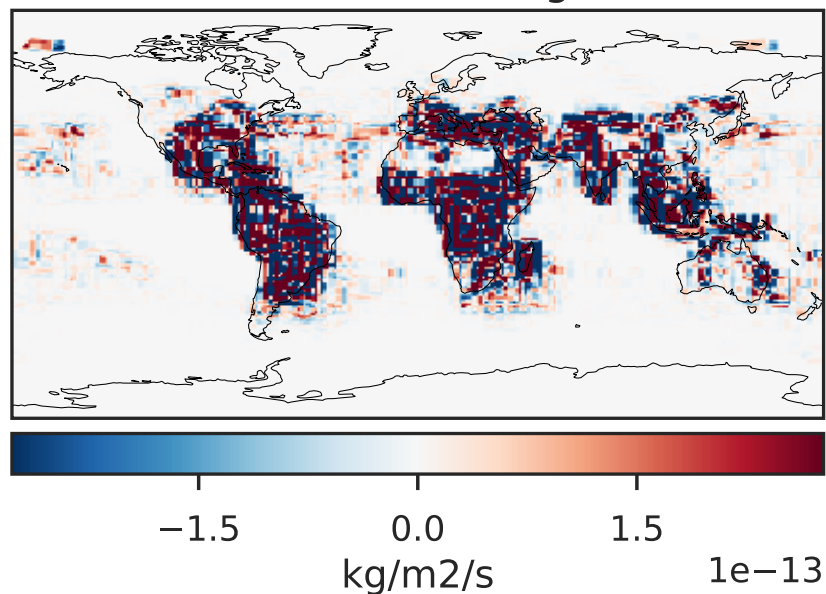

# EmisNO\_Lightning (Oct2019)

14.3.0-rc.0 (Ref)  
4.0x5.0

14.3.0-rc.0 (Dev)  
c24

Difference (1x1.25)  
Dev - Ref, Dynamic Range

Difference (1x1.25)  
Dev - Ref, Restricted Range [5%,95%]

Ratio (1x1.25)  
Dev/Ref, Dynamic Range

Ratio (1x1.25)  
Dev/Ref, Fixed Range