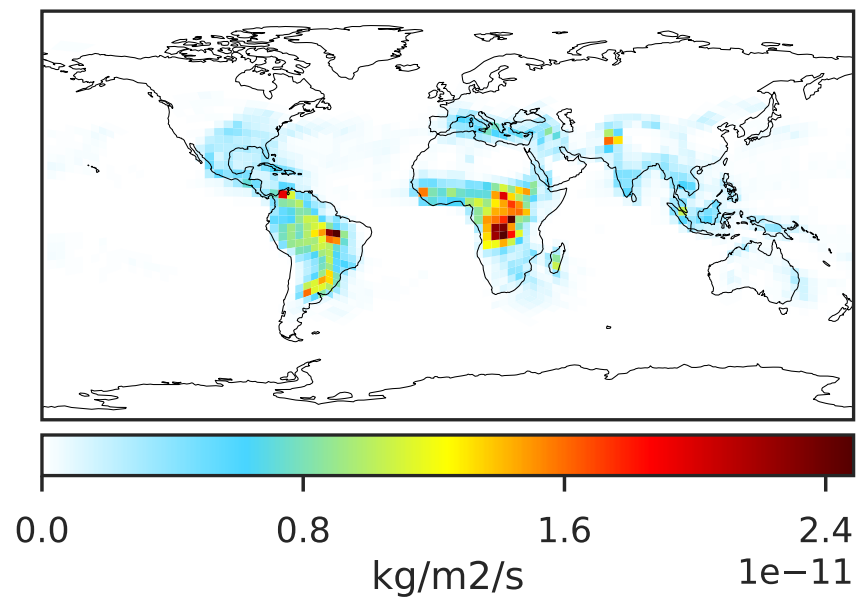

# EmisNO\_Lightning (Oct2019)

14.3.0-rc.0 (Ref)  
4.0x5.0

14.3.0-rc.0 (Dev)  
c24

Difference (1x1.25)  
Dev - Ref, Dynamic Range

Difference (1x1.25)  
Dev - Ref, Restricted Range [5%,95%]

Ratio (1x1.25)  
Dev/Ref, Dynamic Range

Ratio (1x1.25)  
Dev/Ref, Fixed Range