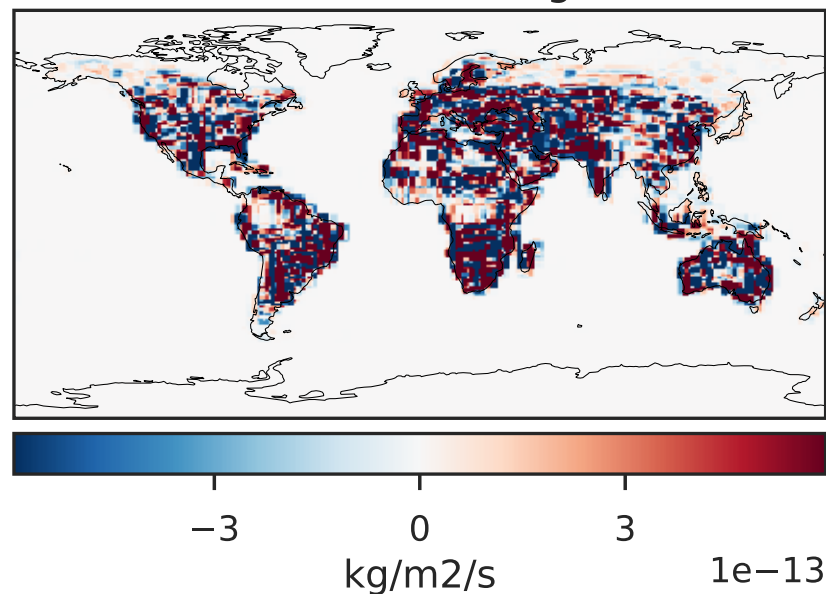

EmisNO_Soil (Oct2019)

14.3.0-rc.0 (Ref)
4.0x5.0

14.3.0-rc.0 (Dev)
c24

Difference (1x1.25)
Dev - Ref, Dynamic Range

Difference (1x1.25)
Dev - Ref, Restricted Range [5%,95%]

Ratio (1x1.25)
Dev/Ref, Dynamic Range

Ratio (1x1.25)
Dev/Ref, Fixed Range