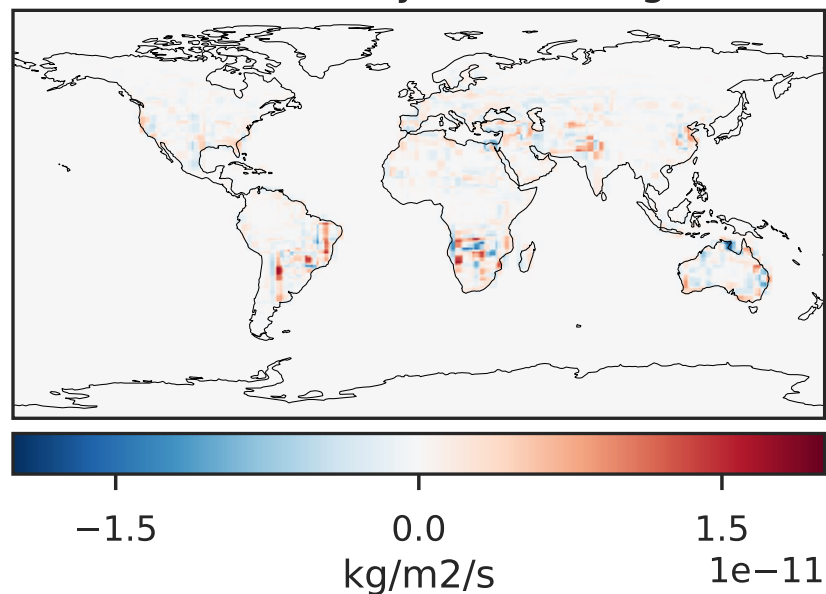

EmisNO_Soil (Oct2019)

14.3.0-rc.0 (Ref)
4.0x5.0

14.3.0-rc.0 (Dev)
c24

Difference (1x1.25)
Dev - Ref, Dynamic Range

Difference (1x1.25)
Dev - Ref, Restricted Range [5%,95%]

Ratio (1x1.25)
Dev/Ref, Dynamic Range

Ratio (1x1.25)
Dev/Ref, Fixed Range