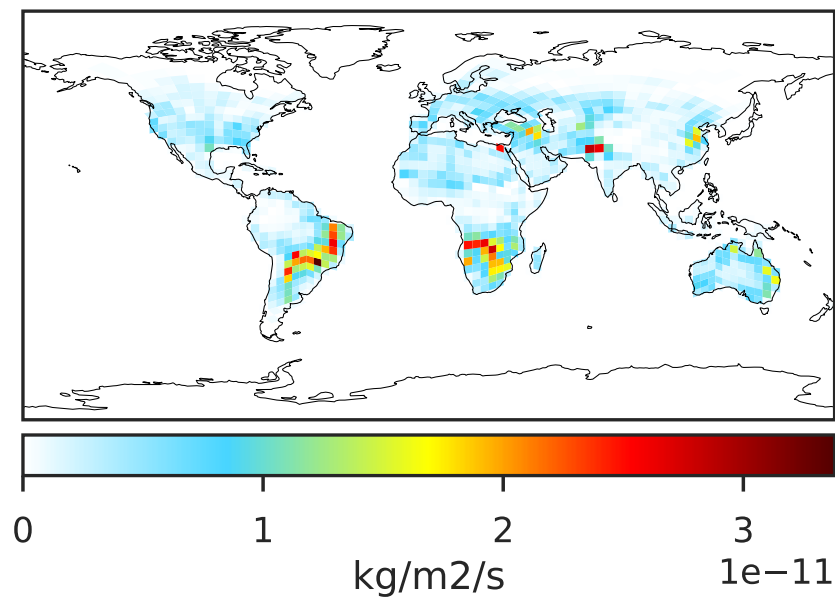

EmisNO_Soil (Oct2019)

14.3.0-rc.0 (Ref)
4.0x5.0

14.3.0-rc.0 (Dev)
c24

Difference (1x1.25)
Dev - Ref, Dynamic Range

Difference (1x1.25)
Dev - Ref, Restricted Range [5%,95%]

Ratio (1x1.25)
Dev/Ref, Dynamic Range

Ratio (1x1.25)
Dev/Ref, Fixed Range