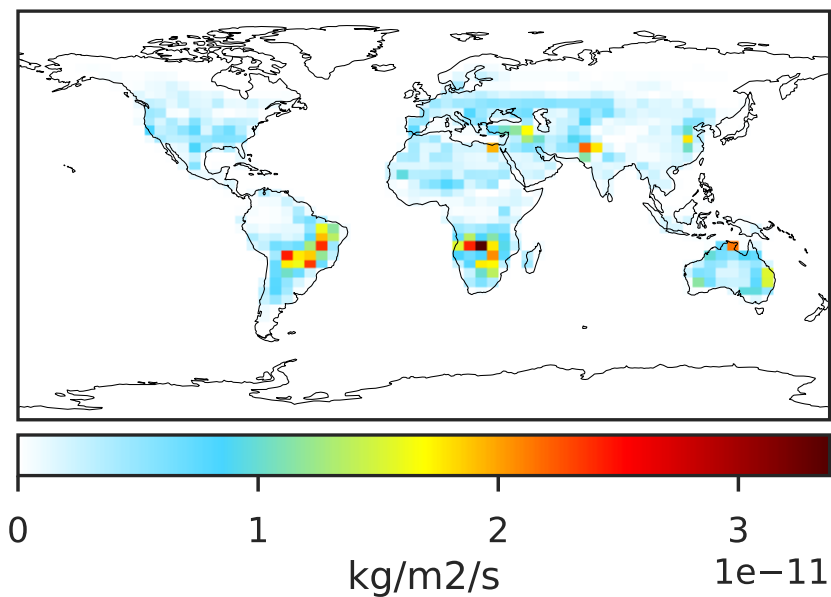

EmisNO_Soil (Oct2019)

14.3.0-rc.0 (Ref)
4.0x5.0

14.3.0-rc.0 (Dev)
c24

Difference (1x1.25)
Dev - Ref, Dynamic Range

Difference (1x1.25)
Dev - Ref, Restricted Range [5%,95%]

Ratio (1x1.25)
Dev/Ref, Dynamic Range

Ratio (1x1.25)
Dev/Ref, Fixed Range