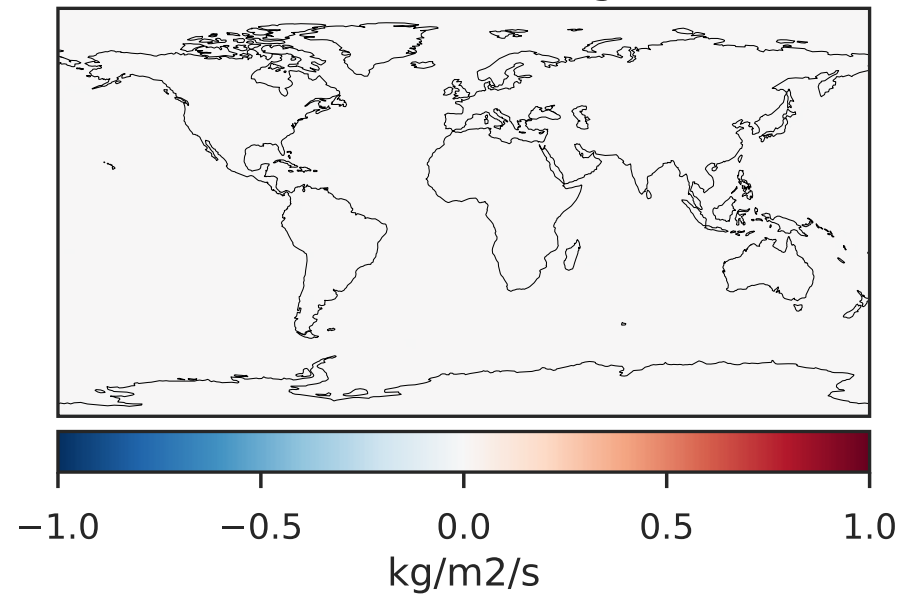

EmisSO2_VolcDegas (Oct2019)

14.3.0-rc.0 (Ref)
4.0x5.0

14.3.0-rc.0 (Dev)
c24

Difference (1x1.25)
Dev - Ref, Dynamic Range

Difference (1x1.25)
Dev - Ref, Restricted Range [5%,95%]

Ratio (1x1.25)
Dev/Ref, Dynamic Range

Ratio (1x1.25)
Dev/Ref, Fixed Range