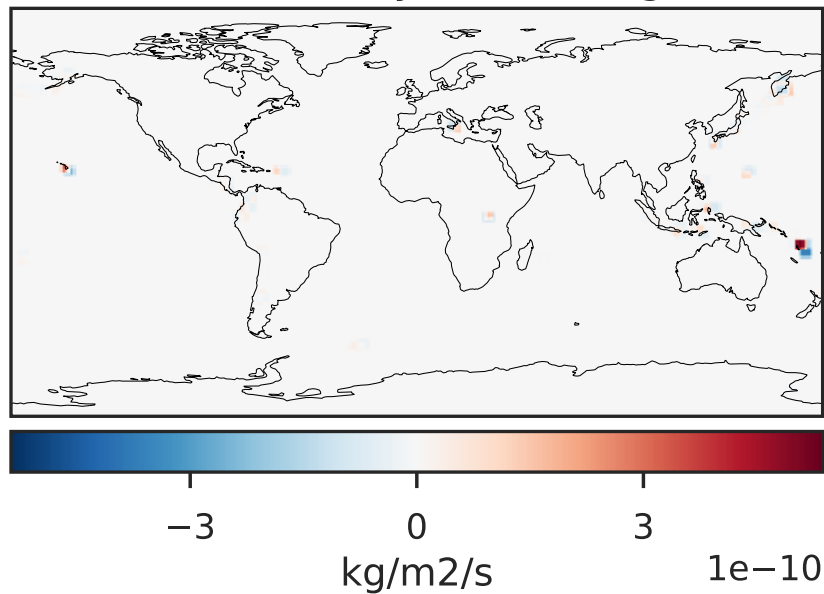

EmisSO2_VolcDegas (Oct2019)

14.3.0-rc.0 (Ref)
4.0x5.0

14.3.0-rc.0 (Dev)
c24

Difference (1x1.25)
Dev - Ref, Dynamic Range

Difference (1x1.25)
Dev - Ref, Restricted Range [5%,95%]

Ratio (1x1.25)
Dev/Ref, Dynamic Range

Ratio (1x1.25)
Dev/Ref, Fixed Range