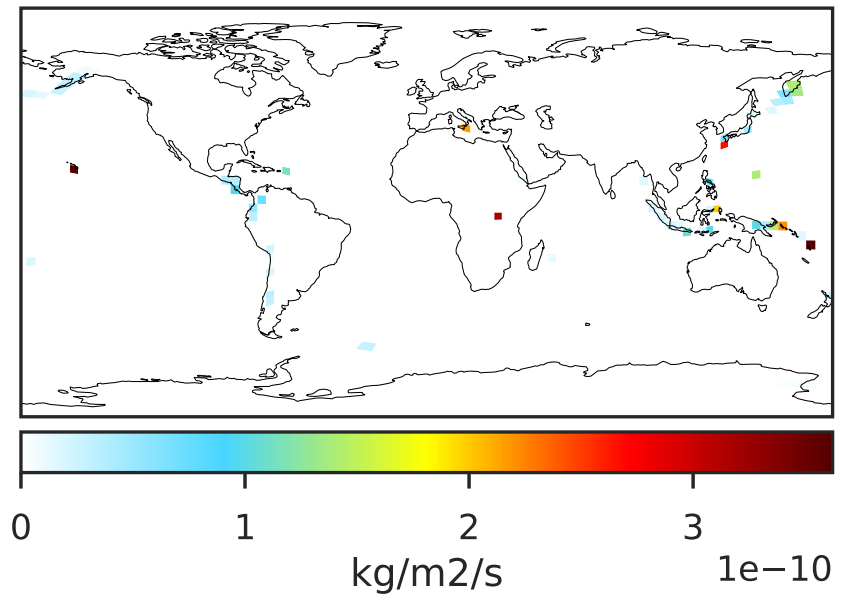

EmisSO2_VolcDegas (Oct2019)

14.3.0-rc.0 (Ref)
4.0x5.0

14.3.0-rc.0 (Dev)
c24

Difference (1x1.25)
Dev - Ref, Dynamic Range

Difference (1x1.25)
Dev - Ref, Restricted Range [5%,95%]

Ratio (1x1.25)
Dev/Ref, Dynamic Range

Ratio (1x1.25)
Dev/Ref, Fixed Range