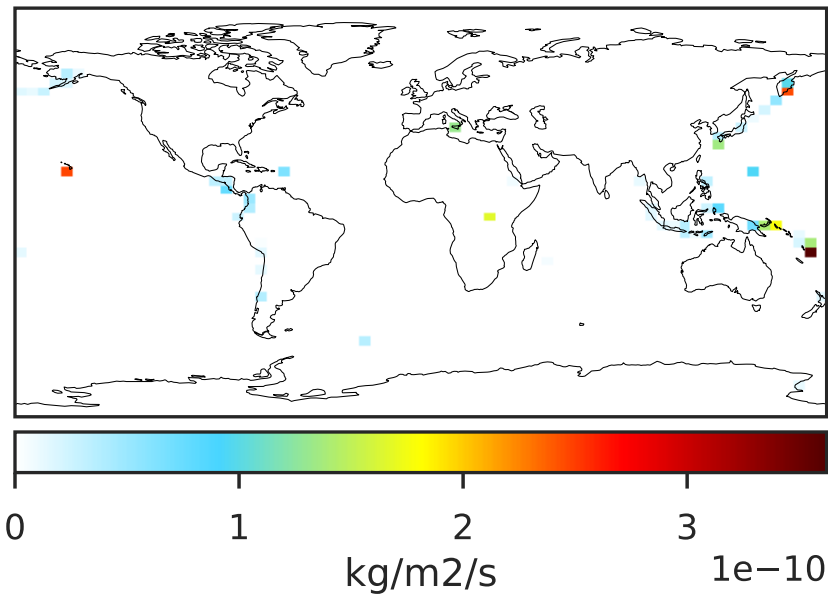

EmisSO2_VolcDegas (Oct2019)

14.3.0-rc.0 (Ref)
4.0x5.0

14.3.0-rc.0 (Dev)
c24

Difference (1x1.25)
Dev - Ref, Dynamic Range

Difference (1x1.25)
Dev - Ref, Restricted Range [5%,95%]

Ratio (1x1.25)
Dev/Ref, Dynamic Range

Ratio (1x1.25)
Dev/Ref, Fixed Range