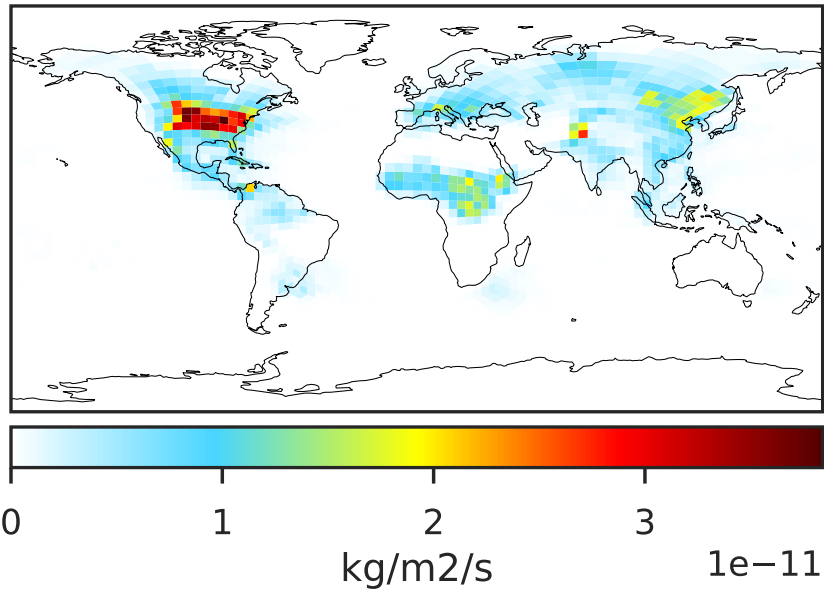

EmisNO_Lightning (Jul2019)

14.2.0-rc.2 (Ref)
c24

14.3.0-rc.0 (Dev)
c24

Difference (1x1.25)
Dev - Ref, Dynamic Range

Difference (1x1.25)
Dev - Ref, Restricted Range [5%,95%]

Ratio (1x1.25)
Dev/Ref, Dynamic Range

Ratio (1x1.25)
Dev/Ref, Fixed Range