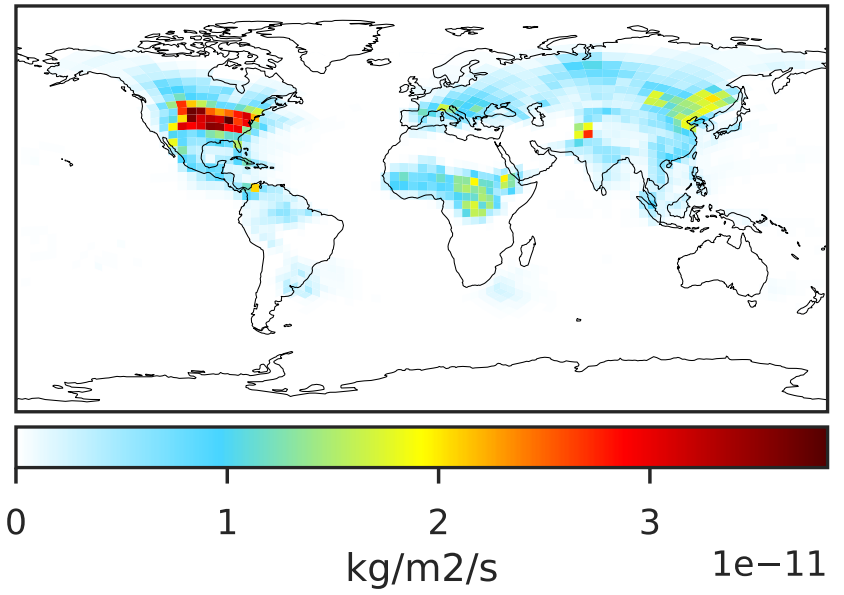

EmisNO_Lightning (Jul2019)

14.2.0-rc.2 (Ref)
c24

14.3.0-rc.0 (Dev)
c24

Difference (1x1.25)
Dev - Ref, Dynamic Range

Difference (1x1.25)
Dev - Ref, Restricted Range [5%,95%]

Ratio (1x1.25)
Dev/Ref, Dynamic Range

Ratio (1x1.25)
Dev/Ref, Fixed Range