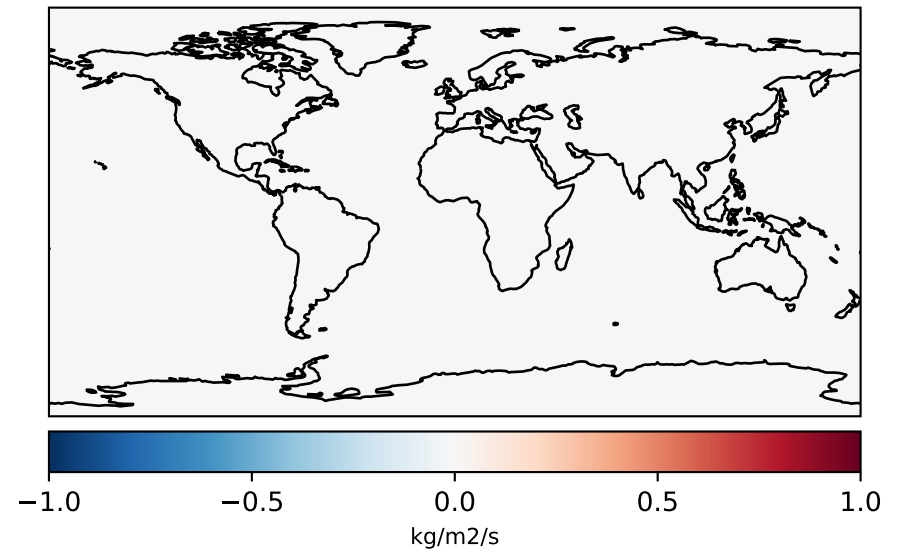

EmisNO_Lightning (AnnualMean)

gcc-14.3.0-rc.0 (Ref)
4.0x5.0

gcc-14.4.0-rc.0 (Dev)
4.0x5.0

Difference
Dev - Ref, Dynamic Range

Difference
Dev - Ref, Restricted Range [5%,95%]

Ratio
Dev/Ref, Dynamic Range

Ratio
Dev/Ref, Fixed Range