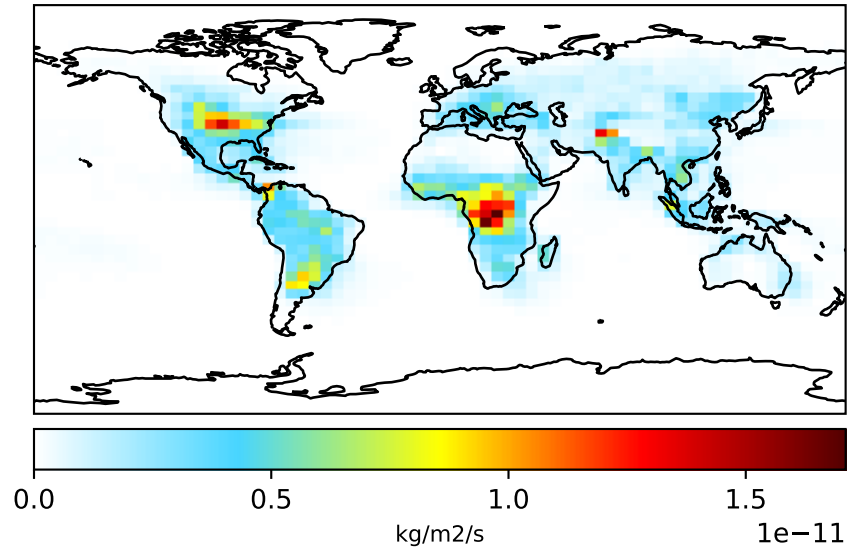

EmisNO_Lightning (AnnualMean)

gcc-14.3.0-rc.0 (Ref)
4.0x5.0

gcc-14.4.0-rc.0 (Dev)
4.0x5.0

Difference
Dev - Ref, Dynamic Range

Difference
Dev - Ref, Restricted Range [5%,95%]

Ratio
Dev/Ref, Dynamic Range

Ratio
Dev/Ref, Fixed Range