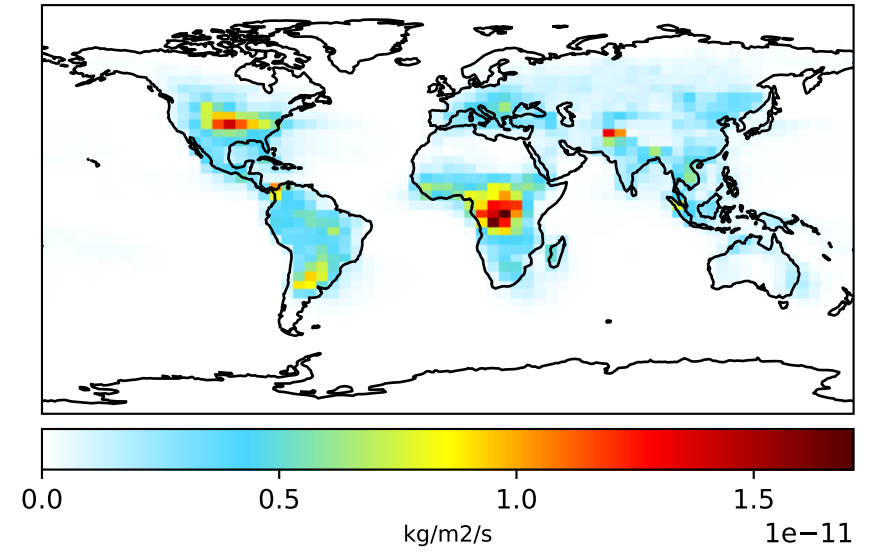

EmisNO_Lightning (AnnualMean)

gcc-14.3.0-rc.0 (Ref)
4.0x5.0

gcc-14.4.0-rc.0 (Dev)
4.0x5.0

Difference
Dev - Ref, Dynamic Range

Difference
Dev - Ref, Restricted Range [5%,95%]

Ratio
Dev/Ref, Dynamic Range

Ratio
Dev/Ref, Fixed Range