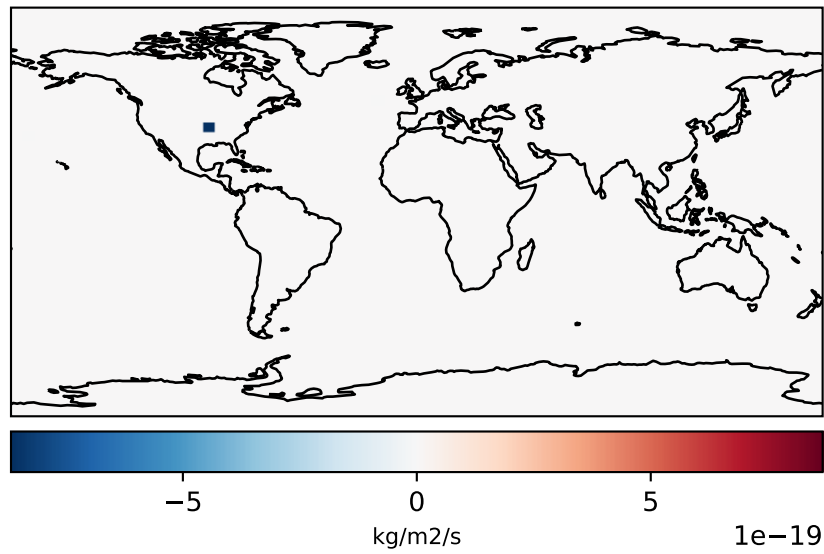

EmisNO_Lightning (AnnualMean)

gcc-14.3.0-rc.0 (Ref)
4.0x5.0

gcc-14.4.0-rc.0 (Dev)
4.0x5.0

Difference
Dev - Ref, Dynamic Range

Difference
Dev - Ref, Restricted Range [5%,95%]

Ratio
Dev/Ref, Dynamic Range

Ratio
Dev/Ref, Fixed Range