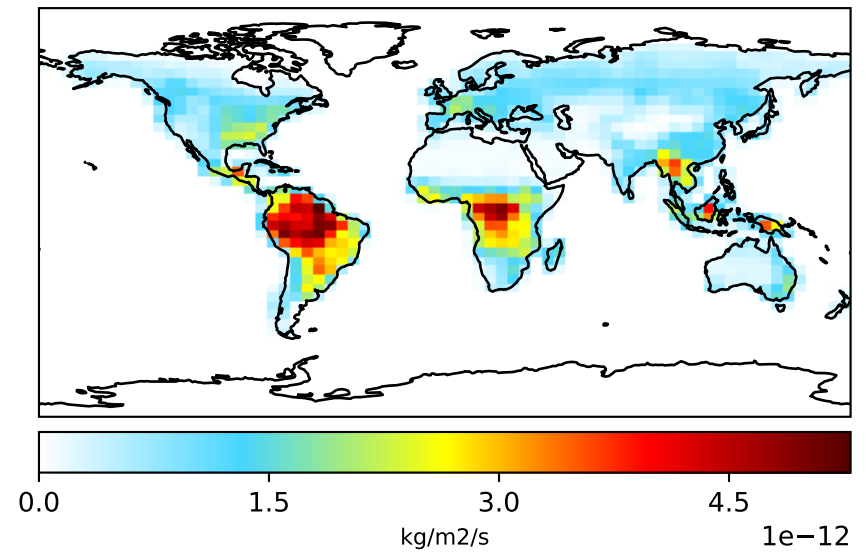

# EmisALD2\_PlantDecay (AnnualMean)

gcc-14.3.0-rc.0 (Ref)  
4.0x5.0

gcc-14.4.0-rc.0 (Dev)  
4.0x5.0

Difference  
Dev - Ref, Dynamic Range

Difference  
Dev - Ref, Restricted Range [5%,95%]

Ratio  
Dev/Ref, Dynamic Range