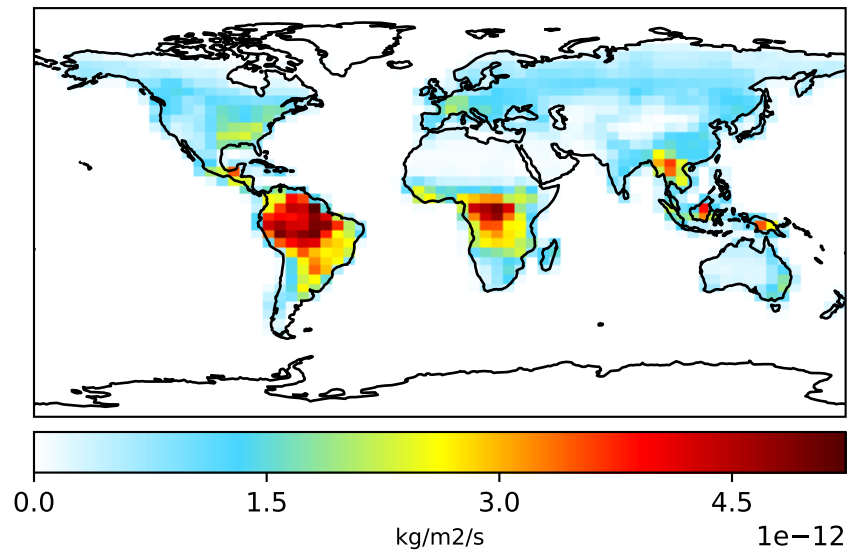

EmisEOH_PlantDecay (AnnualMean)

gcc-14.3.0-rc.0 (Ref)
4.0x5.0