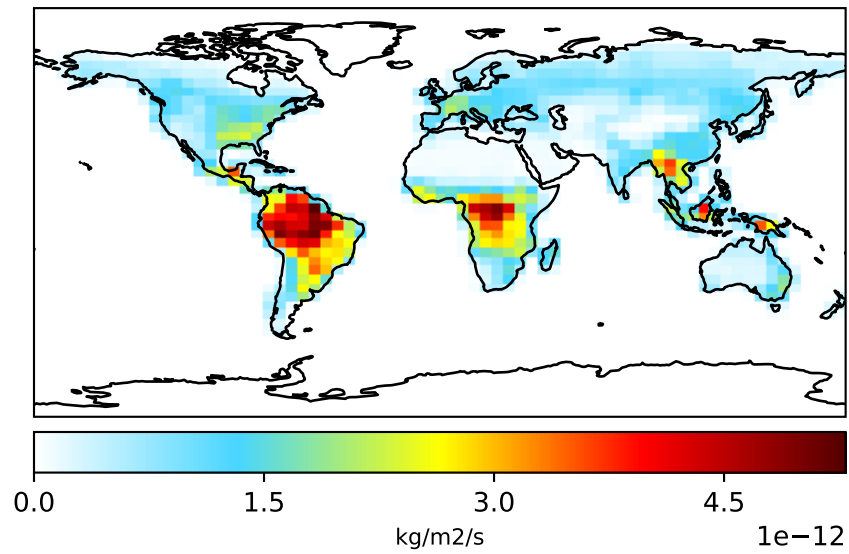

# EmisALD2\_PlantDecay (AnnualMean)

gcc-14.3.0-rc.0 (Ref)  
4.0x5.0

gcc-14.4.0-rc.0 (Dev)  
4.0x5.0

Difference  
Dev - Ref, Dynamic Range

Difference  
Dev - Ref, Restricted Range [5%,95%]

Ratio  
Dev/Ref, Dynamic Range