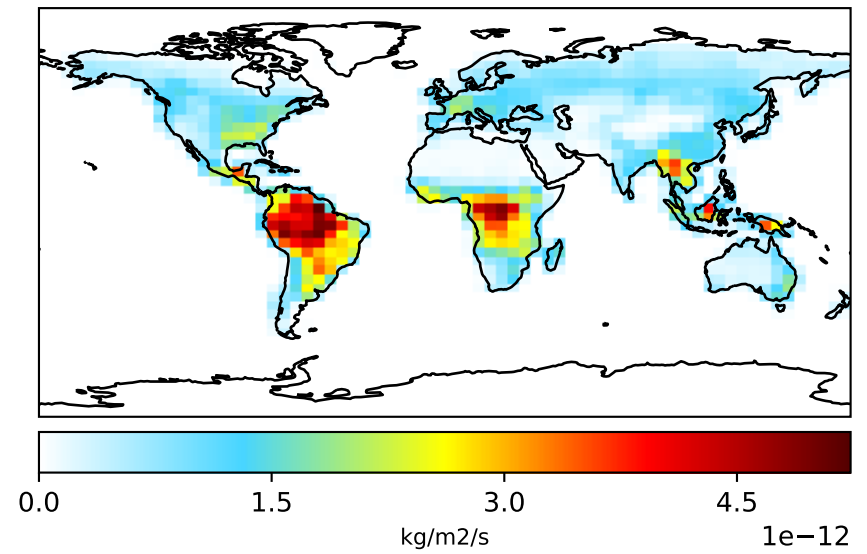

# EmisEOH\_PlantDecay (AnnualMean)

gcc-14.3.0-rc.0 (Ref)  
4.0x5.0

gcc-14.4.0-rc.0 (Dev)  
4.0x5.0

Difference  
Dev - Ref, Dynamic Range

Difference  
Dev - Ref, Restricted Range [5%,95%]

Ratio  
Dev/Ref, Dynamic Range